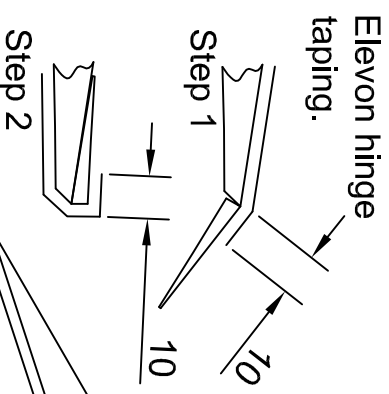

# Dart

**FlyCS.Com.NZ**

**Dart Specifications:**  
 Wingspan - 1000mm  
 Length - 610mm  
 Finished weight - 350 to 400gms

**Control throws:**  
 Elevon = 12mm Up/Down  
 Elevator = 8mm Up/Down

## Taping Sequence

Apply tape in the order shown.  
 Start on the wing tip and extend through to the leading edge of the opposite wing.