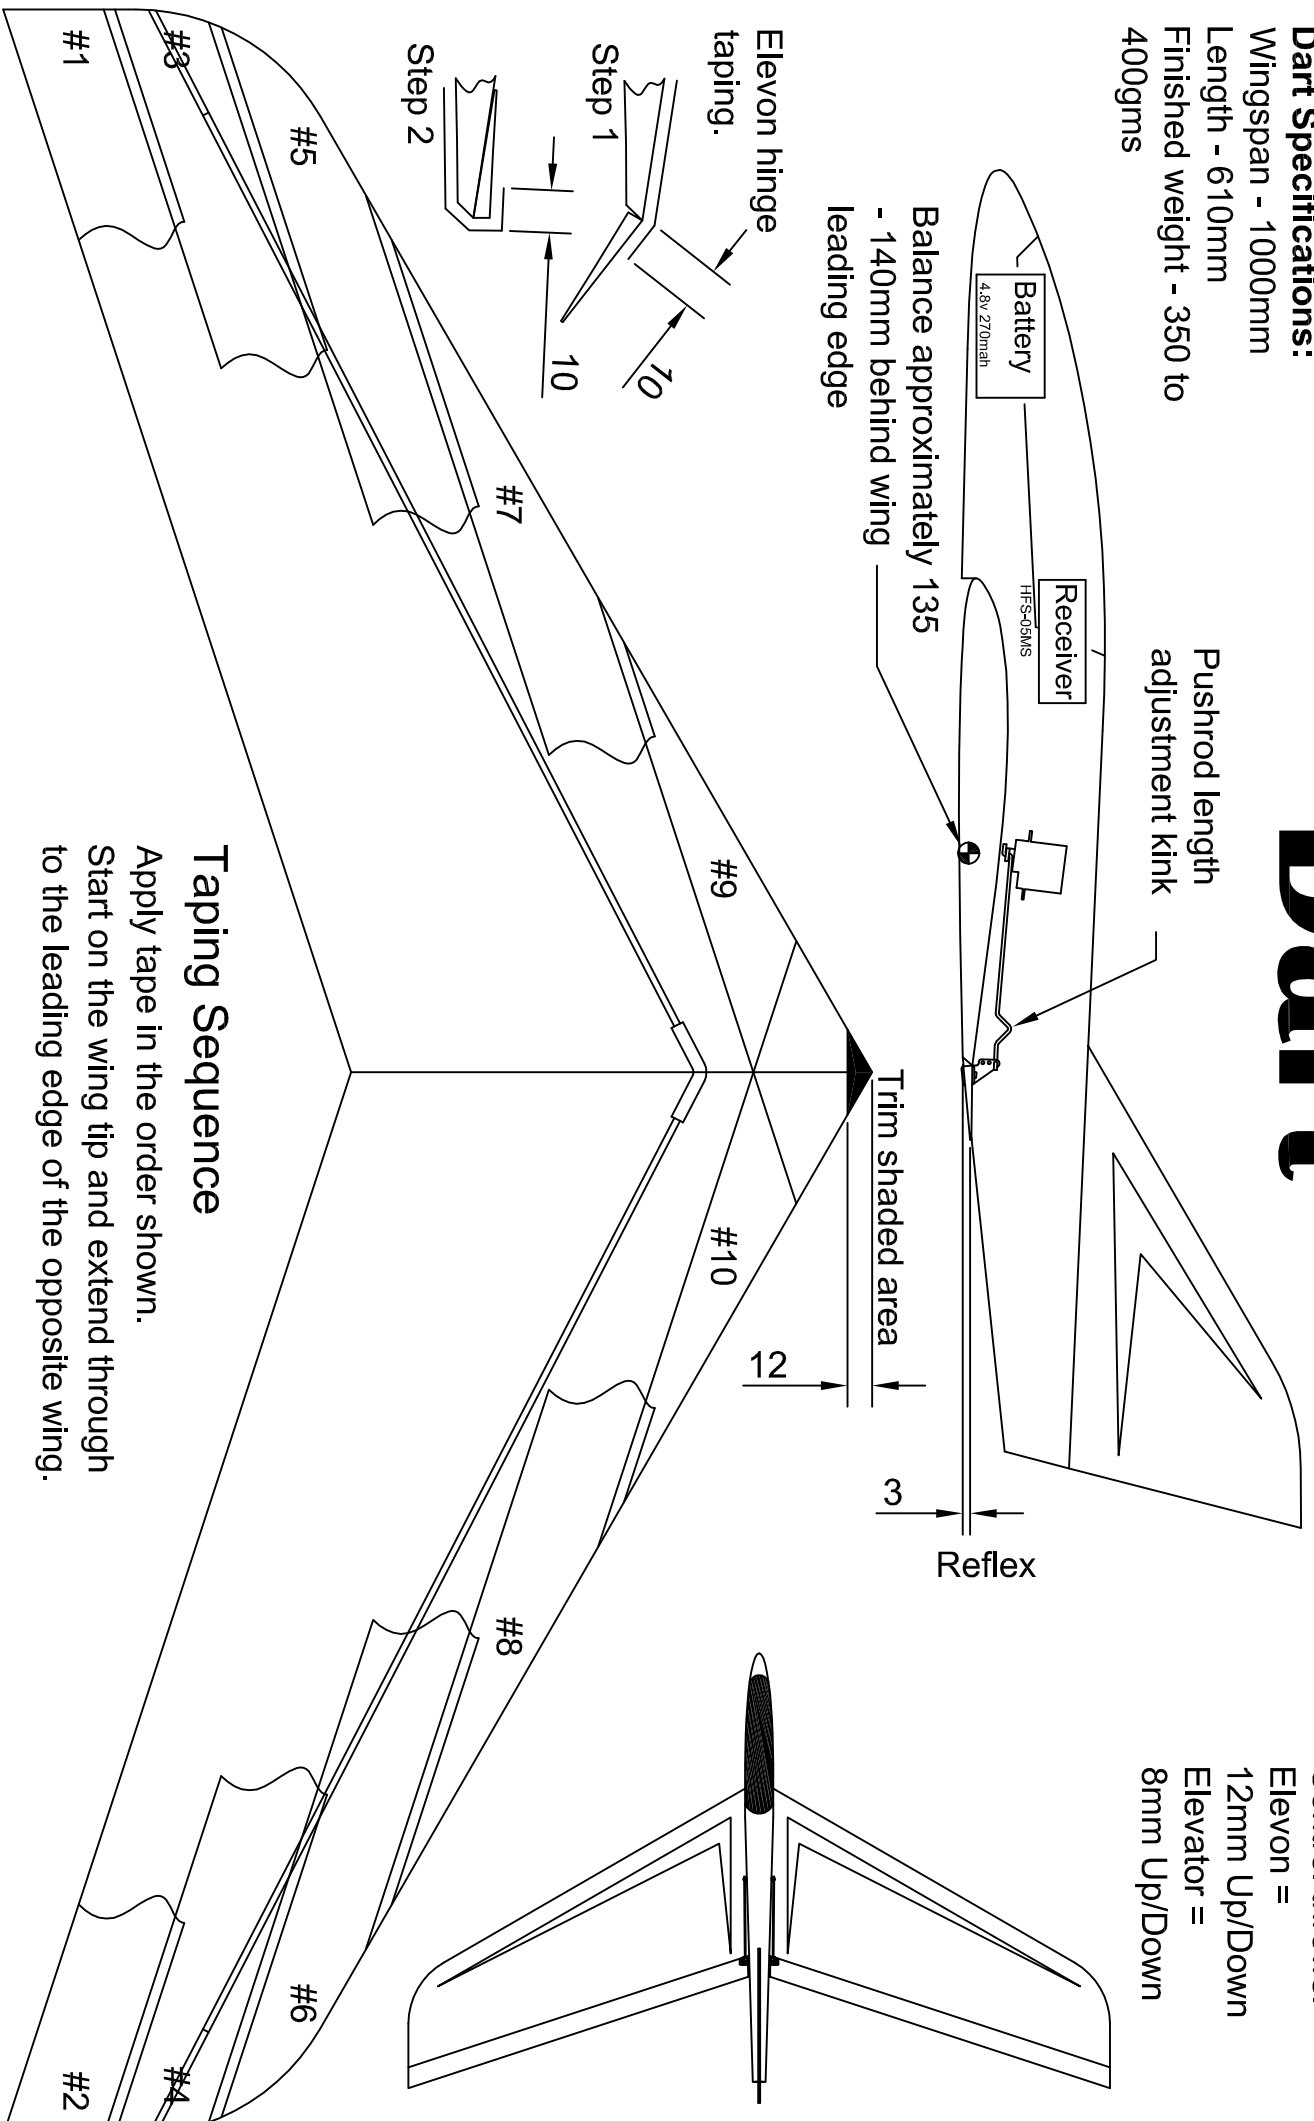

Canterbury Sailplanes

Dart

FlyCS.Com.NZ

Dart Specifications:
 Wingspan - 1000mm
 Length - 610mm
 Finished weight - 350 to 400gms

Control throws:
 Elevon = 12mm Up/Down
 Elevator = 8mm Up/Down

Taping Sequence

Apply tape in the order shown.
 Start on the wing tip and extend through to the leading edge of the opposite wing.