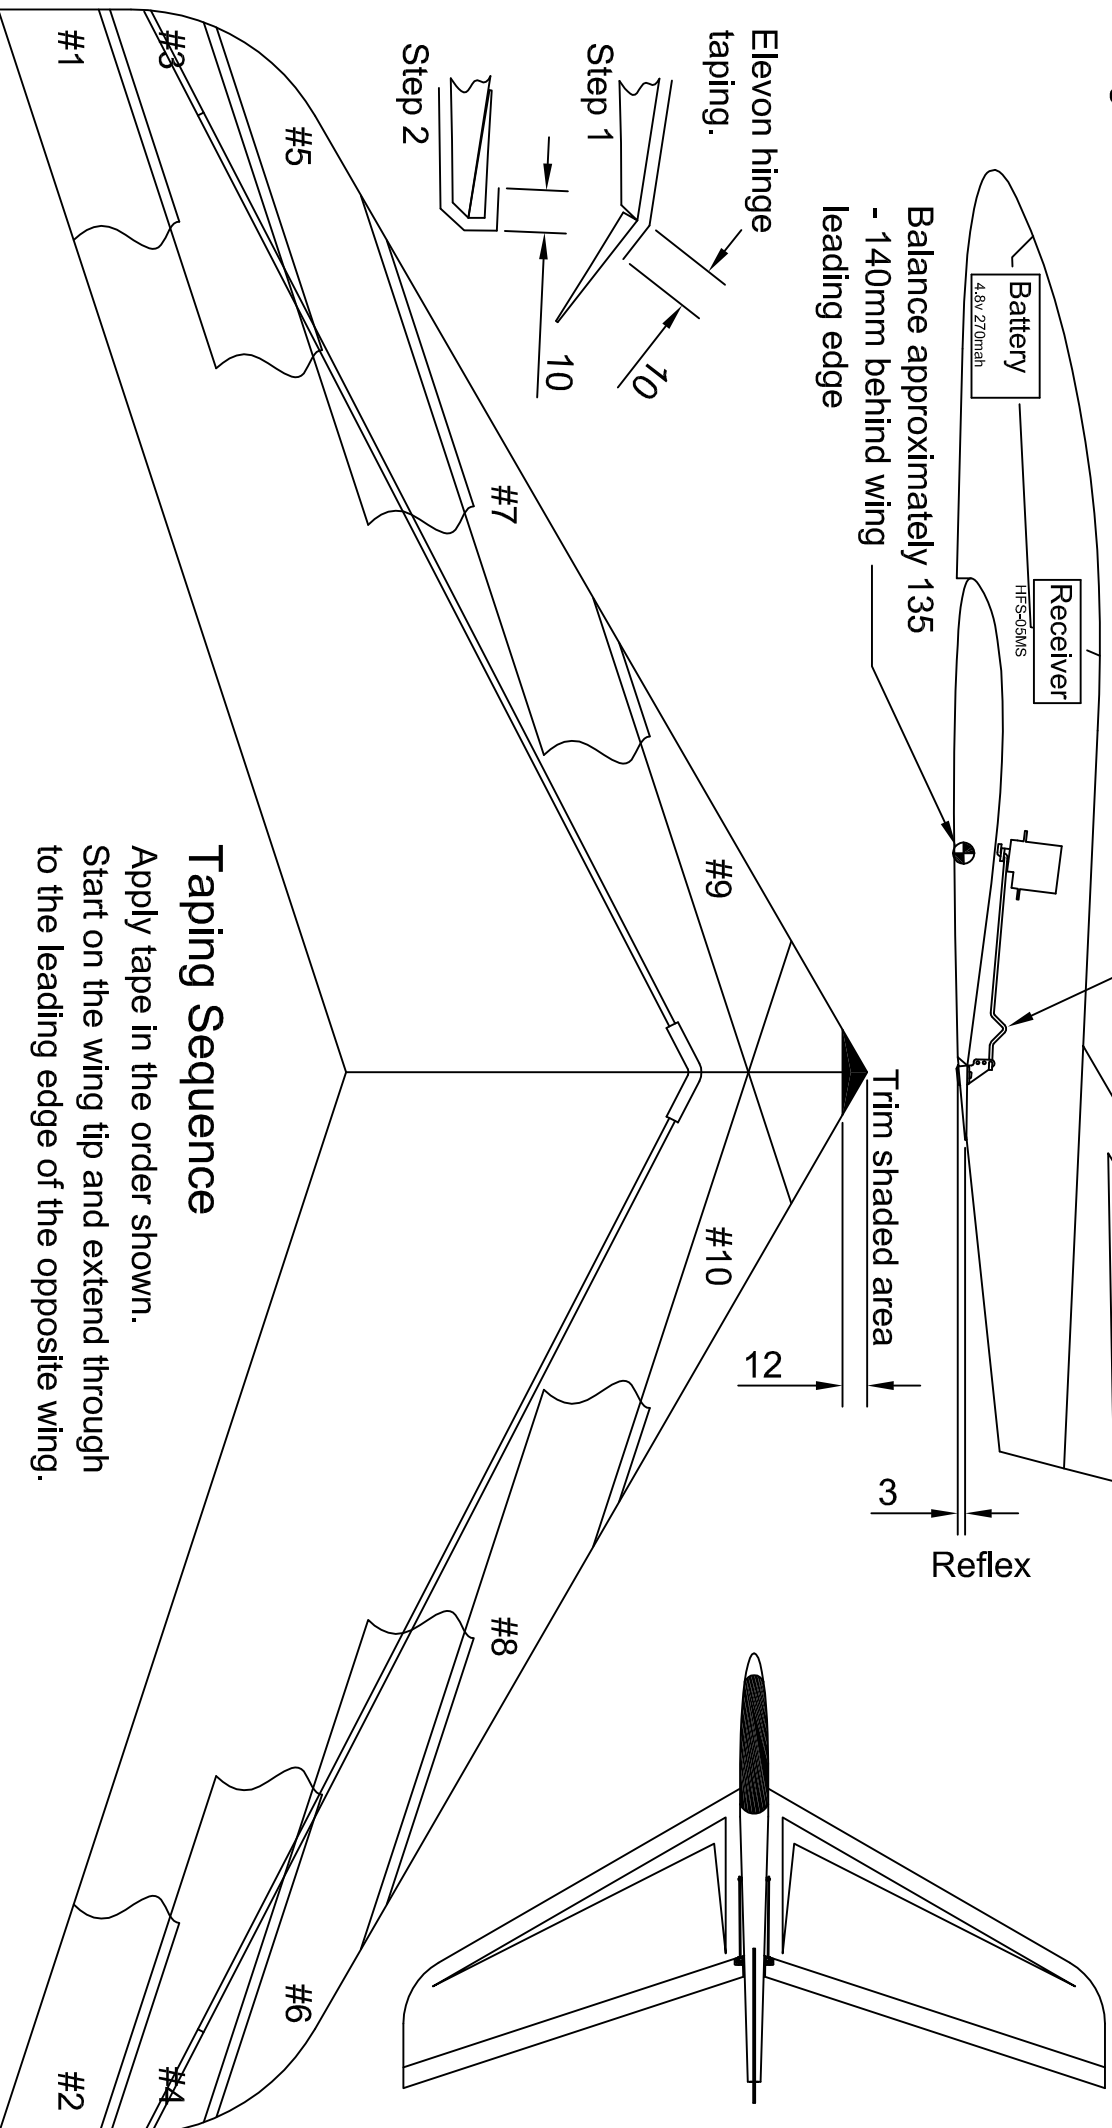

# Canterbury Sailplanes

# Dart

**FlyCS.Com.NZ**

**Dart Specifications:**  
 Wingspan - 1000mm  
 Length - 610mm  
 Finished weight - 350 to 400gms

**Control throws:**  
 Elevon = 12mm Up/Down  
 Elevator = 8mm Up/Down

## Taping Sequence

Apply tape in the order shown.  
 Start on the wing tip and extend through to the leading edge of the opposite wing.