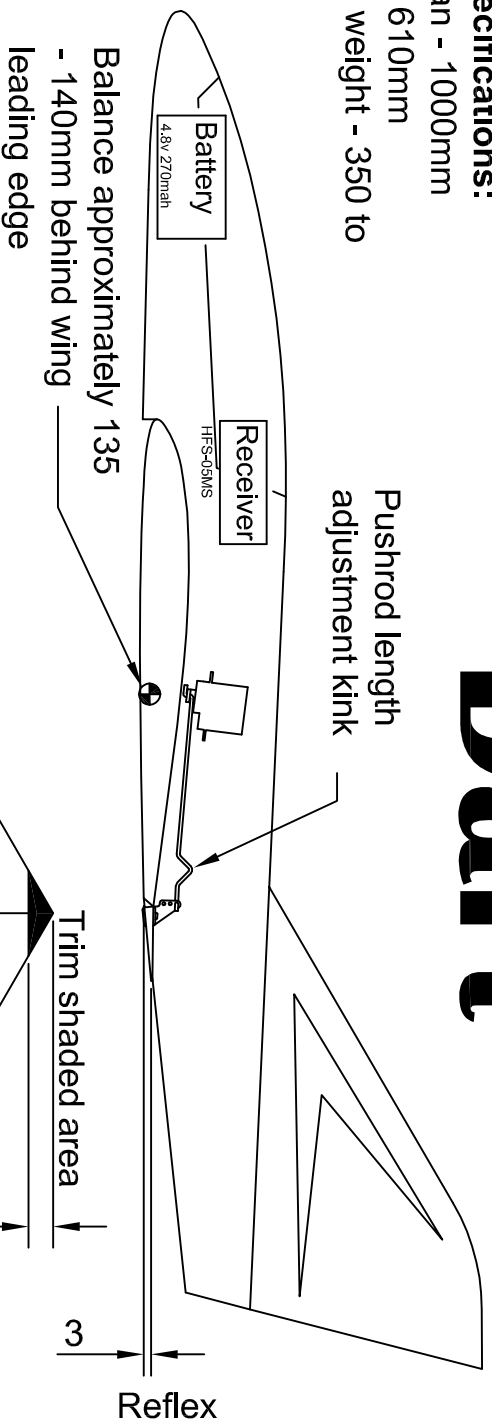

# Dart

**FlyCS.Com.NZ**

**Dart Specifications:**  
 Wingspan - 1000mm  
 Length - 610mm  
 Finished weight - 350 to 400gms

**Control throws:**  
 Elevon = 12mm Up/Down  
 Elevator = 8mm Up/Down

## Taping Sequence

Apply tape in the order shown.  
 Start on the wing tip and extend through to the leading edge of the opposite wing.