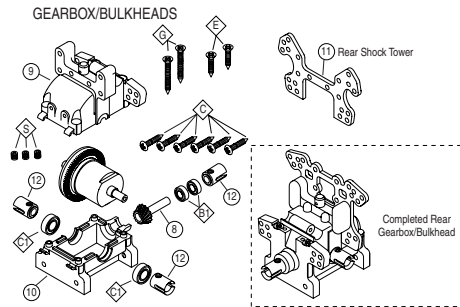

ST indicates Stress-Tech™ part

TORQ .21 EXPLODED VIEW & PARTS LIST

Replacement Parts

Stock #	Description	Stock #	Description
DTXG0355	Front Bearing	9	x1pc
DTXG0365	Rear Bearing	8	x1pc
DTXG0405	Carburetor Dust Cover	35	x1pc
DTXG0410	Carburetor Body	30	x1pc
DTXG0445	Carburetor Complete		x1pc
DTXG0460	Carburetor Retainer with Nut	29	x1pc
DTXG0467	Carburetor O-Ring	43	x1pc
DTXG0475	Connecting Rod	5	x1pc
DTXG0495	Cover Plate Recoil	15	x1pc
DTXG0495*	Cover Plate Standard		Not Shown
DTXG0505	Cover Plate Gasket	26	x1pc
DTXG0511	Cover Plate Screws	28	x4pcs
DTXG0525	Crankcase	7	x1pc
DTXG0531	Crankshaft for Recoil	6	x1pc
DTXG0533*	Crankshaft Standard		Not Shown
DTXG0552	Cylinder/Piston Assembly	3,4	x1pc
DTXG0557	Fuel Inlet Nozzle	33	x1pc
DTXG0565	Drive Washer	12	x1pc
DTXG0566	Drive Washer Collet	13	x1pc
DTXG0570	Head Button	2	x1pc
DTXG0585	Heatsink Head Black	1	x1pc
DTXG0595	Heatsink Head Gasket	25	x1pc
DTXG0601	Head Screws	27	x4pcs
DTXG0606	Idle Needle	37	x1pc
DTXG0607	O-Ring for Idle Needle	42	x2pcs
DTXG0617	Needle Socket	32	x1pc
DTXG0625	Needle Valve	31	x1pc
DTXG0630	Needle O-Ring	41	x1pc
DTXG0635	One Way Bearing	16,17	x1pc
DTXG0645	Piston Pin	10	x1pc
DTXG0650	Piston Pin Retainer	11	x2pcs
DTXG0755	Recoil Starter Set	18,19,20,21,22,23,24	x1pc
DTXG0758	Slide Valve	34	x1pc
DTXG0770	Start Shaft	14	x1pc
DTXG0775	Start Shaft Pin	45	x1pc
DTXG0780	Start Shaft Spring	44	x1pc
DTXG0805	Throttle Arm	36	x1pc
DTXG0815	Throttle Stop Screw	38,39,40	x1pc

*Optional

DURATRAX

Axis

Hardware		
	3x10mm S/T Screw	
	3x15mm S/T Screw	
	4x12mm S/T Screw	
	4x15mm S/T Screw	
	4x22mm FH S/T Screw	
	4x25mm FH S/T Screw	
	4x33mm FH S/T Screw	
	4x16mm FH S/T Screw	
	4x18mm FH S/T Screw	
	4x6mm FH Screw	
	3x4mm Screw	
	4x22mm Screw	
	3x5mm Cap Screw	
	3x12mm Cap Screw	
	3x20mm Cap Screw	
	3x3mm Set Screw	
	3x4mm Set Screw	
	4x5mm Set Screw	
	5x5mm Set Screw	