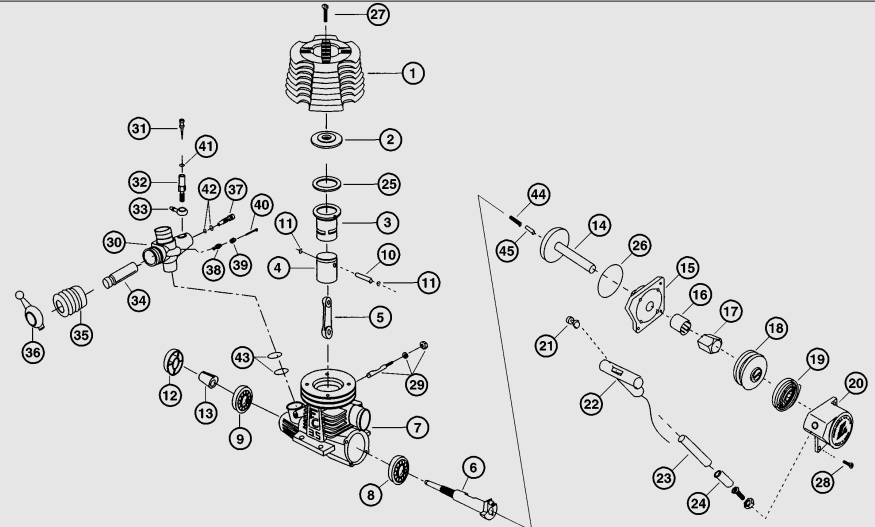

Optional Parts

DTXC6350	Body Unpainted
DTXC7170	Clutch Spring Racing (3)
DTXC8302	Steel Main Gear (51T)
DTXC9575	Stabilizer Bar Set
DTXC9730	Titanium Shock Shaft Front (2)
DTXC9731	Titanium Shock Shaft Rear (2)
DTXC9733	Torsen Differential Center/Rear
DTXC9734	Torsen Differential Front/Rear
DTXC9748	Turnbuckle 5 x 35mm (2)
DTXC9890	Wheel w/o Wheel Cap
DTXC9891	Wheel Cap Red (4)
DTXC9892	Wheel Cap Yellow (4)
DTXC9893	Wheel Cap Blue (4)
DTXC9894	Wheel Cap Green (4)
DTXC9895	Wheel Cap Black (4)

To order replacement parts or to send your model in for repairs covered under warranty, you should send your model to DuraTrax's authorized U.S. repair facility:

Hobby Services
1610 Interstate Drive
Champaign, Illinois 61822
Attn: Service Department
Phone: (217) 398-0007 9:00 A.M. - 5:00 P.M. Central Time M-F
E-Mail: hobbyservices@hobbico.com

ST indicates Stress-Tech™ part

TORQ .21 EXPLODED VIEW & PARTS LIST

Replacement Parts