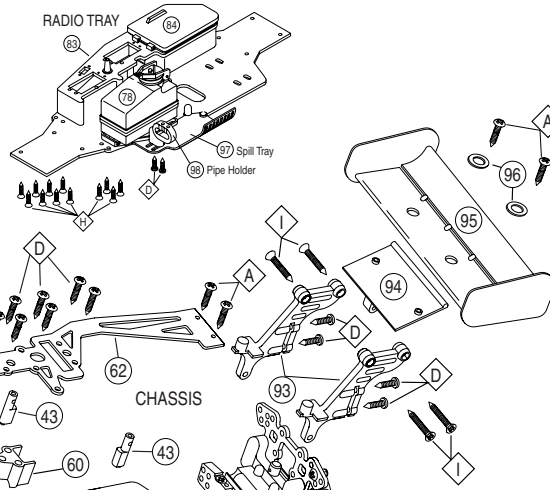

ST indicates Stress-Tech™ part

TORQ .21 EXPLODED VIEW & PARTS LIST

Replacement Parts

Stock #	Description	Stock #	Description
DTXG0355	Front Bearing	9	x1pc
DTXG0365	Rear Bearing	8	x1pc
DTXG0405	Carburetor Dust Cover	35	x1pc
DTXG0410	Carburetor Body	30	x1pc
DTXG0445	Carburetor Complete		x1pc
DTXG0460	Carburetor Retainer with Nut	29	x1pc
DTXG0467	Carburetor O-Ring	43	x1pc
DTXG0475	Connecting Rod	5	x1pc
DTXG0495	Cover Plate Recoil	15	x1pc
DTXG0495*	Cover Plate Standard		Not Shown
DTXG0505	Cover Plate Gasket	26	x1pc
DTXG0511	Cover Plate Screws	28	x4pcs
DTXG0525	Crankcase	7	x1pc
DTXG0531	Crankshaft for Recoil	6	x1pc
DTXG0533*	Crankshaft Standard		Not Shown
DTXG0552	Cylinder/Piston Assembly	3,4	x1pc
DTXG0557	Fuel Inlet Nozzle	33	x1pc
DTXG0565	Drive Washer	12	x1pc
DTXG0566	Drive Washer Collet	13	x1pc
DTXG0570	Head Button	2	x1pc
DTXG0585	Heatsink Head Black	1	x1pc
DTXG0595	Heatsink Head Gasket	25	x1pc
DTXG0601	Head Screws	27	x4pcs
DTXG0606	Idle Needle	37	x1pc
DTXG0607	O-Ring for Idle Needle	42	x2pcs
DTXG0617	Needle Socket	32	x1pc
DTXG0625	Needle Valve	31	x1pc
DTXG0630	Needle O-Ring	41	x1pc
DTXG0635	One Way Bearing	16,17	x1pc
DTXG0645	Piston Pin	10	x1pc
DTXG0650	Piston Pin Retainer	11	x2pcs
DTXG0755	Recoil Starter Set	18,19,20,21,22,23,24	x1pc
DTXG0758	Slide Valve	34	x1pc
DTXG0770	Start Shaft	14	x1pc
DTXG0775	Start Shaft Pin	45	x1pc
DTXG0780	Start Shaft Spring	44	x1pc
DTXG0805	Throttle Arm	36	x1pc
DTXG0815	Throttle Stop Screw	38,39,40	x1pc

*Optional

DURATRAX

Axis

Hardware		
	3x10mm S/T Screw	
	3x15mm S/T Screw	
	4x12mm S/T Screw	
	4x15mm S/T Screw	
	4x22mm FH S/T Screw	
	4x25mm FH S/T Screw	
	4x33mm FH S/T Screw	
	4x16mm FH S/T Screw	
	4x18mm FH S/T Screw	
	4x6mm FH Screw	
	3x4mm Screw	
	4x22mm Screw	
	3x5mm Cap Screw	
	3x12mm Cap Screw	
	3x20mm Cap Screw	
	3x3mm Set Screw	
	3x4mm Set Screw	
	4x5mm Set Screw	
	5x5mm Set Screw	