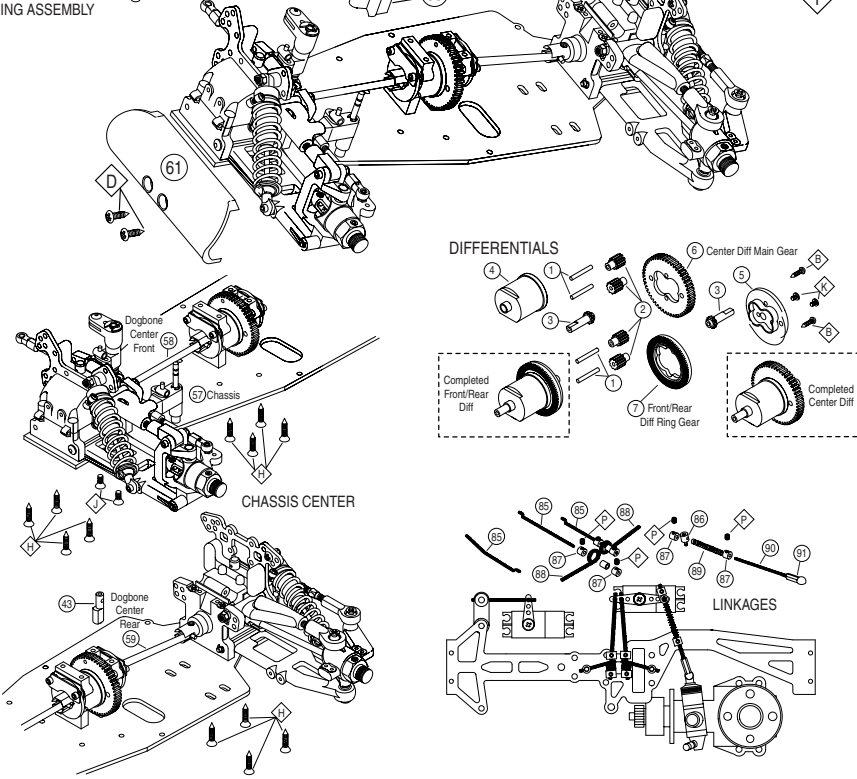

DURATRAX

Axis