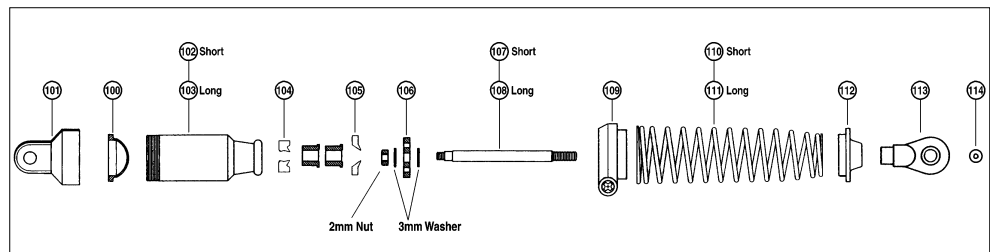

ST indicates Stress-Tech™ part

TORQ .21 EXPLODED VIEW & PARTS LIST

Replacement Parts

Stock #	Description	Stock #	Description
DTXG0355	Front Bearing	9	x1pc
DTXG0365	Rear Bearing	8	x1pc
DTXG0405	Carburetor Dust Cover	35	x1pc
DTXG0410	Carburetor Body	30	x1pc
DTXG0445	Carburetor Complete		x1pc
DTXG0460	Carburetor Retainer with Nut	29	x1pc
DTXG0467	Carburetor O-Ring	43	x1pc
DTXG0475	Connecting Rod	5	x1pc
DTXG0495	Cover Plate Recoil	15	x1pc
DTXG0495*	Cover Plate Standard		Not Shown
DTXG0505	Cover Plate Gasket	26	x1pc
DTXG0511	Cover Plate Screws	28	x4pcs
DTXG0525	Crankcase	7	x1pc
DTXG0531	Crankshaft for Recoil	6	x1pc
DTXG0533*	Crankshaft Standard		Not Shown
DTXG0552	Cylinder/Piston Assembly	3,4	x1pc
DTXG0557	Fuel Inlet Nozzle	33	x1pc
DTXG0565	Drive Washer	12	x1pc
DTXG0566	Drive Washer Collet	13	x1pc
DTXG0570	Head Button	2	x1pc
DTXG0585	Heatsink Head Black	1	x1pc
DTXG0595	Heatsink Head Gasket	25	x1pc
DTXG0601	Head Screws	27	x4pcs
DTXG0606	Idle Needle	37	x1pc
DTXG0607	O-Ring for Idle Needle	42	x2pcs
DTXG0617	Needle Socket	32	x1pc
DTXG0625	Needle Valve	31	x1pc
DTXG0630	Needle O-Ring	41	x1pc
DTXG0635	One Way Bearing	16,17	x1pc
DTXG0645	Piston Pin	10	x1pc
DTXG0650	Piston Pin Retainer	11	x2pcs
DTXG0755	Recoil Starter Set	18,19,20,21,22,23,24	x1pc
DTXG0758	Slide Valve	34	x1pc
DTXG0770	Start Shaft	14	x1pc
DTXG0775	Start Shaft Pin	45	x1pc
DTXG0780	Start Shaft Spring	44	x1pc
DTXG0805	Throttle Arm	36	x1pc
DTXG0815	Throttle Stop Screw	38,39,40	x1pc

*Optional

DURATRAX

Axis

Hardware		
	3x10mm S/T Screw	
	3x15mm S/T Screw	
	4x12mm S/T Screw	
	4x15mm S/T Screw	
	4x22mm FH S/T Screw	
	4x25mm FH S/T Screw	
	4x33mm FH S/T Screw	
	4x16mm FH S/T Screw	
	4x18mm FH S/T Screw	
	4x6mm FH Screw	
	3x4mm Screw	
	4x22mm Screw	
	3x5mm Cap Screw	
	3x12mm Cap Screw	
	3x20mm Cap Screw	
	3x3mm Set Screw	
	3x4mm Set Screw	
	4x5mm Set Screw	
	5x5mm Set Screw	