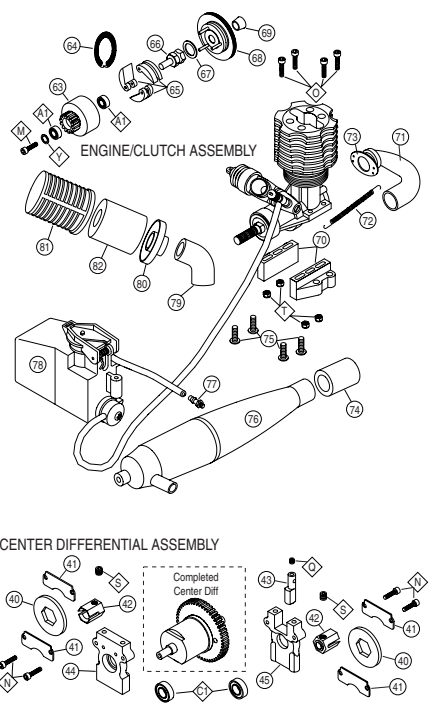

DURATRAX

Axis