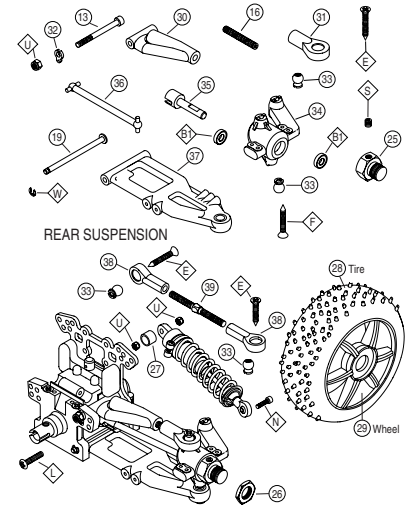

DURATRAX

Axis