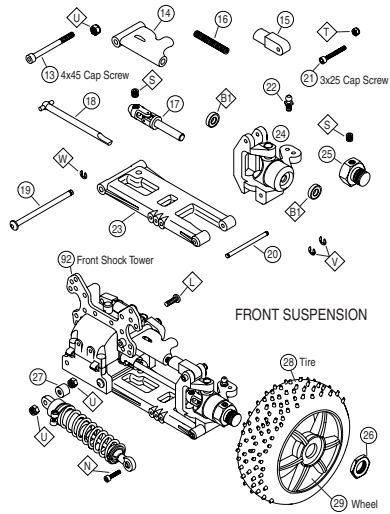

ST indicates Stress-Tech™ part

TORQ .21 EXPLODED VIEW & PARTS LIST

Replacement Parts

Stock #	Description	Stock #	Description
DTXG0355	Front Bearing	9	x1pc
DTXG0365	Rear Bearing	8	x1pc
DTXG0405	Carburetor Dust Cover	35	x1pc
DTXG0410	Carburetor Body	30	x1pc
DTXG0445	Carburetor Complete		x1pc
DTXG0460	Carburetor Retainer with Nut	29	x1pc
DTXG0467	Carburetor O-Ring	43	x1pc
DTXG0475	Connecting Rod	5	x1pc
DTXG0495	Cover Plate Recoil	15	x1pc
DTXG0495*	Cover Plate Standard		Not Shown
DTXG0505	Cover Plate Gasket	26	x1pc
DTXG0511	Cover Plate Screws	28	x4pcs
DTXG0525	Crankcase	7	x1pc
DTXG0531	Crankshaft for Recoil	6	x1pc
DTXG0533*	Crankshaft Standard		Not Shown
DTXG0552	Cylinder/Piston Assembly	3,4	x1pc
DTXG0557	Fuel Inlet Nozzle	33	x1pc
DTXG0565	Drive Washer	12	x1pc
DTXG0566	Drive Washer Collet	13	x1pc
DTXG0570	Head Button	2	x1pc
DTXG0585	Heatsink Head Black	1	x1pc
DTXG0595	Heatsink Head Gasket	25	x1pc
DTXG0601	Head Screws	27	x4pcs
DTXG0606	Idle Needle	37	x1pc
DTXG0607	O-Ring for Idle Needle	42	x2pcs
DTXG0617	Needle Socket	32	x1pc
DTXG0625	Needle Valve	31	x1pc
DTXG0630	Needle O-Ring	41	x1pc
DTXG0635	One Way Bearing	16,17	x1pc
DTXG0645	Piston Pin	10	x1pc
DTXG0650	Piston Pin Retainer	11	x2pcs
DTXG0755	Recoil Starter Set	18,19,20,21,22,23,24	x1pc
DTXG0758	Slide Valve	34	x1pc
DTXG0770	Start Shaft	14	x1pc
DTXG0775	Start Shaft Pin	45	x1pc
DTXG0780	Start Shaft Spring	44	x1pc
DTXG0805	Throttle Arm	36	x1pc
DTXG0815	Throttle Stop Screw	38,39,40	x1pc

*Optional

DURATRAX

Axis

Hardware		
	3x10mm S/T Screw	
	3x15mm S/T Screw	
	4x12mm S/T Screw	
	4x15mm S/T Screw	
	4x22mm FH S/T Screw	
	4x25mm FH S/T Screw	
	4x33mm FH S/T Screw	
	4x16mm FH S/T Screw	
	4x18mm FH S/T Screw	
	4x6mm FH Screw	
	3x4mm Screw	
	4x22mm Screw	
	3x5mm Cap Screw	
	3x12mm Cap Screw	
	3x20mm Cap Screw	
	3x3mm Set Screw	
	3x4mm Set Screw	
	4x5mm Set Screw	
	5x5mm Set Screw	