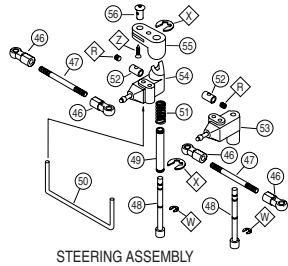

DURATRAX

Axis