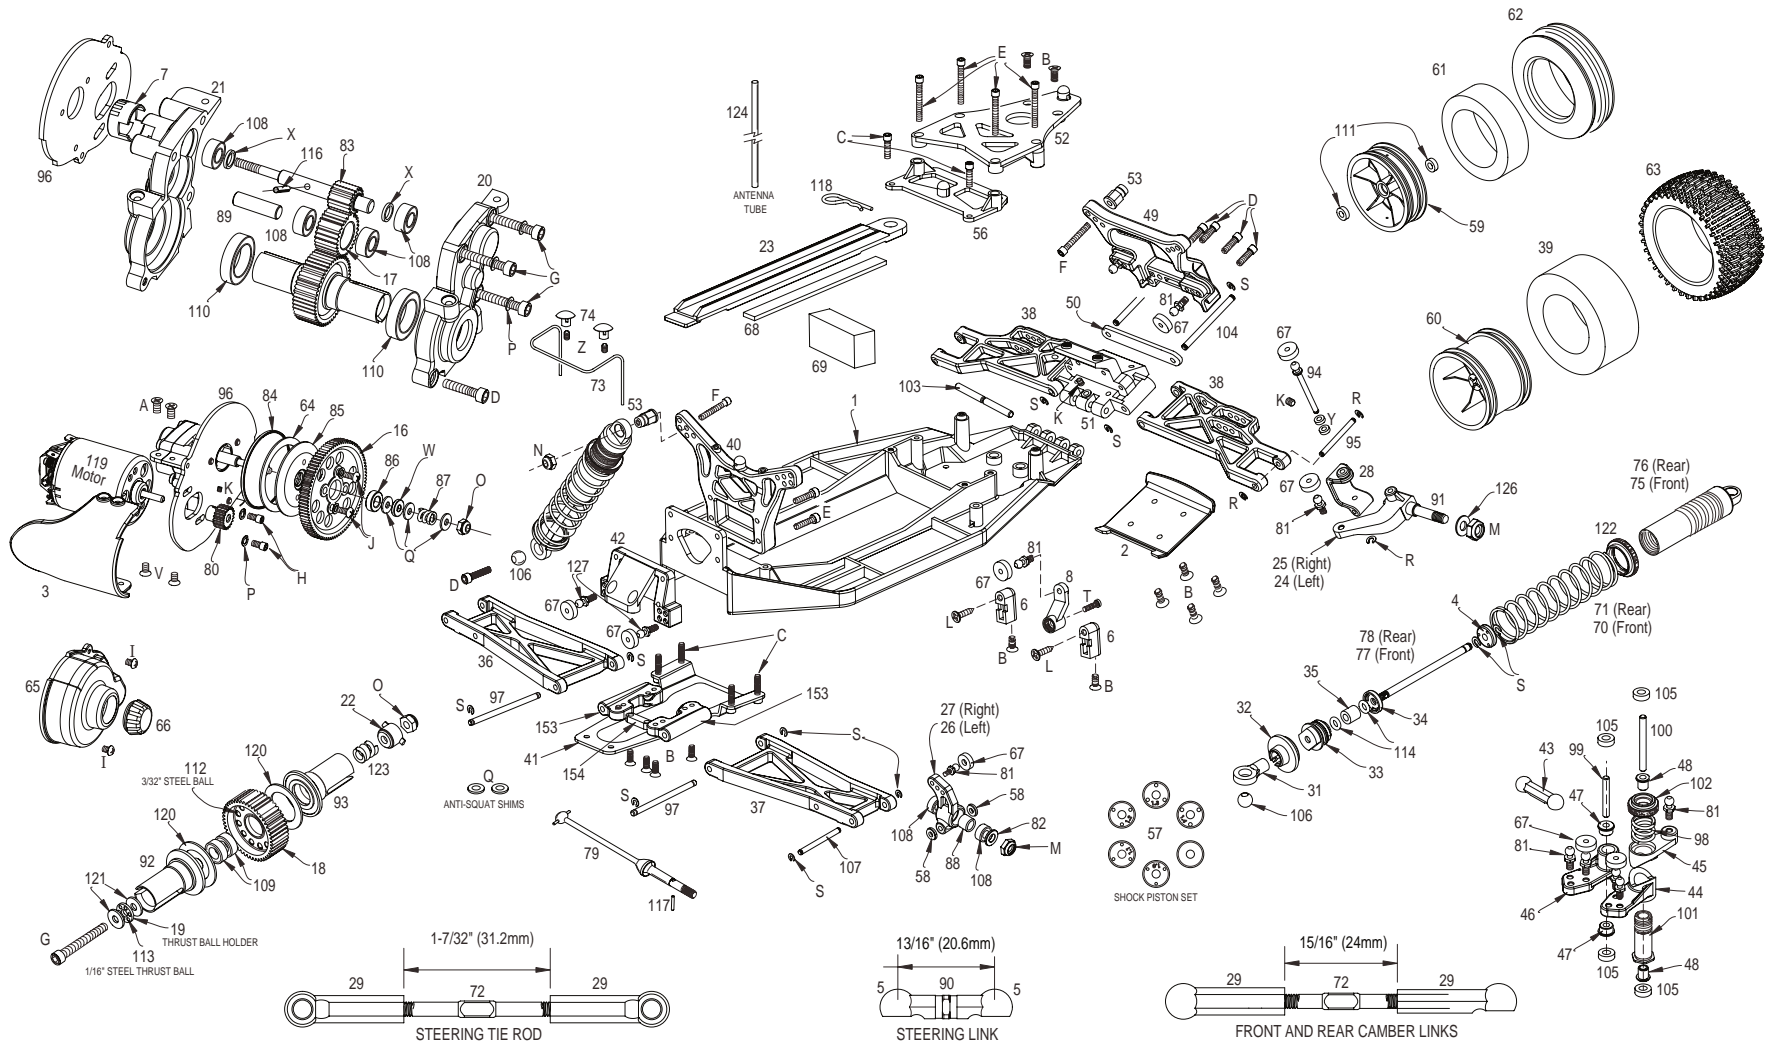

ST indicates Stress-Tech™ part

^{OR} indicates parts covered by Graphite Guarantee

Hardware

Stock #	Description	Quantity	Stock #	Description	Quantity
DTXC6442	Body Clip	118 x10pcs	DTXC8640	M3x8 Cap Screw	H x10pcs
DTXC7630	M2 E-ring	R x10pcs	DTXC8644	M3x25 Cap Screw	G x10pcs
DTXC7631	M2.5 E-ring	S x10pcs	DTXC8645	M3 x 3 Screw	I x10pcs
DTXC8236	3/16" Nylon Insert Locknut	M x10pcs	DTXC8647	M3 x 8 Screw	L x10pcs
DTXC8237	4-40 Nylon Insert Locknut	N x10pcs	DTXC8650	M3 x 6 Screw	J x10pcs
DTXC8240	M3 Nylon Insert Locknut	O x10pcs	DTXC8660	M3 x 3 Set Screw	K x10pcs
DTXC8629	4-40 x 3/16" Screw	V x10pcs	DTXC9386	2 x 10 Spring Pin	116 x10pcs
DTXC8630	4-40 x 1/4" F/H Machine Screw	A x10pcs	DTXC9387	2.5 x 12 Spring Pin	117 x10pcs
DTXC8631	4-40 x 5/16" F/H Machine Screw	B x10pcs	DTXC9763	3x8x0.5 Washer	Q x10pcs
DTXC8635	4-40 x 3/8" Cap Screw	C x10pcs	DTXC9764	M3 Spring Washer	P x10pcs
DTXC8636	4-40 x 1/2" Cap Screw	D x10pcs	DTXC9905	Wrench/Tool Set	x1pc
DTXC8637	4-40 x 3/4" Cap Screw	E x10pcs	DTXCQ221	M2.6 x 8 S/T Screw (Black)	T x10pcs
DTXC8638	4-40 x 7/8" Cap Screw	F x10pcs			

Aluminum Bulkhead
DTXC6807 (Blue)
DTXC6808 (Purple)

Aluminum Transmission Brace
DTXC9640 (Blue)
DTXC9641 (Purple)

Aluminum Heatsink/Motor Mount
DTXC7980 (Blue)
DTXC7981 (Purple)

EVADER_{BX} PRO

Other Accessories Available From DuraTrax