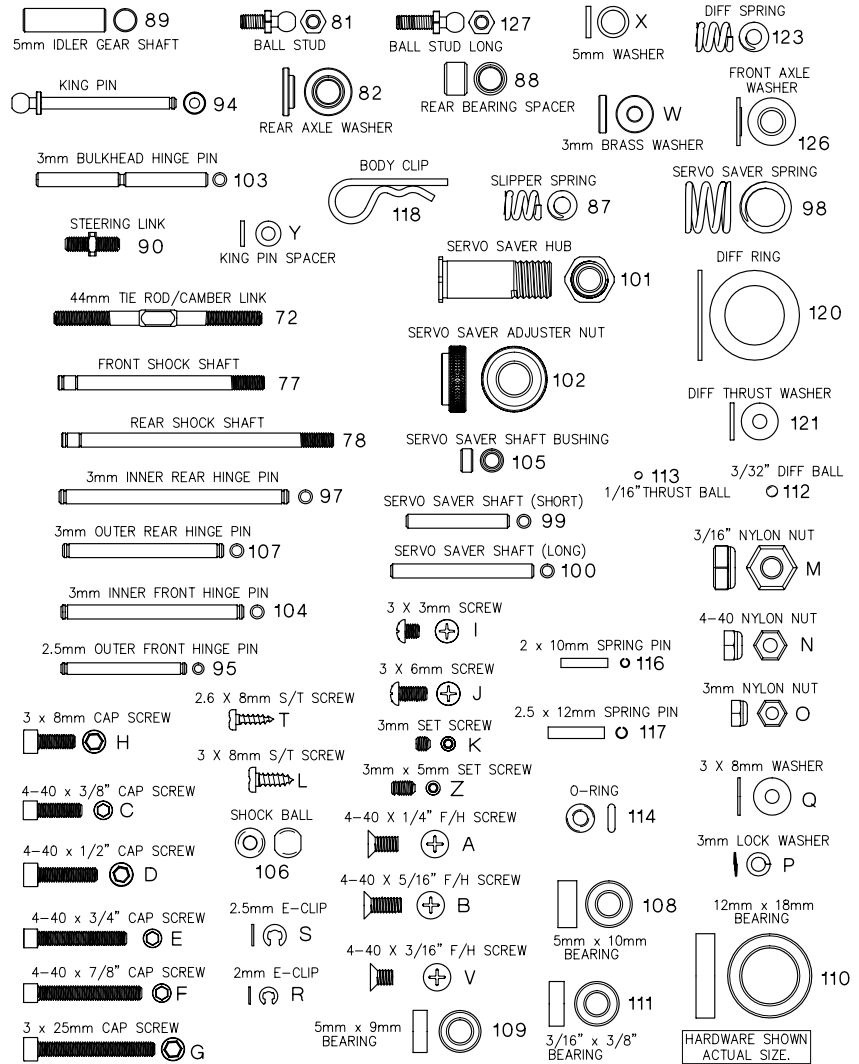

Hardware Chart