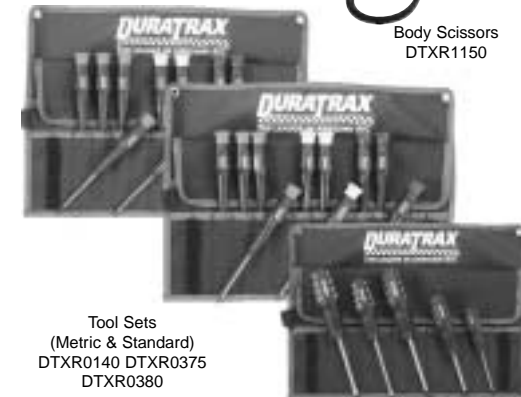

#### Hardware

A	4-40x1/4" F/H Machine Screw	DTXC8630, DTXC8266
B	4-40x5/16" F/H Machine Screw	DTXC8631, DTXC8645, DTXC9460
C	4-40x3/8" Cap Screw	DTXC8635
D	4-40x1/2" Cap Screw	DTXC8636
E	4-40x3/4" Cap Screw	DTXC8637
F	4-40x7/8" Cap Screw	DTXC8638
G	3x25mm Cap Screw	DTXC8644, DTXC7386
H	3x8mm Cap Screw	DTXC8640
I	3x3mm Screw	DTXC8645, DTXC7870
J	3x6mm Screw	DTXC8650, DTXC9403
K	3x3mm Set Screw	DTXC8660, DTXC8346
L	3x8mm S/T Screw	DTXCQ0223
M	3/16" Nylon Nut	DTXC8236
N	4-40 Nylon Nut	DTXC8237
O	3mm Nylon Nut	DTXC8240, DTXC7386
P	M3 Spring Washer	DTXC9584
Q	3x8x0.5mm Washer	DTXC9763
R	2mm E-Clip	DTXC7630
S	2.5mm E-Clip	DTXC7631
T	2.6x8mm S/T Screw	DTXCQ0221
V	4-40x3/16" F/H Screw	DTXC8629
W	3mm Brass Washer	DTXC9305
X	5mm Brass Washer	DTXC9665
Y	King Pin Spacer	DTXC8199
Z	3x5mm Set Screw	DTXC9771

Ball End Driver  
DTXR1126

Long Nose Pliers  
DTXR0300

Body Scissors  
DTXR1150

Tool Sets  
(Metric & Standard)  
DTXR0140 DTXR0375  
DTXR0380