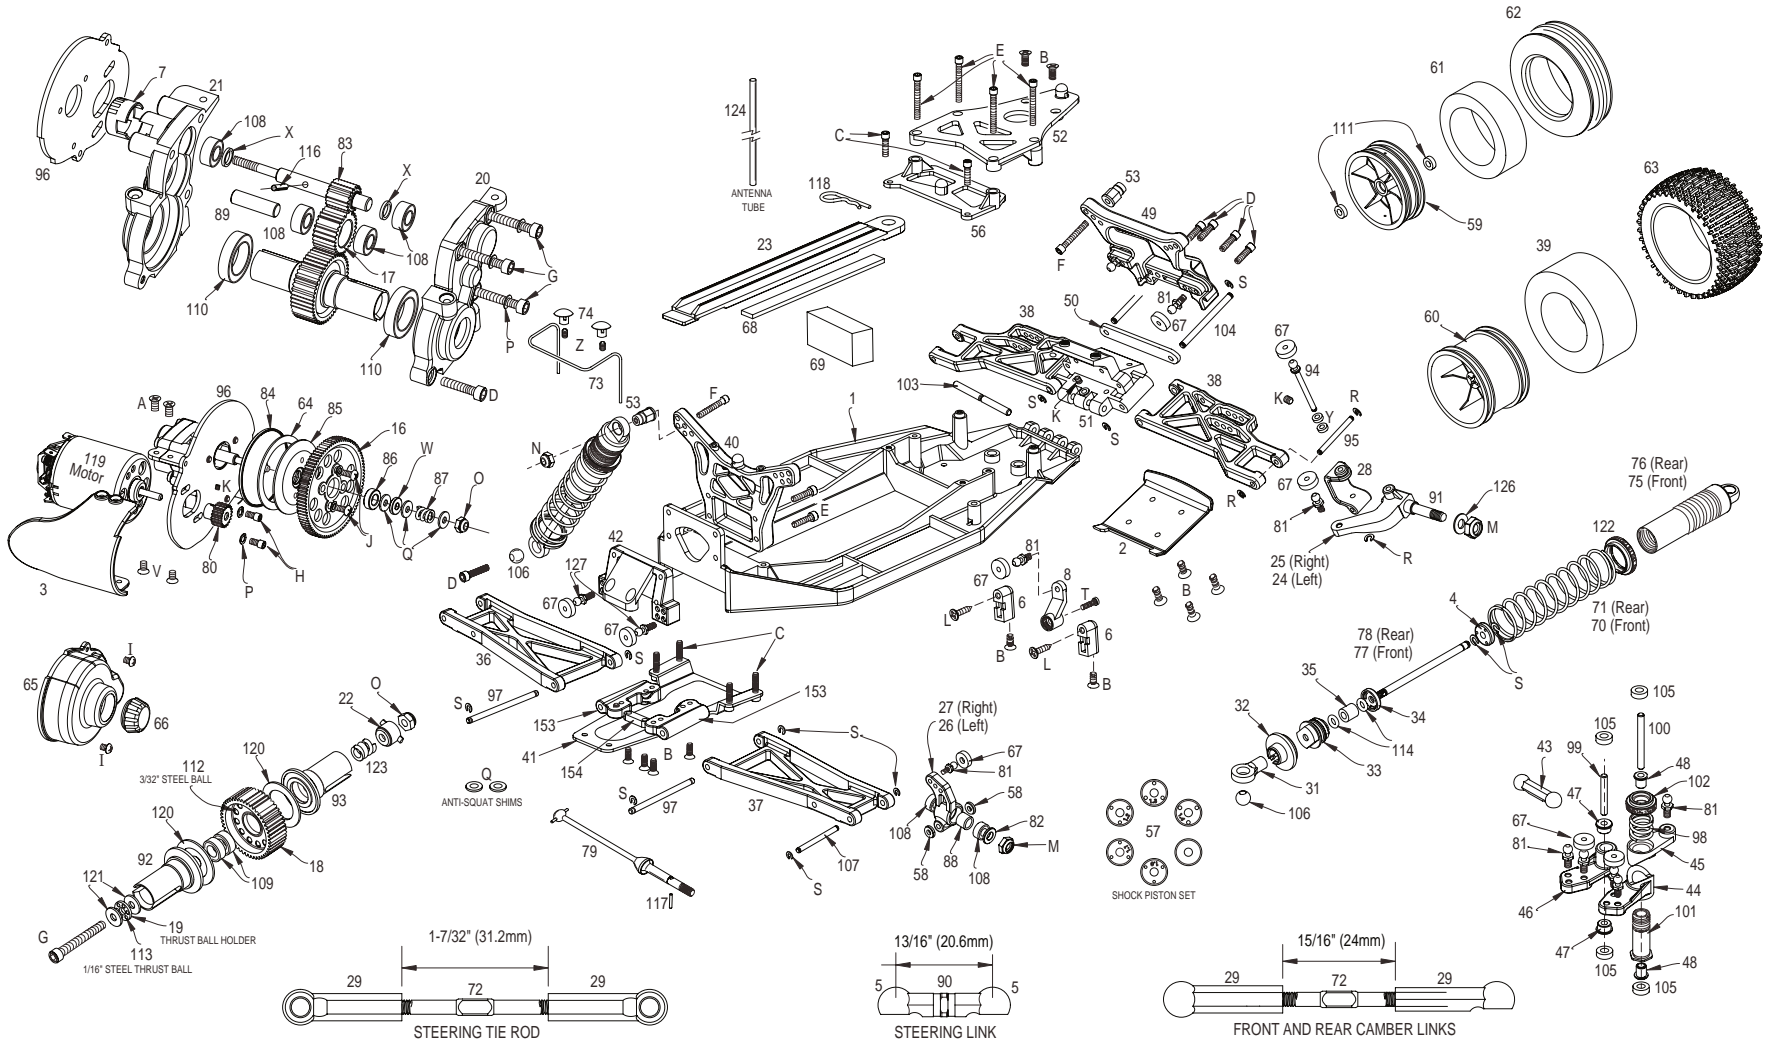

EVADER BX PRO