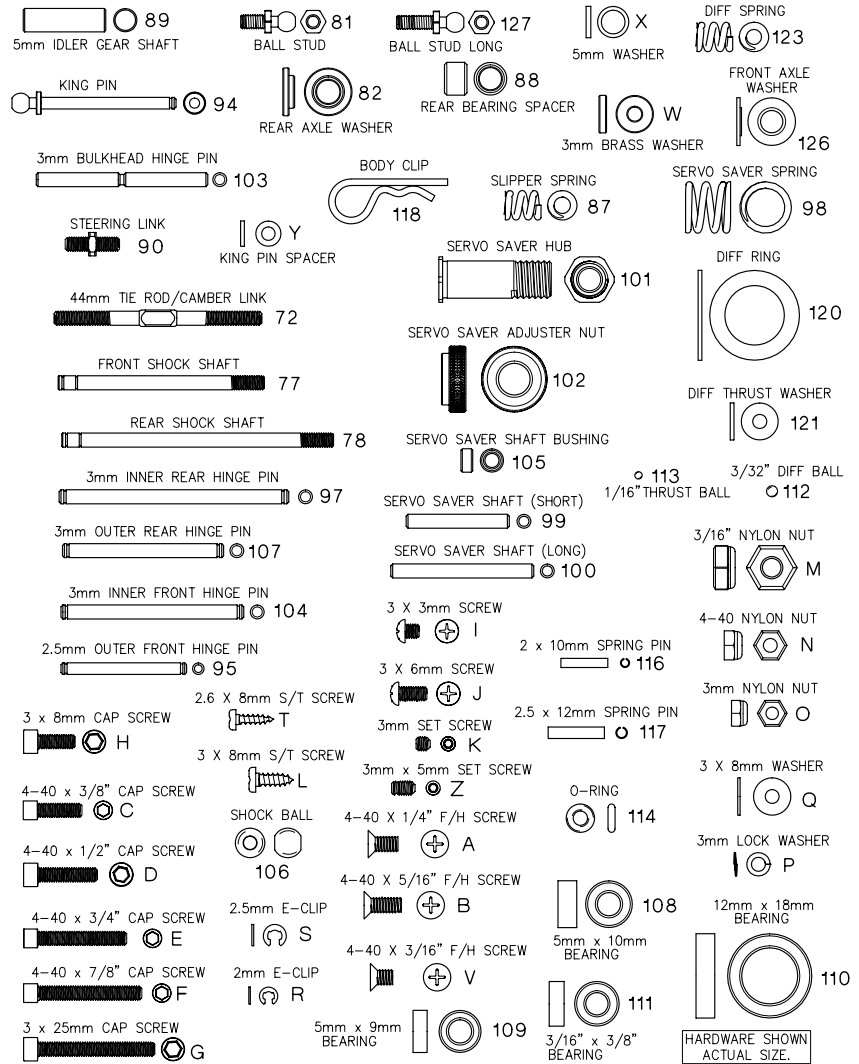

Hardware Chart

This parts list shows the key number, part description and parts bag stock number for ordering. If there are multiple stock numbers listed, that particular part is available in several places. Refer to the replacement parts bag list for the contents of each parts bag.

Hardware

A	4-40x1/4" F/H Machine Screw	DTXC8630, DTXC8266
B	4-40x5/16" F/H Machine Screw	DTXC8631, DTXC8645, DTXC9460
C	4-40x3/8" Cap Screw	DTXC8635
D	4-40x1/2" Cap Screw	DTXC8636
E	4-40x3/4" Cap Screw	DTXC8637
F	4-40x7/8" Cap Screw	DTXC8638
G	3x25mm Cap Screw	DTXC8644, DTXC7386
H	3x8mm Cap Screw	DTXC8640
I	3x3mm Screw	DTXC8645, DTXC7870
J	3x6mm Screw	DTXC8650, DTXC9403
K	3x3mm Set Screw	DTXC8660, DTXC8346
L	3x8mm S/T Screw	DTXCQ0223
M	3/16" Nylon Nut	DTXC8236
N	4-40 Nylon Nut	DTXC8237
O	3mm Nylon Nut	DTXC8240, DTXC7386
P	M3 Spring Washer	DTXC9584
Q	3x8x0.5mm Washer	DTXC9763
R	2mm E-Clip	DTXC7630
S	2.5mm E-Clip	DTXC7631
T	2.6x8mm S/T Screw	DTXCQ0221
V	4-40x3/16" F/H Screw	DTXC8629
W	3mm Brass Washer	DTXC9305
X	5mm Brass Washer	DTXC9665
Y	King Pin Spacer	DTXC8199
Z	3x5mm Set Screw	DTXC9771