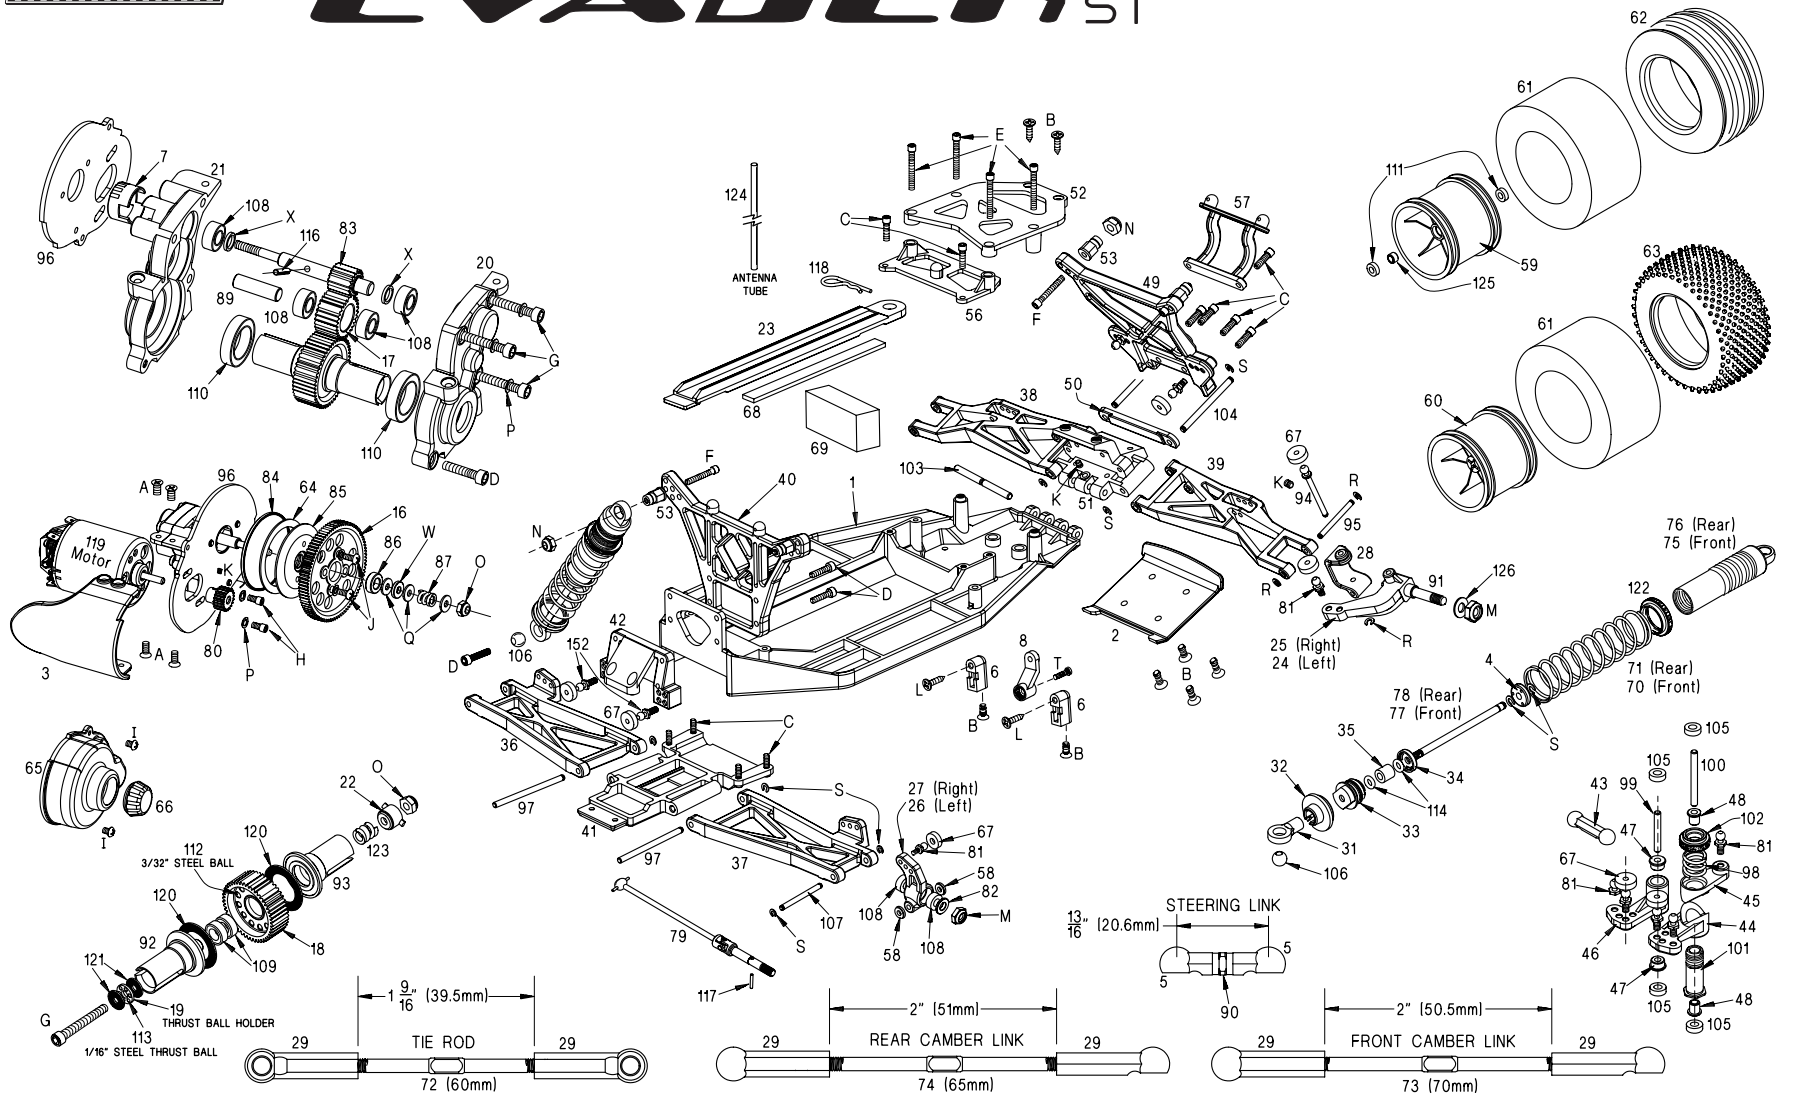

Aluminum Knuckle Arms
DTXC8221 (Blue)
DTXC8222 (Purple)

Aluminum Transmission Brace
DTXC9640 (Blue)
DTXC9641 (Purple)

Aluminum Heatsink/Motor Mount
DTXC7980 (Blue)
DTXC7981 (Purple)

EVADERST

Other Accessories Available From DuraTrax