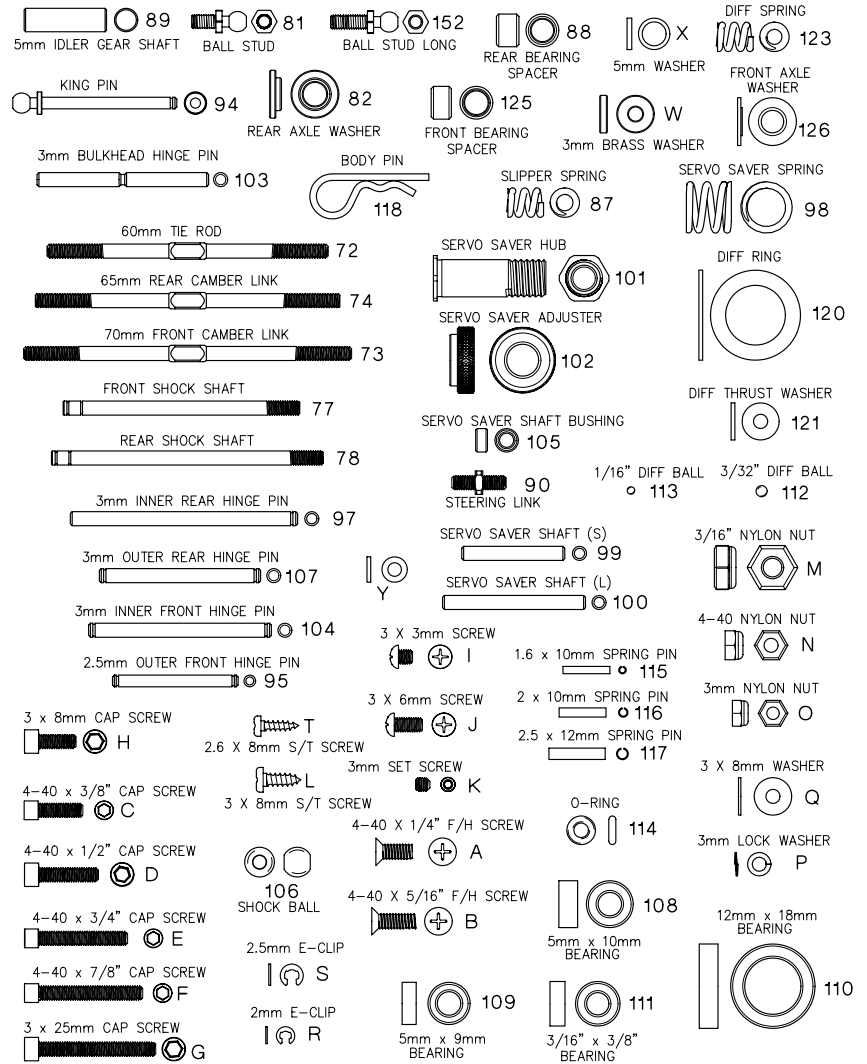

Field Bags DTXP2010, DTXP2000

Front/Rear Street Traction Tire DTXC8005

Hardware Chart

(ACTUAL SIZE)

This parts list shows the key number, part description and parts bag stock number for ordering. If there are multiple stock numbers listed, that particular part is available in several places. Refer to the replacement parts bag list for the contents of each parts bag.

#	Item Description	Available in Stock #
A	4-40x1/4" Flat Head Screw.....	DTXC8265, DTXC8630
B	4-40x5/16" Flat Head Screw.....	DTXC8631, DTXC6845
C	4-40x3/8" Cap Screw.....	DTXC8635, DTXC6451
D	4-40x1/2" Cap Screw.....	DTXC8636
E	4-40x3/4" Cap Screw.....	DTXC8637
F	4-40x7/8" Cap Screw.....	DTXC8638
G	M3x25 Cap Screw.....	DTXC8644, DTXC7386
H	M3x8 Cap Screw.....	DTXC8640
I	M3x3 Cap Screw.....	DTXC8645, DTXC7870
J	M3x6mm Screw.....	DTXC8650, DTXC9403
K	M3x3mm Set Screw.....	DTXC8660, DTXC8350
L	M3x8mm Self-Tapping Screw.....	DTXC9460
M	3/16" Nylon Insert Locknut.....	DTXC8236
N	4-40 Nylon Insert Locknut.....	DTXC8237
O	3mm Nylon Nut.....	DTXC8240, DTXC7386
P	M3 Spring Washer.....	DTXC9764
Q	3x8x0.5 Washer.....	DTXC9763
R	M2 E-Ring.....	DTXC7630
S	M2.5 E-Ring.....	DTXC7631
W	3mm Brass Washer.....	DTXC9305
X	5mm Washer.....	DTXC9665