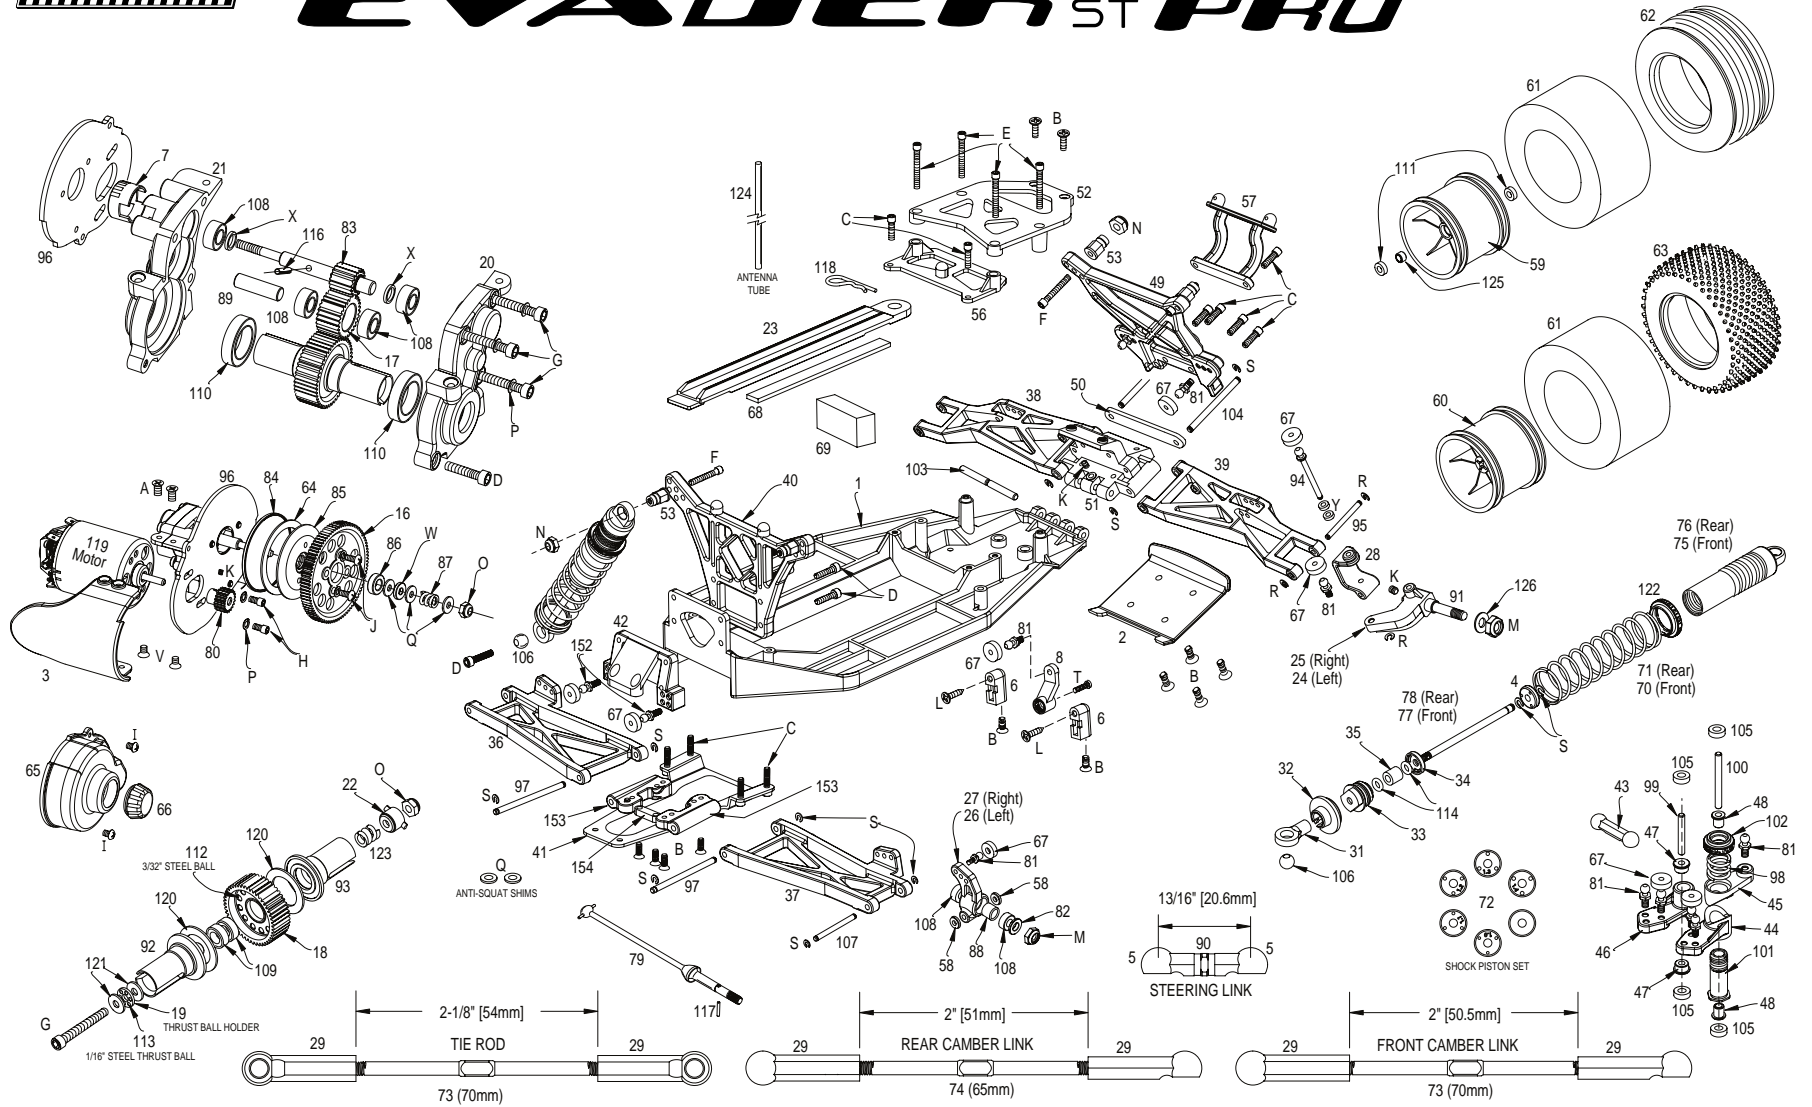

EVADERST PRO