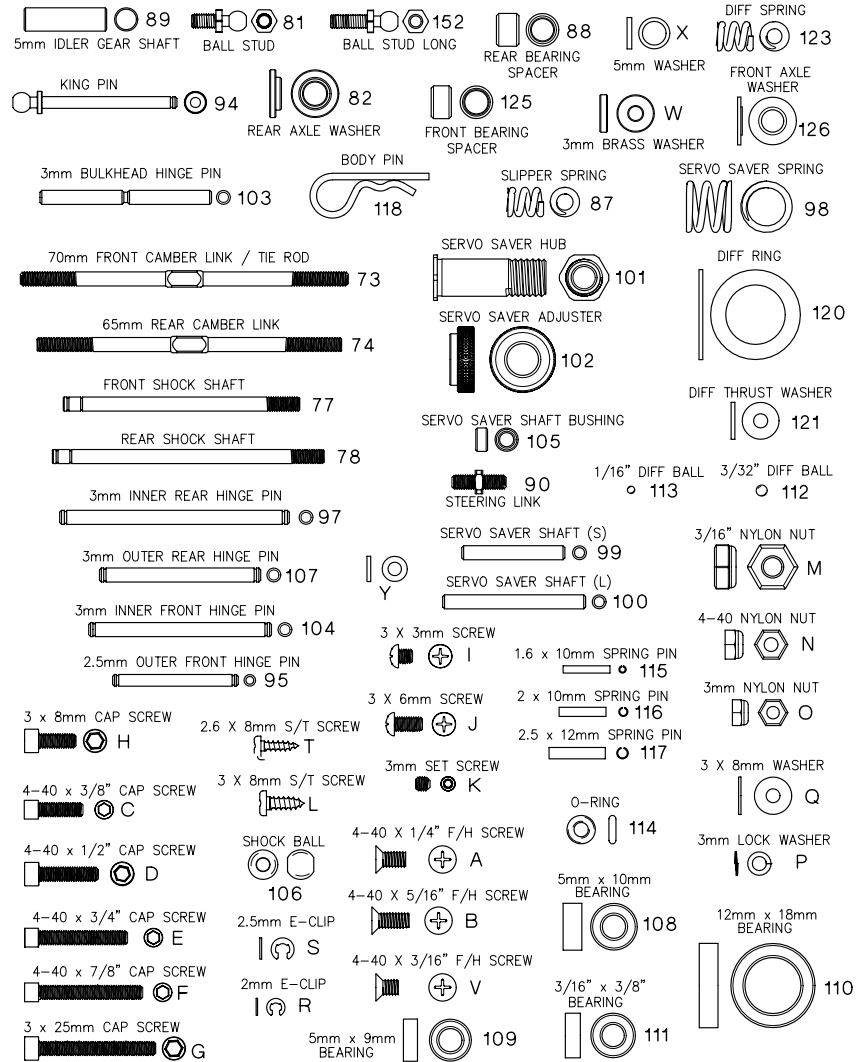

Hardware Chart