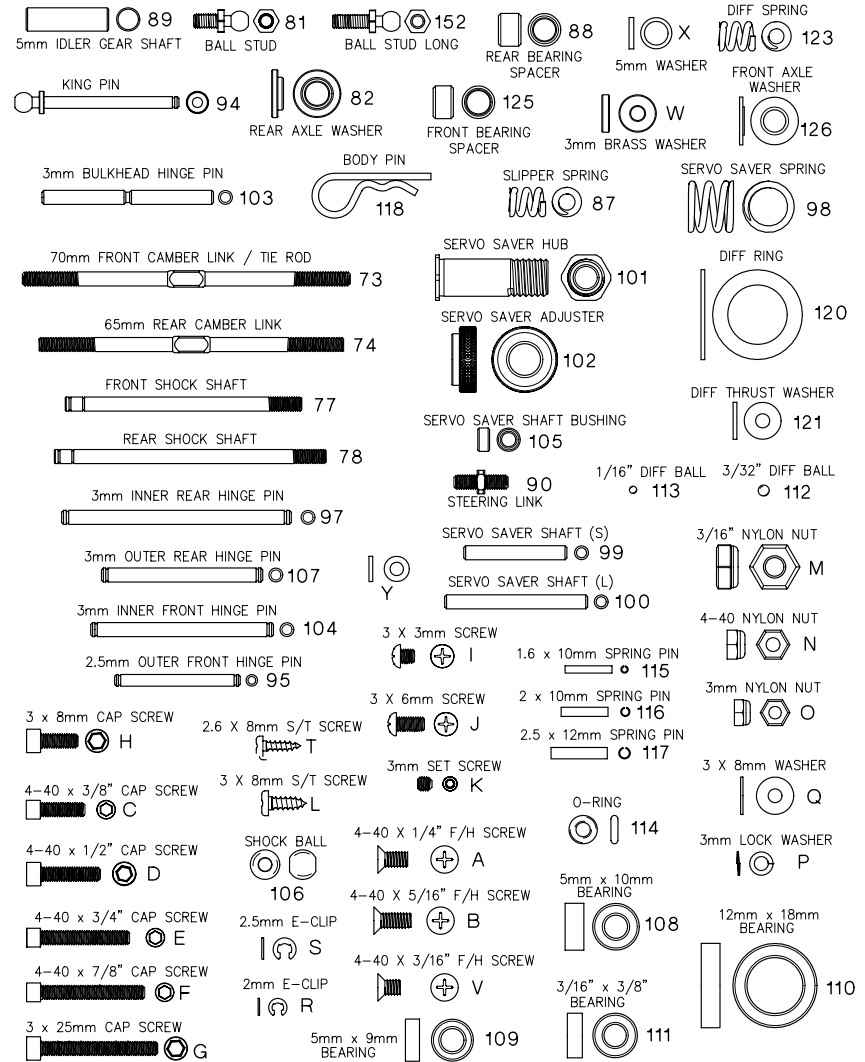

Hardware Chart

This parts list shows the key number, part description and parts bag stock number for ordering. If there are multiple stock numbers listed, that particular part is available in several places. Refer to the replacement parts bag list for the contents of each parts bag.

#	Item Description	Available in Stock #
A	4-40x1/4" Flat Head Screw	DTXC8265, DTXC8630
B	4-40x5/16" Flat Head Screw	DTXC8631, DTXC6845
C	4-40x3/8" Cap Screw	DTXC8635, DTXC6451
D	4-40x1/2" Cap Screw	DTXC8636
E	4-40x3/4" Cap Screw	DTXC8637
F	4-40x7/8" Cap Screw	DTXC8638
G	M3x25 Cap Screw	DTXC8644, DTXC7386
H	M3x8 Cap Screw	DTXC8640
I	M3x3 Cap Screw	DTXC8645, DTXC7870
J	M3x6mm Screw	DTXC8650, DTXC9403
K	M3x3mm Set Screw	DTXC8660, DTXC8350
L	M3x8mm Self-Tapping Screw	DTXC9460
M	3/16" Nylon Insert Locknut	DTXC8236
N	4-40 Nylon Insert Locknut	DTXC8237
O	3mm Nylon Nut	DTXC8240, DTXC7386
P	M3 Spring Washer	DTXC9764
Q	3x8x0.5 Washer	DTXC9763
R	M2 E-Ring	DTXC7630
S	M2.5 E-Ring	DTXC7631
T	4-40 x 3/16" Flat Head Screw	DTXC8629
W	3mm Brass Washer	DTXC9305
X	5mm Washer	DTXC9665
Y	King Pin Spacer	DTXC8199

Tool Sets
(Metric & Standard)
DTXR0140 DTXR0375
DTXR0380

Body Scissors
DTXR1150