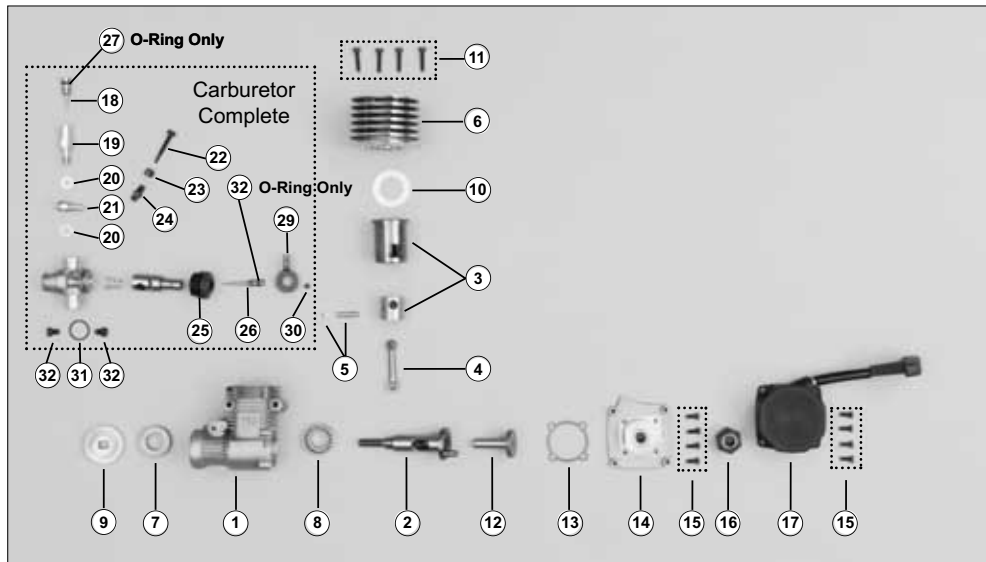

Stock #	Description	Quantity
DTXC9170	Shock Body Rear	112 x4pcs
DTXC9200 ST	Shock Tower Front	109, 114, 116, 117 x2pcs, 73 x1pc
DTXC9250 ST	Shock Tower Rear	74 x1pc
DTXC9300	Slipper Adjustment Spring	75, 96, 97 x1pc
DTXC9310	Slipper Disk	76 x2pcs
DTXC9320	Slipper Pad	77 x2pcs
DTXC9402	Spur Gear (52T)	78 x1pc
DTXC9501 ST	Rear Suspension Stopper	79 x2pcs
DTXC9555 ST	Suspension Arm	80 x2pcs
DTXC9601	Swing Shaft	81 x2pcs
DTXC9690	Throttle Rod Spring	111 x2pc
DTXC9705	Tires	82 x2pcs
DTXC9750	Turnbuckle Upper	90 x2pcs
DTXC9878	Wheels Chrome	84 x2pcs
DTXC9900	Turnbuckle Wrench	x1pc
DTXC9950	Wheel Hub Front	85 x2pcs
DTXG0555	Exhaust Diverter	102 x1pc
DTXG0300	Air Filter	105 x1pc
DTXG0609	Muffler Gasket	101 x2pc
DTXG0612	Muffler Set Stock	100, 101, 102 x1pc
DTXZ1052	Instruction Manual	x1pc

ST indicates Stress-Tech™ part

TORQ .16 EXPLODED VIEW & PARTS LIST

Replacement Parts

Stock #	Description	Quantity	Stock #	Description	Quantity
DTXG0350	Front Bearing	7 x1pc	DTXG0551	Cylinder/Piston Assembly	3 x1pc
DTXG0360	Rear Bearing	8 x1pc	DTXG0560	Drive Washer	9 x1pc
DTXG0400	Carburetor Dust Cover	25 x1pc	DTXG0583	Heatsink Head	6, 10 x1pc
DTXG0420	Carburetor Needle O-Ring	27 x1pc	DTXG0591	Heatsink Head Gasket	10 x1pc
DTXG0440	Carburetor Complete	x1pc	DTXG0600	Head Screws	11 x4pcs
DTXG0450	Carburetor Screw	32 x2pc	DTXG0605	Idle Needle	26 x1pc
DTXG0466	Carburetor O-Ring	31 x1pc	DTXG0615	Needle Socket Set	19, 21 x1pc, 20 x2pcs
DTXG0471	Connecting Rod	x4 x1pc	DTXG0620	Needle Valve	18 x1pc
DTXG0492	Cover Plate Recoil	13, 14 x1pc	DTXG0641	Piston Pin	5 x1pc
DTXG0494*	Cover Plate Standard w/Gasket	Not Shown	DTXG0750	Recoil Starter	16, 17 x1pc
DTXG0500	Cover Plate Gasket	13 x1pc	DTXG0760	Start Shaft	12 x1pc
DTXG0510	Cover Plate Screws	15 x4pcs	DTXG0800	Throttle Arm	29, 30 x1pc
DTXG0512*	Cover Plate Standard Screws	Not Shown	DTXG0810	Throttle Stop Screw	22, 23, 24 x1pc
DTXG0521	Crankcase	1 x1pc			
DTXG0534	Suspension Arm for Recoil	2 x1pc			
DTXG0535*	Crankshaft Standard	Not Shown			