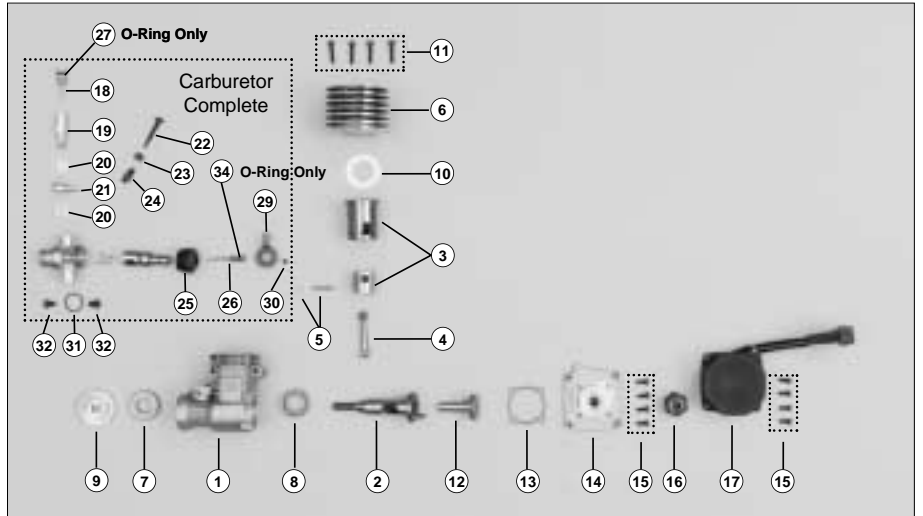

Hobby Services
1610 Interstate Drive Champaign, Illinois 61822
Attn. Service Department
Phone: (217) 398-0007 9:00 A.M. - 5:00 P.M. Central Time M-F
E-Mail: hobbyservices@hobbico.com

ST indicates Stress-Tech™ part

TORQ .16 EXPLODED VIEW & PARTS LIST