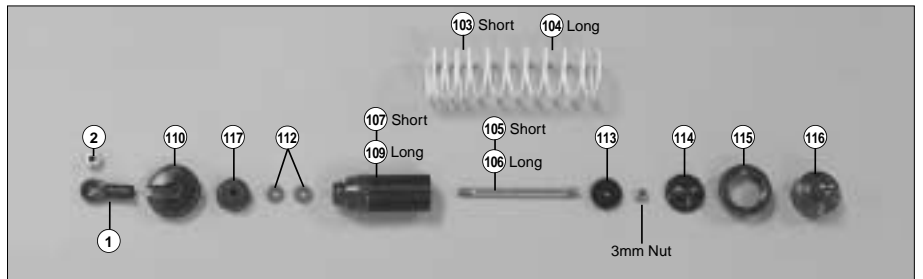

*Optional

DTXZ1084 For Kit DTXC0091/DTXD91**

PRINTED IN USA

Entire Contents Copyright © 2000