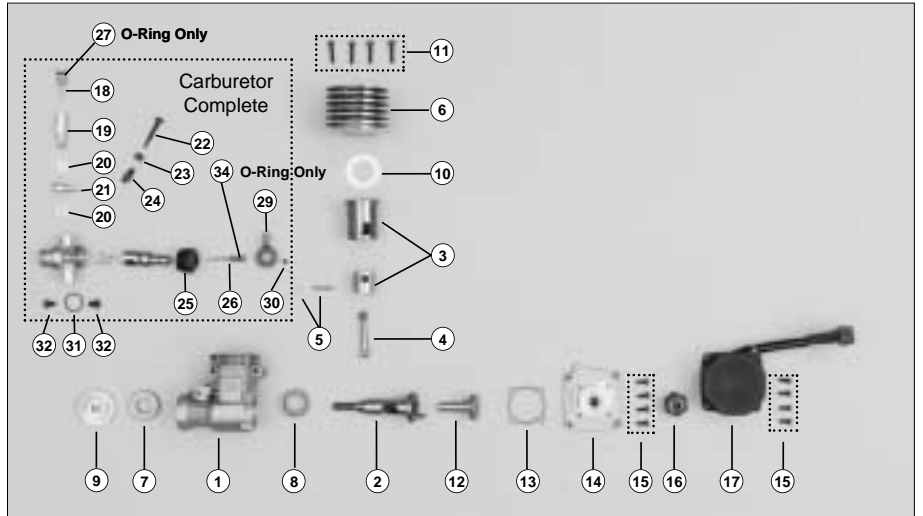

Hobby Services
1610 Interstate Drive Champaign, Illinois 61822
Attn. Service Department
Phone: (217) 398-0007 9:00 A.M. - 5:00 P.M. Central Time M-F
E-Mail: hobbyservices@hobbico.com

ST indicates Stress-Tech™ part

TORQ .16 EXPLODED VIEW & PARTS LIST

Replacement Parts

Stock #	Description	Quantity	Stock #	Description	Quantity
DTXG0350	Front Bearing	7 x1pc	DTXG0551	Cylinder/Piston Assembly	3 x1pc
DTXG0360	Rear Bearing	8 x1pc	DTXG0560	Drive Washer	9 x1pc
DTXG0400	Carburetor Dust Cover	25 x1pc	DTXG0583	Heatsink Head	6,10 x1pc
DTXG0420	Carburetor Needle O-Ring	27 x1pc	DTXG0591	Heatsink Head Gasket	10 x1pc
DTXG0440	Carburetor Complete	x1pc	DTXG0600	Head Screws	11 x4pcs
DTXG0450	Carburetor Screw	32 x2pc	DTXG0605	Idle Needle	26 x1pc
DTXG0466	Carburetor O-Ring	31 x1pc	DTXG0607	Idle Needle O-Ring	34 x2pcs
DTXG0471	Connecting Rod	4 x1pc	DTXG0615	Needle Socket Set	19,21 x1pc
DTXG0492	Cover Plate Recoil	13,14 x1pc	DTXG0620	Needle Valve	20 x2pcs
DTXG0494*	Cover Plate Standard w/Gasket	Not Shown	DTXG0641	Piston Pin	18 x1pc
DTXG0500	Cover Plate Gasket	13 x1pc	DTXG0641	Piston Pin	5 x1pc
DTXG0510	Cover Plate Screws	15 x4pcs	DTXG0750	Recoil Starter	16,17 x1pc
DTXG0512*	Cover Plate Standard Screws	Not Shown	DTXG0760	Start Shaft	12 x1pc
DTXG0521	Crankcase	1 x1pc	DTXG0800	Throttle Arm	29,30 x1pc
DTXG0534	Crankshaft for Recoil	2 x1pc	DTXG0810	Throttle Stop Screw	22,23,24 x1pc
DTXG0535*	Crankshaft Standard	Not Shown