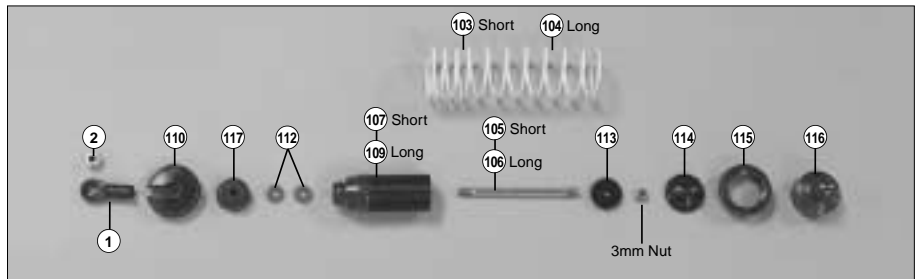

Replacement Parts