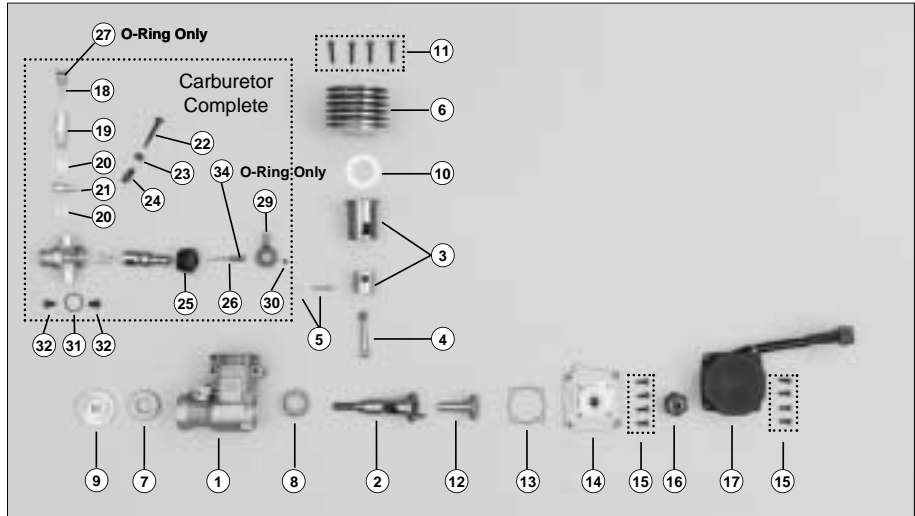

Stock #	Description	Quantity
DTXC9450	Aluminum Steering Bellcrank (Blue)	49,57,61,62, 63,73 x1pc, 1,59,76,77 x2pcs
DTXC9501 ST	Rear Suspension Stop	79 x2pcs
DTXC9551 ST	Suspension Arm	80 x2pcs
DTXC9610	Two Speed Transmission	x1pc
DTXC9620	Top Shaft (2Spd)	31 x1pc
DTXC9647	Throttle Return Spring	x1pc
DTXC9690	Throttle Rod Spring	111 x2pcs
DTXC9702	Tires	82 x2pcs
DTXC9737	Tuned Pipe Set	67,77,78,84 x1pc
DTXC9738	Tuned Pipe	77 x1pc
DTXC9750	Upper Turnbuckle	90 x2pcs
DTXC9877	Chrome Wheel	83 x2pcs
DTXC9900	Turnbuckle Wrench	x1pc
DTXC9953	Aluminum Front Hub (Blue)	85 x2pcs
DTXG0210	Torq .16 Engine w/Pull Start	x1pc
DTXG0609	Manifold Gasket	78 x2pcs
DTXZ1085	Instruction Manual	

ST indicates Stress-Tech™ part

TORQ .16 EXPLODED VIEW & PARTS LIST

Replacement Parts

Stock #	Description	Quantity	Stock #	Description	Quantity
DTXG0350	Front Bearing	7 x1pc	DTXG0551	Cylinder/Piston Assembly	3 x1pc
DTXG0360	Rear Bearing	8 x1pc	DTXG0560	Drive Washer	9 x1pc
DTXG0400	Carburetor Dust Cover	25 x1pc	DTXG0583	Heatsink Head	6,10 x1pc
DTXG0420	Carburetor Needle O-Ring	27 x1pc	DTXG0591	Heatsink Head Gasket	10 x1pc
DTXG0440	Carburetor Complete	x1pc	DTXG0600	Head Screws	11 x4pcs
DTXG0450	Carburetor Screw	32 x2pc	DTXG0605	Idle Needle	26 x1pc
DTXG0466	Carburetor O-Ring	31 x1pc	DTXG0607	Idle Needle O-Ring	34 x2pcs
DTXG0471	Connecting Rod	4 x1pc	DTXG0615	Needle Socket Set	19,21 x1pc
DTXG0492	Cover Plate Recoil	13,14 x1pc			20 x2pcs
DTXG0494*	Cover Plate Standard w/Gasket	Not Shown	DTXG0620	Needle Valve	18 x1pc
DTXG0500	Cover Plate Gasket	13 x1pc	DTXG0641	Piston Pin	5 x1pc
DTXG0510	Cover Plate Screws	15 x4pcs	DTXG0750	Recoil Starter	16,17 x1pc
DTXG0512*	Cover Plate Standard Screws	Not Shown	DTXG0760	Start Shaft	12 x1pc
DTXG0521	Crankcase	1 x1pc	DTXG0800	Throttle Arm	29,30 x1pc
DTXG0534	Crankshaft for Recoil	2 x1pc	DTXG0810	Throttle Stop Screw	22,23,24 x1pc
DTXG0535*	Crankshaft Standard	Not Shown			*Optional