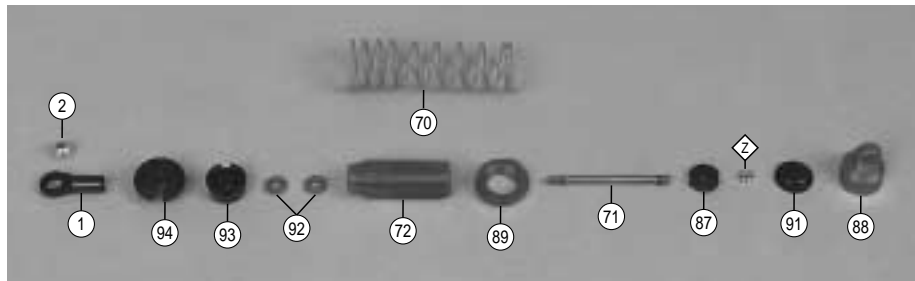

DTXZ1086 For Kit DTXC0090/DTXD90**