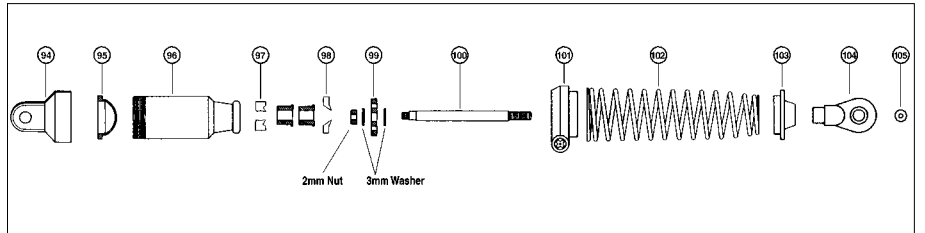

Stock #	Description	Quantity	Stock #	Description	Quantity
DTXG0355	Front Bearing	9 x1pc	DTXG0585	Heatsink Head Black	1 x1pc
DTXG0365	Rear Bearing	8 x1pc	DTXG0595	Heatsink Head Gasket	25 x1pc
DTXG0405	Carburetor Dust Cover	35 x1pc	DTXG0601	Head Screws	27 x4pcs
DTXG0410	Carburetor Body	30 x1pc	DTXG0606	Idle Needle	37 x1pc
DTXG0445	Carburetor Complete	x1pc	DTXG0607	O-Ring for Idle Needle	42 x2pcs
DTXG0460	Carburetor Retainer with Nut	29 x1pc	DTXG0617	Needle Socket	32 x1pc
DTXG0467	Carburetor O-Ring	43 x1pc	DTXG0625	Needle Valve	31 x1pc
DTXG0475	Connecting Rod	5 x1pc	DTXG0630	Needle O-Ring	41 x1pc
DTXG0495	Cover Plate Recoil	15 x1pc	DTXG0635	One Way Bearing	16, 17 x1pc
DTXG0495*	Cover Plate Standard	Not Shown	DTXG0645	Piston Pin	10 x1pc
DTXG0505	Cover Plate Gasket	26 x1pc	DTXG0650	Piston Pin Retainer	11 x2pcs
DTXG0511	Cover Plate Screws	28 x4pcs	DTXG0755	Recoil Starter Set	18, 19, 20, 21, 22, 23, 24 x1pc
DTXG0525	Crankcase	7 x1pc	DTXG0758	Slide Valve	34 x1pc
DTXG0531	Crankshaft for Recoil	6 x1pc	DTXG0770	Start Shaft	14 x1pc
DTXG0533*	Crankshaft Standard	Not Shown	DTXG0775	Start Shaft Pin	45 x1pc
DTXG0552	Cylinder/Piston Assembly	3, 4 x1pc	DTXG0780	Start Shaft Spring	44 x1pc
DTXG0557	Fuel Inlet Nozzle	33 x1pc	DTXG0805	Throttle Arm	36 x1pc
DTXG0565	Drive Washer	12 x1pc	DTXG0815	Throttle Stop Screw	38, 39, 40 x1pc
DTXG0566	Drive Washer Collet	13 x1pc			
DTXG0570	Head Button	2 x1pc			

*Optional