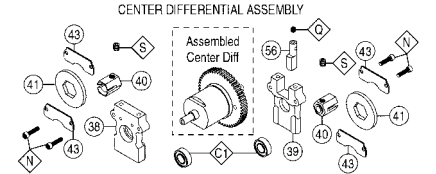

*Optional

FRONT SUSPENSION

STEERING ASSEMBLY

REAR SUSPENSION

DIFFERENTIALS

DURATRAX

NITRO DEMON

RADIO TRAY

CENTER DIFFERENTIAL ASSEMBLY

ENGINE/CLUTCH ASSEMBLY

LINKAGES

GEARBOX/BULKHEADS

HARDWARE

 3x10mm S/T Screw	 3x4mm Screw	 4mm Locknut
 3x15mm S/T Screw	 4x22mm Screw	 5x12mm Screw
 4x12mm S/T Screw	 3x5mm Cap Screw	 3mm E-Clip
 4x15mm S/T Screw	 3x12mm Cap Screw	 5mm E-Clip
 4x38mm FH S/T Screw	 3x20mm Cap Screw	 3mm Washer
 4x25mm FH S/T Screw	 3x3mm Set Screw	 4x18mm S/T Screw
 4x33mm FH S/T Screw	 3x4mm Set Screw	 5x10mm Ball Bearing
 4x16mm FH S/T Screw	 4x5mm Set Screw	 6x12mm Ball Bearing
 4x10mm S/T Screw	 5x5mm Set Screw	 8x16mm Ball Bearing
 4x16mm FH Screw	 3mm Locknut	