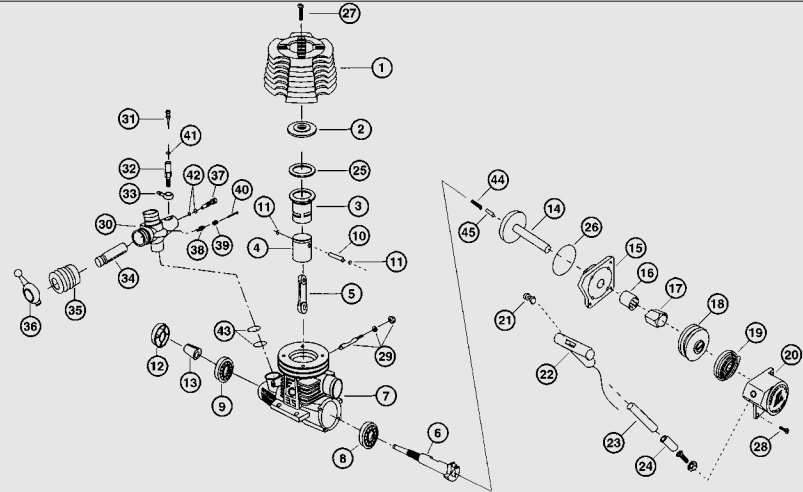

Optional Parts

DTXC6419	Body Unpainted
DTXC7154	Racing Clutch Shoes
DTXC7170	Racing Clutch Springs
DTXC8251	Manifold Conversion for O.S. RG
DTXC9117	Shock Springs Medium (2)
DTXC9123	Shock Springs Heavy (2)
DTXC9731	Titanium Shock Shaft
DTXC9733	Torsen Differential (Center)
DTXC9734	Torsen Differential (Front/Rear)

To order replacement parts or to send your model in for repairs covered under warranty, you should send your model to DuraTrax's authorized U.S. repair facility:

Phone: (217) 398-0007 9:00 A.M. - 5:00 P.M. Central Time M-F
E-Mail: hobbyservices@hobbico.com

ST indicates Stress-Tech™ part

TORQ .21 EXPLODED VIEW & PARTS LIST

Replacement Parts