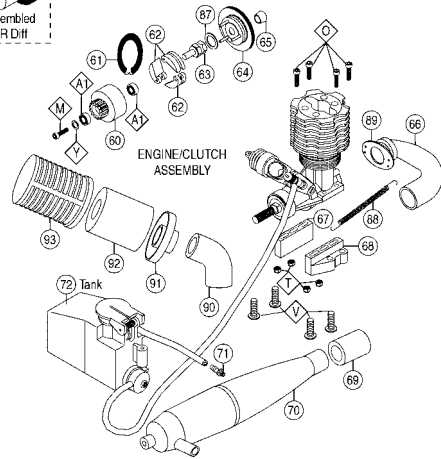

*Optional

FRONT SUSPENSION

STEERING ASSEMBLY

REAR SUSPENSION

DIFFERENTIALS

DURATRAX

NITRO DEMON

RADIO TRAY

CENTER DIFFERENTIAL ASSEMBLY

ENGINE/CLUTCH ASSEMBLY

LINKAGES

GEARBOX/BULKHEADS

HARDWARE

 3x10mm S/T Screw	 3x4mm Screw	 4mm Locknut
 3x15mm S/T Screw	 4x22mm Screw	 5x12mm Screw
 4x12mm S/T Screw	 3x5mm Cap Screw	 3mm E-Clip
 4x15mm S/T Screw	 3x12mm Cap Screw	 5mm E-Clip
 4x38mm FH S/T Screw	 3x20mm Cap Screw	 3mm Washer
 4x25mm FH S/T Screw	 3x3mm Set Screw	 4x18mm S/T Screw
 4x33mm FH S/T Screw	 3x4mm Set Screw	 5x10mm Ball Bearing
 4x16mm FH S/T Screw	 4x5mm Set Screw	 6x12mm Ball Bearing
 4x10mm S/T Screw	 5x5mm Set Screw	 8x16mm Ball Bearing
 4x16mm FH Screw	 3mm Locknut	