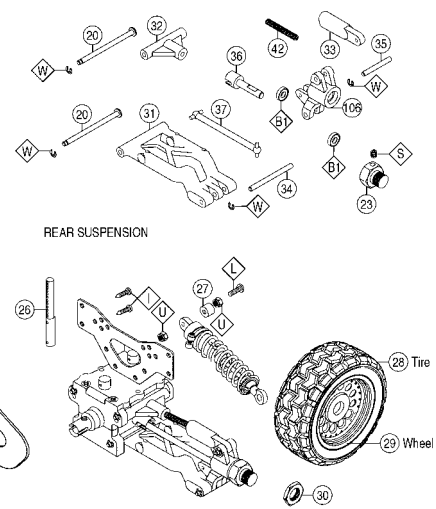

*Optional

FRONT SUSPENSION

STEERING ASSEMBLY

REAR SUSPENSION

DIFFERENTIALS

DURATRAX

NITRO DEMON

RADIO TRAY

CENTER DIFFERENTIAL ASSEMBLY

ENGINE/CLUTCH ASSEMBLY

LINKAGES

GEARBOX/BULKHEADS

HARDWARE

 3x10mm S/T Screw	 3x4mm Screw	 4mm Locknut
 3x15mm S/T Screw	 4x22mm Screw	 5x12mm Screw
 4x12mm S/T Screw	 3x5mm Cap Screw	 3mm E-Clip
 4x15mm S/T Screw	 3x12mm Cap Screw	 5mm E-Clip
 4x38mm FH S/T Screw	 3x20mm Cap Screw	 3mm Washer
 4x25mm FH S/T Screw	 3x3mm Set Screw	 4x18mm S/T Screw
 4x33mm FH S/T Screw	 3x4mm Set Screw	 5x10mm Ball Bearing
 4x16mm FH S/T Screw	 4x5mm Set Screw	 6x12mm Ball Bearing
 4x10mm S/T Screw	 5x5mm Set Screw	 8x16mm Ball Bearing
 4x16mm FH Screw	 3mm Locknut	