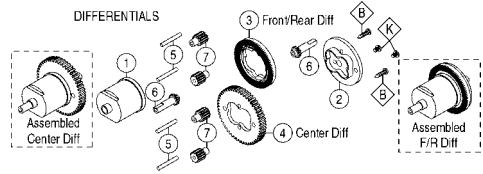

*Optional

FRONT SUSPENSION

STEERING ASSEMBLY

REAR SUSPENSION

DIFFERENTIALS

DURATRAX

NITRO DEMON

RADIO TRAY

CENTER DIFFERENTIAL ASSEMBLY

ENGINE/CLUTCH ASSEMBLY

LINKAGES

GEARBOX/BULKHEADS

HARDWARE

 3x10mm S/T Screw	 3x4mm Screw	 4mm Locknut
 3x15mm S/T Screw	 4x22mm Screw	 5x12mm Screw
 4x12mm S/T Screw	 3x5mm Cap Screw	 3mm E-Clip
 4x15mm S/T Screw	 3x12mm Cap Screw	 5mm E-Clip
 4x38mm FH S/T Screw	 3x20mm Cap Screw	 3mm Washer
 4x25mm FH S/T Screw	 3x3mm Set Screw	 4x18mm S/T Screw
 4x33mm FH S/T Screw	 3x4mm Set Screw	 5x10mm Ball Bearing
 4x16mm FH S/T Screw	 4x5mm Set Screw	 6x12mm Ball Bearing
 4x10mm S/T Screw	 5x5mm Set Screw	 8x16mm Ball Bearing
 4x16mm FH Screw	 3mm Locknut	