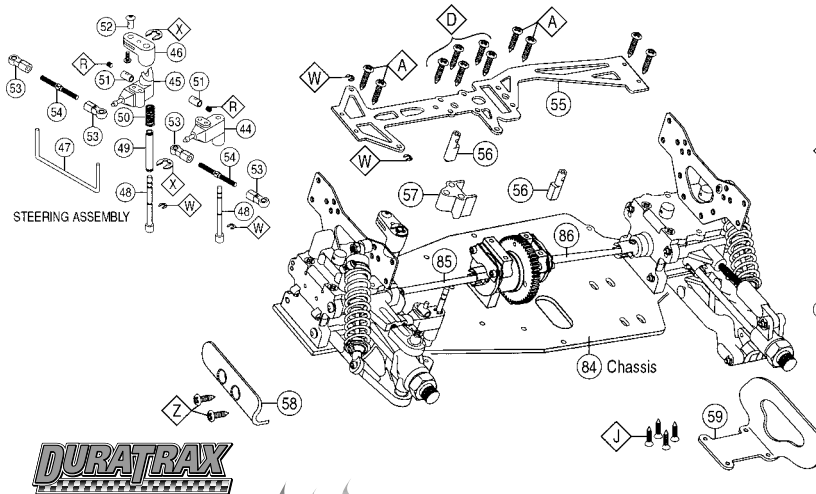

REAR SUSPENSION

STEERING ASSEMBLY