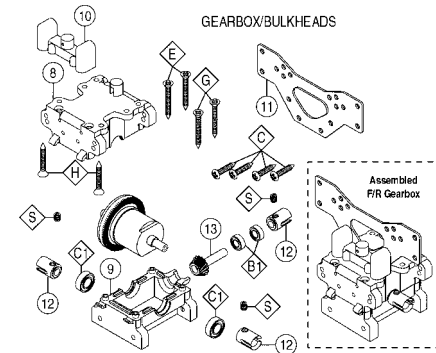

*Optional

FRONT SUSPENSION

STEERING ASSEMBLY

REAR SUSPENSION

DIFFERENTIALS

DURATRAX

NITRO DEMON

RADIO TRAY

CENTER DIFFERENTIAL ASSEMBLY

ENGINE/CLUTCH ASSEMBLY

LINKAGES

GEARBOX/BULKHEADS

HARDWARE

 3x10mm S/T Screw	 3x4mm Screw	 4mm Locknut
 3x15mm S/T Screw	 4x22mm Screw	 5x12mm Screw
 4x12mm S/T Screw	 3x5mm Cap Screw	 3mm E-Clip
 4x15mm S/T Screw	 3x12mm Cap Screw	 5mm E-Clip
 4x38mm FH S/T Screw	 3x20mm Cap Screw	 3mm Washer
 4x25mm FH S/T Screw	 3x3mm Set Screw	 4x18mm S/T Screw
 4x33mm FH S/T Screw	 3x4mm Set Screw	 5x10mm Ball Bearing
 4x16mm FH S/T Screw	 4x5mm Set Screw	 6x12mm Ball Bearing
 4x10mm S/T Screw	 5x5mm Set Screw	 8x16mm Ball Bearing
 4x16mm FH Screw	 3mm Locknut	