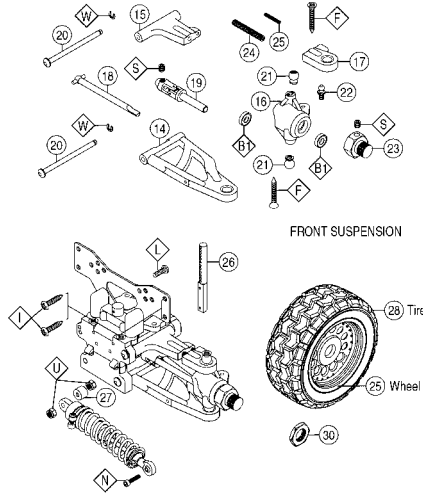

STEERING ASSEMBLY

FRONT SUSPENSION