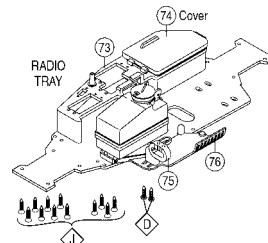

*Optional

FRONT SUSPENSION

STEERING ASSEMBLY

REAR SUSPENSION

DIFFERENTIALS

DURATRAX

NITRO DEMON

RADIO TRAY

CENTER DIFFERENTIAL ASSEMBLY

ENGINE/CLUTCH ASSEMBLY

LINKAGES

GEARBOX/BULKHEADS

HARDWARE

 3x10mm S/T Screw	 3x4mm Screw	 4mm Locknut
 3x15mm S/T Screw	 4x22mm Screw	 5x12mm Screw
 4x12mm S/T Screw	 3x5mm Cap Screw	 3mm E-Clip
 4x15mm S/T Screw	 3x12mm Cap Screw	 5mm E-Clip
 4x38mm FH S/T Screw	 3x20mm Cap Screw	 3mm Washer
 4x25mm FH S/T Screw	 3x3mm Set Screw	 4x18mm S/T Screw
 4x33mm FH S/T Screw	 3x4mm Set Screw	 5x10mm Ball Bearing
 4x16mm FH S/T Screw	 4x5mm Set Screw	 6x12mm Ball Bearing
 4x10mm S/T Screw	 5x5mm Set Screw	 8x16mm Ball Bearing
 4x16mm FH Screw	 3mm Locknut	