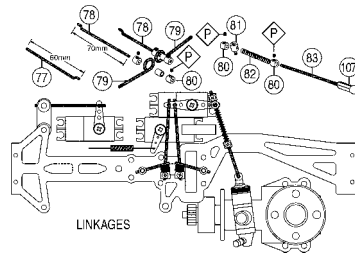

*Optional

FRONT SUSPENSION

STEERING ASSEMBLY

REAR SUSPENSION

DIFFERENTIALS

DURATRAX

NITRO DEMON

RADIO TRAY

CENTER DIFFERENTIAL ASSEMBLY

ENGINE/CLUTCH ASSEMBLY

LINKAGES

GEARBOX/BULKHEADS

HARDWARE

 3x10mm S/T Screw	 3x4mm Screw	 4mm Locknut
 3x15mm S/T Screw	 4x22mm Screw	 5x12mm Screw
 4x12mm S/T Screw	 3x5mm Cap Screw	 3mm E-Clip
 4x15mm S/T Screw	 3x12mm Cap Screw	 5mm E-Clip
 4x38mm FH S/T Screw	 3x20mm Cap Screw	 3mm Washer
 4x25mm FH S/T Screw	 3x3mm Set Screw	 4x18mm S/T Screw
 4x33mm FH S/T Screw	 3x4mm Set Screw	 5x10mm Ball Bearing
 4x16mm FH S/T Screw	 4x5mm Set Screw	 6x12mm Ball Bearing
 4x10mm S/T Screw	 5x5mm Set Screw	 8x16mm Ball Bearing
 4x16mm FH Screw	 3mm Locknut	