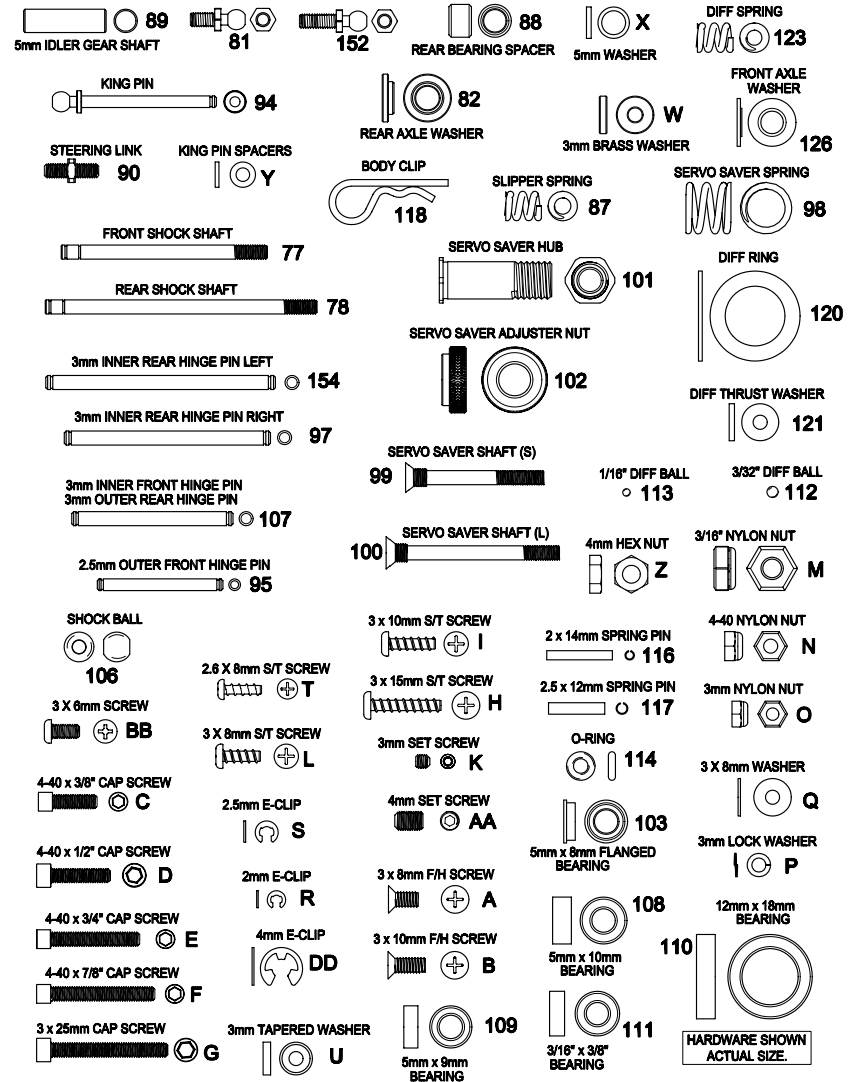

Hardware Chart