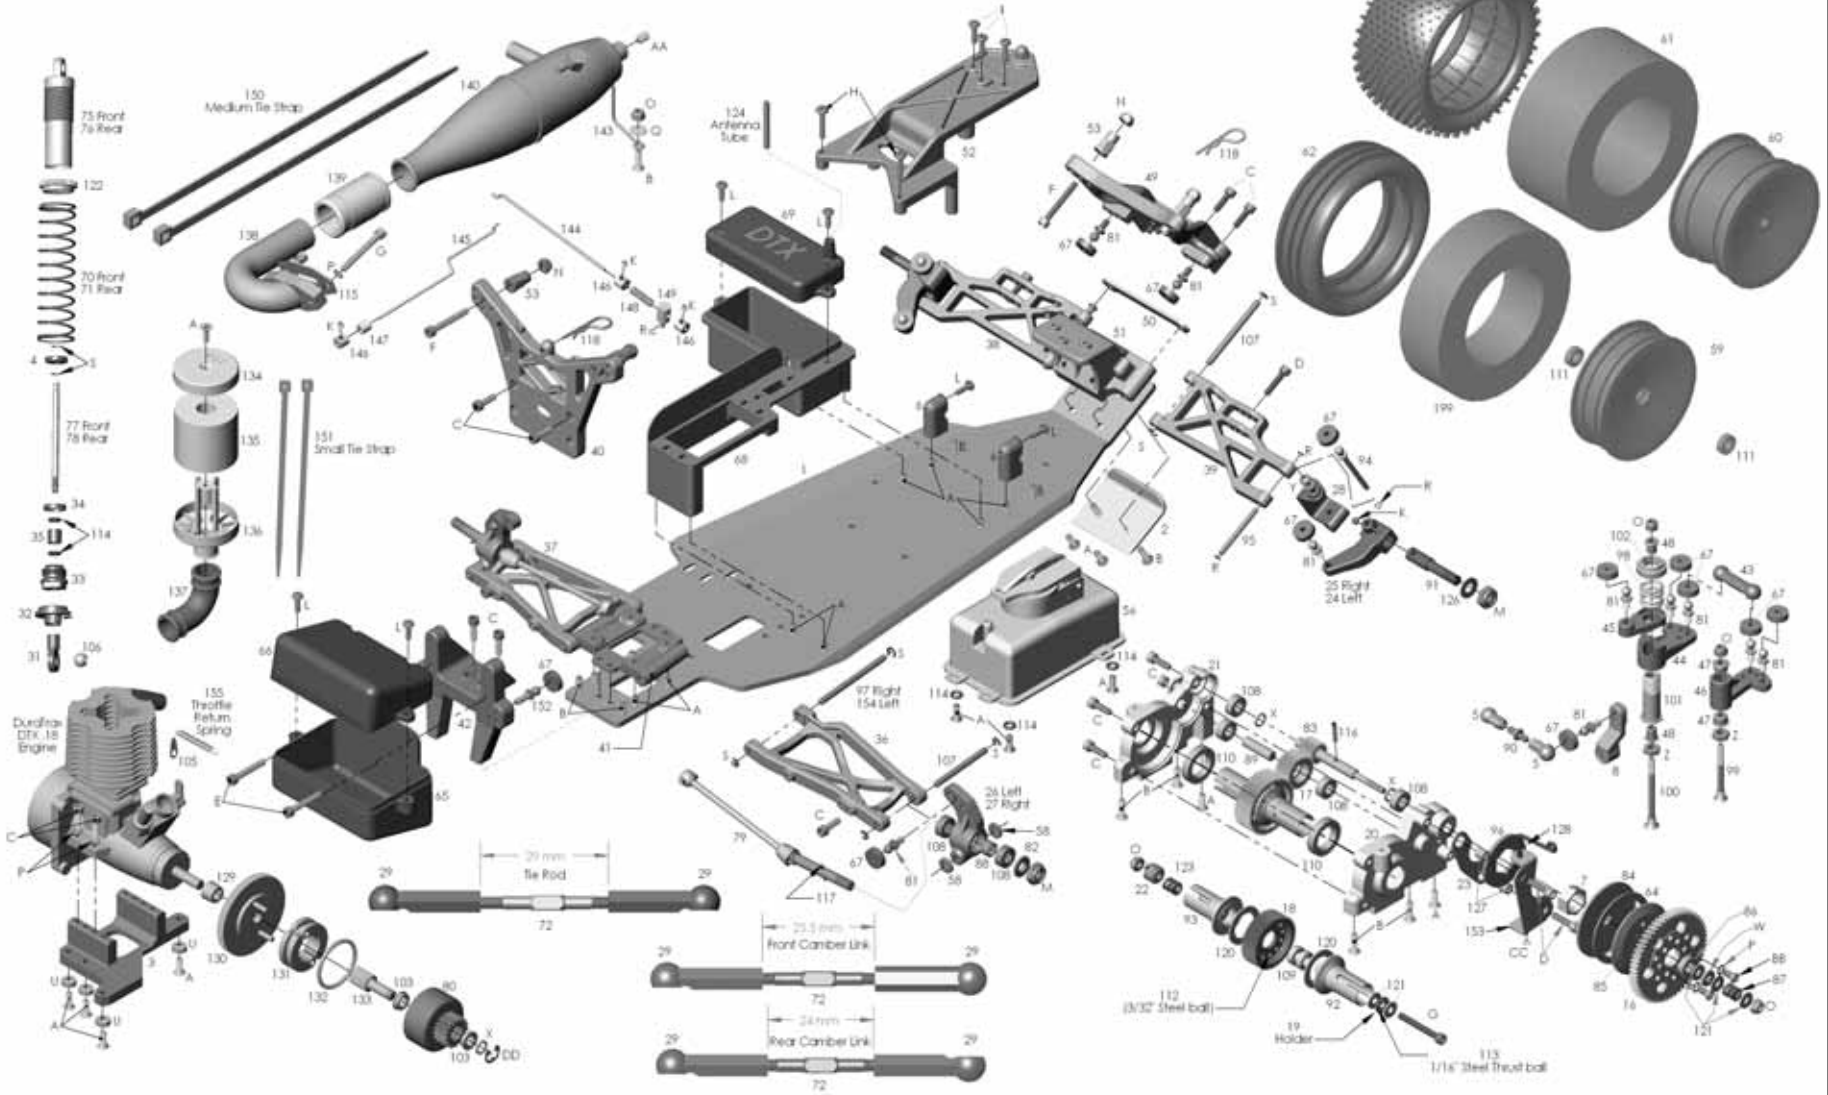

Other Accessories Available From DuraTrax

Tool Sets (Metric & Standard)
DTXR0140 DTXR0375 DTXR0380

TX NiCad Conversion Kit
(For use with DuraTrax & Futaba Systems)
DTXP4010

Pit Tech Car Stand
DTXC2370, DTXC2371
DTXC2372, DTXC2373

Field Bag
DTXP2010, DTXP2000

NITRO EVADER BX

DuraTrax .18

Stock #	Description	Includes
DTXG0353	Bearing Front	12 x1pc
DTXG0363	Bearing Rear	10 x1pc
DTXG0381	Carb Barrel (Rotor)	27 x1pc
DTXG0403	Carb Dust Cover	26 x1pc
DTXG0409	Carb Body	28 x1pc
DTXG0430	Carb Gasket (O-Ring)	7 x1pc
DTXG0443	Carb Complete	35 x1pc
DTXG0455	Carb Retainer Screws	36 x2pcs
DTXG0473	Connecting Rod	6 x1pc
DTXG0498	Coverplate w/Gasket	8,16 x1pc
DTXG0503	Coverplate Gasket	8 x1pc
DTXG0513	Coverplate Screws	17 x4pcs
DTXG0524	Crankcase	11 x1pc
DTXG0536	Crankshaft	9 x1pc
DTXG0537	One-Way Bearing	37 x1pc
DTXG0549	Cylinder/Piston Set	3,4 x1pc
DTXG0558	Fuel Inlet	31 x1pc