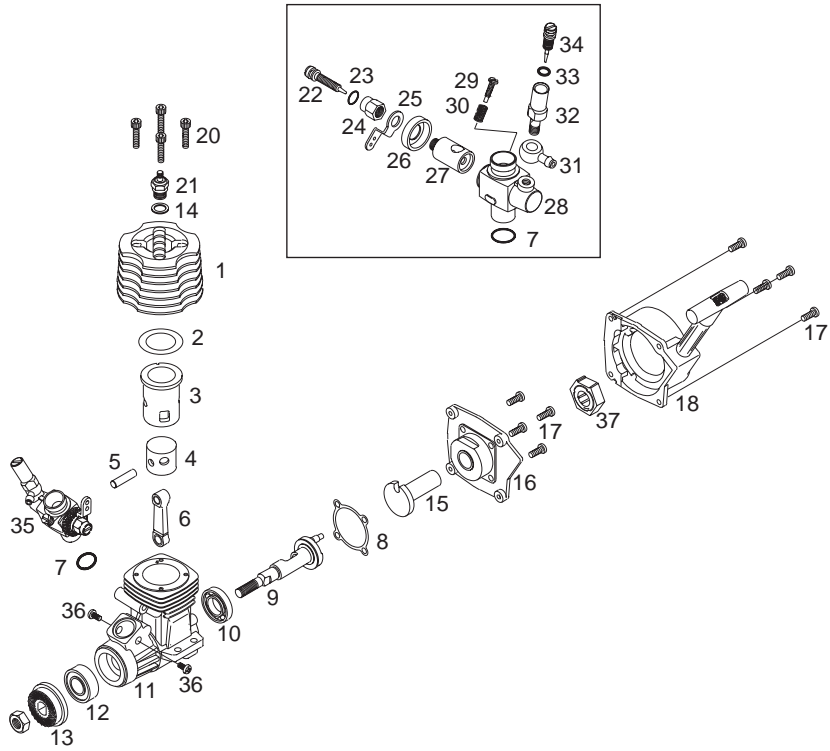

ST indicates Stress-Tech™ part

Hardware

Stock #	Description	Quantity	Stock #	Description	Quantity
DTXC6442	Body Clips	118 x10	DTXC8647	3x8mm S/T Screws	L x10
DTXC7630	2mm E-Clip	R x10	DTXC8648	3x10mm S/T Screws	I x10
DTXC7631	2.5mm E-Clip	S x10	DTXC8650	3x6mm Screws	BB x10
DTXC8236	3/16" Locknuts	M x10	DTXC8660	3x3mm Set Screws	K x10
DTXC8237	4-40 Locknuts	N x10	DTXC8676	3x15mm F/H S/T Screws	H x10
DTXC8240	3mm Locknuts	O x10	DTXC9387	Spring Pin 2.5x12mm	117 x10
DTXC8635	4-40x3/8" Cap Screws	C x10	DTXC9763	3mm Washer	Q x10
DTXC8636	4-40x1/2" Cap Screws	D x10	DTXC9764	3mm Spring Washer	P x10
DTXC8638	4-40x7/8" Cap Screws	F x10	DTXQ0273	3mm Flat Head Screw Set	A x5, B x5
DTXC8644	3x25mm Cap Screw	G x10			

Field Bag
DTXP2010, DTXP2000

NITRO EVADER BX

DuraTrax .18

Stock #	Description	Includes
DTXG0353	Bearing Front	12 x1pc
DTXG0363	Bearing Rear	10 x1pc
DTXG0381	Carb Barrel (Rotor)	27 x1pc
DTXG0403	Carb Dust Cover	26 x1pc
DTXG0409	Carb Body	28 x1pc
DTXG0430	Carb Gasket (O-Ring)	7 x1pc
DTXG0443	Carb Complete	35 x1pc
DTXG0455	Carb Retainer Screws	36 x2pcs
DTXG0473	Connecting Rod	6 x1pc
DTXG0498	Coverplate w/Gasket	8,16 x1pc
DTXG0503	Coverplate Gasket	8 x1pc
DTXG0513	Coverplate Screws	17 x4pcs
DTXG0524	Crankcase	11 x1pc
DTXG0536	Crankshaft	9 x1pc
DTXG0537	One-Way Bearing	37 x1pc
DTXG0549	Cylinder/Piston Set	3,4 x1pc
DTXG0558	Fuel Inlet	31 x1pc