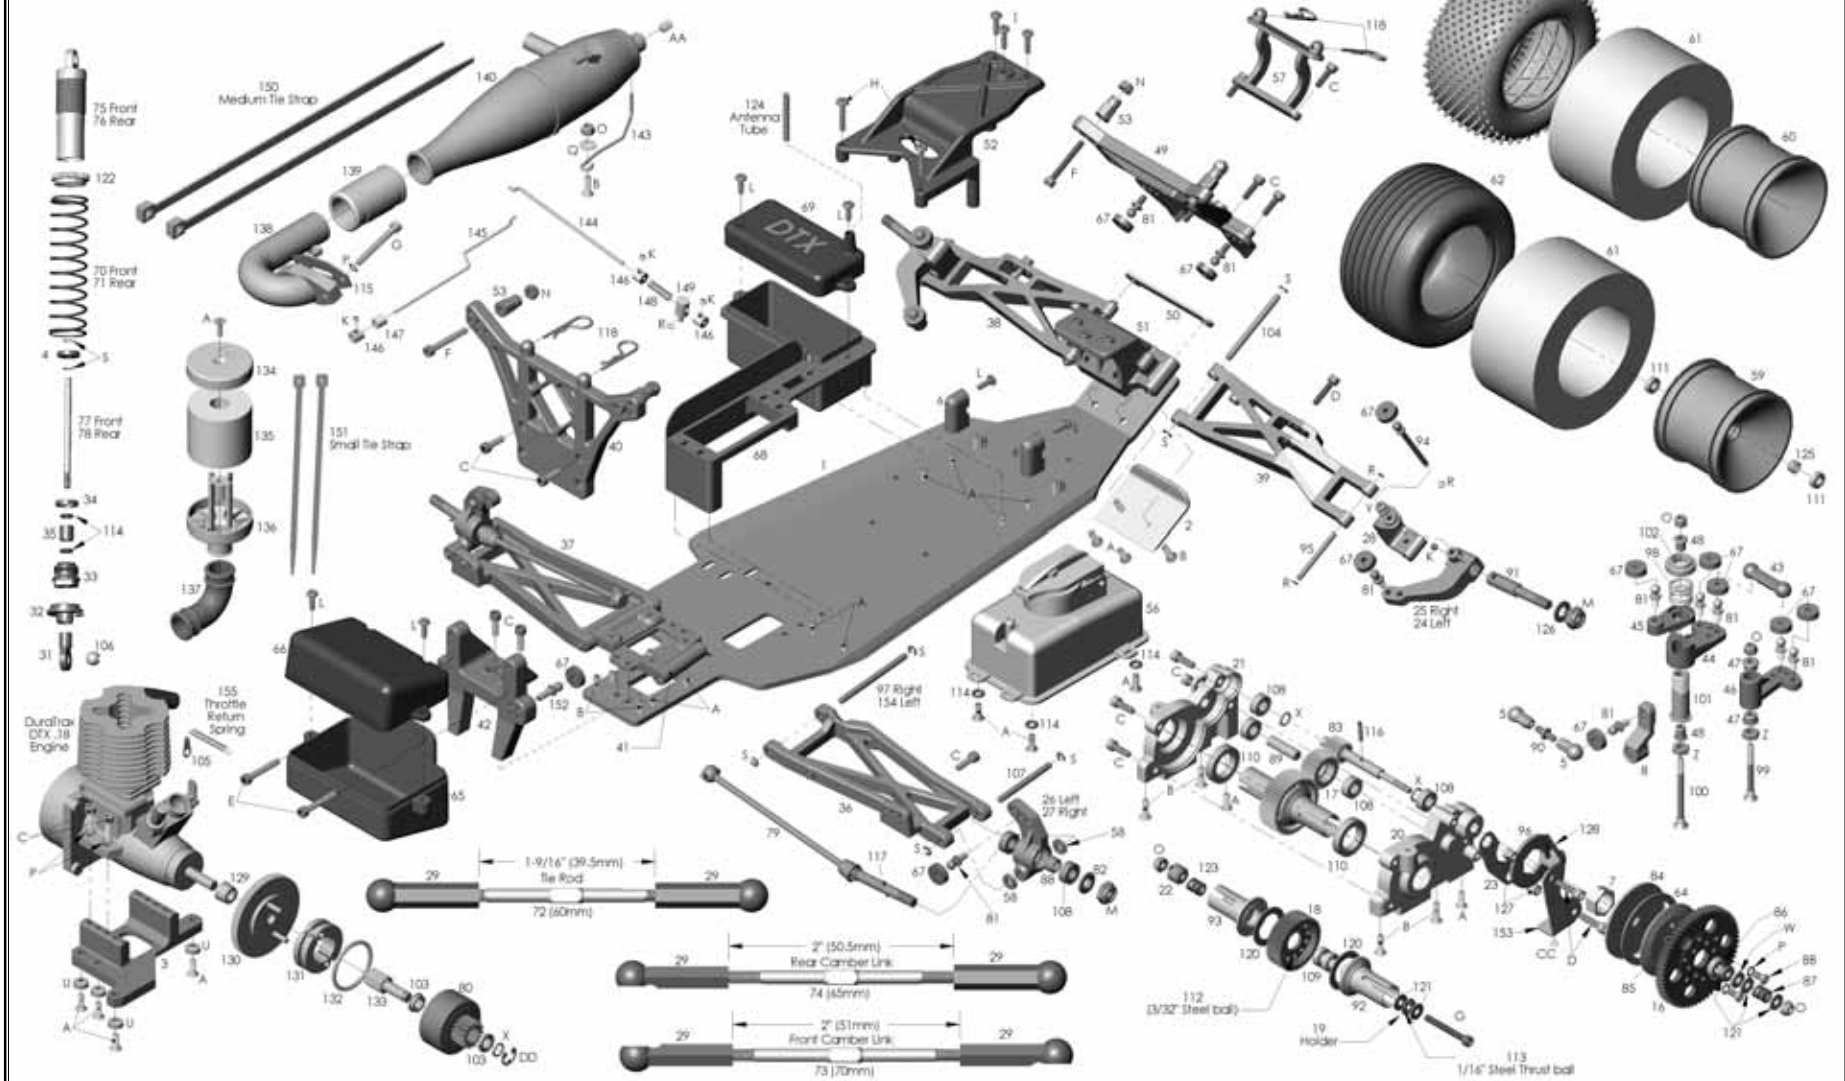

Other Accessories Available From DuraTrax

Tool Sets (Metric & Standard)
DTXR0140 DTXR0375 DTXR0380

TX NiCad Conversion Kit
(For use with DuraTrax & Futaba Systems)
DTXP4010

Pit Tech Car Stand
DTXC2370, DTXC2371
DTXC2372, DTXC2373

Field Bag
DTXP2010, DTXP2000

NITRO EVADER ST

DuraTrax .18

Stock #	Description	Includes
DTXG0353	Bearing Front	12 x1pc
DTXG0363	Bearing Rear	10 x1pc
DTXG0381	Carb Barrel (Rotor)	27 x1pc
DTXG0403	Carb Dust Cover	26 x1pc
DTXG0409	Carb Body	28 x1pc
DTXG0430	Carb Gasket (O-Ring)	7 x1pc
DTXG0443	Carb Complete	35 x1pc
DTXG0455	Carb Retainer Screws	36 x2pcs
DTXG0473	Connecting Rod	6 x1pc
DTXG0498	Coverplate w/Gasket	8,16 x1pc
DTXG0503	Coverplate Gasket	8 x1pc
DTXG0513	Coverplate Screws	17 x4pcs
DTXG0524	Crankcase	11 x1pc
DTXG0536	Crankshaft	9 x1pc
DTXG0537	One-Way Bearing	37 x1pc
DTXG0549	Cylinder/Piston Set	3,4 x1pc
DTXG0558	Fuel Inlet	31 x1pc