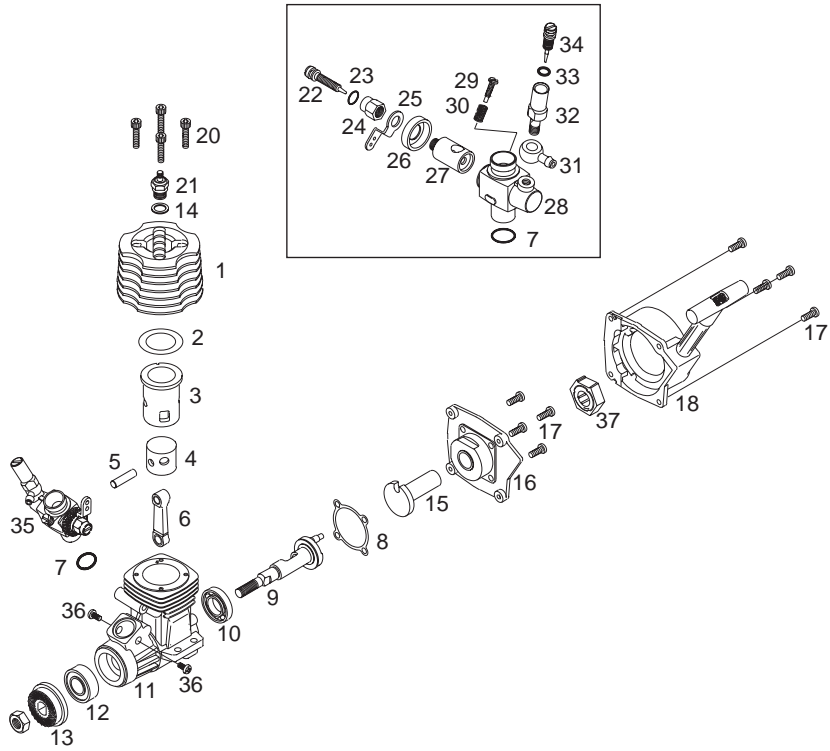

Field Bag
DTXP2010, DTXP2000

NITRO EVADER ST

DuraTrax .18

Stock #	Description	Includes
DTXG0353	Bearing Front	12 x1pc
DTXG0363	Bearing Rear	10 x1pc
DTXG0381	Carb Barrel (Rotor)	27 x1pc
DTXG0403	Carb Dust Cover	26 x1pc
DTXG0409	Carb Body	28 x1pc
DTXG0430	Carb Gasket (O-Ring)	7 x1pc
DTXG0443	Carb Complete	35 x1pc
DTXG0455	Carb Retainer Screws	36 x2pcs
DTXG0473	Connecting Rod	6 x1pc
DTXG0498	Coverplate w/Gasket	8,16 x1pc
DTXG0503	Coverplate Gasket	8 x1pc
DTXG0513	Coverplate Screws	17 x4pcs
DTXG0524	Crankcase	11 x1pc
DTXG0536	Crankshaft	9 x1pc
DTXG0537	One-Way Bearing	37 x1pc
DTXG0549	Cylinder/Piston Set	3,4 x1pc
DTXG0558	Fuel Inlet	31 x1pc

Stock #	Description	Includes
DTXG0563	Drive Washer	13 x1pc
DTXG0584	Heatsink Head w/Gasket	1,2 x1pc
DTXG0593	Head Gasket	2 x1pc
DTXG0599	Head Screws (4)	20 x4pcs
DTXG0597	Idle Needle w/O-Ring	22,23 x1pc
DTXG0608	Idle Needle O-Ring	23 x1pc
DTXG0616	Needle Socket	32 x1pc
DTXG0623	Needle Valve w/O-Ring	33,34 x1pc
DTXG0624	Needle Valve Assembly	31,32,33,34 x1pc
DTXG0631	Needle Valve O-Ring	33 x1pc
DTXG0643	Piston Pin	5 x1pc
DTXG0753	Recoil Starter Assembly	18 x1pc
DTXG0763	Start Shaft	15 x1pc
DTXG0804	Throttle Arm	25 x1pc
DTXG0808	Throttle Arm Nut	24 x1pc
DTXG0813	Throttle Stop Screw Assy	29,30 x1pc
DTXG3001	Silver Sport Glow Plug	14,21 x1pc