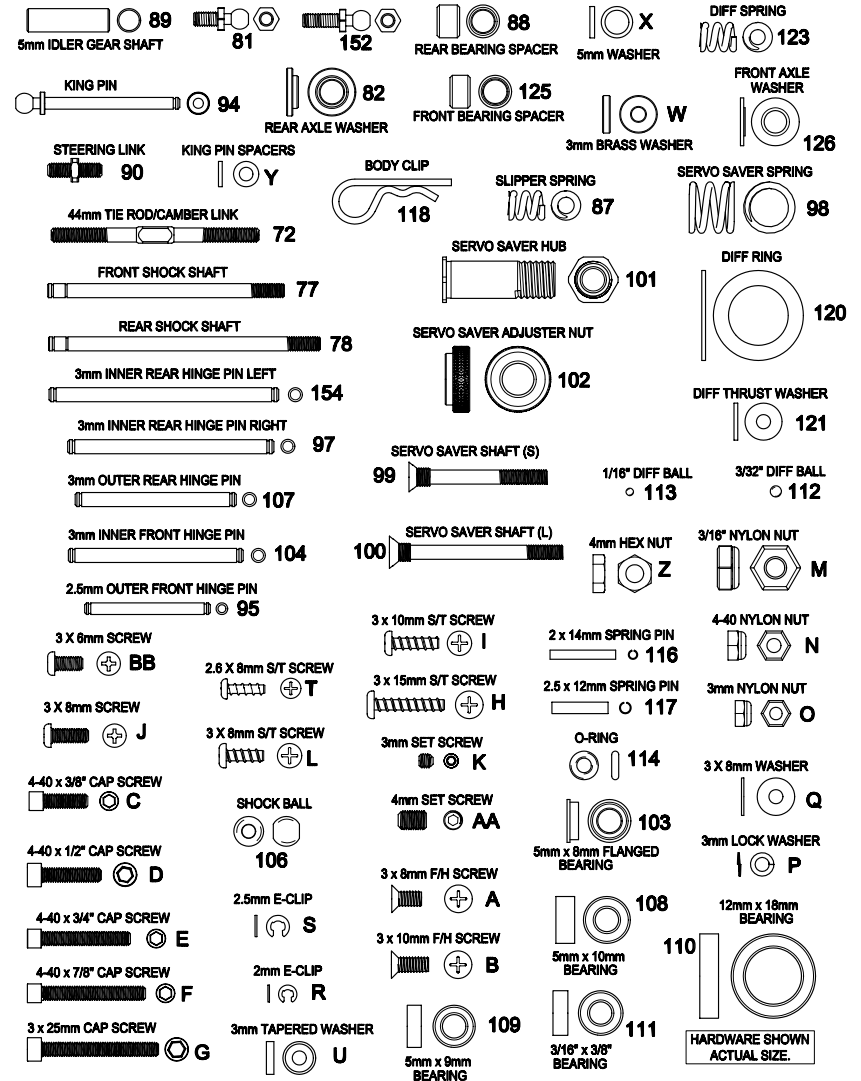

Hardware Chart