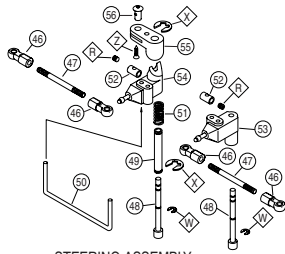

*Optional

DURATRAX

NITRO QUAKE

RADIO TRAY

REAR SUSPENSION

FRONT SUSPENSION

STEERING ASSEMBLY

CHASSIS

GEARBOX/BULKHEADS

ENGINE/CLUTCH ASSEMBLY

DIFFERENTIALS

CHASSIS CENTER

LINKAGES

CENTER DIFFERENTIAL ASSEMBLY

Hardware

	3x10mm S/T Screw		3mm Locknut
	3x15mm S/T Screw		4mm Locknut
	4x12mm S/T Screw		2.5mm E-Clip
	4x15mm S/T Screw		3mm E-Clip
	4x22mm FH S/T Screw		5mm E-Clip
	4x25mm FH S/T Screw		3mm Washer
	4x33mm FH S/T Screw		2x7mm FH Screw
	4x16mm FH S/T Screw		5x10mm Ball Bearing
	4x10mm S/T Screw		6x12mm Ball Bearing
	4x6mm F/H Screw		8x16mm Ball Bearing
	3x4mm Screw		
	4x22mm Screw		
	3x5mm Cap Screw		
	3x12mm Cap Screw		
	3x20mm Cap Screw		
	3x3mm Set Screw		
	3x4mm Set Screw		
	4x5mm Set Screw		
	5x5mm Set Screw		