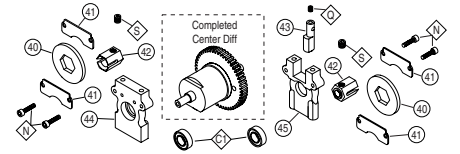

GEARBOX/BULKHEADS

ENGINE/CLUTCH ASSEMBLY

DIFFERENTIALS

CHASSIS CENTER

LINKAGES

CENTER DIFFERENTIAL ASSEMBLY

Hardware

	3x10mm S/T Screw		3mm Locknut
	3x15mm S/T Screw		4mm Locknut
	4x12mm S/T Screw		2.5mm E-Clip
	4x15mm S/T Screw		3mm E-Clip
	4x22mm FH S/T Screw		5mm E-Clip
	4x25mm FH S/T Screw		3mm Washer
	4x33mm FH S/T Screw		2x7mm FH Screw
	4x16mm FH S/T Screw		5x10mm Ball Bearing
	4x10mm S/T Screw		6x12mm Ball Bearing
	4x6mm F/H Screw		8x16mm Ball Bearing
	3x4mm Screw		
	4x22mm Screw		
	3x5mm Cap Screw		
	3x12mm Cap Screw		
	3x20mm Cap Screw		
	3x3mm Set Screw		
	3x4mm Set Screw		
	4x5mm Set Screw		
	5x5mm Set Screw		