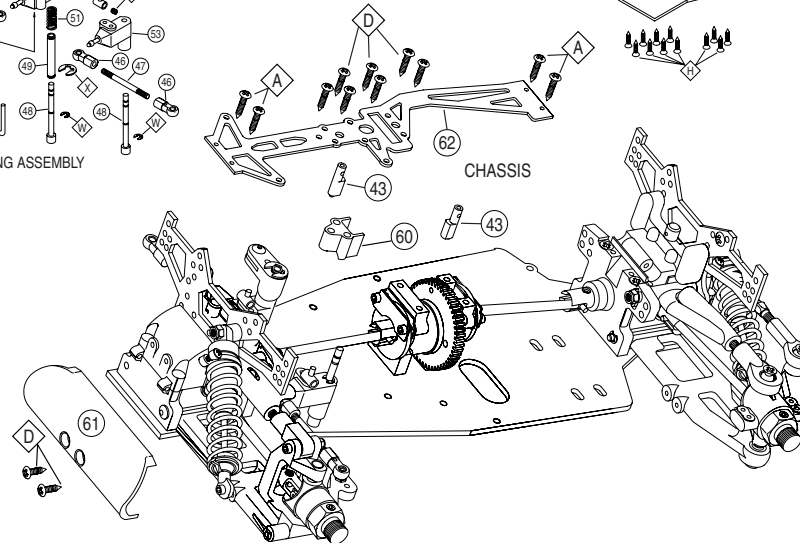

GEARBOX/BULKHEADS

ENGINE/CLUTCH ASSEMBLY

DIFFERENTIALS

CHASSIS CENTER

LINKAGES

CENTER DIFFERENTIAL ASSEMBLY

Hardware

	3x10mm S/T Screw		3mm Locknut
	3x15mm S/T Screw		4mm Locknut
	4x12mm S/T Screw		2.5mm E-Clip
	4x15mm S/T Screw		3mm E-Clip
	4x22mm FH S/T Screw		5mm E-Clip
	4x25mm FH S/T Screw		3mm Washer
	4x33mm FH S/T Screw		2x7mm FH Screw
	4x16mm FH S/T Screw		5x10mm Ball Bearing
	4x10mm S/T Screw		6x12mm Ball Bearing
	4x6mm F/H Screw		8x16mm Ball Bearing
	3x4mm Screw		
	4x22mm Screw		
	3x5mm Cap Screw		
	3x12mm Cap Screw		
	3x20mm Cap Screw		
	3x3mm Set Screw		
	3x4mm Set Screw		
	4x5mm Set Screw		
	5x5mm Set Screw		