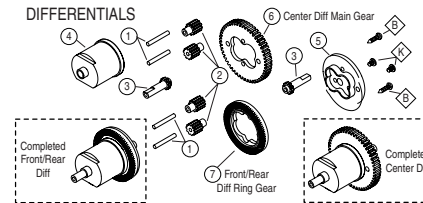

*Optional

DURATRAX

NITRO QUAKE

RADIO TRAY

REAR SUSPENSION

FRONT SUSPENSION

STEERING ASSEMBLY

CHASSIS

GEARBOX/BULKHEADS

ENGINE/CLUTCH ASSEMBLY

DIFFERENTIALS

CHASSIS CENTER

LINKAGES

CENTER DIFFERENTIAL ASSEMBLY

Hardware

	3x10mm S/T Screw		3mm Locknut
	3x15mm S/T Screw		4mm Locknut
	4x12mm S/T Screw		2.5mm E-Clip
	4x15mm S/T Screw		3mm E-Clip
	4x22mm FH S/T Screw		5mm E-Clip
	4x25mm FH S/T Screw		3mm Washer
	4x33mm FH S/T Screw		2x7mm FH Screw
	4x16mm FH S/T Screw		5x10mm Ball Bearing
	4x10mm S/T Screw		6x12mm Ball Bearing
	4x6mm F/H Screw		8x16mm Ball Bearing
	3x4mm Screw		
	4x22mm Screw		
	3x5mm Cap Screw		
	3x12mm Cap Screw		
	3x20mm Cap Screw		
	3x3mm Set Screw		
	3x4mm Set Screw		
	4x5mm Set Screw		
	5x5mm Set Screw		