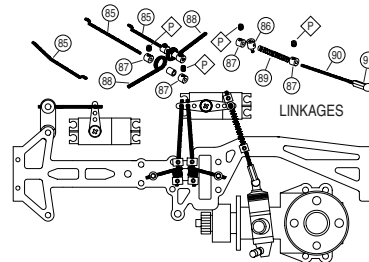

GEARBOX/BULKHEADS

ENGINE/CLUTCH ASSEMBLY

DIFFERENTIALS

CHASSIS CENTER

LINKAGES

CENTER DIFFERENTIAL ASSEMBLY

Hardware

	3x10mm S/T Screw		3mm Locknut
	3x15mm S/T Screw		4mm Locknut
	4x12mm S/T Screw		2.5mm E-Clip
	4x15mm S/T Screw		3mm E-Clip
	4x22mm FH S/T Screw		5mm E-Clip
	4x25mm FH S/T Screw		3mm Washer
	4x33mm FH S/T Screw		2x7mm FH Screw
	4x16mm FH S/T Screw		5x10mm Ball Bearing
	4x10mm S/T Screw		6x12mm Ball Bearing
	4x6mm F/H Screw		8x16mm Ball Bearing
	3x4mm Screw		
	4x22mm Screw		
	3x5mm Cap Screw		
	3x12mm Cap Screw		
	3x20mm Cap Screw		
	3x3mm Set Screw		
	3x4mm Set Screw		
	4x5mm Set Screw		
	5x5mm Set Screw		