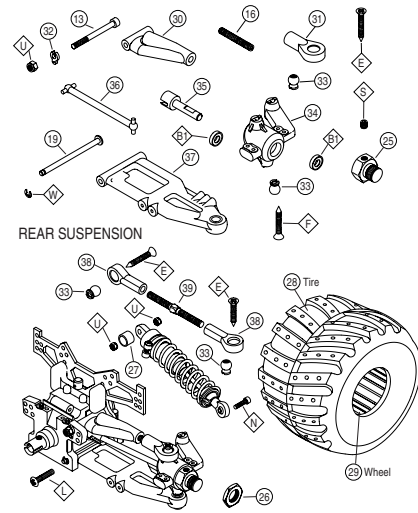

REAR SUSPENSION