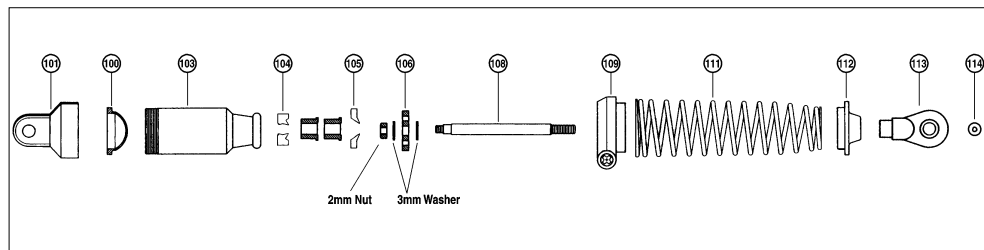

Stock #	Description	Quantity	Stock #	Description	Quantity
DTXG0355	Front Bearing	9 x1pc	DTXG0585	Heatsink Head Black	1 x1pc
DTXG0365	Rear Bearing	8 x1pc	DTXG0595	Heatsink Head Gasket	25 x1pc
DTXG0405	Carburetor Dust Cover	35 x1pc	DTXG0601	Head Screws	27 x4pcs
DTXG0410	Carburetor Body	30 x1pc	DTXG0606	Idle Needle	37 x1pc
DTXG0445	Carburetor Complete	x1pc	DTXG0607	O-Ring for Idle Needle	42 x2pcs
DTXG0460	Carburetor Retainer with Nut	29 x1pc	DTXG0617	Needle Socket	32 x1pc
DTXG0467	Carburetor O-Ring	43 x1pc	DTXG0625	Needle Valve	31 x1pc
DTXG0475	Connecting Rod	5 x1pc	DTXG0630	Needle O-Ring	41 x1pc
DTXG0495	Cover Plate Recoil	15 x1pc	DTXG0635	One Way Bearing	16,17 x1pc
DTXG0495*	Cover Plate Standard	Not Shown	DTXG0645	Piston Pin	10 x1pc
DTXG0505	Cover Plate Gasket	26 x1pc	DTXG0650	Piston Pin Retainer	11 x2pcs
DTXG0511	Cover Plate Screws	28 x4pcs	DTXG0755	Recoil Starter Set	18,19,20,21, 22,23,24 x1pc
DTXG0525	Crankcase	7 x1pc	DTXG0758	Slide Valve	34 x1pc
DTXG0531	Crankshaft for Recoil	6 x1pc	DTXG0770	Start Shaft	14 x1pc
DTXG0533*	Crankshaft Standard	Not Shown	DTXG0775	Start Shaft Pin	45 x1pc
DTXG0552	Cylinder/Piston Assembly	3,4 x1pc	DTXG0780	Start Shaft Spring	44 x1pc
DTXG0557	Fuel Inlet Nozzle	33 x1pc	DTXG0805	Throttle Arm	36 x1pc
DTXG0565	Drive Washer	12 x1pc	DTXG0815	Throttle Stop Screw	38,39,40 x1pc
DTXG0566	Drive Washer Collet	13 x1pc			
DTXG0570	Head Button	2 x1pc			

*Optional