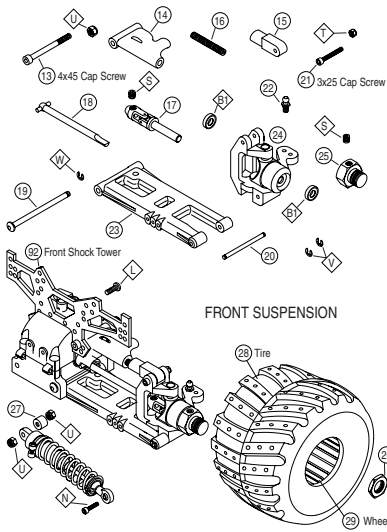

FRONT SUSPENSION