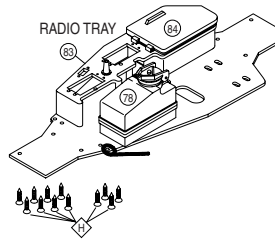

DURATRAX

NITRO QUAKE

RADIO TRAY