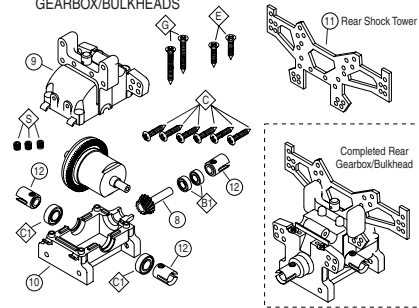

*Optional

DURATRAX

NITRO QUAKE

RADIO TRAY

REAR SUSPENSION

FRONT SUSPENSION

STEERING ASSEMBLY

CHASSIS

GEARBOX/BULKHEADS

ENGINE/CLUTCH ASSEMBLY

DIFFERENTIALS

CHASSIS CENTER

LINKAGES

CENTER DIFFERENTIAL ASSEMBLY

Hardware

	3x10mm S/T Screw		3mm Locknut
	3x15mm S/T Screw		4mm Locknut
	4x12mm S/T Screw		2.5mm E-Clip
	4x15mm S/T Screw		3mm E-Clip
	4x22mm FH S/T Screw		5mm E-Clip
	4x25mm FH S/T Screw		3mm Washer
	4x33mm FH S/T Screw		2x7mm FH Screw
	4x16mm FH S/T Screw		5x10mm Ball Bearing
	4x10mm S/T Screw		6x12mm Ball Bearing
	4x6mm F/H Screw		8x16mm Ball Bearing
	3x4mm Screw		
	4x22mm Screw		
	3x5mm Cap Screw		
	3x12mm Cap Screw		
	3x20mm Cap Screw		
	3x3mm Set Screw		
	3x4mm Set Screw		
	4x5mm Set Screw		
	5x5mm Set Screw		