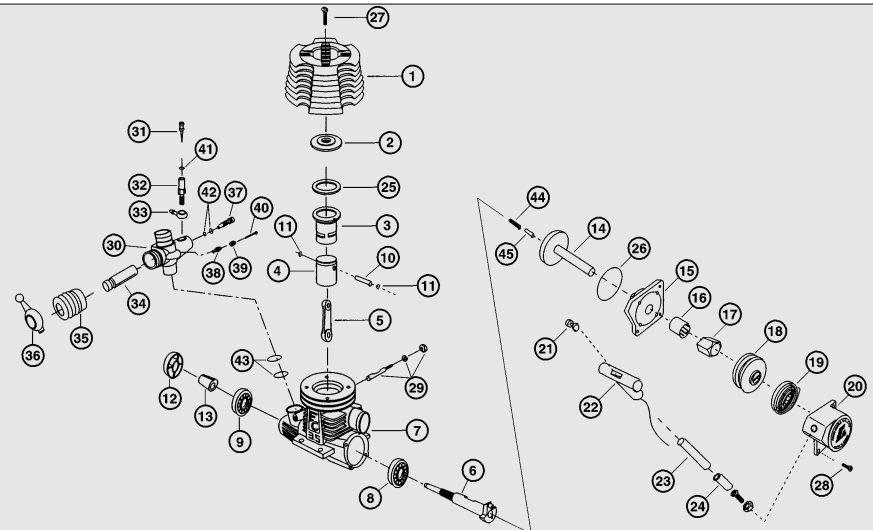

Optional Parts

DTXC6365	Body Unpainted
DTXC7170	Clutch Spring Racing (3)
DTXC8302	Steel Main Gear (51T)
DTXC9575	Stabilizer Bar Set
DTXC9731	Titanium Shock Shaft (2)
DTXC9733	Torsen Differential Center
DTXC9734	Torsen Differential Front/Rear
DTXC9748	Turnbuckle 5 x 35mm (2)

To order replacement parts or to send your model in for repairs covered under warranty, you should send your model to DuraTrax's authorized U.S. repair facility:

Hobby Services
1610 Interstate Drive
Champaign, Illinois 61822
Attn: Service Department
Phone: (217) 398-0007 9:00 A.M. - 5:00 P.M. Central Time M-F
E-Mail: hobbyservices@hobbico.com

ST indicates Stress-Tech™ part

TORQ .21 EXPLODED VIEW & PARTS LIST

Replacement Parts