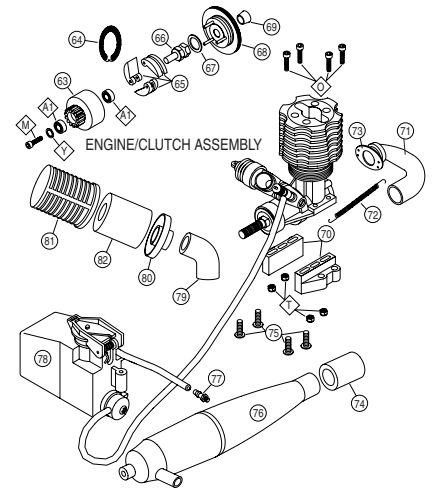

GEARBOX/BULKHEADS

ENGINE/CLUTCH ASSEMBLY

DIFFERENTIALS

CHASSIS CENTER

LINKAGES

CENTER DIFFERENTIAL ASSEMBLY

Hardware

	3x10mm S/T Screw		3mm Locknut
	3x15mm S/T Screw		4mm Locknut
	4x12mm S/T Screw		2.5mm E-Clip
	4x15mm S/T Screw		3mm E-Clip
	4x22mm FH S/T Screw		5mm E-Clip
	4x25mm FH S/T Screw		3mm Washer
	4x33mm FH S/T Screw		2x7mm FH Screw
	4x16mm FH S/T Screw		5x10mm Ball Bearing
	4x10mm S/T Screw		6x12mm Ball Bearing
	4x6mm F/H Screw		8x16mm Ball Bearing
	3x4mm Screw		
	4x22mm Screw		
	3x5mm Cap Screw		
	3x12mm Cap Screw		
	3x20mm Cap Screw		
	3x3mm Set Screw		
	3x4mm Set Screw		
	4x5mm Set Screw		
	5x5mm Set Screw		