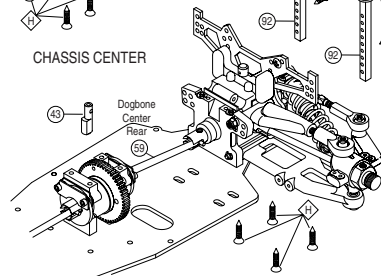

GEARBOX/BULKHEADS

ENGINE/CLUTCH ASSEMBLY

DIFFERENTIALS

CHASSIS CENTER

LINKAGES

CENTER DIFFERENTIAL ASSEMBLY

Hardware

	3x10mm S/T Screw		3mm Locknut
	3x15mm S/T Screw		4mm Locknut
	4x12mm S/T Screw		2.5mm E-Clip
	4x15mm S/T Screw		3mm E-Clip
	4x22mm FH S/T Screw		5mm E-Clip
	4x25mm FH S/T Screw		3mm Washer
	4x33mm FH S/T Screw		2x7mm FH Screw
	4x16mm FH S/T Screw		5x10mm Ball Bearing
	4x10mm S/T Screw		6x12mm Ball Bearing
	4x6mm F/H Screw		8x16mm Ball Bearing
	3x4mm Screw		
	4x22mm Screw		
	3x5mm Cap Screw		
	3x12mm Cap Screw		
	3x20mm Cap Screw		
	3x3mm Set Screw		
	3x4mm Set Screw		
	4x5mm Set Screw		
	5x5mm Set Screw		