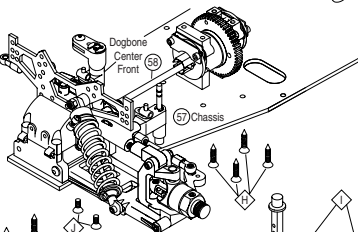

*Optional

DURATRAX

NITRO QUAKE

RADIO TRAY

REAR SUSPENSION

FRONT SUSPENSION

STEERING ASSEMBLY

CHASSIS

GEARBOX/BULKHEADS

ENGINE/CLUTCH ASSEMBLY

DIFFERENTIALS

CHASSIS CENTER

LINKAGES

CENTER DIFFERENTIAL ASSEMBLY

Hardware

	3x10mm S/T Screw		3mm Locknut
	3x15mm S/T Screw		4mm Locknut
	4x12mm S/T Screw		2.5mm E-Clip
	4x15mm S/T Screw		3mm E-Clip
	4x22mm FH S/T Screw		5mm E-Clip
	4x25mm FH S/T Screw		3mm Washer
	4x33mm FH S/T Screw		2x7mm FH Screw
	4x16mm FH S/T Screw		5x10mm Ball Bearing
	4x10mm S/T Screw		6x12mm Ball Bearing
	4x6mm F/H Screw		8x16mm Ball Bearing
	3x4mm Screw		
	4x22mm Screw		
	3x5mm Cap Screw		
	3x12mm Cap Screw		
	3x20mm Cap Screw		
	3x3mm Set Screw		
	3x4mm Set Screw		
	4x5mm Set Screw		
	5x5mm Set Screw		