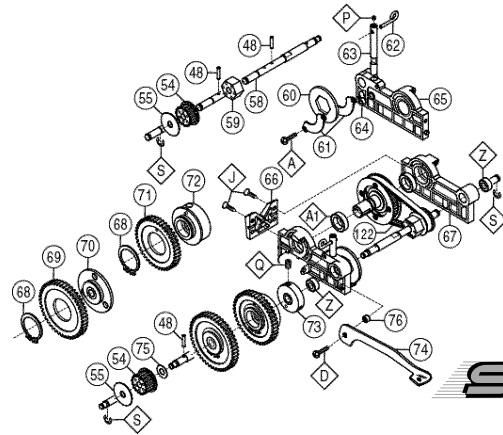

Stock # Description

DTXC9142	Shock Spring Adjuster	13 x4pcs
DTXC9175	Shock Body Front	1 x2pcs
DTXC9180	Shock Body Rear	2 x2pcs
DTXC9195	Shock Tower Front ST	33 x1pc
DTXC9252	Shock Tower Rear ST	53 x1pc
DTXC9350	Snap Clips	68 x2pcs
DTXC9410	Spur Gear Two Speed 42T	71 x1pc
DTXC9412	Spur Gear Two Speed 46T	69 x1pc
DTXC9548	Suspension Arm Front ST	40 x2pcs
DTXC9556	Suspension Arm Rear ST	82 x2pcs
DTXC9571	Steering Rod Set	113 x1pc, 49,114 x2pcs
DTXC9645	Throttle Linkage Hardware	116,120,121 x1pc, 119 x 2pcs
DTXC9655	Throttle Rod	118 x1pc
DTXC9660	Thrust Balls 1/16"	27 x10pcs
DTXC9661	Thrust Washer	26 x2pcs
DTXC9696	Tie Rod with Ends	115 x2pcs, 114 x4pcs
DTXC9698	Timing Pulley 18T	54,55 x4pcs
DTXC9699	Timing Pulley 38T	19 x1pc, 20 x2pcs
DTXC9721	Tires Radial with Foam	123,124 x4pcs
DTXC9736	Tuned Pipe	86,97 x1pc
DTXC9751	Turnbuckle Upper Front	35 x2pcs, 34 x4pcs
DTXC9752	Turnbuckle Upper Rear	78 x2pcs, 79 x4pcs
DTXC9765	Washer Set Two Speed	75,91 x1pc
DTXC9881	Wheels 5-Spoke Star Chrome	125 x4pcs
DTXC9945	Wheel Hub Front	42 x2pcs
DTXZ1070	Instructions	x1pc
DTXZ1080	Parts List	x1pc

Optional:
DTXG0442.....Carburetor Slide ValveNot Shown
DTXG0497.....Coverplate StandardNot Shown
DTXG0587.....Heatsink Head PurpleNot Shown

REAR SUSPENSION

BULKHEADS / BELTS FRONT

HARDWARE

- ⊠ 3x10mm Screw
- ⊠ 3x12mm Screw
- ⊠ 3x15mm Screw
- ⊠ 3x20mm Screw
- ⊠ 3x25mm Screw
- ⊠ 3x6mm FH Screw
- ⊠ 3x8mm FH Screw
- ⊠ 3x10mm FH Screw
- ⊠ 3x8mm FH S/T Screw
- ⊠ 2x8mm FH S/T Screw
- ⊠ 3x8mm S/T Screw
- ⊠ 3x12mm S/T Screw
- ⊠ 3x6mm Cap Screw
- ⊠ 3x10mm Cap Screw
- ⊠ 3x3mm Set Screw
- ⊠ 4x8mm Set Screw
- ⊠ 2.5mm E-Clip
- ⊠ 4mm E-Clip
- ⊠ 2mm Washer
- ⊠ 3mm Washer
- ⊠ 2mm Nut
- ⊠ 2.6mm Nut
- ⊠ 4mm Locknut
- ⊠ 5x8mm Bushing
- ⊠ 5x10mm Ball Bearing
- ⊠ 10x15mm Ball Bearing

DIFFERENTIALS

SHOCKS

THROTTLE LINKAGE

PULLEYS

WHEELS / TIRES

GEARBOX

STEERING LINKAGE

ENGINE / CLUTCH ASSEMBLY