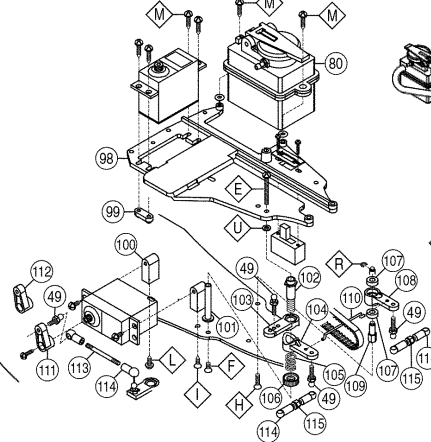

Optional:
DTXG0442.....Carburetor Slide ValveNot Shown
DTXG0497.....Coverplate StandardNot Shown
DTXG0587.....Heatsink Head PurpleNot Shown

REAR SUSPENSION

BULKHEADS / BELTS FRONT

HARDWARE

- ⊠ 3x10mm Screw
- ⊠ 3x12mm Screw
- ⊠ 3x15mm Screw
- ⊠ 3x20mm Screw
- ⊠ 3x25mm Screw
- ⊠ 3x6mm FH Screw
- ⊠ 3x8mm FH Screw
- ⊠ 3x10mm FH Screw
- ⊠ 3x8mm FH S/T Screw
- ⊠ 2x8mm FH S/T Screw
- ⊠ 3x8mm S/T Screw
- ⊠ 3x12mm S/T Screw
- ⊠ 3x6mm Cap Screw
- ⊠ 3x10mm Cap Screw
- ⊠ 3x3mm Set Screw
- ⊠ 4x8mm Set Screw
- ⊠ 2.5mm E-Clip
- ⊠ 4mm E-Clip
- ⊠ 2mm Washer
- ⊠ 3mm Washer
- ⊠ 2mm Nut
- ⊠ 2.6mm Nut
- ⊠ 4mm Locknut
- ⊠ 5x8mm Bushing
- ⊠ 5x10mm Ball Bearing
- ⊠ 10x15mm Ball Bearing

DIFFERENTIALS

SHOCKS

THROTTLE LINKAGE

PULLEYS

WHEELS / TIRES

GEARBOX

STEERING LINKAGE

ENGINE / CLUTCH ASSEMBLY