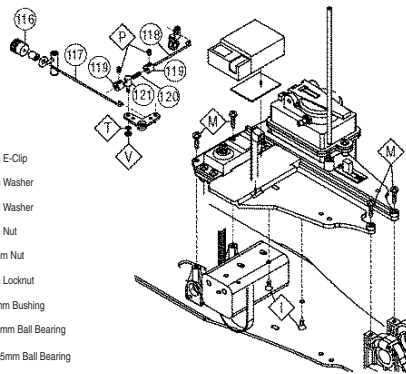

Optional:
DTXG0442.....Carburetor Slide ValveNot Shown
DTXG0497.....Coverplate StandardNot Shown
DTXG0587.....Heatsink Head PurpleNot Shown

REAR SUSPENSION

BULKHEADS / BELTS FRONT

HARDWARE

- ⊠ 3x10mm Screw
- ⊠ 3x12mm Screw
- ⊠ 3x15mm Screw
- ⊠ 3x20mm Screw
- ⊠ 3x25mm Screw
- ⊠ 3x6mm FH Screw
- ⊠ 3x8mm FH Screw
- ⊠ 3x10mm FH Screw
- ⊠ 3x8mm FH S/T Screw
- ⊠ 2x8mm FH S/T Screw
- ⊠ 3x8mm S/T Screw
- ⊠ 3x12mm S/T Screw
- ⊠ 3x6mm Cap Screw
- ⊠ 3x10mm Cap Screw
- ⊠ 3x3mm Set Screw
- ⊠ 4x8mm Set Screw
- ⊠ 2.5mm E-Clip
- ⊠ 4mm E-Clip
- ⊠ 2mm Washer
- ⊠ 3mm Washer
- ⊠ 2mm Nut
- ⊠ 2.6mm Nut
- ⊠ 4mm Locknut
- ⊠ 5x8mm Bushing
- ⊠ 5x10mm Ball Bearing
- ⊠ 10x15mm Ball Bearing

DIFFERENTIALS

SHOCKS

THROTTLE LINKAGE

PULLEYS

WHEELS / TIRES

GEARBOX

STEERING LINKAGE

ENGINE / CLUTCH ASSEMBLY