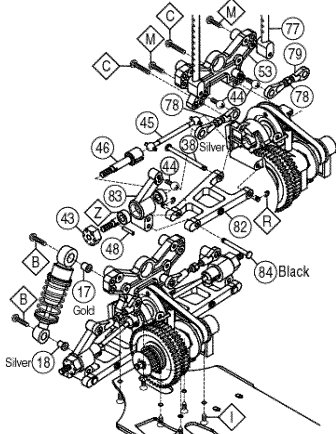

REAR SUSPENSION