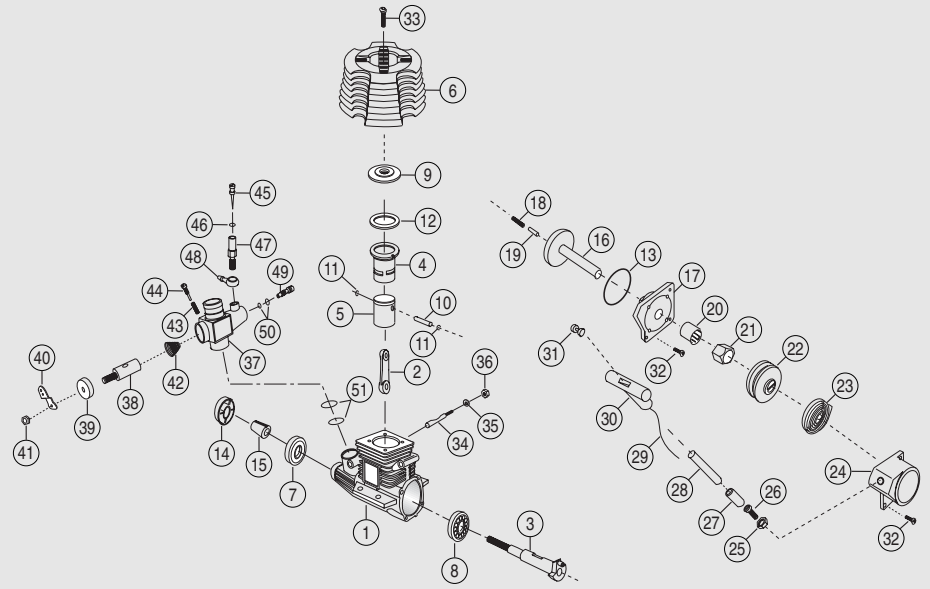

Optional Parts

DTXC6106	Belt Tensioner Set	
DTXC6417	Body Unpainted	
DTXC6865	Foam Bumper	
DTXC7026	Chassis 3.25mm T-6 Aluminum	
DTXC7121	Clutch Bell 14T 17T	
DTXC7122	Clutch Bell 15T 18T	
DTXC7124	Clutch Gear 14T Two Speed	
DTXC7125	Clutch Gear 15T Two Speed	
DTXC7126	Clutch Gear 16T Two Speed	
DTXC7127	Clutch Gear 17T Two Speed	
DTXC7128	Clutch Gear 18T Two Speed	
DTXC7129	Clutch Gear 19T Two Speed	
DTXC7280	CVD Drive Shaft (2)	
DTXC8245	Main Shaft One Speed	
DTXC8290	One Speed Conversion Kit	
DTXC8406	Radio Tray Graphite	
DTXC9104	Shock Spring Front 1.2mm Silver (2)	
DTXC9107	Shock Spring Rear 1.3mm Yellow (2)	
DTXC9108	Shock Spring Front 1.4mm Orange (2)	
DTXC9109	Shock Spring Rear 1.4mm Orange (2)	
DTXC9196	Shock Tower Front Graphite	
DTXC9253	Shock Tower Rear Graphite	
DTXC9406	Spur Gear 44T One Speed	
DTXC9411	Spur Gear 43T Two Speed	
DTXC9413	Spur Gear 47T Two Speed	
DTXC9415	Stabilizer Bar Kit 1.8mm	
DTXC9416	Stabilizer Bar Kit 2mm	
DTXC9722	Tire Slick with Foam (4)	
DTXC9882	Wheels 5-Spoke Star Black (4)	
DTXC9883	Wheels 10-Spoke White Narrow (4)	
DTXC9884	Wheels 5-Spoke Yellow Narrow (4)	

To order replacement parts or to send your model in for repairs covered under warranty, you should send your model to DuraTrax's authorized U.S. repair facility.

ST indicates Stress-Tech® part

VELOCITY .15 EXPLODED VIEW & PARTS LIST

Replacement Parts

Stock #	Description	Quantity	Stock #	Description	Quantity
DTXG0352	Bearing Front	7 x1pc	DTXG0602	Head Screws	33 x4pcs
DTXG0362	Bearing Rear	8 x1pc	DTXG0604	Idle Needle	49 x1pc
DTXG0380	Carburetor Barrel	38 x1pc	DTXG0607	Idle Needle O-Ring	50 x2pcs
DTXG0401	Carburetor Boot / Dust Cover	39 x1pc	DTXG0617	Needle Socket	47 x1pc
DTXG0411	Carburetor Body	37 x1pc	DTXG0622	Needle Valve	45 x1pc
DTXG0415	Carburetor Barrel Spring	42 x1pc	DTXG0630	Needle O-Ring	46 x1pc
DTXG0460	Carb Retainer & Nut	34,35,36 x1pc	DTXG0635	One-Way Bearing	20,21 x1pc
DTXG0468	Carburetor O-Ring	51 x2pcs	DTXG0642	Piston Pin	10 x1pc
DTXG0472	Connecting Rod	2 x1pc	DTXG0655	Piston Pin Retainers	11 x2pcs
DTXG0496	Coverplate for Recoil	17 x1pc	DTXG0752	Recoil Starter	22,23,24,25,26,27,28, 29,30,31 x1pc, 32 x3pcs
DTXG0502	Coverplate Gasket	13 x1pc	DTXG0762	Start Shaft	16 x1pc
DTXG0511	Coverplate Screws	32 x4pcs	DTXG0776	Start Shaft Pin	19 x1pc
DTXG0522	Crankcase	1 x1pc	DTXG0782	Start Shaft Spring	18 x1pc
DTXG0535	Crankshaft	3 x1pc	DTXG0802	Throttle Arm	40,41 x1pc
DTXG0553	Cylinder Piston Set	4,5 x1pc	DTXG0811	Throttle Stop Screw	43,44 x1pc
DTXG0557	Fuel Inlet Nozzle	48 x1pc			
DTXG0562	Drive Washer	14 x1pc			
DTXG0566	Drive Washer Collet	15 x1pc			
DTXG0572	Head Button	9 x1pc			
DTXG0586	Heatsink Head Black	6 x1pc			
DTXG0592	Heatsink Head Gasket	12 x1pc			

Optional:
DTXG0442.....Carburetor Slide Valve .....Not Shown
DTXG0497.....Coverplate Standard .....Not Shown
DTXG0587.....Heatsink Head Purple .....Not Shown