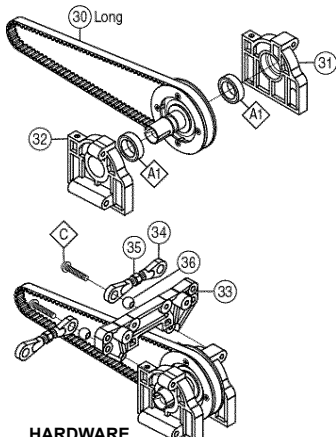

BULKHEADS / BELTS FRONT

HARDWARE

- ⊠ 3x10mm Screw
- ⊠ 3x12mm Screw
- ⊠ 3x15mm Screw
- ⊠ 3x20mm Screw
- ⊠ 3x25mm Screw
- ⊠ 3x6mm FH Screw
- ⊠ 3x8mm FH Screw
- ⊠ 3x10mm FH Screw
- ⊠ 3x8mm FH S/T Screw
- ⊠ 2x8mm FH S/T Screw
- ⊠ 3x8mm S/T Screw
- ⊠ 3x12mm S/T Screw
- ⊠ 3x6mm Cap Screw
- ⊠ 3x10mm Cap Screw
- ⊠ 3x3mm Set Screw
- ⊠ 4x8mm Set Screw
- ⊠ 2.5mm E-Clip
- ⊠ 4mm E-Clip
- ⊠ 2mm Washer
- ⊠ 3mm Washer
- ⊠ 2mm Nut
- ⊠ 2.6mm Nut
- ⊠ 4mm Locknut
- ⊠ 5x8mm Bushing
- ⊠ 5x10mm Ball Bearing
- ⊠ 10x15mm Ball Bearing