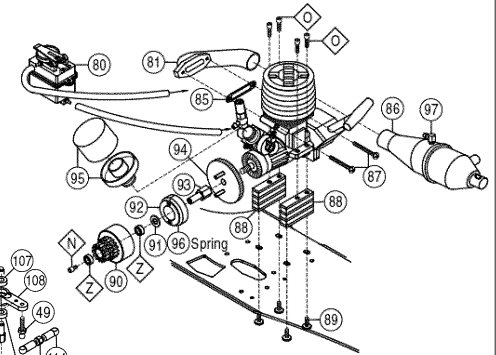

Optional:
DTXG0442.....Carburetor Slide ValveNot Shown
DTXG0497.....Coverplate StandardNot Shown
DTXG0587.....Heatsink Head PurpleNot Shown

REAR SUSPENSION

BULKHEADS / BELTS FRONT

HARDWARE

- ⊠ 3x10mm Screw
- ⊠ 3x12mm Screw
- ⊠ 3x15mm Screw
- ⊠ 3x20mm Screw
- ⊠ 3x25mm Screw
- ⊠ 3x6mm FH Screw
- ⊠ 3x8mm FH Screw
- ⊠ 3x10mm FH Screw
- ⊠ 3x8mm FH S/T Screw
- ⊠ 2x8mm FH S/T Screw
- ⊠ 3x8mm S/T Screw
- ⊠ 3x12mm S/T Screw
- ⊠ 3x6mm Cap Screw
- ⊠ 3x10mm Cap Screw
- ⊠ 3x3mm Set Screw
- ⊠ 4x8mm Set Screw
- ⊠ 2.5mm E-Clip
- ⊠ 4mm E-Clip
- ⊠ 2mm Washer
- ⊠ 3mm Washer
- ⊠ 2mm Nut
- ⊠ 2.6mm Nut
- ⊠ 4mm Locknut
- ⊠ 5x8mm Bushing
- ⊠ 5x10mm Ball Bearing
- ⊠ 10x15mm Ball Bearing

DIFFERENTIALS

SHOCKS

THROTTLE LINKAGE

PULLEYS

WHEELS / TIRES

GEARBOX

STEERING LINKAGE

ENGINE / CLUTCH ASSEMBLY