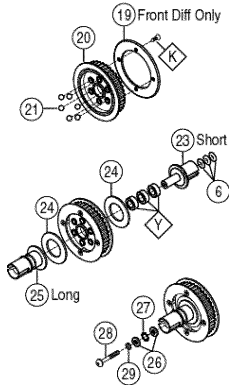

DIFFERENTIALS

SHOCKS