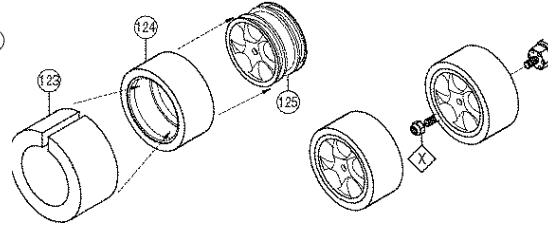

Optional:
DTXG0442.....Carburetor Slide ValveNot Shown
DTXG0497.....Coverplate StandardNot Shown
DTXG0587.....Heatsink Head PurpleNot Shown

REAR SUSPENSION

BULKHEADS / BELTS FRONT

HARDWARE

- ⊠ 3x10mm Screw
- ⊠ 3x12mm Screw
- ⊠ 3x15mm Screw
- ⊠ 3x20mm Screw
- ⊠ 3x25mm Screw
- ⊠ 3x6mm FH Screw
- ⊠ 3x8mm FH Screw
- ⊠ 3x10mm FH Screw
- ⊠ 3x8mm FH S/T Screw
- ⊠ 2x8mm FH S/T Screw
- ⊠ 3x8mm S/T Screw
- ⊠ 3x12mm S/T Screw
- ⊠ 3x6mm Cap Screw
- ⊠ 3x10mm Cap Screw
- ⊠ 3x3mm Set Screw
- ⊠ 4x8mm Set Screw
- ⊠ 2.5mm E-Clip
- ⊠ 4mm E-Clip
- ⊠ 2mm Washer
- ⊠ 3mm Washer
- ⊠ 2mm Nut
- ⊠ 2.6mm Nut
- ⊠ 4mm Locknut
- ⊠ 5x8mm Bushing
- ⊠ 5x10mm Ball Bearing
- ⊠ 10x15mm Ball Bearing

DIFFERENTIALS

SHOCKS

THROTTLE LINKAGE

PULLEYS

WHEELS / TIRES

GEARBOX

STEERING LINKAGE

ENGINE / CLUTCH ASSEMBLY