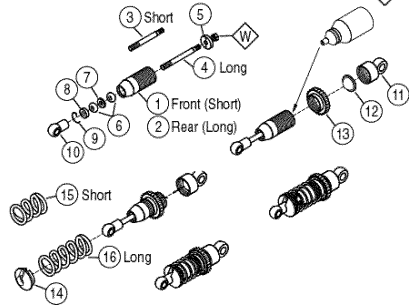

THROTTLE LINKAGE