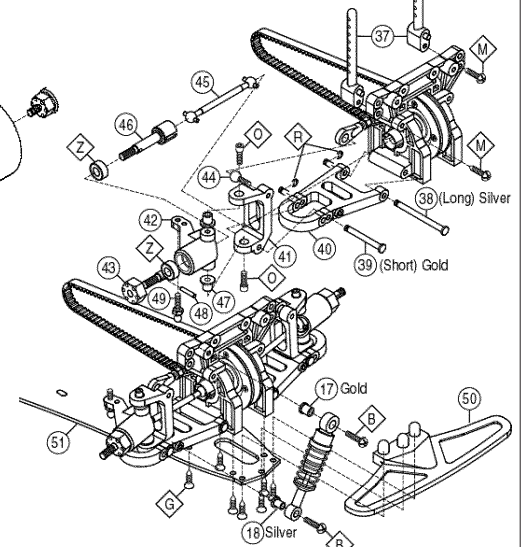

FRONT SUSPENSION

DURATRAX
STREET FORCE
GP