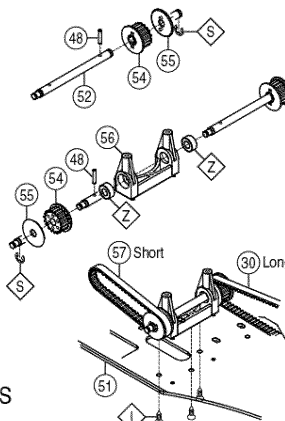

Optional:
DTXG0442.....Carburetor Slide ValveNot Shown
DTXG0497.....Coverplate StandardNot Shown
DTXG0587.....Heatsink Head PurpleNot Shown

REAR SUSPENSION

BULKHEADS / BELTS FRONT

HARDWARE

- ⊠ 3x10mm Screw
- ⊠ 3x12mm Screw
- ⊠ 3x15mm Screw
- ⊠ 3x20mm Screw
- ⊠ 3x25mm Screw
- ⊠ 3x6mm FH Screw
- ⊠ 3x8mm FH Screw
- ⊠ 3x10mm FH Screw
- ⊠ 3x8mm FH S/T Screw
- ⊠ 2x8mm FH S/T Screw
- ⊠ 3x8mm S/T Screw
- ⊠ 3x12mm S/T Screw
- ⊠ 3x6mm Cap Screw
- ⊠ 3x10mm Cap Screw
- ⊠ 3x3mm Set Screw
- ⊠ 4x8mm Set Screw
- ⊠ 2.5mm E-Clip
- ⊠ 4mm E-Clip
- ⊠ 2mm Washer
- ⊠ 3mm Washer
- ⊠ 2mm Nut
- ⊠ 2.6mm Nut
- ⊠ 4mm Locknut
- ⊠ 5x8mm Bushing
- ⊠ 5x10mm Ball Bearing
- ⊠ 10x15mm Ball Bearing

DIFFERENTIALS

SHOCKS

THROTTLE LINKAGE

PULLEYS

WHEELS / TIRES

GEARBOX

STEERING LINKAGE

ENGINE / CLUTCH ASSEMBLY