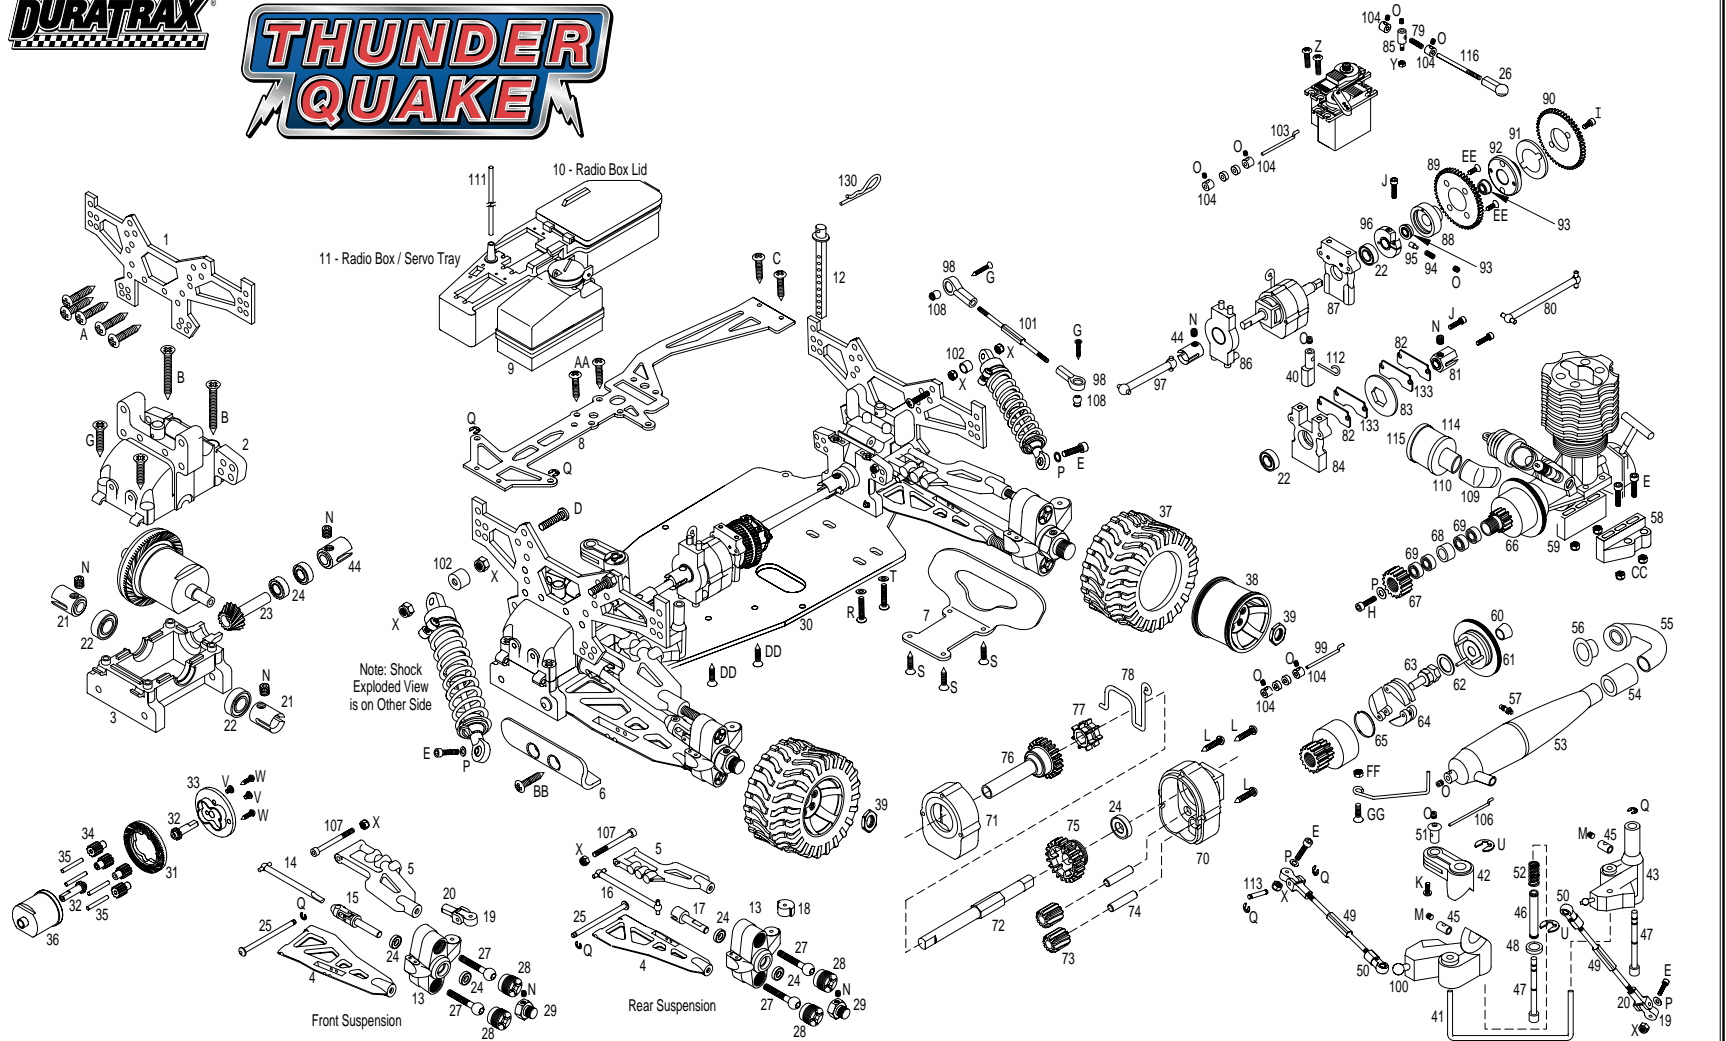

Optional

DTXG0495.....Cover Plate Standard.....Not Shown

SHOCK ASSEMBLY

THUNDER QUAKE

A M4 x 12 S/T Screw
B M4 x 33 F/H S/T Screw
C M3 x 12 S/T Screw
D M4 x 22 Machine Screw
E M3 x 20 Cap Screw

F M4 x 45 Cap Screw
G M4 x 22 F/H S/T Screw
H M3 x 5 Cap Screw
I M3 x 8 Cap Screw
J M3 x 12 Cap Screw