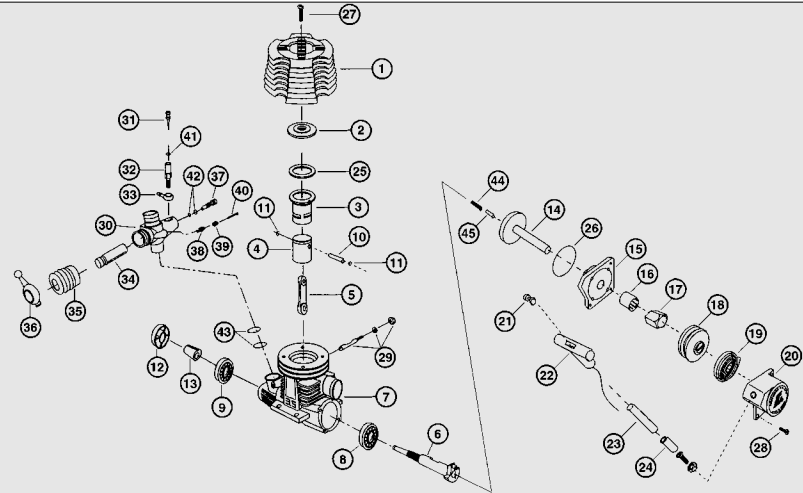

Optional Parts

DTXC7154	Clutch Shoes Racing (3)	
DTXC7170	Clutch Spring Racing (3)	
DTXC7473	Rear Universal Dogbone Axle	x1pc
DTXC6486	Body (Unpainted)	x1pc
DTXC9731	Titanium Shock Shaft (2)	

To order replacement parts or to send your model in for repairs covered under warranty, you should send your model to DuraTrax's authorized U.S. repair facility:

E-Mail: hobbyservices@hobbico.com

ST indicates Stress-Tech™ part

TORQ .21 EXPLODED VIEW & PARTS LIST