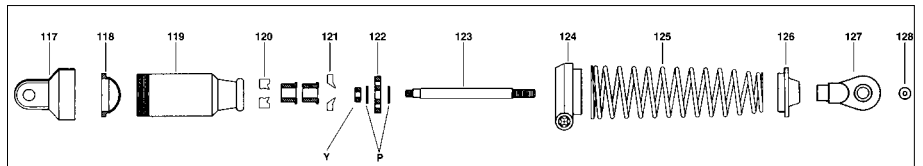

SHOCK ASSEMBLY