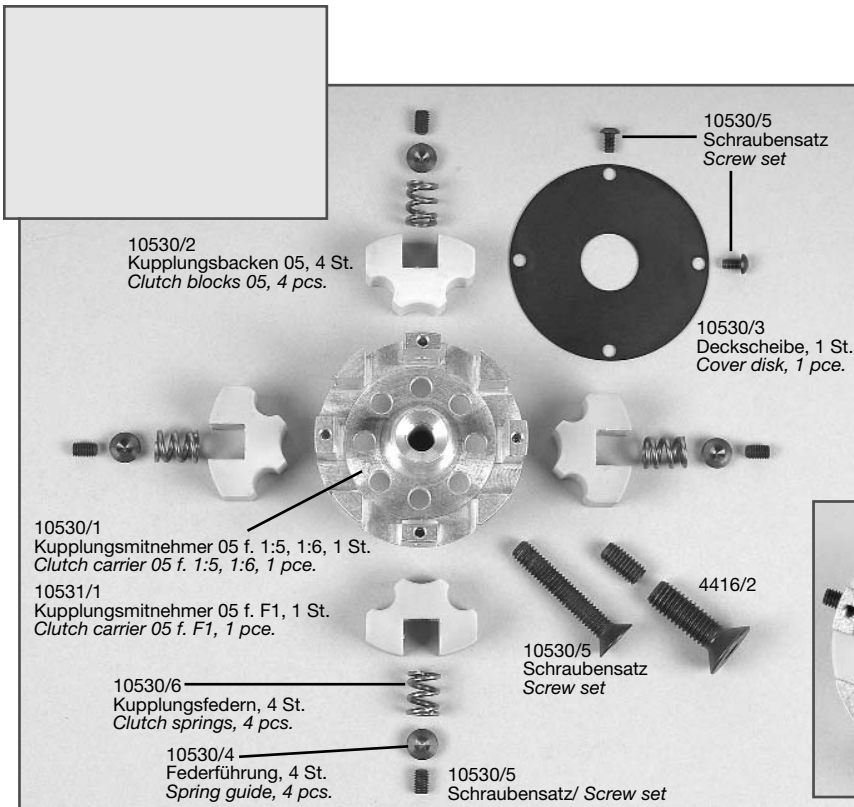

Montageanleitung für/ Mounting instruction for

Best.-Nr. 10530 4-Backenkupplung 05 einstellbar f. 1:5, 1:6/ Zenoah, CY, Set
Item N°. 10530 4-block clutch 05 adjustable f. 1:5, 1:6/ Zenoah, CY, set

Best.-Nr. 10531 4-Backenkupplung 05 einstellbar f. F1/ Zenoah, CY, Set
Item N°. 10531 4-block clutch 05 adjustable f. F1/ Zenoah, CY, set

FG Modellsport-Vertriebs-GmbH
Spanningerstr. 2
73650 Winterbach-Germany
Phone: +49 7181 9677-0
Fax: +49 7181 9677-20
info@fg-modellsport-gmbh.de
www.fg-modellsport-gmbh.de
www.fg-team.com

Kupplungsbacken mit Kupplungsfeder und Federführung nach Abbildung in den Kupplungsmittnehmer montieren. Gewindestifte M4x6 eindrehen, bis diese an der Federführung anliegen. Feder nicht vorspannen. Deckscheibe befestigen.

Mount the clutch blocks with clutch spring and spring guide into the clutch carrier as shown on the picture. Screw in the headless pins M4x6 until they sit close at the spring guide. Don't prestress the spring. Now fix the cover disk.

A.10530-111005

Montageanleitung für/ Mounting instruction for

Best.-Nr. 10530 4-Backenkupplung 05 einstellbar f. 1:5, 1:6/ Zenoah, CY, Set
Item N°. 10530 4-block clutch 05 adjustable f. 1:5, 1:6/ Zenoah, CY, set

Best.-Nr. 10531 4-Backenkupplung 05 einstellbar f. F1/ Zenoah, CY, Set
Item N°. 10531 4-block clutch 05 adjustable f. F1/ Zenoah, CY, set

FG Modellsport-Vertriebs-GmbH
Spanningerstr. 2
73650 Winterbach-Germany
Phone: +49 7181 9677-0
Fax: +49 7181 9677-20
info@fg-modellsport-gmbh.de
www.fg-modellsport-gmbh.de
www.fg-team.com