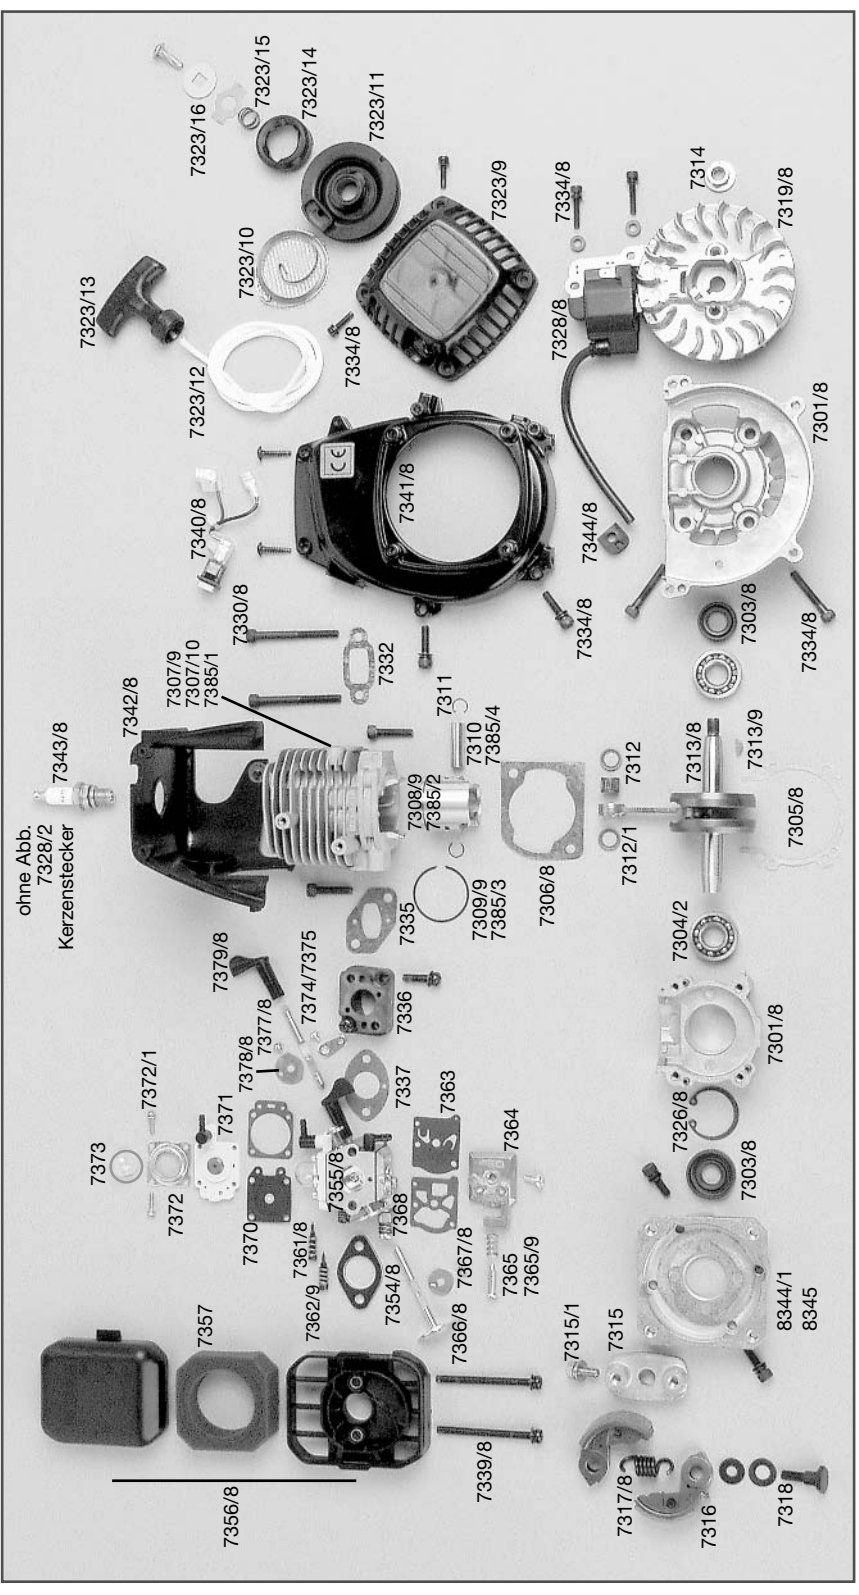

- 7339/8 Screws f. carburetor, 2 pcs.
- 7340/8 Circuit breaker, 1 pce.
- 7341/8 Engine housing A, 1 pce.
- 7342/8 Engine housing B, 1 pce.
- 7343/8 Spark plug, 1 pce.
- 7344/8 Cable bushing, 1 pce.
- 7354/8 Spacer block, 1 pce.
- 7355/8 Carburetor, 1 pce.
- 7356/8 Air filter compl., 1 pce.
- 7357 Air filter inserts, 2 pcs.
- 7361/8 Needle/full-speed/ spring, 2 pcs.
- 7362/9 Needle/idle speed/ spring G230/04, 2 pcs.
- 7363 Diaphragm, 2 pcs.
- 7364 Carburetor cover, 1 pce.
- 7365 Throttle screw /spring, 2 pcs.
- 7366/8 Valve, 1 pce.
- 7368 Leg spring, 1 pce.
- 7370 Diaphragm set, 2 pcs.
- 7371 Plastic part with carb. nipple, 1 pce.
- 7372 Metal part f. pump, 1 pce.
- 7372/1 Metal part f. metal part, 4 pcs.
- 7373 Pump, 1 pce.
- 7374 Carburetor arm, 1 pce.
- 7375 Screw f. carburetor arm, 1 pce.
- 7377/8 Choke shaft w. screw, 2 pcs.
- 7378/8 Choke flap, 1 pce.
- 7379/8 Choke lever, 2 pcs.

- 7385/1 Cylinder 26 ccm, 1 pce.
- 7385/2 Piston 26 ccm, 1 pce.
- 7385/3 Piston ring 26 ccm, 1 pce.
- 7385/4 Gudgeon pin 26 ccm, 1 pce.
- 8344/1 Coupling flange Solo/Zeno horizontal
- 8345 Coupling flange Zenoah vertical

**Radio control
Racing cars**

FG Modellsport-Vertriebs-GmbH
Spanningerstr. 2
73650 Winterbach-Germany
Phone: +49 7181 9677-0
Fax: +49 7181 9677-20
info@fg-modellsport-gmbh.de
www.fg-modellsport-gmbh.de
www.fg-team.com

EL:7300/9/210305

- 7374 Vergaserhebel, 1 St.
- 7375 Schraube f. Vergaserhebel, 1 St.
- 7377/8 Choke-Welle m. Schraube, 2 St.
- 7378/8 Choke-Klappe, 1 St.
- 7379/8 Choke-Hebel, 2 St.
- 7385/1 Zylinder 26 ccm, 1 St.
- 7385/2 Kugellager, 2 St.
- 7385/3 Kolbenring 26 ccm, 1 St.
- 7385/4 Kolbenbolzen 26 ccm, 1 St.
- 8344/1 Kuppl.-Flansch Zenoah liegend, 1 St.
- 8345 Kuppl.-Flansch Zenoah stehend, 1 St.