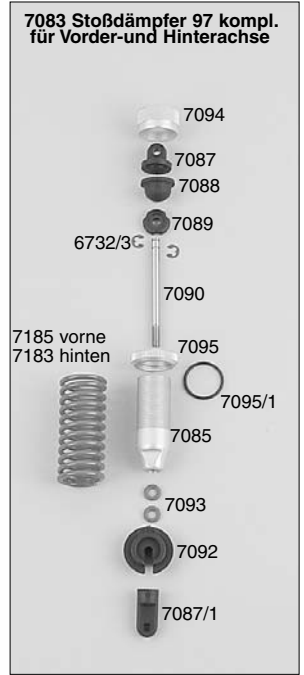

Die zum Chassis passenden Karosserie-Sets

Best.-Nr. 1404 Sportsline Chassis 04 lang 1:5	2049 McLaren, 2079 Porsche Carrera GT, 4049 Audi A4, 7169 Peugeot, 7239 Merc. C-Klasse 04, 7249 Merc. CLK-DTM, 7254 Honda, 7259 Opel V8, 8044 BMW 320, 8049 BMW GTR, 8165 BMW M3 GTR
1405 Sportsline Chassis 04 mittel 1:5	1049 Ren. Megane, 5049 New Beetle, 5064 Chrysler Viper
1406 Sportsline Chassis 04 kurz 1:5	5154 Porsche GT2, 5160 Porsche GT3
3404 Sportsline Chassis 04 lang 1:6, Truck	3049 CAT-Truck, 3053 Merc.-Truck 1834, 3064 Merc-Truck Atego, 3070 MAN-Truck
9404 Sportsline Chassis 04 lang Breitvers. 1:5	9149 Merc. CLK-GTR, 9159 Porsche GT1, 9054 Merc. C-291