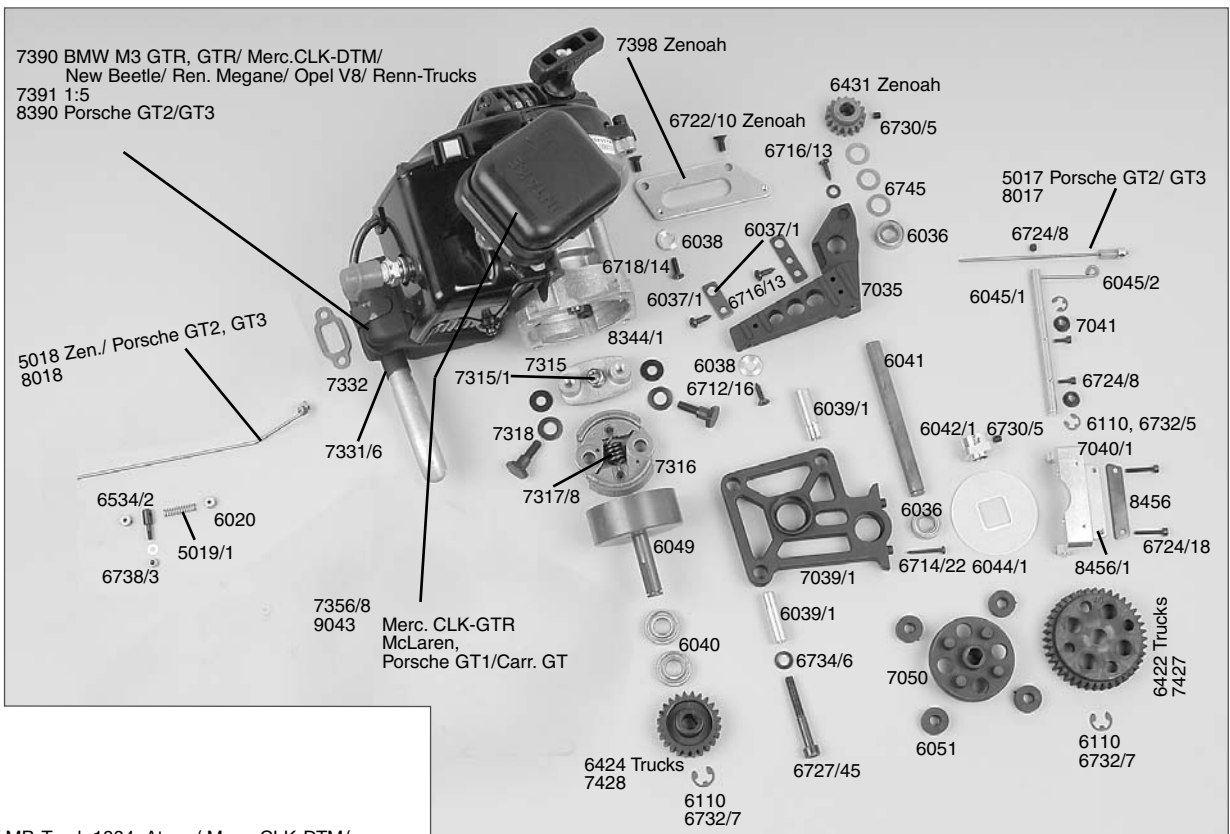

- 3014 McLaren/ MB-Truck 1834, Atego/ Merc. CLK-DTM/
  Honda/ Opel V8/ Peugeot/ C-Klasse04
- 7014 BMW M3 GTR/ Porsche GT2, GT3
- 8014 Audi A4/ BMW 320/ Megane/ BMW GTR
- 9014 CAT-Truck/ MAN-Truck/ C-291
- 9014/1 Merc. CLK-GTR/ Viper/ Porsche GT1/ Carr. GT