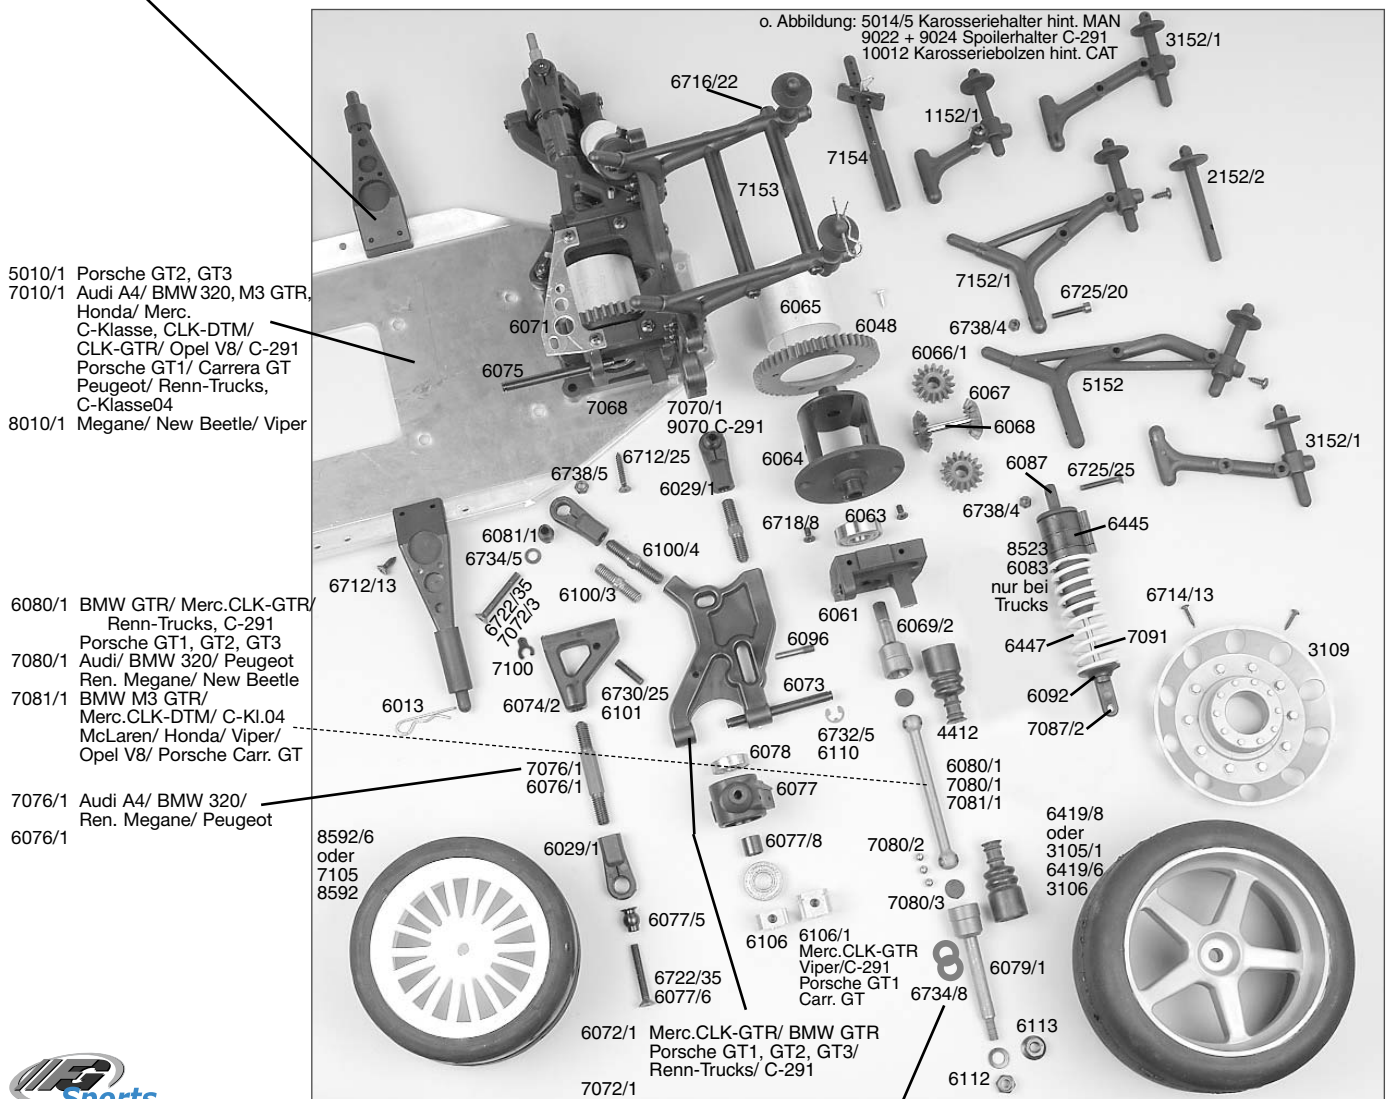

- 3014 McLaren/ MB-Truck 1834, Atego/ Merc. CLK-DTM/
  Honda/ Opel V8/ Peugeot/ C-Klasse04
- 7014 BMW M3 GTR/ Porsche GT2, GT3
- 8014 Audi A4/ BMW 320/ Megane/ BMW GTR
- 9014 CAT-Truck/ MAN-Truck/ C-291
- 9014/1 Merc. CLK-GTR/ Viper/ Porsche GT1/ Carr. GT