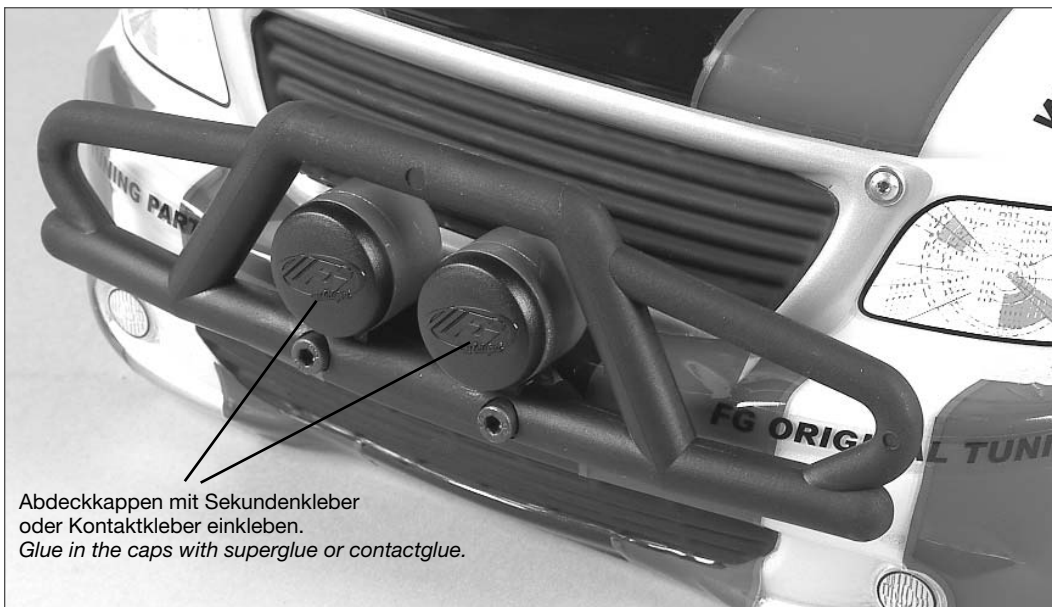

Abdeckkappen mit Sekundenkleber
oder Kontaktkleber einkleben.
Glue in the caps with superglue or contactglue.

A.6220-4-140206