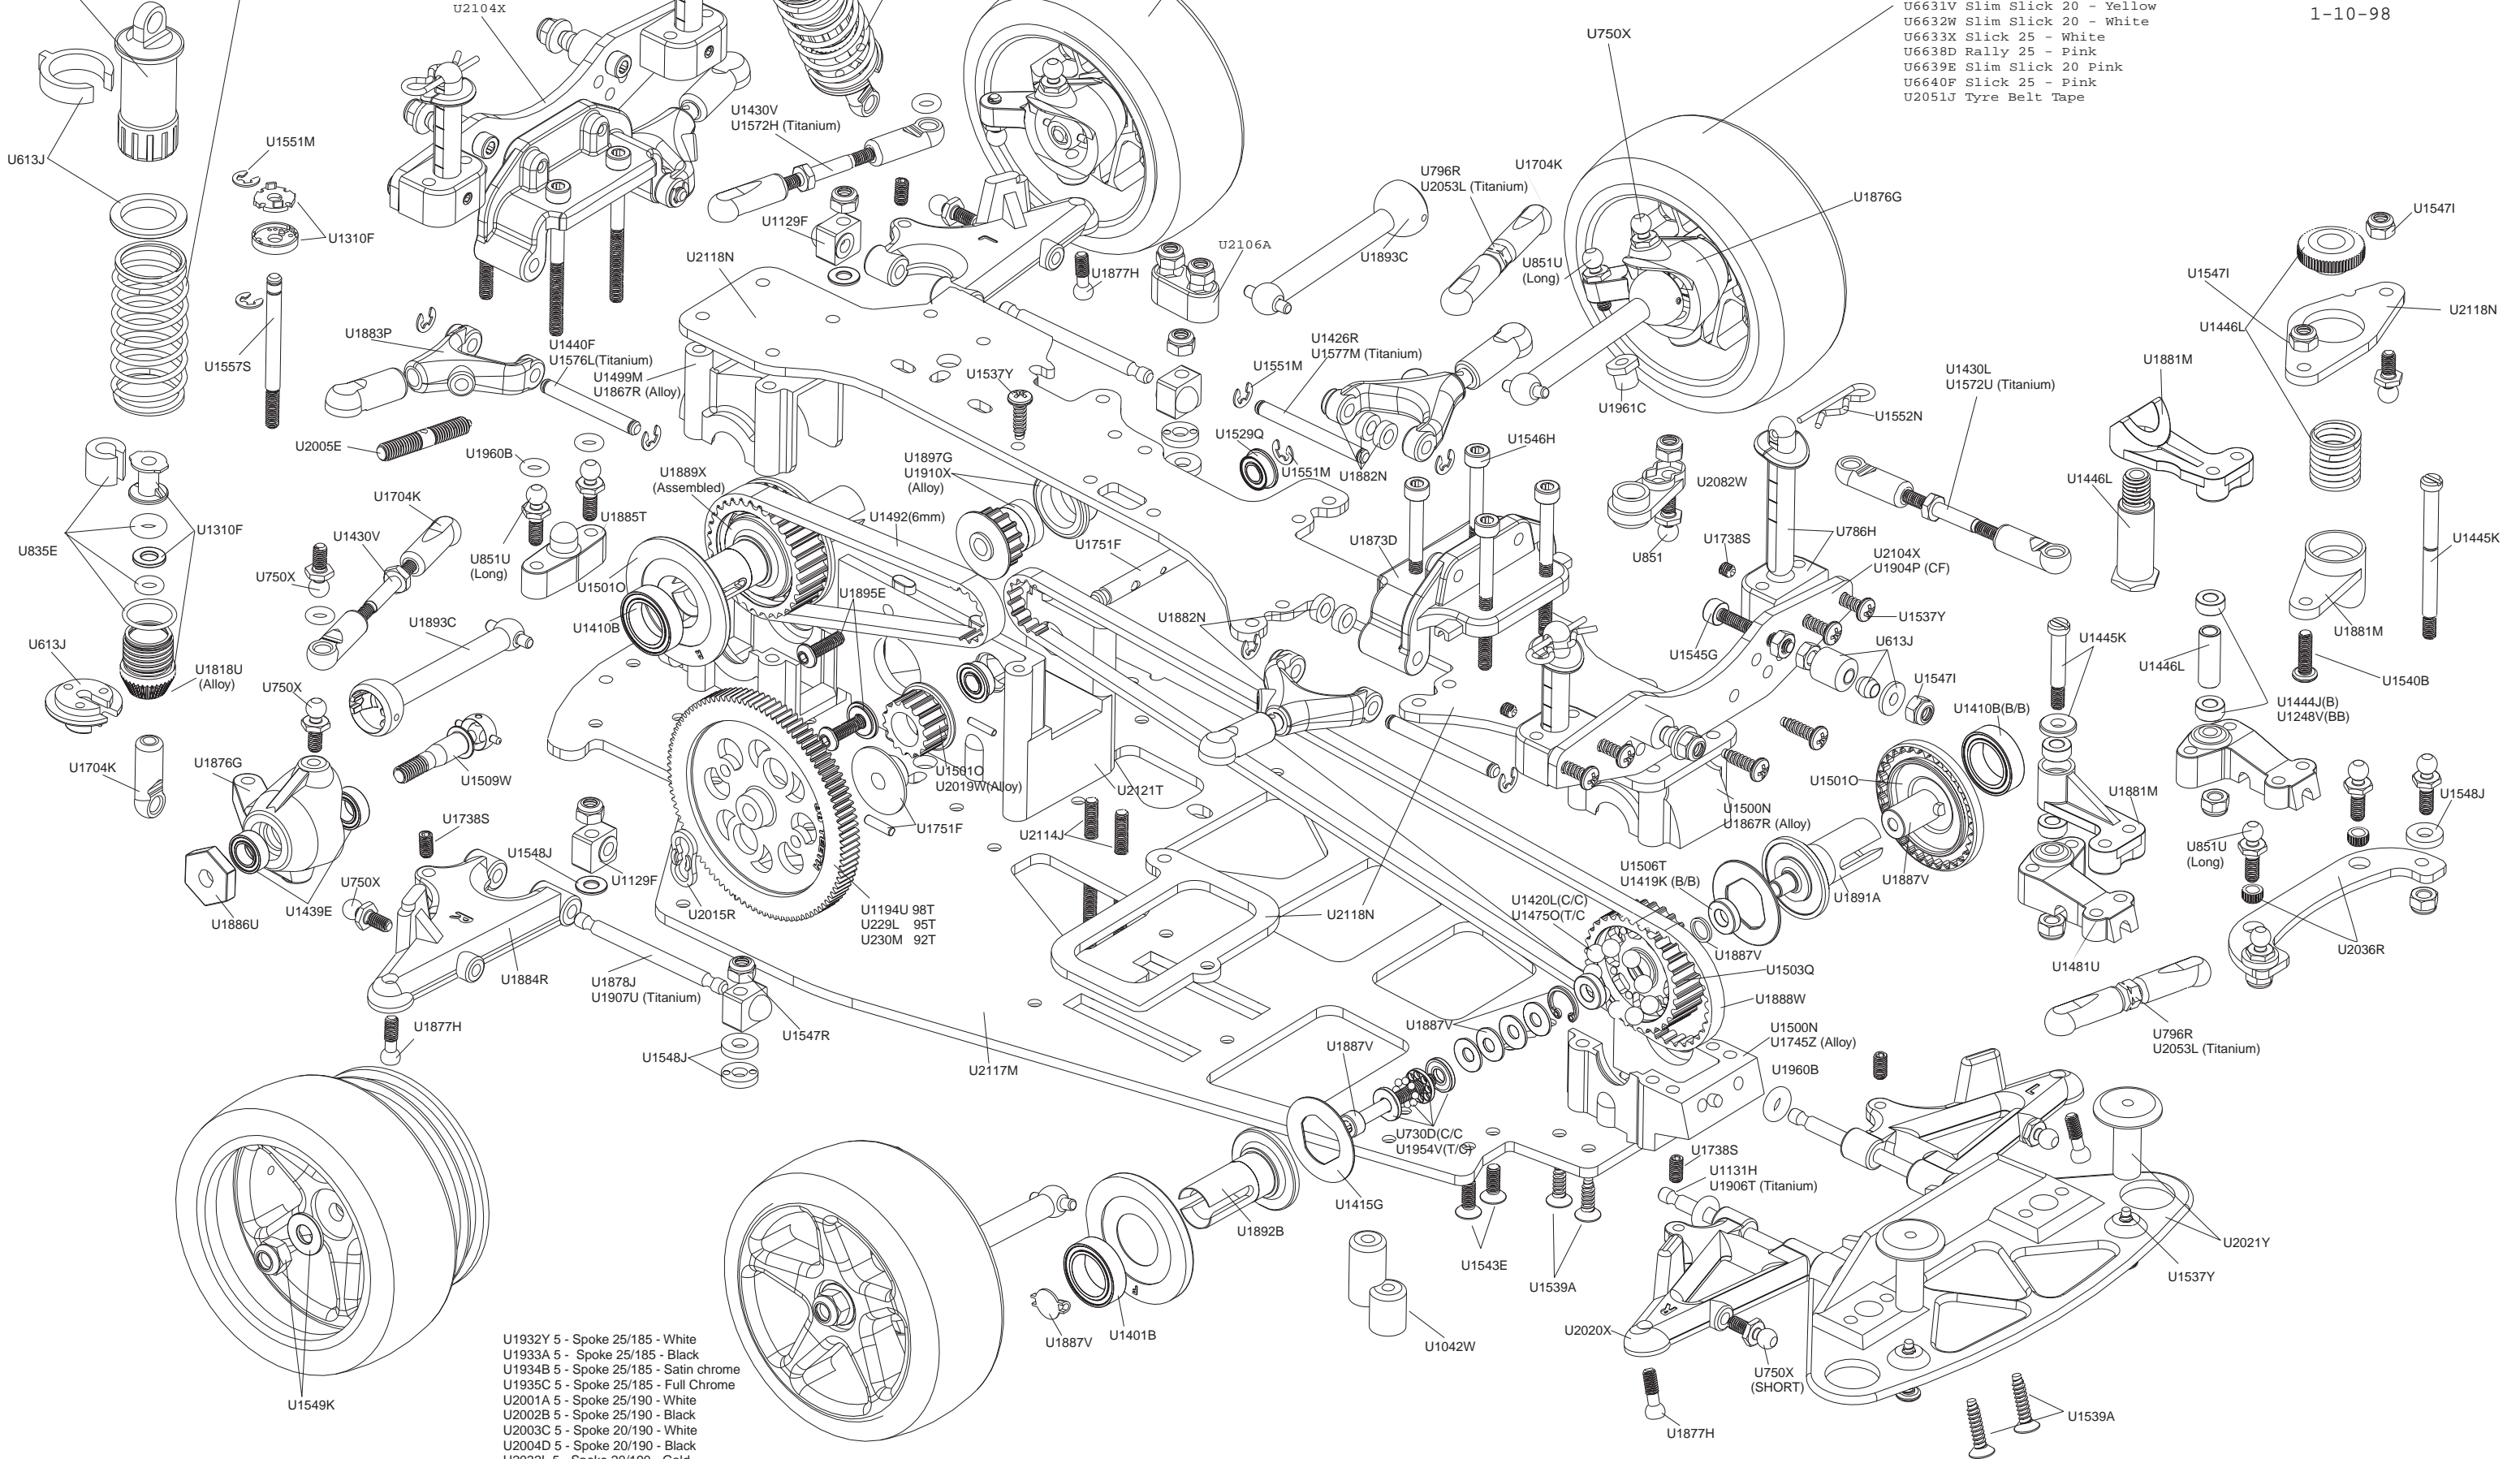

U1921K Spring Tuning Set - SST Touring (5prs)
 U1922L Black Shock Springs - Trg: rate 6 (pr)
 U1923M Grey Shock Springs - Trg: rate 10 (pr)
 U1924N Blue Shock Springs - Trg: rate 15 (pr)
 U1925P Red Shock Springs - Trg: rate 20 (pr)
 U1926R Yellow Shock Springs - Trg: rate 25 (pr)

U6626Q Foam Tyre Insert - 25 Soft
 U6627R Foam Tyre Insert - 25 Hard
 U6628S Foam Tyre Insert - 25 Comp
 U6634Y Foam Tyre Insert - 20 Soft
 U6635A Foam Tyre Insert - 20 Hard
 U6636B Foam Tyre Insert - 20 Comp

U6617H Soft "Sponges" Wh/ 5 Sp
 U6618I Med "Sponges" Wh/5 Sp
 U6619J Damp "Sponges" Wh/5 Sp
 U6622M Slick 25 - Yellow
 U6629T Rally 25 - Yellow
 U6631V Slim Slick 20 - Yellow
 U6632W Slim Slick 20 - White
 U6633X Slick 25 - White
 U6638D Rally 25 - Pink
 U6639E Slim Slick 20 Pink
 U6640F Slick 25 - Pink
 U2051J Tyre Belt Tape

U1558T (Ultra Short)
 U1272T (Vari Short)

U1932Y 5 - Spoke 25/185 - White
 U1933A 5 - Spoke 25/185 - Black
 U1934B 5 - Spoke 25/185 - Satin chrome
 U1935C 5 - Spoke 25/185 - Full Chrome
 U2001A 5 - Spoke 25/190 - White
 U2002B 5 - Spoke 25/190 - Black
 U2003C 5 - Spoke 20/190 - White
 U2004D 5 - Spoke 20/190 - Black
 U2032L 5 - Spoke 20/190 - Gold
 U2098P 5 - Spoke 20/190 - Yellow
 U2099R 5 - Sprke 25/190 - Yellow
 U2123Y 5 - Spoke 20/185 - White
 U2124W 5 - Spoke 20/185 - Black