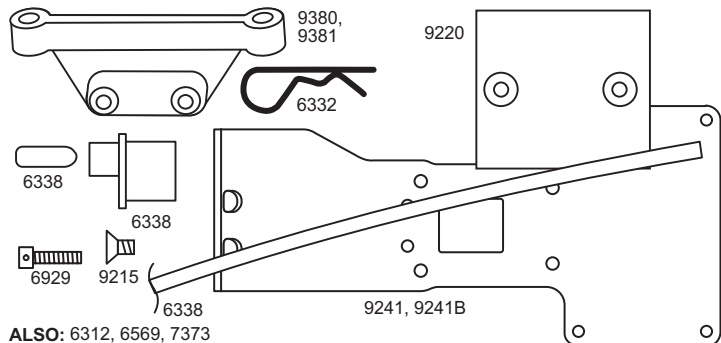

B3 Front Suspension

ALSO: 4187, 6210, 6215, 6223, 6936, 7413

#9104 FRONT ANTI-ROLL BAR KIT

9229, 9230, 9231, 9232, 7330, 7331

ALSO: 6312, 6569, 7373

B3 Rear Suspension

ALSO: 6906, 6915, 7369, 9269, 9273, 9381

#9254 REAR ANTI-ROLL BAR KIT

SHOCKS

NOT SHOWN: 6440, 6464, 9300, 9310

CHASSIS

Stealth

NOT SHOWN: 6563, 9245, 9253, 9350,

B3 Linkage

ALSO: 6295, 9150, 9162, 9215,