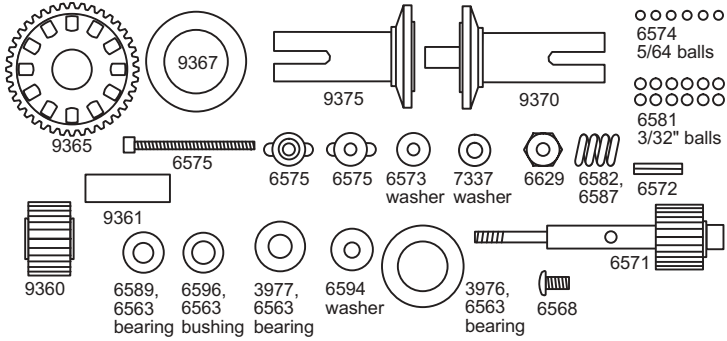

B3 Front Suspension

ALSO: 4187, 6210, 6215, 6223, 6936, 7413

#9104 FRONT ANTI-ROLL BAR KIT

9229, 9230, 9231, 9232, 7330, 7331

ALSO: 6312, 6569, 7373

B3 Rear Suspension

ALSO: 6906, 6915, 7369, 9269, 9273, 9381

#9254 REAR ANTI-ROLL BAR KIT

SHOCKS

NOT SHOWN: 6440, 6464, 9300, 9310

CHASSIS

Stealth

NOT SHOWN: 6563, 9245, 9253, 9350,

B3 Linkage

ALSO: 6295, 9150, 9162, 9215,

Electrical

NOT SHOWN: 3736, 3740, 4436, 6714, 6725, 6744, 6746, 7527, 8850