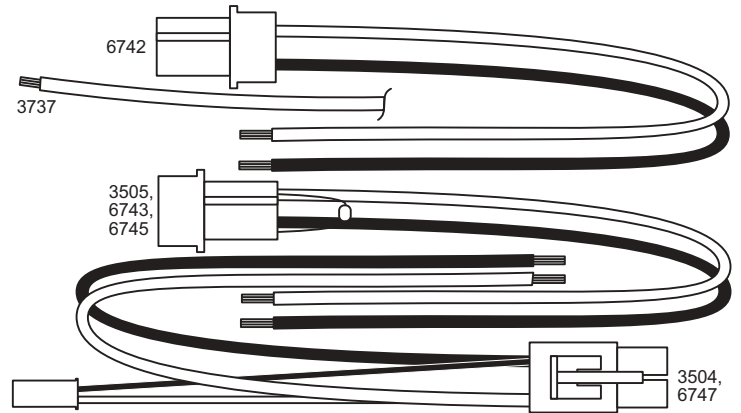

Electrical