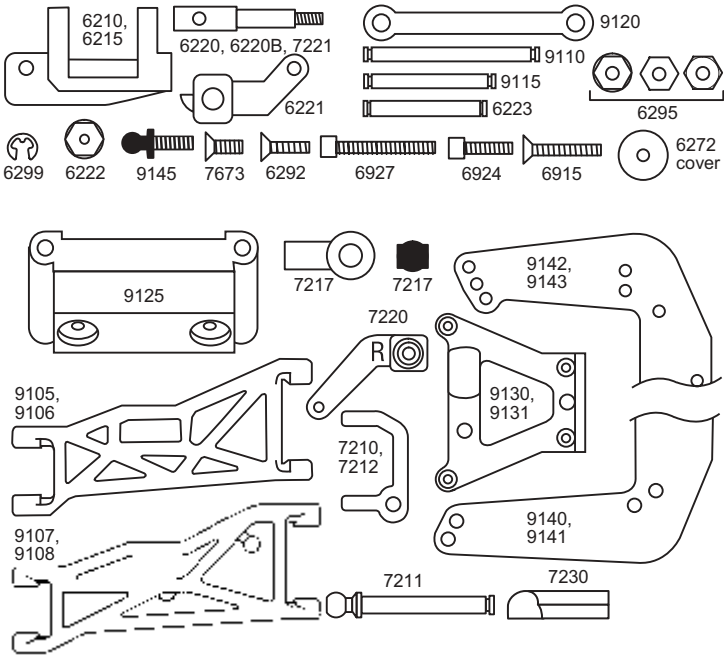

B3 Front Suspension

ALSO: 4187, 6210, 6215, 6223, 6936, 7413

#9104 FRONT ANTI-ROLL BAR KIT

9229, 9230, 9231, 9232, 7330, 7331

ALSO: 6312, 6569, 7373

B3 Rear Suspension

ALSO: 6906, 6915, 7369, 9269, 9273, 9381

#9254 REAR ANTI-ROLL BAR KIT

SHOCKS

NOT SHOWN: 6440, 6464, 9300, 9310

CHASSIS

Stealth

NOT SHOWN: 6563, 9245, 9253, 9350,

B3 Linkage

ALSO: 6295, 9150, 9162, 9215,

Electrical

NOT SHOWN: 3736, 3740, 4436, 6714, 6725, 6744, 6746, 7527, 8850