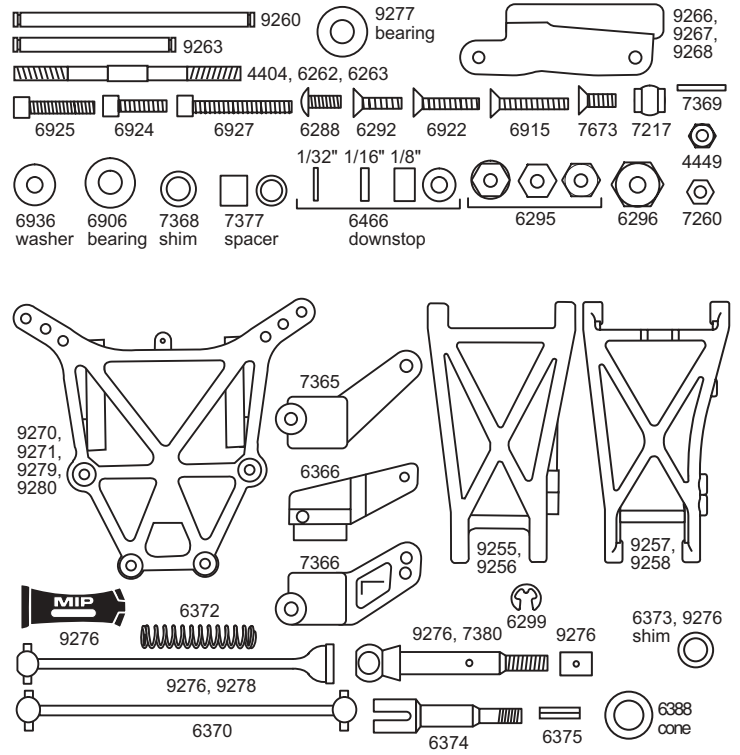

B3 Front Suspension

ALSO: 4187, 6210, 6215, 6223, 6936, 7413

#9104 FRONT ANTI-ROLL BAR KIT

9229, 9230, 9231, 9232, 7330, 7331

ALSO: 6312, 6569, 7373

B3 Rear Suspension

ALSO: 6906, 6915, 7369, 9269, 9273, 9381

#9254 REAR ANTI-ROLL BAR KIT

SHOCKS

NOT SHOWN: 6440, 6464, 9300, 9310

CHASSIS

Stealth

NOT SHOWN: 6563, 9245, 9253, 9350,

B3 Linkage

ALSO: 6295, 9150, 9162, 9215,

Electrical

NOT SHOWN: 3736, 3740, 4436, 6714, 6725, 6744, 6746, 7527, 8850