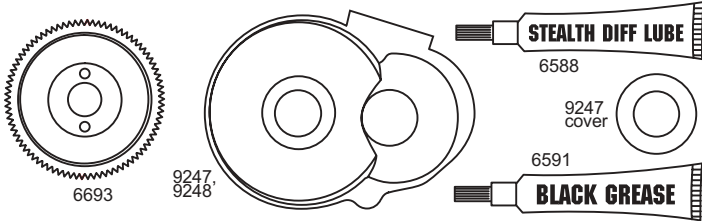

#9254 REAR ANTI-ROLL BAR KIT

SHOCKS

NOT SHOWN: 6440, 6464, 9300, 9310

CHASSIS

Stealth

NOT SHOWN: 6563, 9245, 9253, 9350,

B3 Linkage

ALSO: 6295, 9150, 9162, 9215,