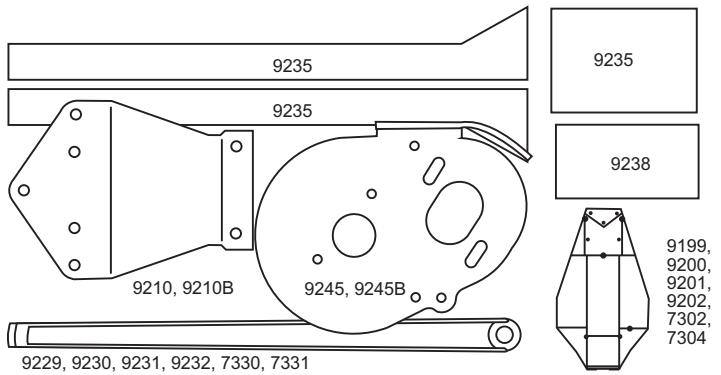

B3 Front Suspension

ALSO: 4187, 6210, 6215, 6223, 6936, 7413

#9104 FRONT ANTI-ROLL BAR KIT

9229, 9230, 9231, 9232, 7330, 7331

ALSO: 6312, 6569, 7373

B3 Rear Suspension

ALSO: 6906, 6915, 7369, 9269, 9273, 9381

#9254 REAR ANTI-ROLL BAR KIT

SHOCKS

NOT SHOWN: 6440, 6464, 9300, 9310

CHASSIS

Stealth

NOT SHOWN: 6563, 9245, 9253, 9350,

B3 Linkage

ALSO: 6295, 9150, 9162, 9215,