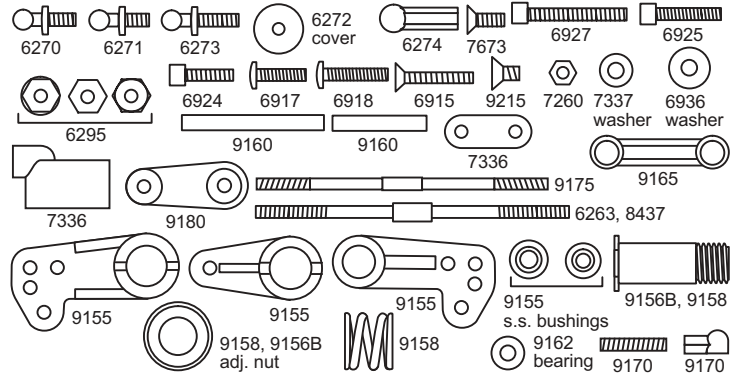

B3 Front Suspension

ALSO: 4187, 6210, 6215, 6223, 6936, 7413

#9104 FRONT ANTI-ROLL BAR KIT

9229, 9230, 9231, 9232, 7330, 7331

ALSO: 6312, 6569, 7373

B3 Rear Suspension

ALSO: 6906, 6915, 7369, 9269, 9273, 9381

#9254 REAR ANTI-ROLL BAR KIT

SHOCKS

NOT SHOWN: 6440, 6464, 9300, 9310

CHASSIS

Stealth

NOT SHOWN: 6563, 9245, 9253, 9350,

B3 Linkage

ALSO: 6295, 9150, 9162, 9215,

Electrical

NOT SHOWN: 3736, 3740, 4436, 6714, 6725, 6744, 6746, 7527, 8850