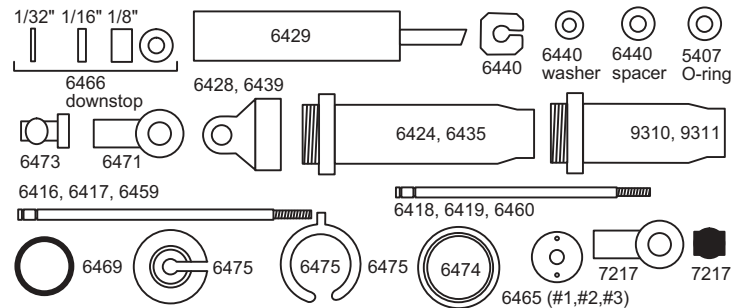

B3 Front Suspension

ALSO: 4187, 6210, 6215, 6223, 6936, 7413

#9104 FRONT ANTI-ROLL BAR KIT

9229, 9230, 9231, 9232, 7330, 7331

ALSO: 6312, 6569, 7373

B3 Rear Suspension

ALSO: 6906, 6915, 7369, 9269, 9273, 9381

#9254 REAR ANTI-ROLL BAR KIT

SHOCKS

NOT SHOWN: 6440, 6464, 9300, 9310

CHASSIS

Stealth

NOT SHOWN: 6563, 9245, 9253, 9350,

B3 Linkage

ALSO: 6295, 9150, 9162, 9215,