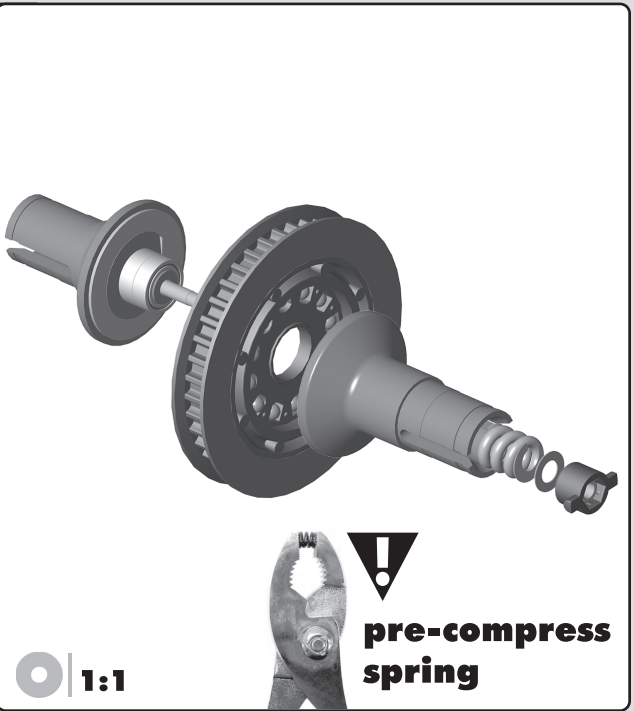

6574, qty 6
5/64" diff thrust ball

6573, qty 2
thrust washer

9274, qty 1
thrust screw

 1:1  1:1

31400, qty 2
5x8x2.5 diff bearing

 1:1

31166, qty 1
2-56 locknut

31167, qty 1
diff t-nut

press all the way in

 1:1

6582, qty 1
diff spring

31166, qty 1
washer

 1:1

31162, qty 2
diff shim

31401, qty 2
10x15x4 bearing

 1:1