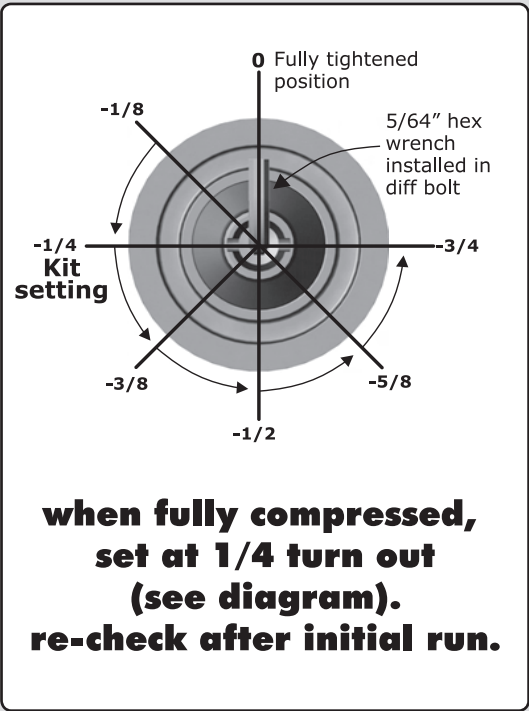

press all the way in

 1:1

6582, qty 1
diff spring

31166, qty 1
washer

 1:1

31162, qty 2
diff shim

31401, qty 2
10x15x4 bearing

 1:1