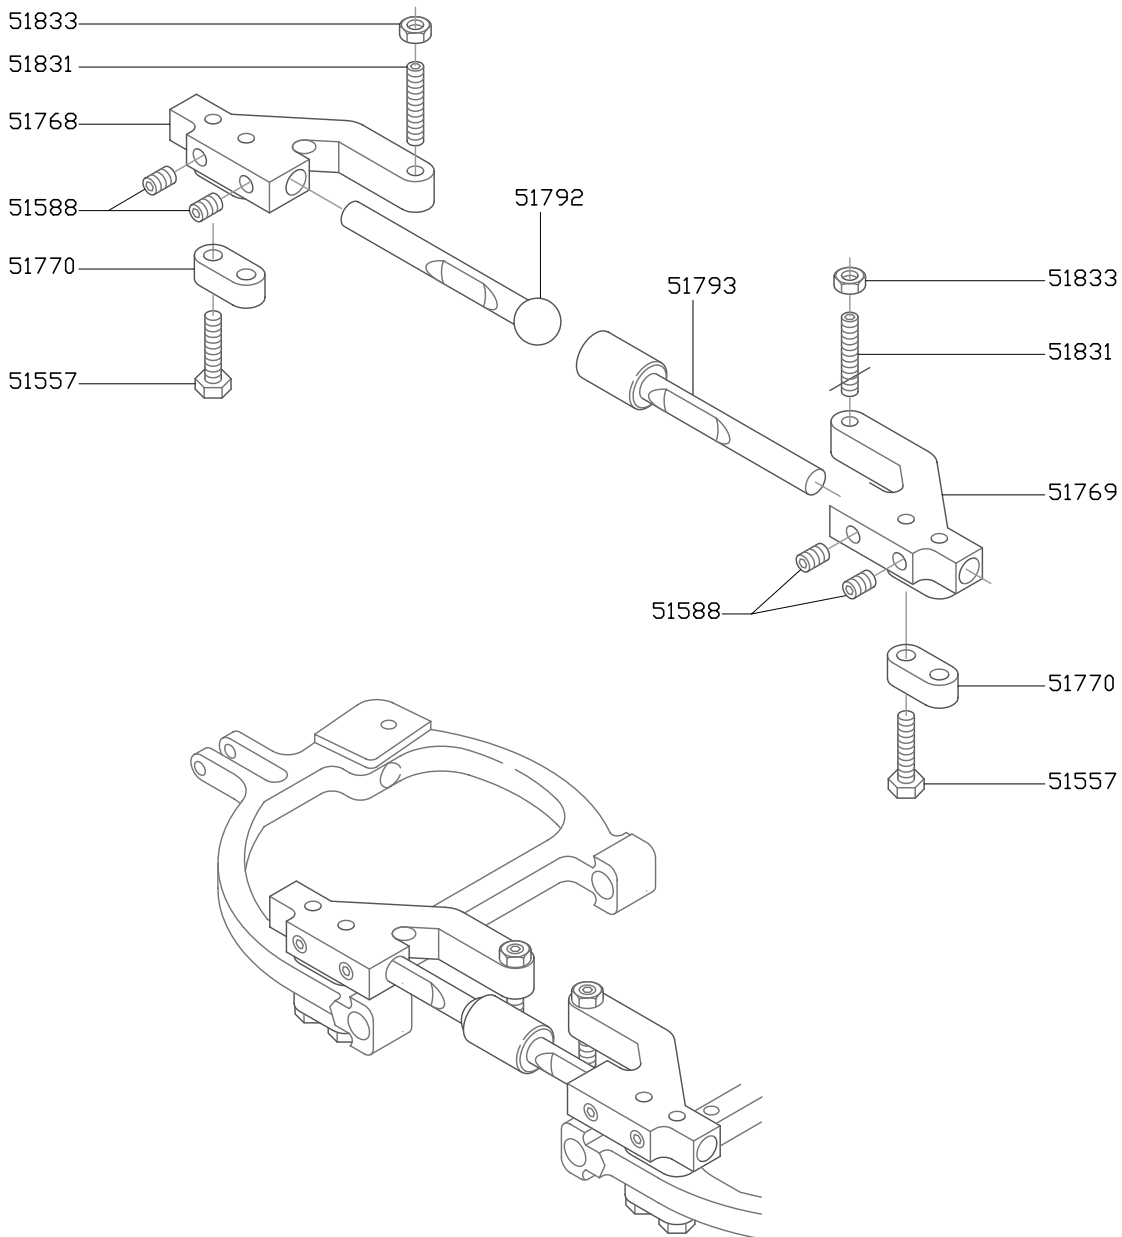

MODELLO: **EXS GT/GTS**

-TAVOLA 01-
(REVISIONE: 00)

– AVANTRENO "CUP" (COD. 51771) –
 – FRONT AXLE "CUP" (COD. 51771) –

–KIT BARRA ANTERIORE ANTIROLLIO "CUP" (COD. 51791)–
 –FRONT SWAYBAR FRONT AXLE "CUP" (COD. 51791)–

12) –

– DIFFERENZIALE SATELLITARE REGOLABILE "TKT" (COD. 51312) –
 – ADJUSTABLE PLANETARY DIFFERENTIAL "TKT" (COD. 513