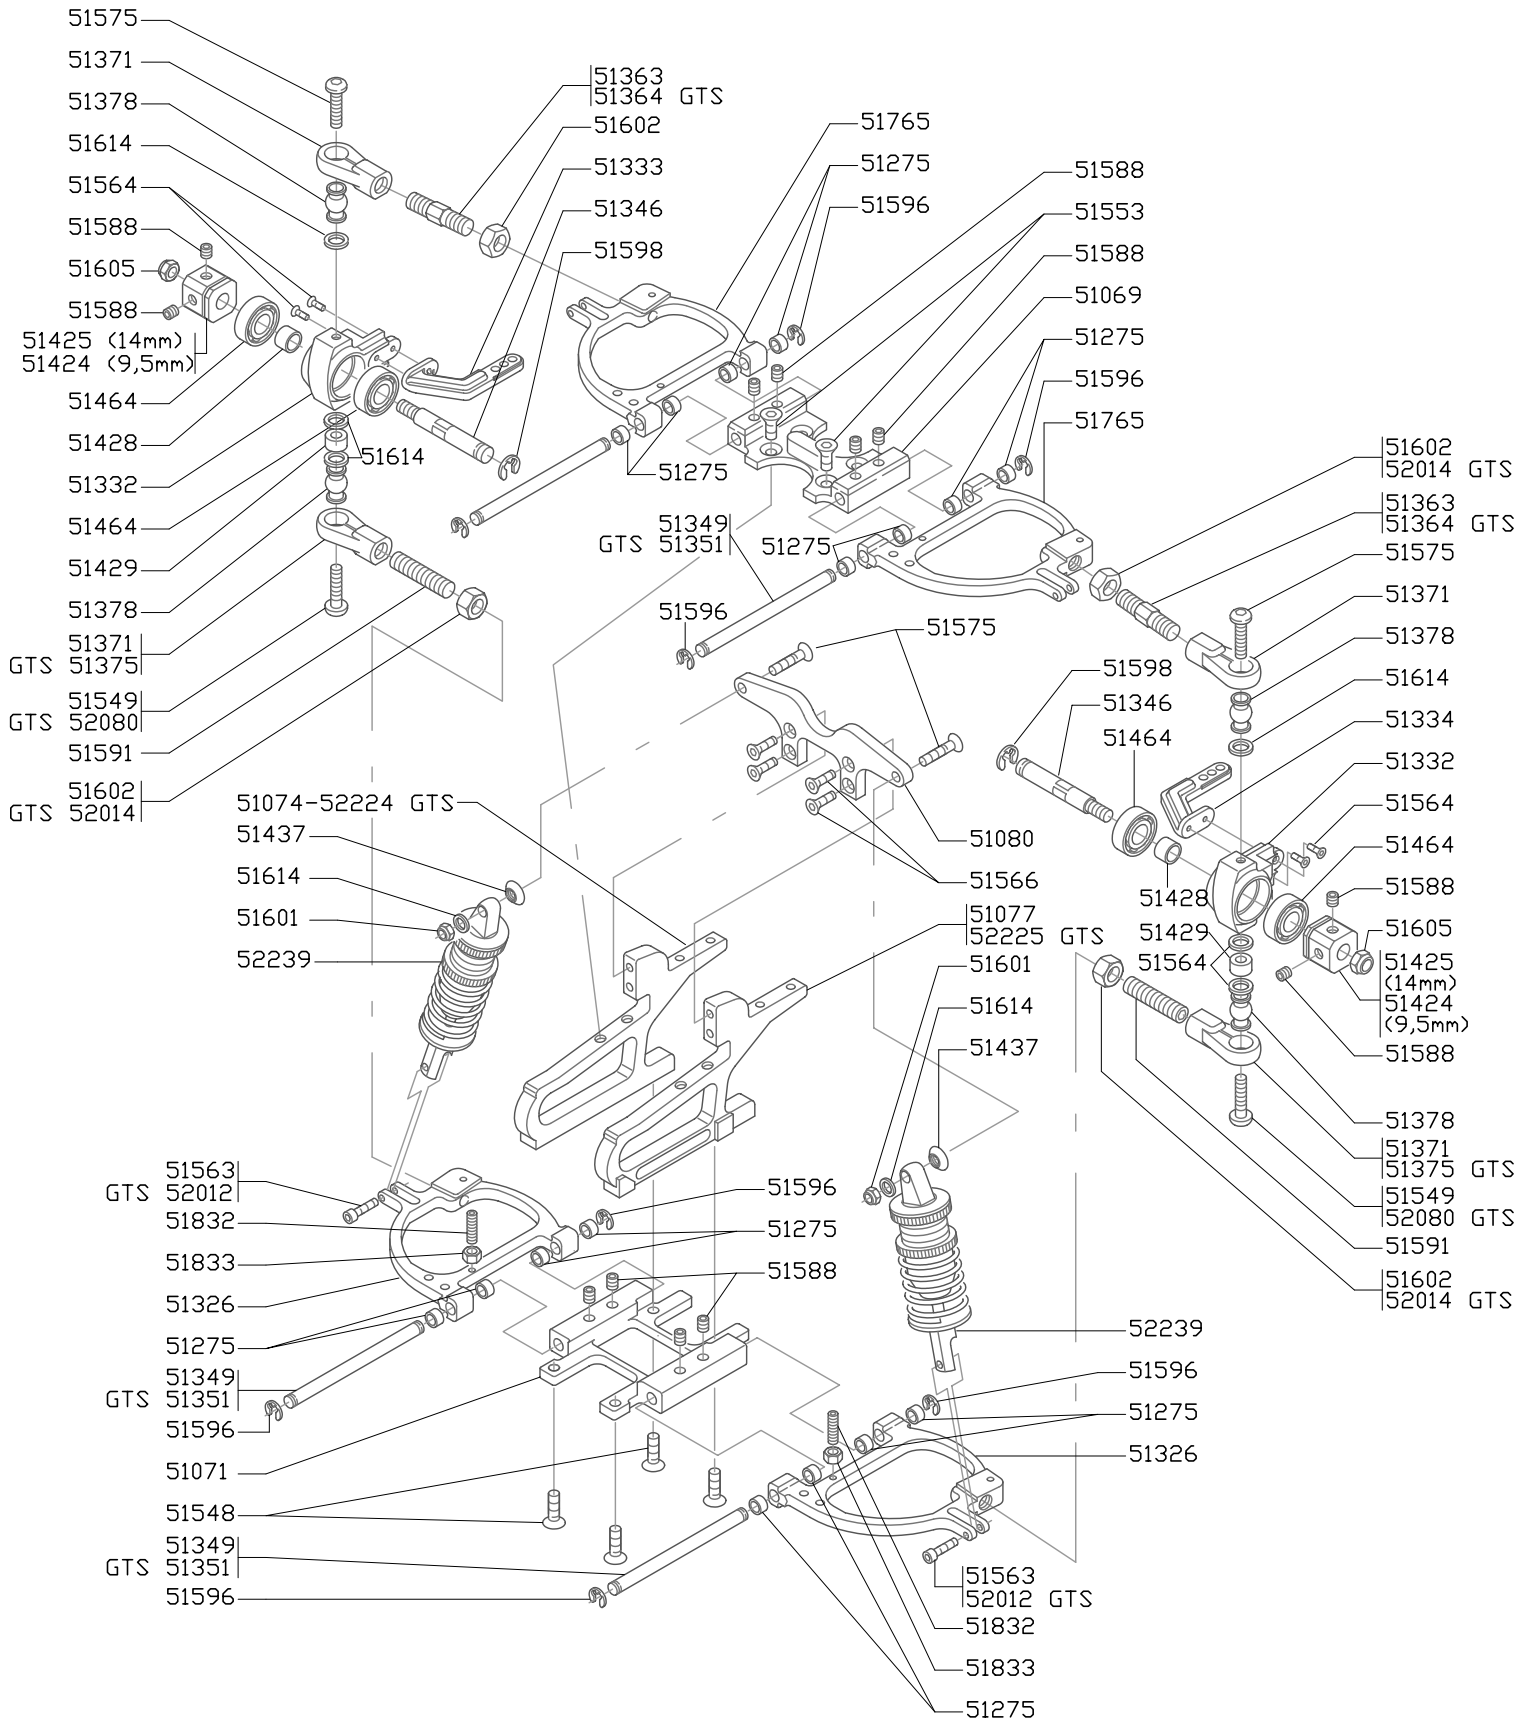

MODELLO: **EXS GT/GTS**

-TAVOLA 01-
(REVISIONE: 00)

– AVANTRENO "CUP" (COD. 51771) –
 – FRONT AXLE "CUP" (COD. 51771) –

–KIT BARRA ANTERIORE ANTIROLLIO "CUP" (COD. 51791)–
 –FRONT SWAYBAR FRONT AXLE "CUP" (COD. 51791)–

12) –

– DIFFERENZIALE SATELLITARE REGOLABILE "TKT" (COD. 51312) –
 – ADJUSTABLE PLANETARY DIFFERENTIAL "TKT" (COD. 513