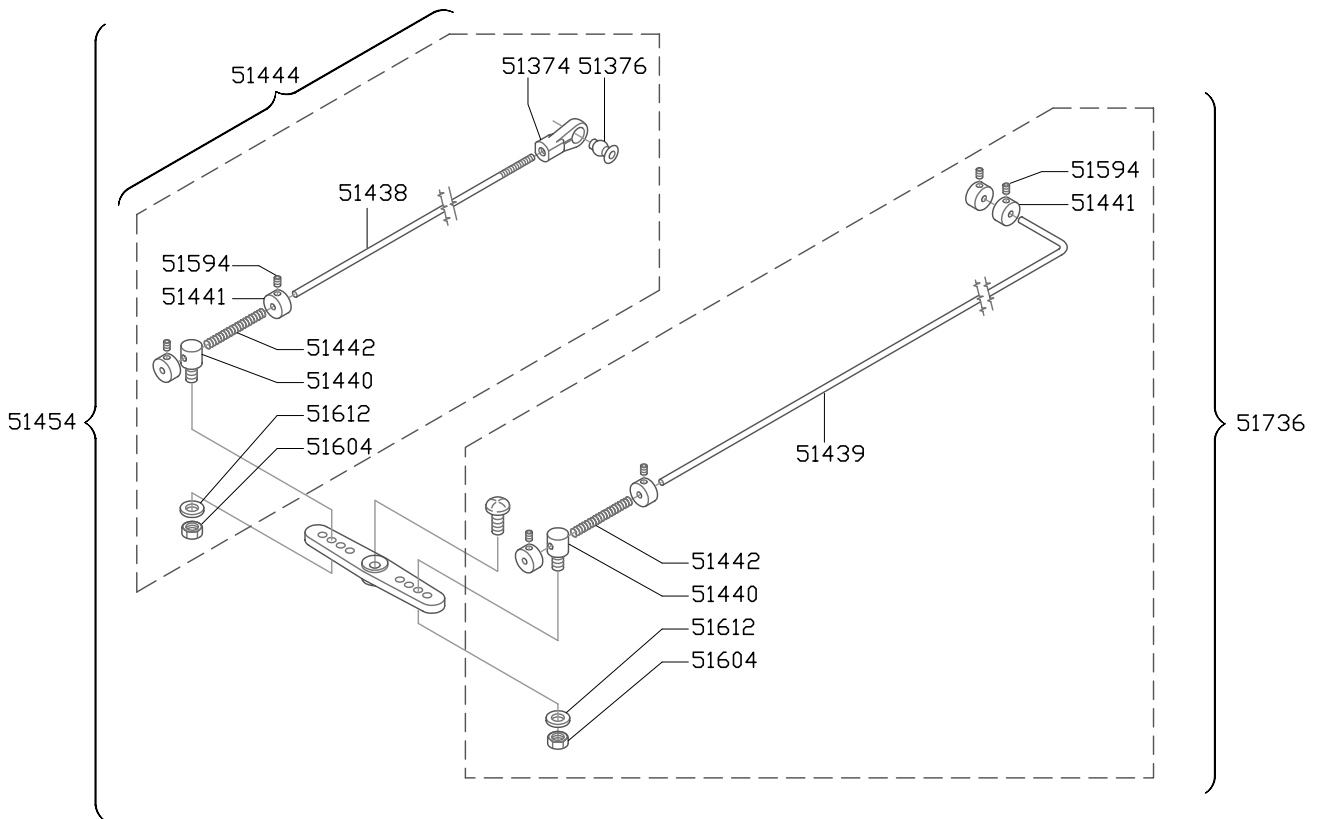

MODELLO: **EXS GT/GTS**

-TAVOLA 01-
(REVISIONE: 00)

– AVANTRENO "CUP" (COD. 51771) –
 – FRONT AXLE "CUP" (COD. 51771) –

–KIT BARRA ANTERIORE ANTIROLLIO "CUP" (COD. 51791)–
 –FRONT SWAYBAR FRONT AXLE "CUP" (COD. 51791)–

12) –

– DIFFERENZIALE SATELLITARE REGOLABILE "TKT" (COD. 51312) –
 – ADJUSTABLE PLANETARY DIFFERENTIAL "TKT" (COD. 513