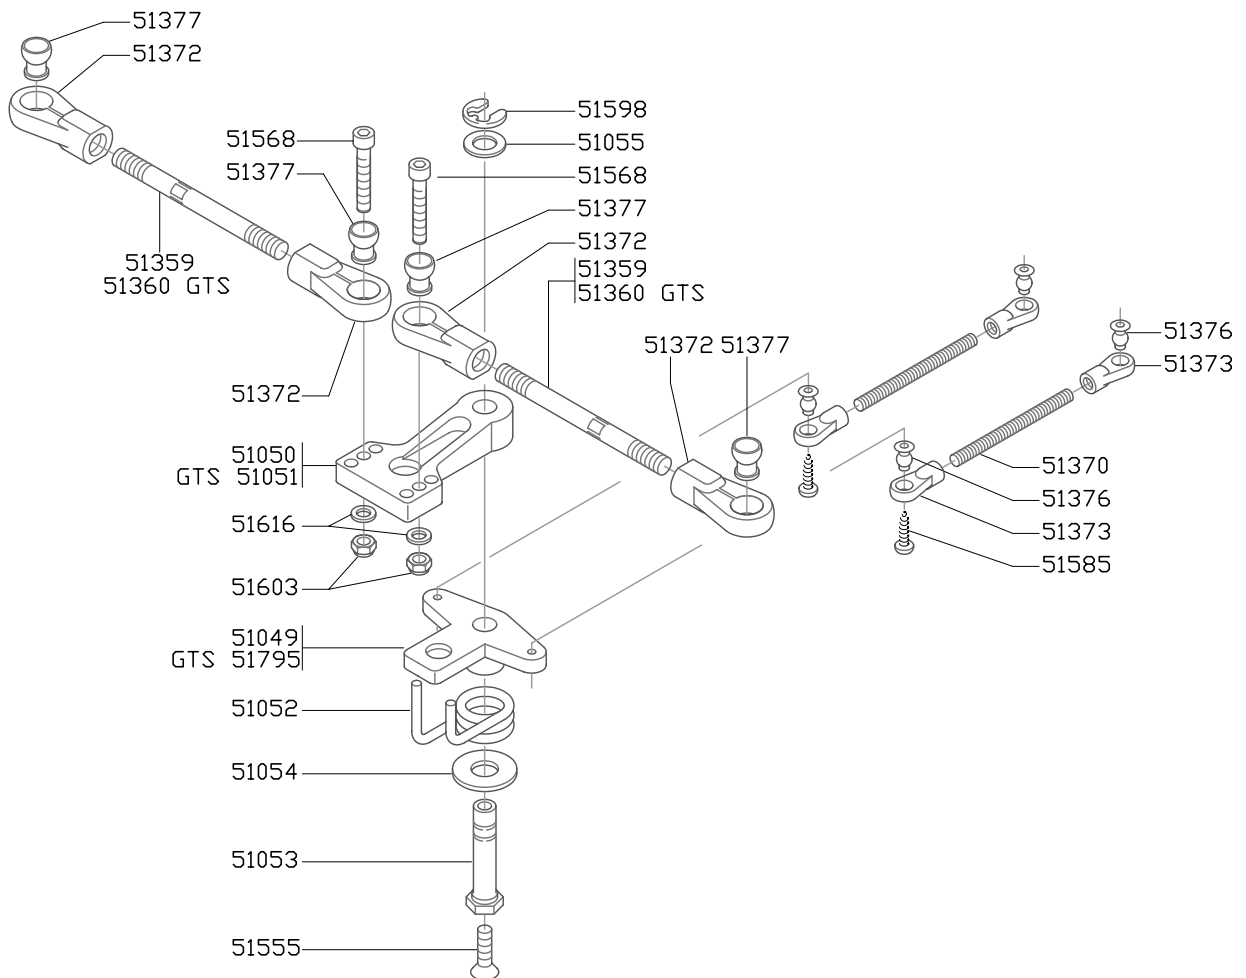

MODELLO: **EXS GT/GTS**

-TAVOLA 01-
(REVISIONE: 00)

– AVANTRENO "CUP" (COD. 51771) –
 – FRONT AXLE "CUP" (COD. 51771) –

–KIT BARRA ANTERIORE ANTIROLLIO "CUP" (COD. 51791)–
 –FRONT SWAYBAR FRONT AXLE "CUP" (COD. 51791)–

12) –

– DIFFERENZIALE SATELLITARE REGOLABILE "TKT" (COD. 51312) –
 – ADJUSTABLE PLANETARY DIFFERENTIAL "TKT" (COD. 513