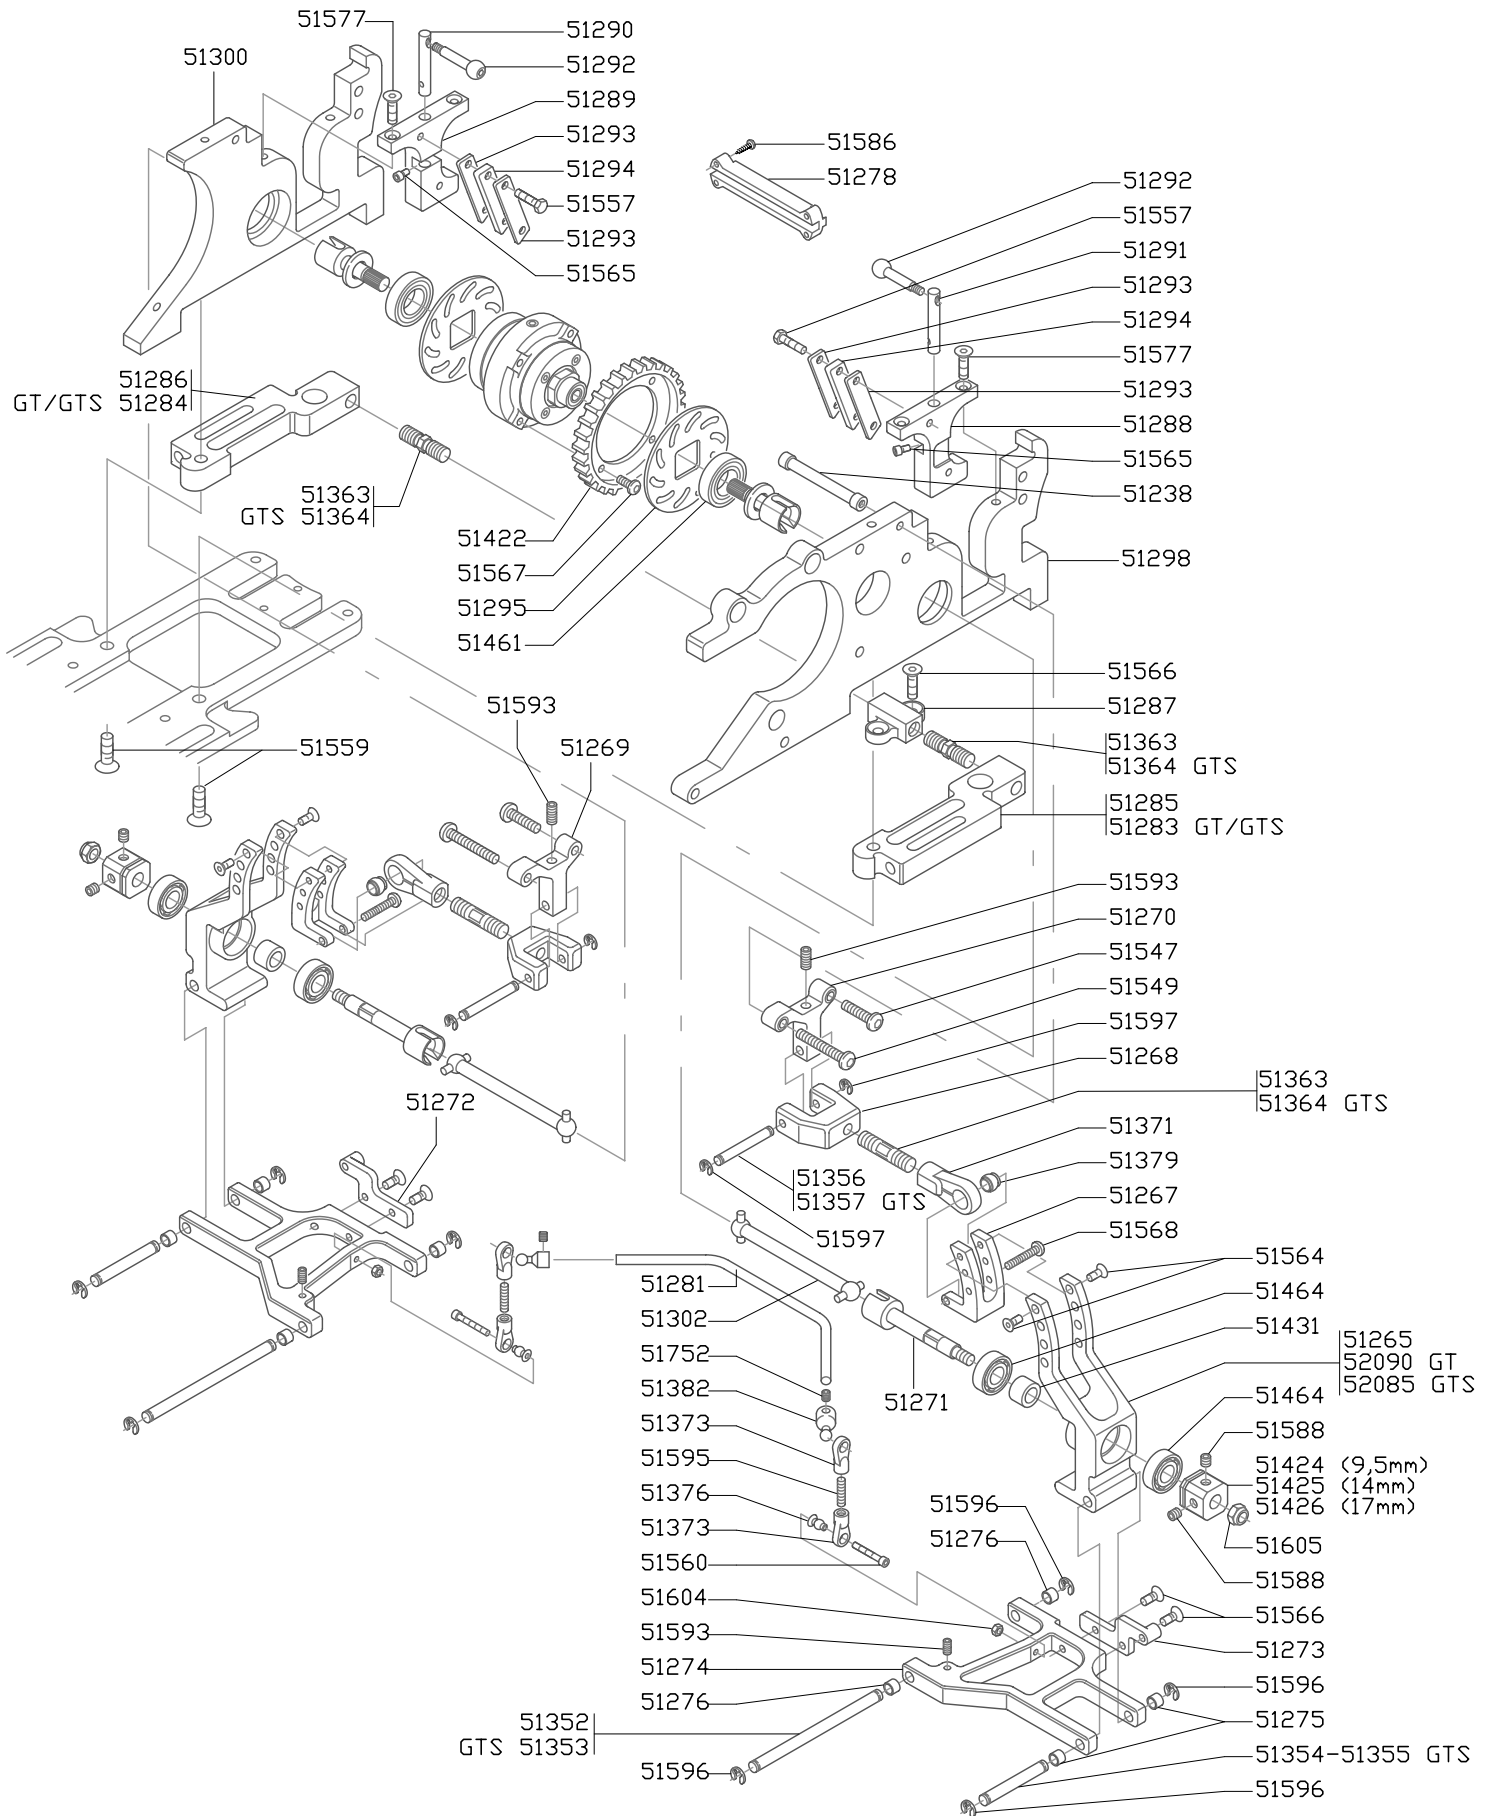

MODELLO: **EXS GT/GTS**

-TAVOLA 01-
(REVISIONE: 00)

– AVANTRENO "CUP" (COD. 51771) –
 – FRONT AXLE "CUP" (COD. 51771) –

–KIT BARRA ANTERIORE ANTIROLLIO "CUP" (COD. 51791)–
 –FRONT SWAYBAR FRONT AXLE "CUP" (COD. 51791)–

12) –

– DIFFERENZIALE SATELLITARE REGOLABILE "TKT" (COD. 51312) –
 – ADJUSTABLE PLANETARY DIFFERENTIAL "TKT" (COD. 513