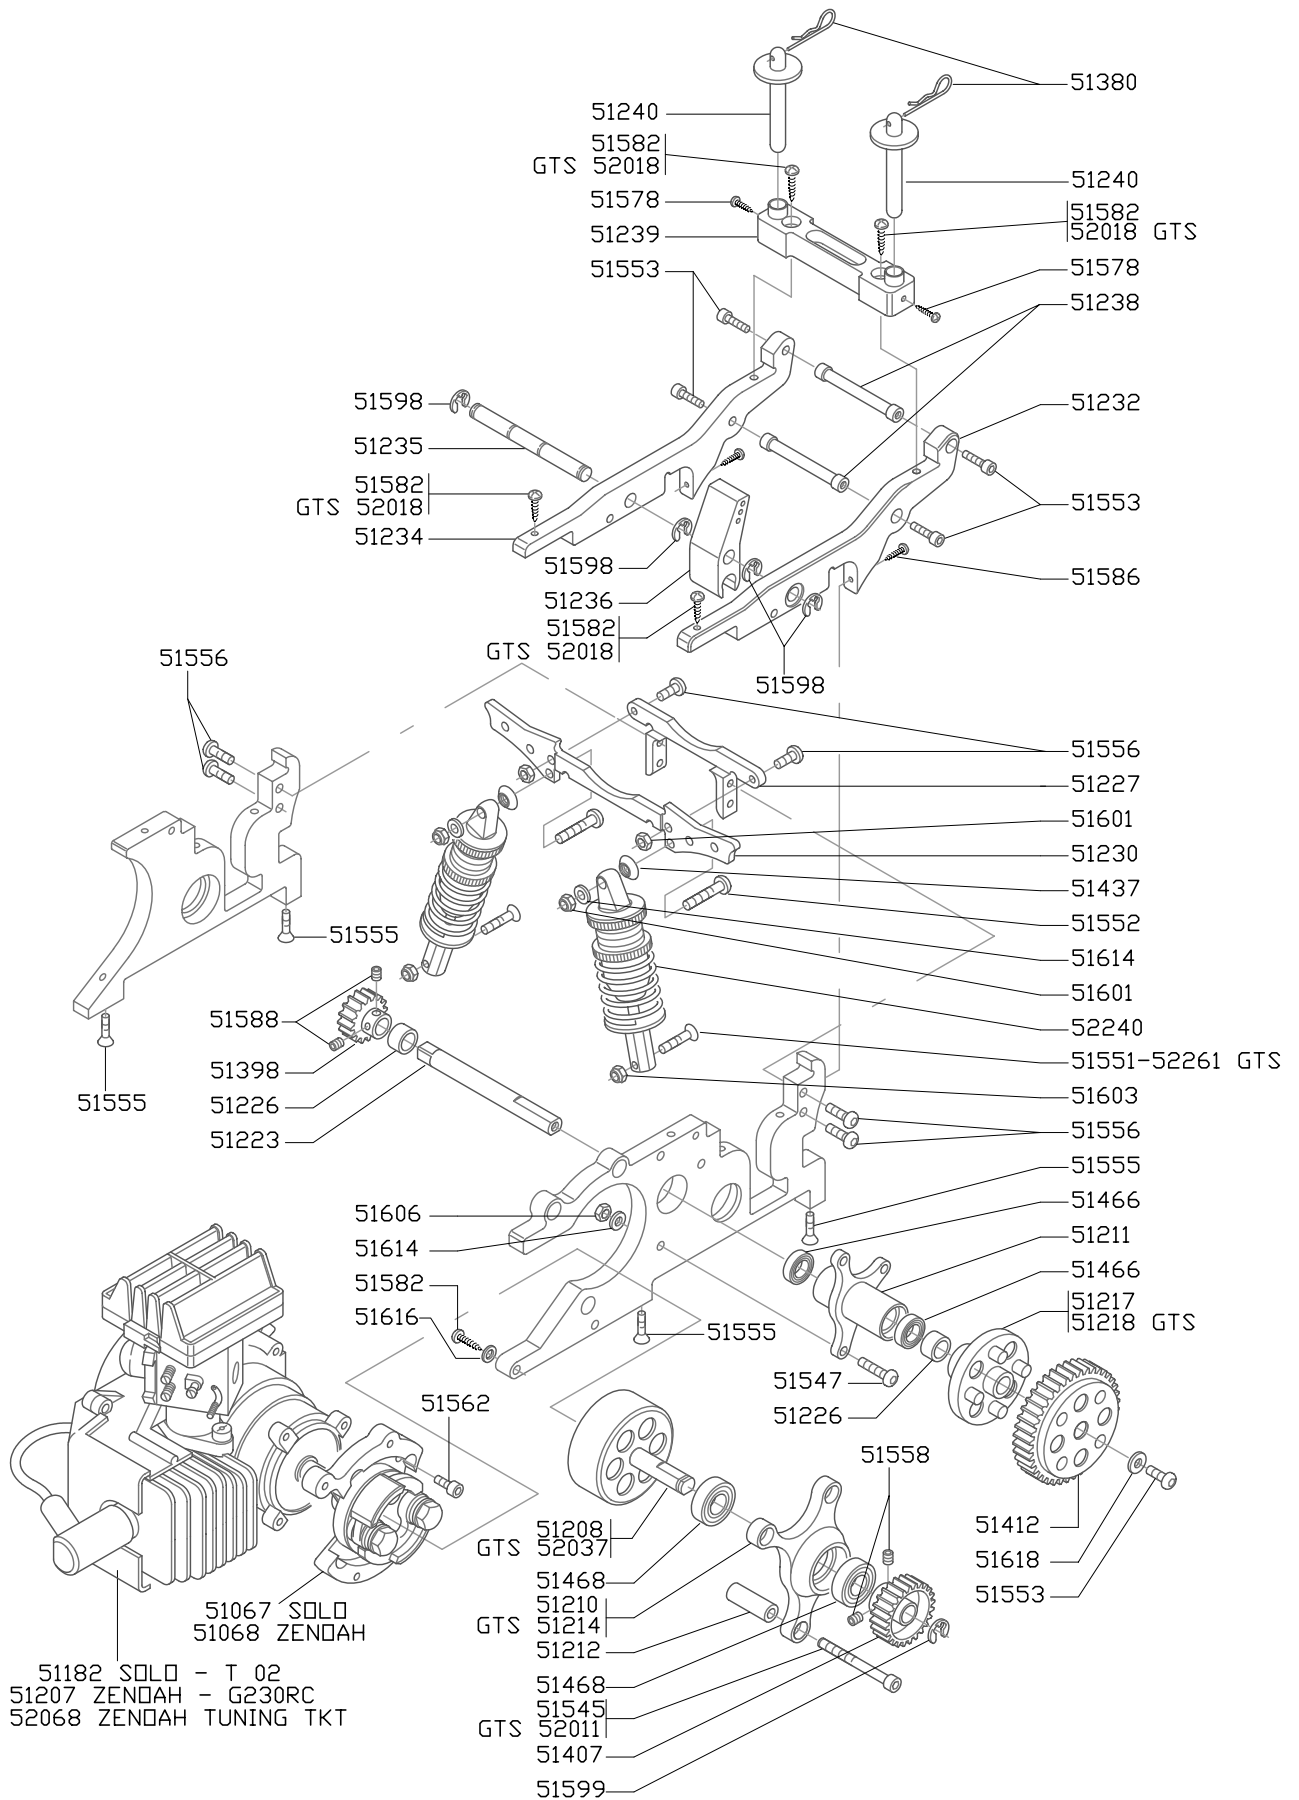

MODELLO: **EXS GT/GTS**

-TAVOLA 01-
(REVISIONE: 00)

– AVANTRENO "CUP" (COD. 51771) –
 – FRONT AXLE "CUP" (COD. 51771) –

–KIT BARRA ANTERIORE ANTIROLLIO "CUP" (COD. 51791)–
 –FRONT SWAYBAR FRONT AXLE "CUP" (COD. 51791)–

12) –

– DIFFERENZIALE SATELLITARE REGOLABILE "TKT" (COD. 51312) –
 – ADJUSTABLE PLANETARY DIFFERENTIAL "TKT" (COD. 513