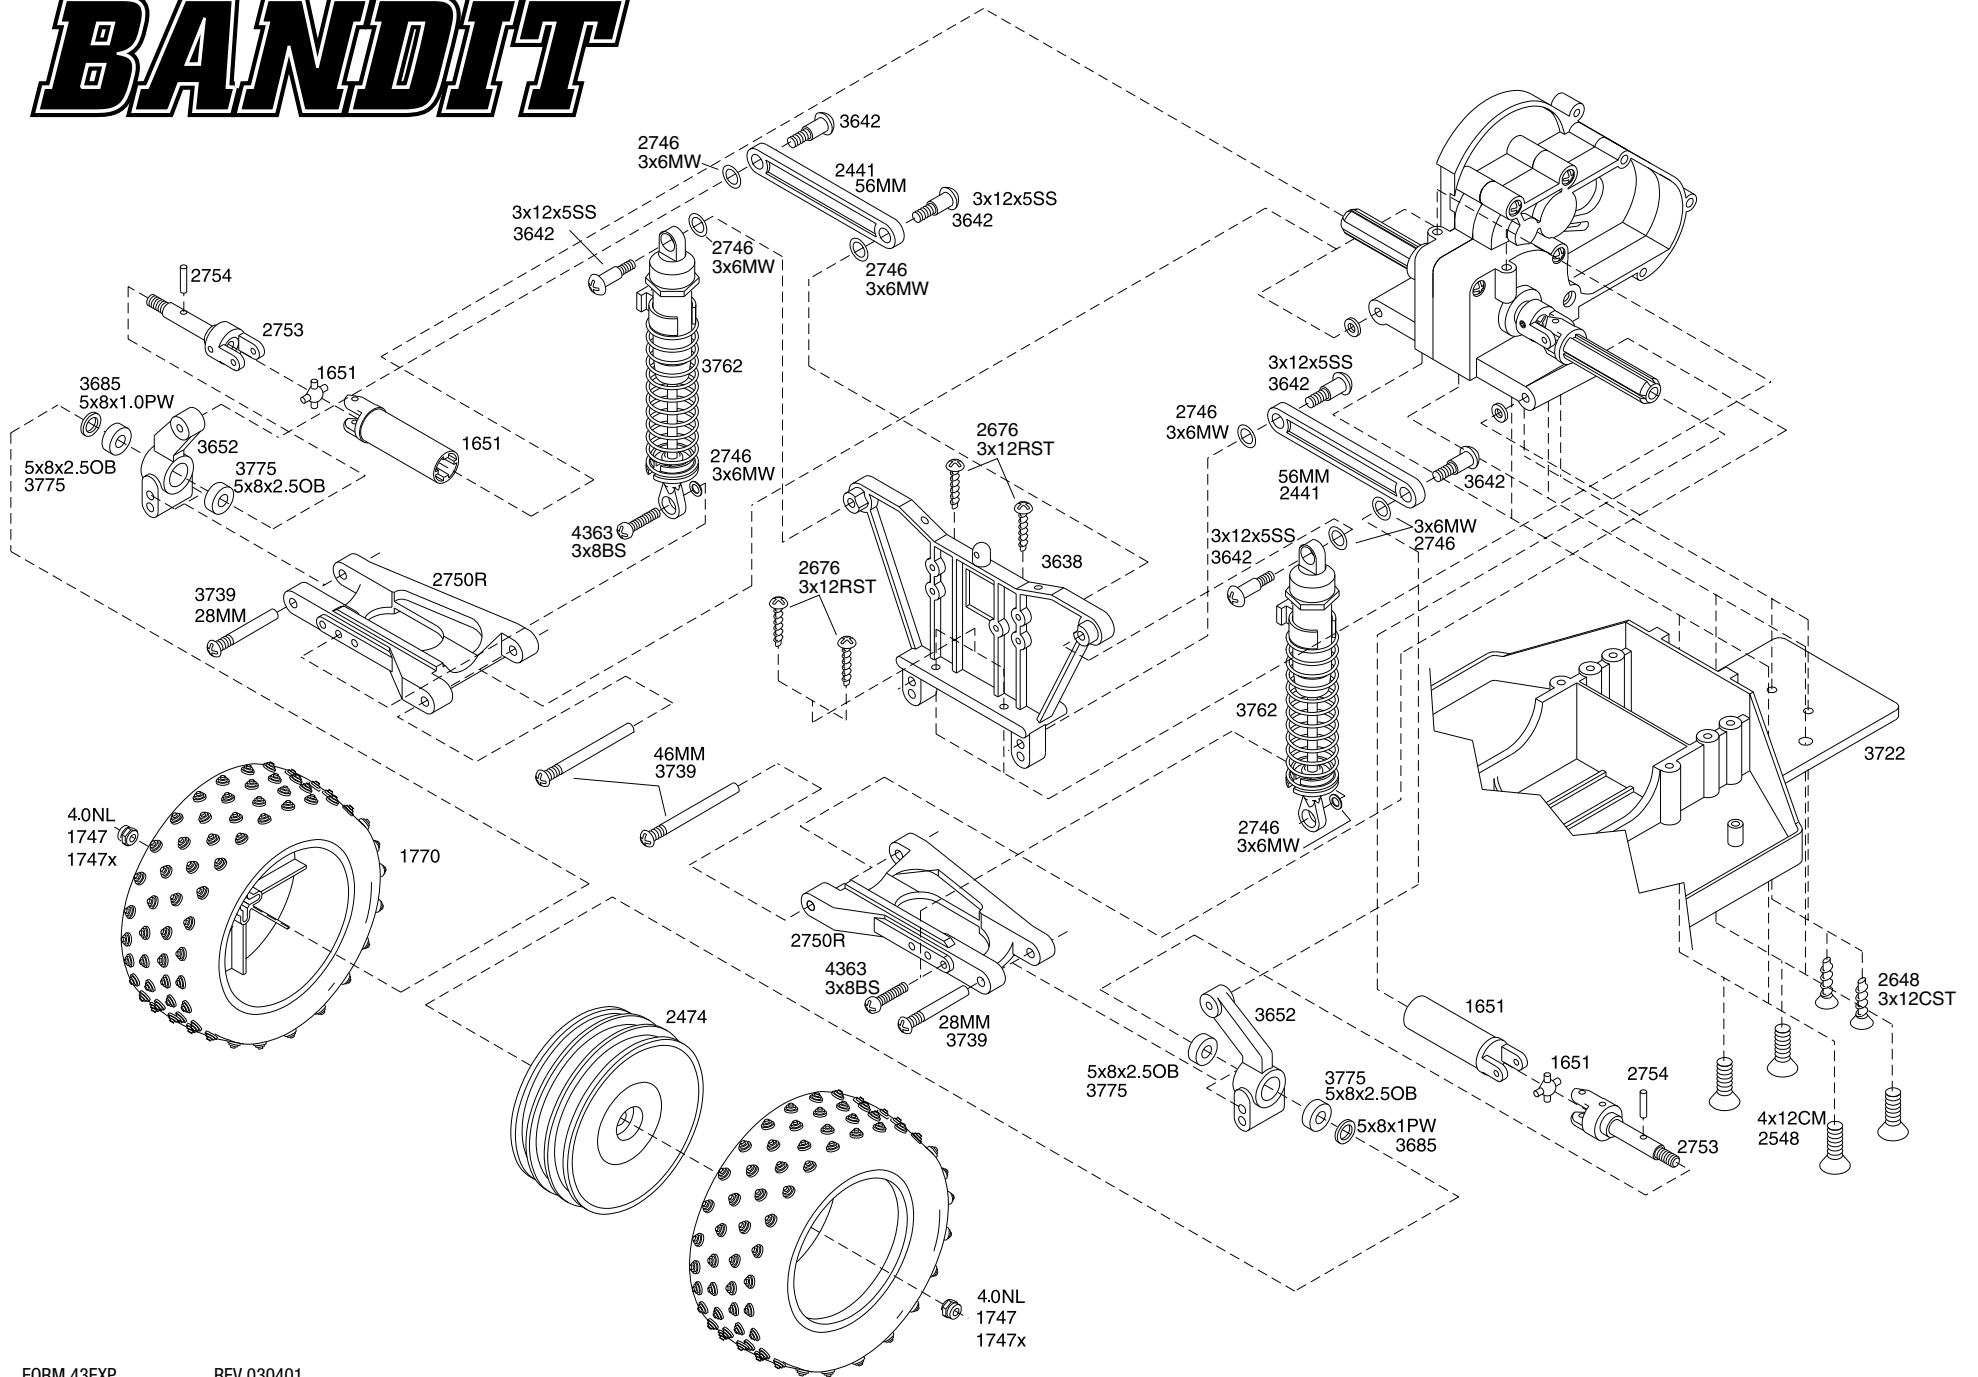

BANDIT

FORM 43EXP REV 030401

Specifications on this page are subject to change without notice.
Every attempt has been made to ensure the accuracy of this drawing, however Traxxas cannot be held responsible for typographical or other errors.

Rear Assembly