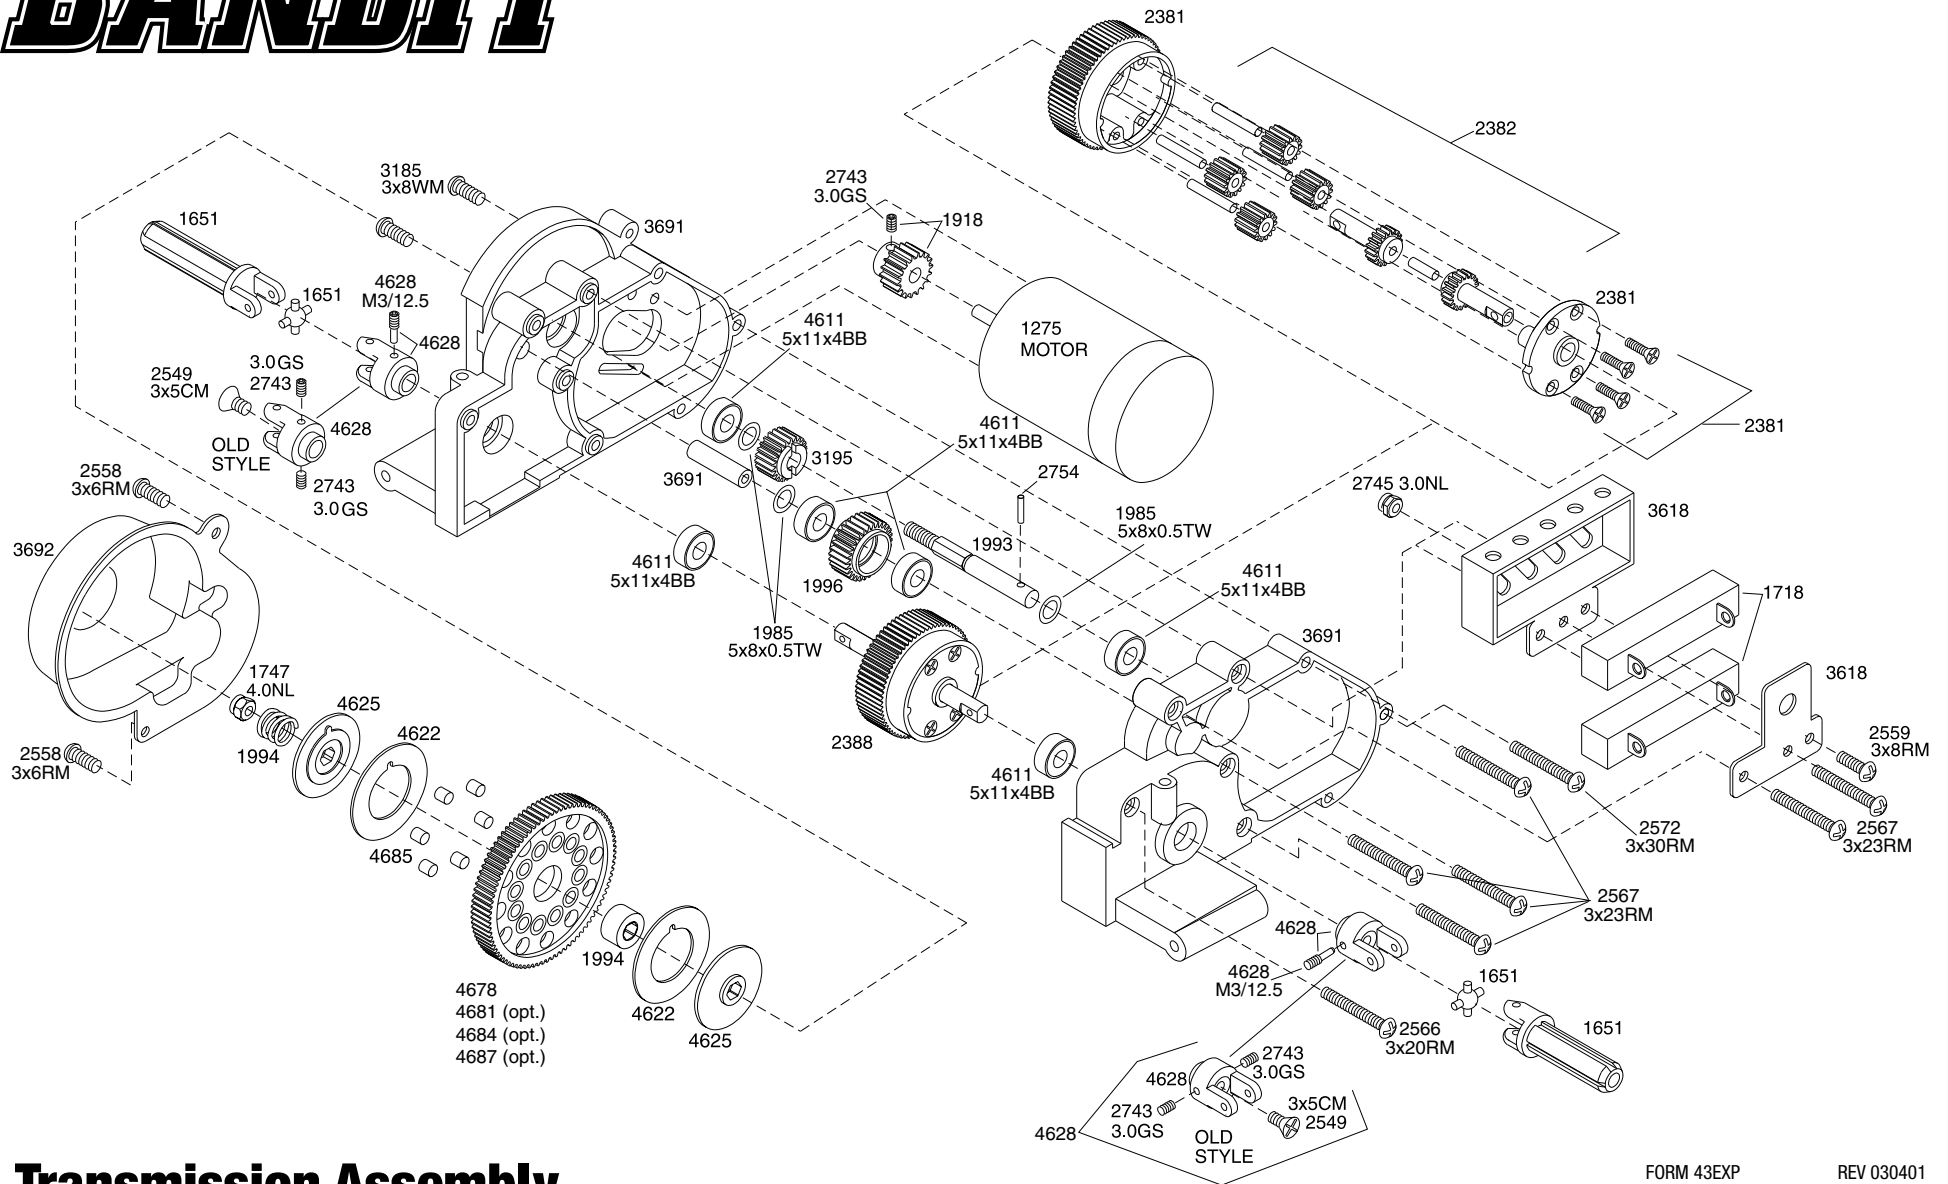

BANDIT

Transmission Assembly

FORM 43EXP REV 030401

Specifications on this page are subject to change without notice.

Every attempt has been made to ensure the accuracy of this drawing, however Traxxas cannot be held responsible for typographical or other errors.