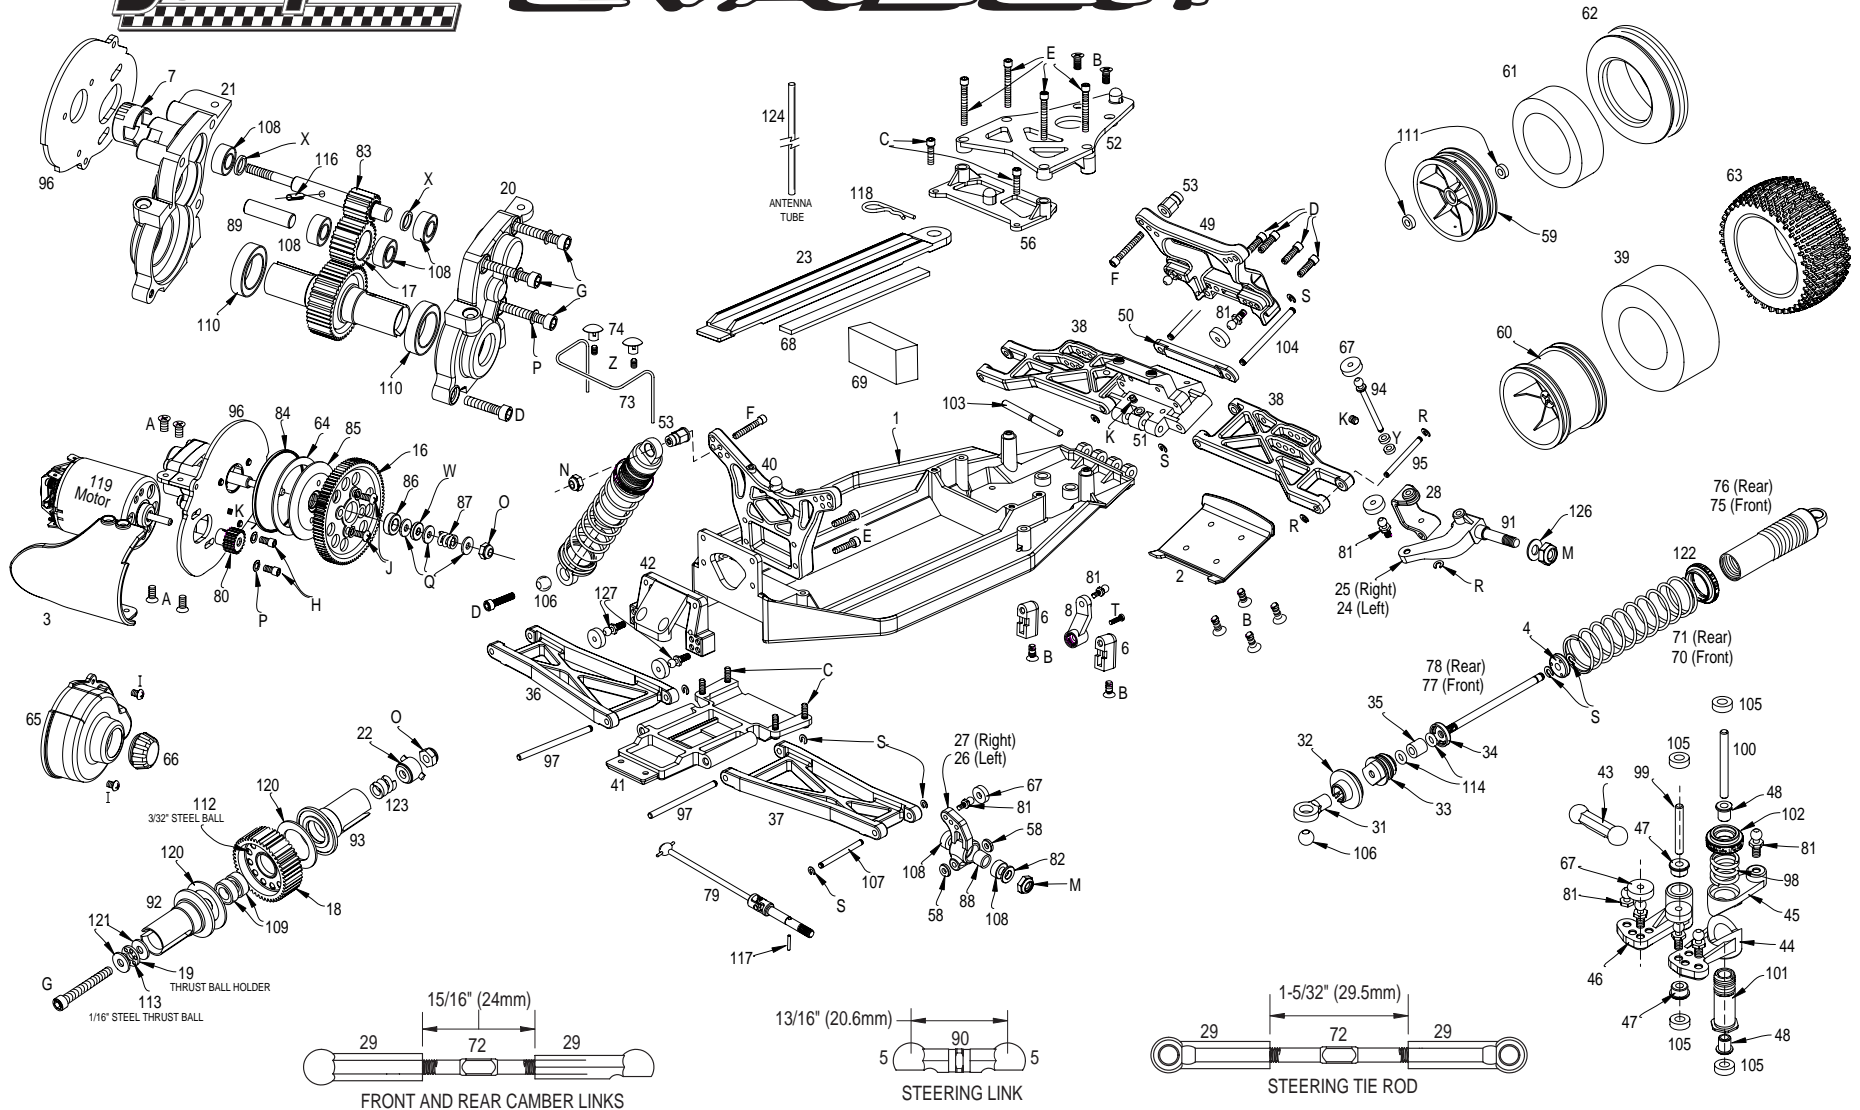

Stock #	Description	Quantity
DTXC6442	Body Clip	118 x10pcs
DTXC7630	M2 E-ring	R x10pcs
DTXC7631	M2.5 E-ring	S x10pcs
DTXC8236	3/16" Nylon Insert Locknut	M x10pcs
DTXC8237	4-40 Nylon Insert Locknut	N x10pcs
DTXC8240	M3 Nylon Insert Locknut	O x10pcs
DTXC8630	4-40 x 1/4" F/H Machine Screw	A x10pcs
DTXC8631	4-40 x 5/16" F/H Machine Screw	B x10pcs
DTXC8635	4-40 x 3/8" Cap Screw	C x10pcs
DTXC8636	4-40 x 1/2" Cap Screw	D x10pcs
DTXC8637	4-40 x 3/4" Cap Screw	E x10pcs
DTXC8638	4-40 x 7/8" Cap Screw	F x10pcs
DTXC8640	M3x8 Cap Screw	H x10pcs
DTXC8644	M3x25 Cap Screw	G x10pcs
DTXC8645	M3 x 3 Screw	I x10pcs
DTXC8650	M3 x 6 Screw	J x10pcs
DTXC8660	M3 x 3 Set Screw	K x10pcs
DTXC9385	1.6 x 10 Spring Pin	115 x10pcs
DTXC9386	2 x 10 Spring Pin	116 x10pcs
DTXC9387	2.5 x 12 Spring Pin	117 x10pcs
DTXC9763	3x3x5 Washer	Q x10pcs
DTXC9764	M3 Spring Washer	P x10pcs
DTXC9905	Wrench/Tool Set	x1pc

Hardware Chart

HARDWARE SHOWN ACTUAL SIZE.

DURATRAX

EVADER BX

This parts list shows the key number, part description and parts bag stock number for ordering. If there are multiple stock numbers listed, that particular part is available in several places. Refer to the replacement parts bag list for the contents of each parts bag.