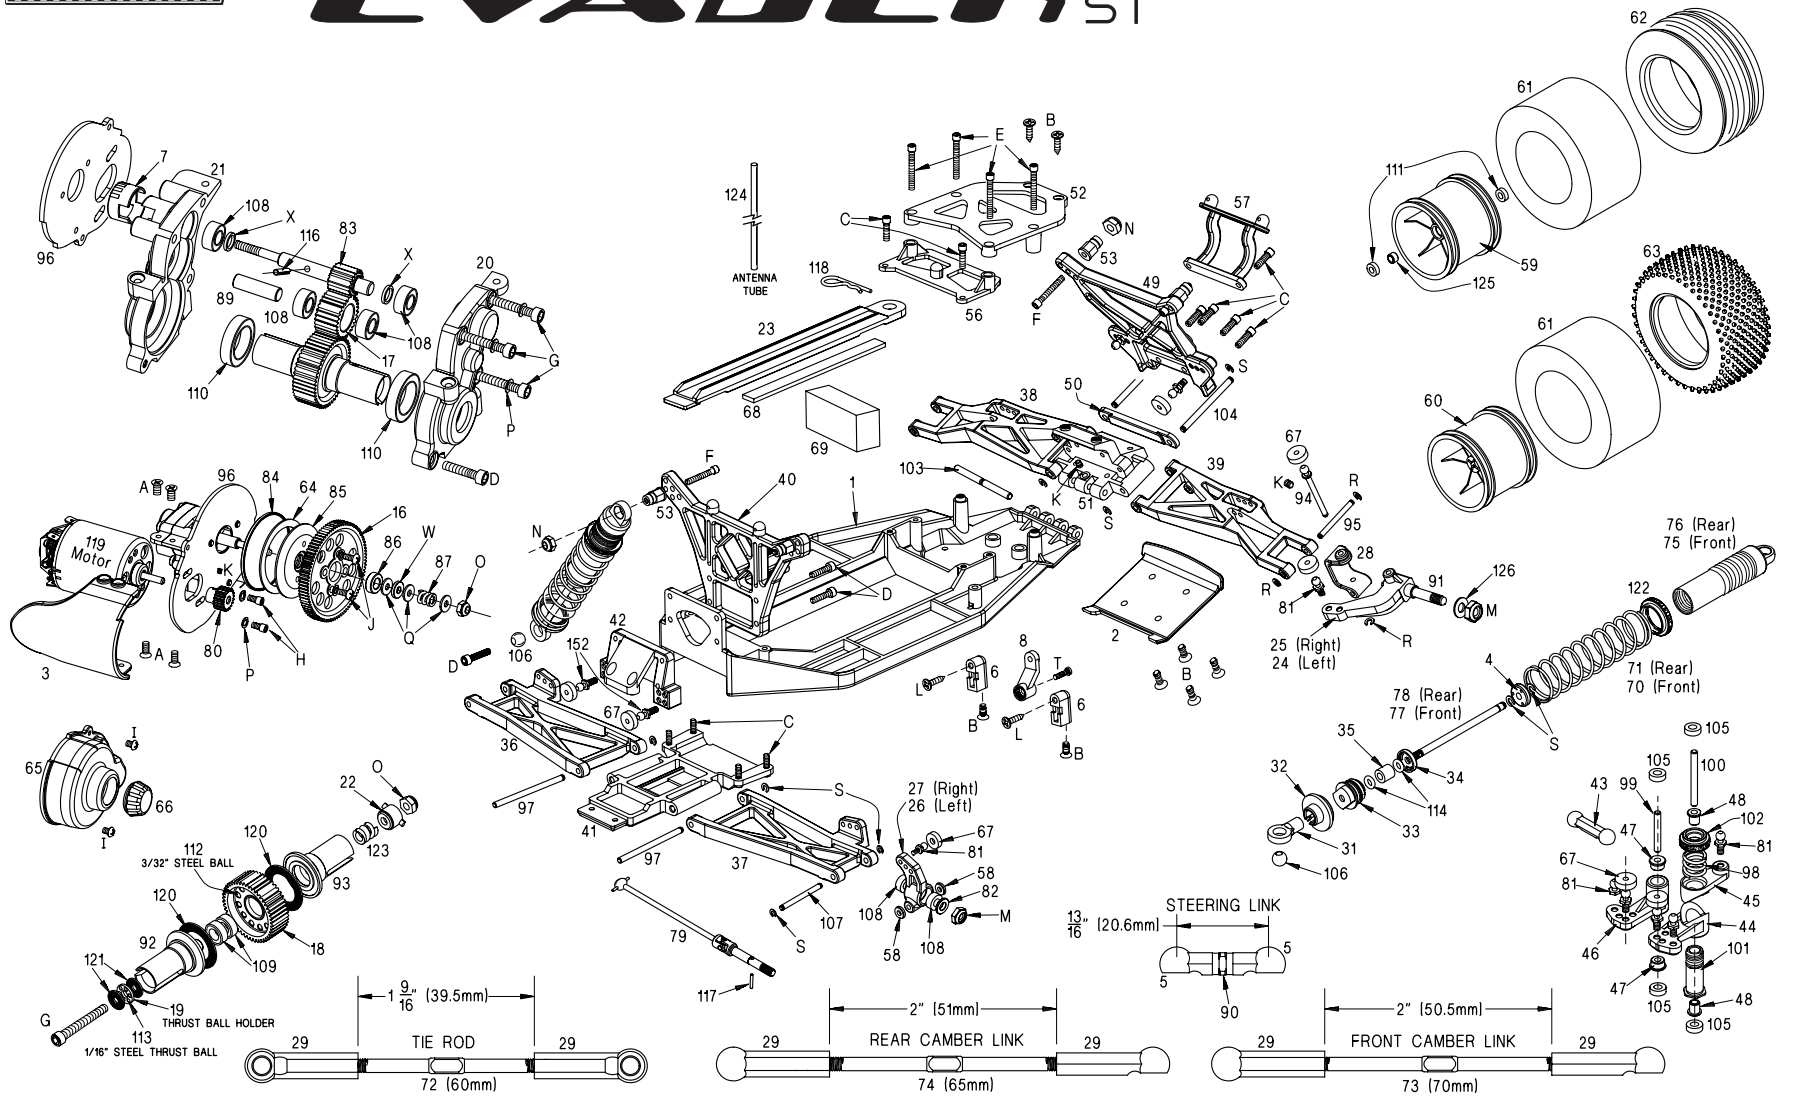

Aluminum Knuckle Arms
DTXC8221 (Blue)
DTXC8222 (Purple)

Aluminum Transmission Brace
DTXC9640 (Blue)
DTXC9641 (Purple)

Aluminum Heatsink/Motor Mount
DTXC7980 (Blue)
DTXC7981 (Purple)

DURATRAX

EVADERST

Other Accessories Available From DuraTrax