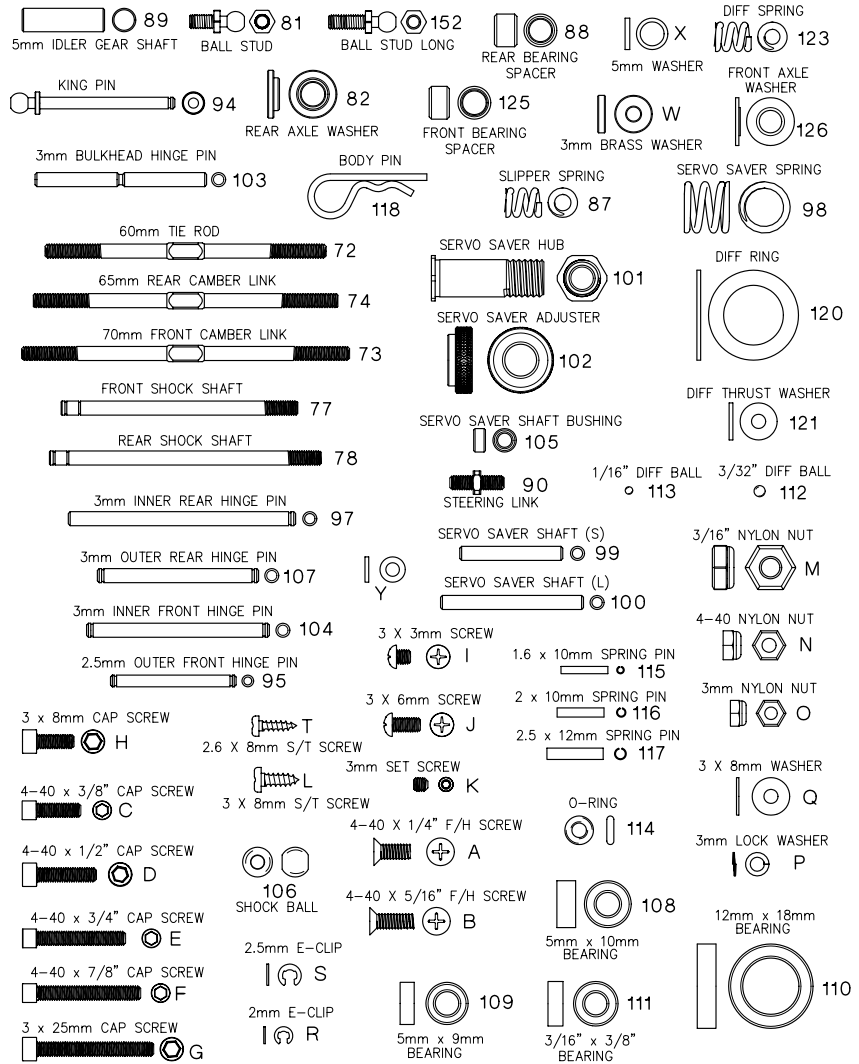

Field Bags DTXP2010, DTXP2000

Front/Rear Street Traction Tire DTXC8005

Hardware Chart

(ACTUAL SIZE)

This parts list shows the key number, part description and parts bag stock number for ordering. If there are multiple stock numbers listed, that particular part is available in several places. Refer to the replacement parts bag list for the contents of each parts bag.

#	Item Description	Available in Stock #
A	4-40x1/4" Flat Head Screw.....	DTXC8265, DTXC8630
B	4-40x5/16" Flat Head Screw.....	DTXC8631, DTXC6845
C	4-40x3/8" Cap Screw.....	DTXC8635, DTXC6451
D	4-40x1/2" Cap Screw.....	DTXC8636
E	4-40x3/4" Cap Screw.....	DTXC8637
F	4-40x7/8" Cap Screw.....	DTXC8638
G	M3x25 Cap Screw.....	DTXC8644, DTXC7386
H	M3x8 Cap Screw.....	DTXC8640
I	M3x3 Cap Screw.....	DTXC8645, DTXC7870
J	M3x6mm Screw.....	DTXC8650, DTXC9403
K	M3x3mm Set Screw.....	DTXC8660, DTXC8350
L	M3x8mm Self-Tapping Screw.....	DTXC9460
M	3/16" Nylon Insert Locknut.....	DTXC8236
N	4-40 Nylon Insert Locknut.....	DTXC8237
O	3mm Nylon Nut.....	DTXC8240, DTXC7386
P	M3 Spring Washer.....	DTXC9764
Q	3x8x0.5 Washer.....	DTXC9763
R	M2 E-Ring.....	DTXC7630
S	M2.5 E-Ring.....	DTXC7631
W	3mm Brass Washer.....	DTXC9305
X	5mm Washer.....	DTXC9665