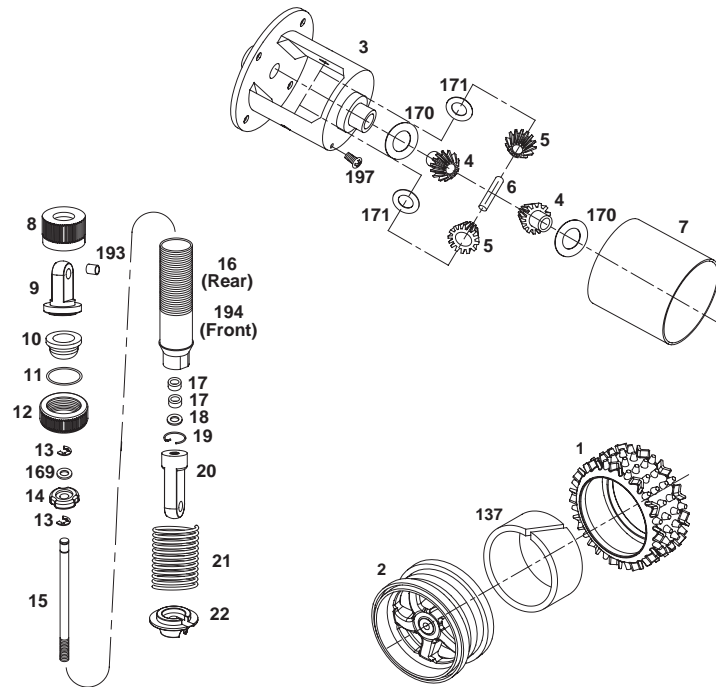

Hobby Services
3002 N. Apollo Drive, Suite 1, Champaign, Illinois 61822
Attn. Service Department
Phone: (217) 398-0007
9:00 A.M. - 5:00 P.M. Central Time M-F
E-Mail: hobbyservices@hobbico.com

ST indicates Stress-Tech™ part

Hardware

Stock #	Description	Quantity
DTXC8640	Cap Screw 3x23mm	148 x10pcs
DTXCQ0524	E-clip 3mm	13 x10pcs
DTXCQ0209	Screw 3x15mm	105 x5pcs
DTXCQ0259	Screw 4x8mm	160 x5pcs
DTXCQ0271	Screw 2.6x15mm	189 x5pcs
DTXCQ0285	Screw 3x10mm	149 x2pcs
DTXCQ0305	Set Screw 4x8mm	101 x10pcs
DTXCQ0309	Set Screw 5x25mm	53 x6pcs
DTXCQ0320	Set Screw 5x10mm	34 x10pcs
DTXCQ0403	Nut 4mm	163 x10pcs
DTXCQ0528	E-Clip 7mm	121 x6pcs
DTXCQ5003	Screw 5x30mm	30 x10pcs
DTXCQ5004	Screw 4.2x16mm	40 x10pcs
DTXCQ5005	Screw 4.2x25mm	45 x10pcs
DTXCQ5006	Spacer 8x4mm	59 x10pcs
DTXCQ5007	Nut 5mm	70 x10pcs
DTXCQ5008	Washer 12x8.1mm	85 x10pcs
DTXCQ5009	Screw 4.2x16mm	91 x10pcs
DTXCQ5010	Screw 5x10mm	94 x10pcs
DTXCQ5011	Washer 15x8mm	96 x10pcs
DTXCQ5012	Cap Screw 6x41mm	120 x10pcs
DTXCQ5013	Screw 6x16mm	144 x10pcs
DTXCQ5014	Screw 4x30mm	158 x10pcs
DTXCQ5015	Spacer 14x10mm	161 x10pcs
DTXCQ5016	Washer 14x6mm	174 x10pcs
DTXCQ5017	Screw 4x25mm	175 x10pcs
DTXCQ5018	Washer 13x5.1mm	180 x10pcs
DTXCQ5019	Screw 4.2x8mm	181 x10pcs
DTXCQ5020	Screw 5x35mm	190 x10pcs
DTXCQ5021	Washer 4.2x18mm	191 x10pcs
DTXCQ5022	Screw 5x27mm	192 x10pcs
DTXCQ5023	Cap Screw 5x35mm	195 x10pcs

Shocks, Differential, and Tires