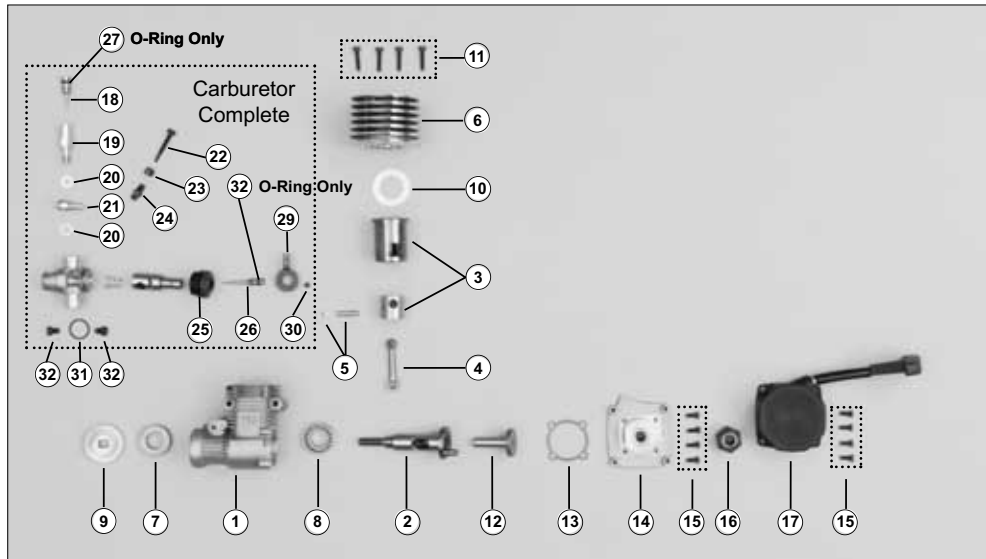

To order replacement parts or to send your model in for repairs covered under warranty, you should send your model to DuraTrax's authorized U.S. repair facility:

Hobby Services
1610 Interstate Drive
Champaign, Illinois 61822
Attn. Service Department
Phone: (217) 398-0007 9:00 A.M. - 5:00 P.M. Central Time M-F
E-Mail: hobbyservices@hobbico.com

ST indicates Stress-Tech™ part

TORQ .16 EXPLODED VIEW & PARTS LIST