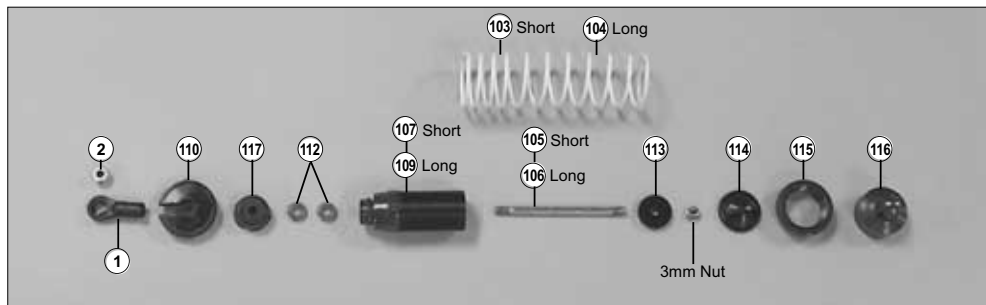

Replacement Parts

Stock #	Description	Quantity	Stock #	Description	Quantity
DTXG0350	Front Bearing	7 x1pc	DTXG0551	Cylinder/Piston Assembly	3 x1pc
DTXG0360	Rear Bearing	8 x1pc	DTXG0560	Drive Washer	9 x1pc
DTXG0400	Carburetor Dust Cover	25 x1pc	DTXG0583	Heatsink Head	6, 10 x1pc
DTXG0420	Carburetor Needle O-Ring	27 x1pc	DTXG0591	Heatsink Head Gasket	10 x1pc
DTXG0440	Carburetor Complete	x1pc	DTXG0600	Head Screws	11 x4pcs
DTXG0450	Carburetor Screw	32 x2pc	DTXG0605	Idle Needle	26 x1pc
DTXG0466	Carburetor O-Ring	31 x1pc	DTXG0615	Needle Socket Set	19, 21 x1pc, 20 x2pcs
DTXG0471	Connecting Rod	x4 x1pc	DTXG0620	Needle Valve	18 x1pc
DTXG0492	Cover Plate Recoil	13, 14 x1pc	DTXG0641	Piston Pin	5 x1pc
DTXG0494*	Cover Plate Standard w/Gasket	Not Shown	DTXG0750	Recoil Starter	16, 17 x1pc
DTXG0500	Cover Plate Gasket	13 x1pc	DTXG0760	Start Shaft	12 x1pc
DTXG0510	Cover Plate Screws	15 x4pcs	DTXG0800	Throttle Arm	29, 30 x1pc
DTXG0512*	Cover Plate Standard Screws	Not Shown	DTXG0810	Throttle Stop Screw	22, 23, 24 x1pc
DTXG0521	Crankcase	1 x1pc			
DTXG0534	Suspension Arm for Recoil	2 x1pc			
DTXG0535*	Crankshaft Standard	Not Shown