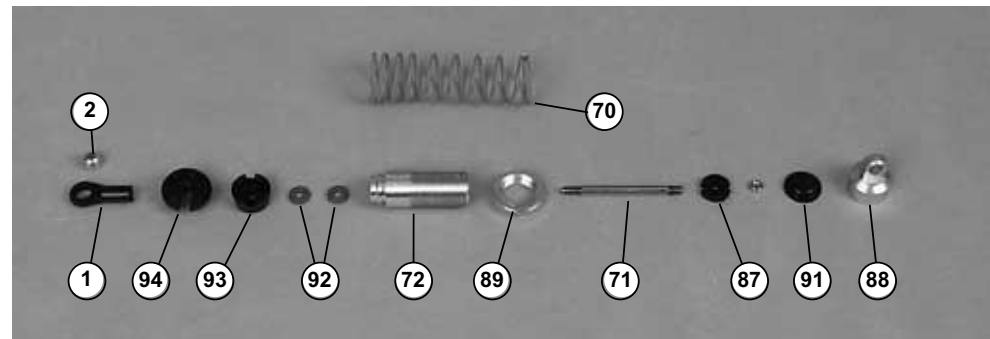

Phone: (217) 398-0007 9:00 A.M. - 5:00 P.M. Central Time M-F
E-Mail: hobbyservices@hobbico.com

ST indicates Stress-Tech™ part

TORQ .12 EXPLODED VIEW & PARTS LIST

Replacement Parts

Stock #	Description	Stock #	Description
DTXG0350	Crankshaft Front Bearing 7	DTXG0550	Cylinder/Piston Assembly 3
DTXG0360	Crankshaft Rear Bearing 8	DTXG0560	Drive Hub 9
DTXG0400	Carburetor Dust Cover \	DTXG0580	Heatsink Head 6 0
DTXG0420	Carburetor Needle O-ring Set s d	*DTXG0582	Black Heatsink Head w/gasket
DTXG0440	Carburetor Complete	DTXG0590	Heatsink Head Gasket 0
DTXG0450	Carburetor Screw jx2	DTXG0600	Heatsink Head Screw Set -x4
DTXG0470	Connecting Rod 4	DTXG0620	Needle Valve y
DTXG0492	Cover Plate q w	DTXG0640	Piston Pin 5
*DTXG0494	Cover Plate Standard w/gasket	DTXG0750	Recoil Starter r t
DTXG0500	Cover Plate Gasket q	DTXG0760	Starting Shaft =
DTXG0510	Cover Plate Screw ex4	DTXG0466	Carb O-ring h
*DTXG0512	Cover Plate Screws Standard (Not Shown)	DTXG0615	Needle Socket Set u ox1 ix2
DTXG0520	Crankcase 1	DTXG0605	Idle needle a
DTXG0530	Crankshaft 2	DTXG0800	Throttle arm f g
*DTXG0532	Crankshaft Standard (Not Shown)	DTXG0810	Throttle stop screw p []

*optional

DURATRAX

**MAXIMUM
ST**

**Hardware
Legend**

-  3mm Locknut
-  4mm Locknut
-  2x8 S/T Screw
-  3x8 S/T Screw
-  3x10 S/T Screw
-  3x12 S/T Screw
-  3x15 S/T Screw
-  3x18 S/T Screw
-  5x10 Bearing
-  8x14 Bearing
-  M3x6 Screw
-  M3x12 Screw
-  M3x15 Screw
-  M3x18 Screw
-  M3x20 Screw
-  M3x25 Screw
-  M3x30 Screw
-  M3x10 Fillister
-  M4x12 Fillister
-  M3x3 Set Screw
-  M4x4 Set Screw
-  4mm Washer
-  4mm E-clip
-  5mm E-clip
-  11mm E-clip
-  5x10 Bushing
-  Self Tapping Screw
-  Machine Screw
-  Fillister Machine Screw