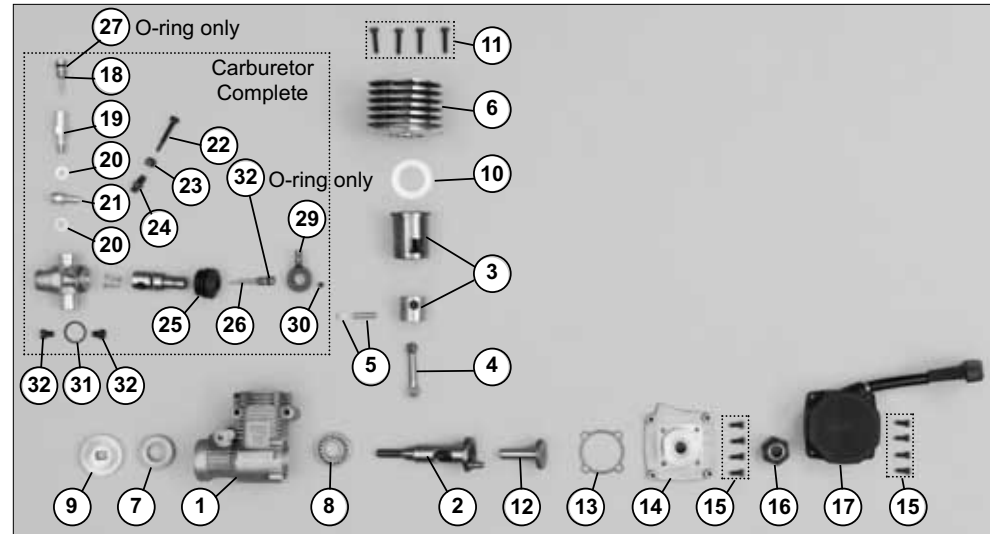

Optional Parts

DTXC1090	Bearing Completer Set	
DTXC2521	Clutch Bell (13T)	
DTXC2522	Clutch Bell (14T)	
DTXC2523	Clutch Bell (15T)	
DTXC2524	Clutch Bell (16T)	
DTXC2525	Clutch Bell (17T)	
DTXC2526	Clutch Bell (18T)	
DTXC2541	4-shoe Clutch Kit (.12 CZ-R)	
DTXC6400	Body Unpainted	
DTXC8000	2.2" Front/Rear Rib Tires	
DTXC8005	2.2" Front/Rear Street Traction Tires	
DTXC8006	2.2" Front/Rear Traction Soft Tires	
DTXC8110	2.2" Front/Rear Slant Spike Tires	
DTXC8111	2.2" Front/Rear Offset Spike Tires	
DTXC8113	2.2" Front/Rear Split-V Spike Tires	
DTXC8114	2.2" Front/Rear Diamond Spike Tires	
DTXC8115	2.2" Front/Rear Step Spike Tires	
DTXC8116	2.2" Front/Rear Racing Pin Tires	
DTXC8130	2.2" Front/Rear Slick Hard Tires	
DTXC9111	Shock Spring 1.3mm (2)	
DTXC9112	Shock Spring 1.3mm (2)	
DTXC9113	Shock Spring 1.4mm (2)	
DTXC9120	Shock Spring Set 1.1,1.2,1.3, 1.4mm (2ea)	
DTXC9850	White Wheel (2)	
DTXG0205	Torq .12 Engine	

To order replacement parts or to send your model in for repairs covered under warranty, you should send your model to DuraTrax's authorized U.S. repair facility:

Hobby Services
1610 Interstate Drive
Champaign, Illinois 61822
Attn. Service Department

Phone: (217) 398-0007 9:00 A.M. - 5:00 P.M. Central Time M-F
E-Mail: hobbyservices@hobbico.com

ST indicates Stress-Tech™ part

TORQ .12 EXPLODED VIEW & PARTS LIST