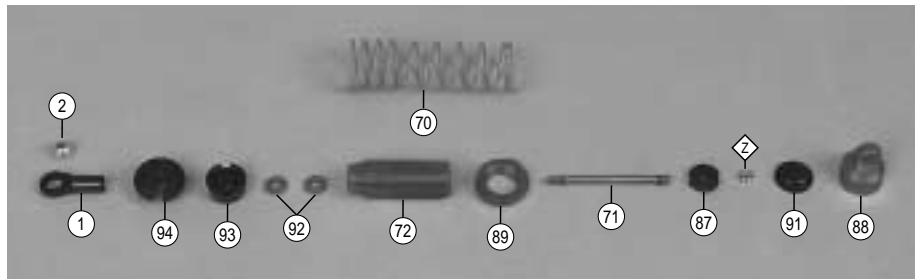

DTXZ1086 For Kit DTXC0090/DTXD90**