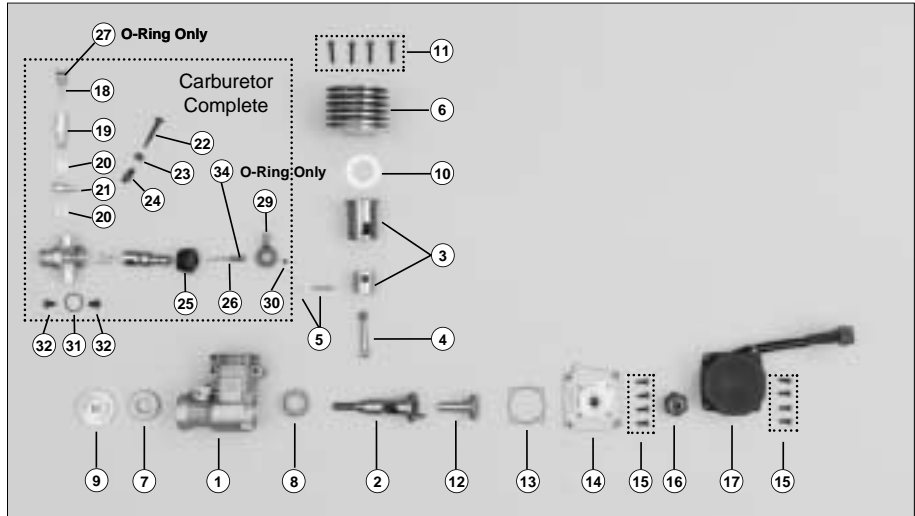

Stock #	Description	Quantity
DTXC9450	Aluminum Steering Bellcrank (Blue)	49,57,61,62, 63,73 x1pc 1,59,76,77 x2pcs
DTXC9501 ST	Rear Suspension Stop	79 x2pcs
DTXC9551 ST	Suspension Arm	80 x2pcs
DTXC9610	Two Speed Transmission	x1pc
DTXC9620	Top Shaft (2Spd)	31 x1pc
DTXC9647	Throttle Return Spring	x1pc
DTXC9690	Throttle Rod Spring	111 x2pcs
DTXC9702	Tires	82 x2pcs
DTXC9737	Tuned Pipe Set	67,77,78,84 x1pc
DTXC9738	Tuned Pipe	77 x1pc
DTXC9750	Upper Turnbuckle	90 x2pcs
DTXC9877	Chrome Wheel	83 x2pcs
DTXC9900	Turnbuckle Wrench	x1pc
DTXC9953	Aluminum Front Hub (Blue)	85 x2pcs
DTXG0210	Torq .16 Engine w/Pull Start	x1pc
DTXG0609	Manifold Gasket	78 x2pcs
DTXZ1085	Instruction Manual	

ST indicates Stress-Tech™ part

TORQ .16 EXPLODED VIEW & PARTS LIST

Replacement Parts

Stock #	Description	Quantity	Stock #	Description	Quantity
DTXG0350	Front Bearing	7 x1pc	DTXG0551	Cylinder/Piston Assembly	3 x1pc
DTXG0360	Rear Bearing	8 x1pc	DTXG0560	Drive Washer	9 x1pc
DTXG0400	Carburetor Dust Cover	25 x1pc	DTXG0583	Heatsink Head	6,10 x1pc
DTXG0420	Carburetor Needle O-Ring	27 x1pc	DTXG0591	Heatsink Head Gasket	10 x1pc
DTXG0440	Carburetor Complete	x1pc	DTXG0600	Head Screws	11 x4pcs
DTXG0450	Carburetor Screw	32 x2pc	DTXG0605	Idle Needle	26 x1pc
DTXG0466	Carburetor O-Ring	31 x1pc	DTXG0607	Idle Needle O-Ring	34 x2pcs
DTXG0471	Connecting Rod	4 x1pc	DTXG0615	Needle Socket Set	19,21 x1pc
DTXG0492	Cover Plate Recoil	13,14 x1pc			20 x2pcs
DTXG0494*	Cover Plate Standard w/Gasket	Not Shown	DTXG0620	Needle Valve	18 x1pc
DTXG0500	Cover Plate Gasket	13 x1pc	DTXG0641	Piston Pin	5 x1pc
DTXG0510	Cover Plate Screws	15 x4pcs	DTXG0750	Recoil Starter	16,17 x1pc
DTXG0512*	Cover Plate Standard Screws	Not Shown	DTXG0760	Start Shaft	12 x1pc
DTXG0521	Crankcase	1 x1pc	DTXG0800	Throttle Arm	29,30 x1pc
DTXG0534	Crankshaft for Recoil	2 x1pc	DTXG0810	Throttle Stop Screw	22,23,24 x1pc
DTXG0535*	Crankshaft Standard	Not Shown			*Optional