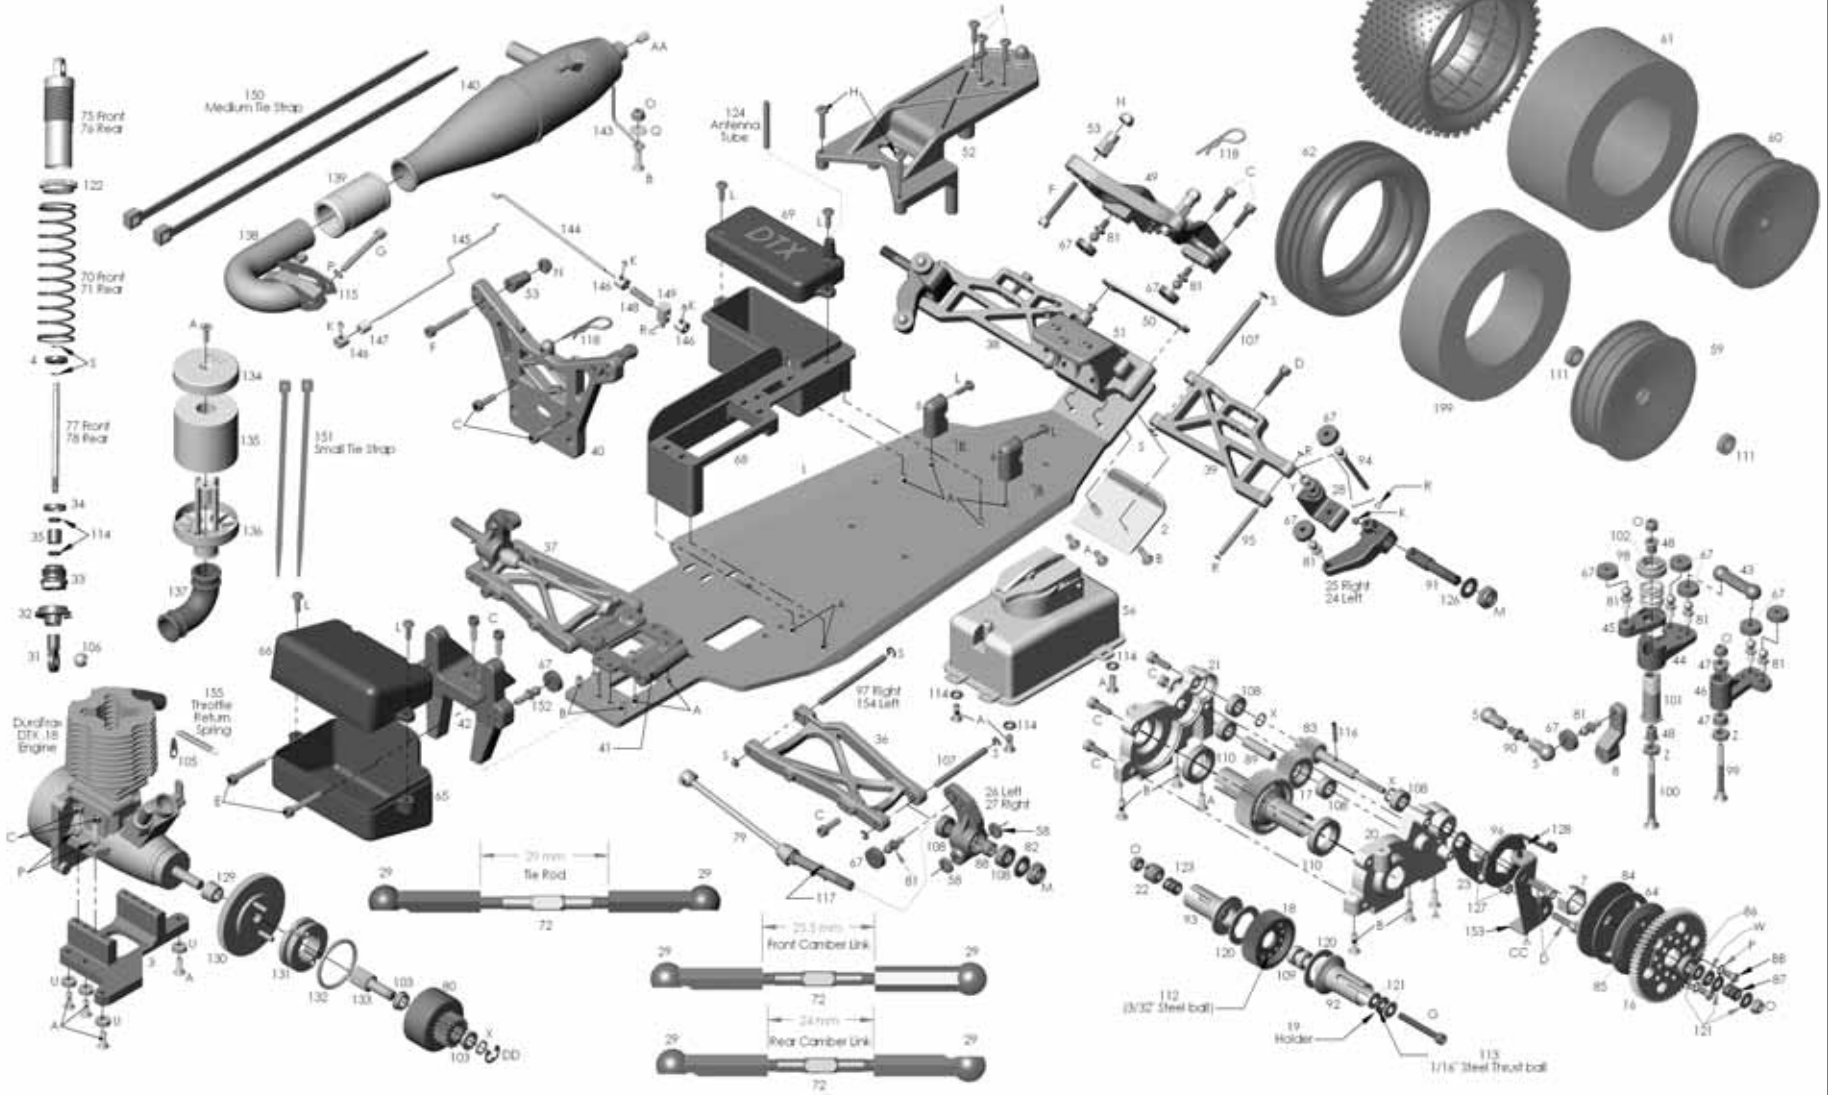

Tool Sets (Metric & Standard)
DTXR0140 DTXR0375 DTXR0380

TX NiCad Conversion Kit
(For use with DuraTrax & Futaba Systems)
DTXP4010

Field Bag
DTXP2010, DTPX2000

NITRO EVADER BX