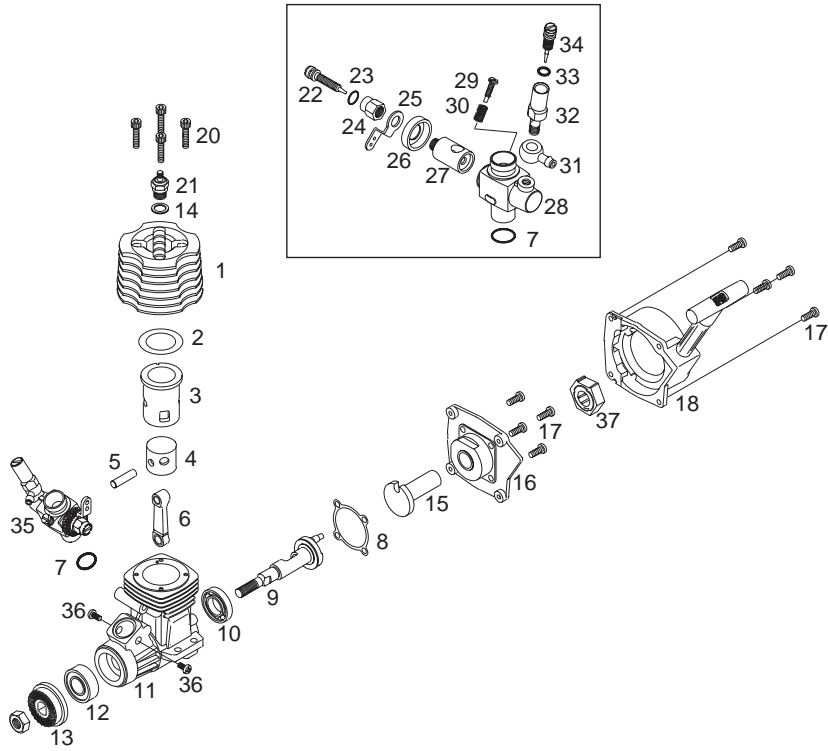

### Hardware

Stock #	Description	Quantity	Stock #	Description	Quantity
DTXC6442	Body Clips	118 x10	DTXC8647	3x8mm S/T Screws	L x10
DTXC7630	2mm E-Clip	R x10	DTXC8648	3x10mm S/T Screws	I x10
DTXC7631	2.5mm E-Clip	S x10	DTXC8650	3x6mm Screws	BB x10
DTXC8236	3/16" Locknuts	M x10	DTXC8660	3x3mm Set Screws	K x10
DTXC8237	4-40 Locknuts	N x10	DTXC8676	3x15mm F/H S/T Screws	H x10
DTXC8240	3mm Locknuts	O x10	DTXC9387	Spring Pin 2.5x12mm	117 x10
DTXC8635	4-40x3/8" Cap Screws	C x10	DTXC9763	3mm Washer	Q x10
DTXC8636	4-40x1/2" Cap Screws	D x10	DTXC9764	3mm Spring Washer	P x10
DTXC8638	4-40x7/8" Cap Screws	F x10	DTXQ0273	3mm Flat Head Screw Set	A x5, B x5
DTXC8644	3x25mm Cap Screw	G x10			

### Other Accessories Available From DuraTrax

Tool Sets (Metric & Standard)  
DTXR0140 DTXR0375 DTXR0380

TX NiCad Conversion Kit  
(For use with DuraTrax & Futaba Systems)  
DTXP4010

Pit Tech Car Stand  
DTXC2370, DTXC2371  
DTXC2372, DTXC2373

# DuraTrax .18

Stock #	Description	Includes
DTXG0353	Bearing Front	12 x1pc
DTXG0363	Bearing Rear	10 x1pc
DTXG0381	Carb Barrel (Rotor)	27 x1pc
DTXG0403	Carb Dust Cover	26 x1pc
DTXG0409	Carb Body	28 x1pc
DTXG0430	Carb Gasket (O-Ring)	7 x1pc
DTXG0443	Carb Complete	35 x1pc
DTXG0455	Carb Retainer Screws	36 x2pcs
DTXG0473	Connecting Rod	6 x1pc
DTXG0498	Coverplate w/Gasket	8,16 x1pc
DTXG0503	Coverplate Gasket	8 x1pc
DTXG0513	Coverplate Screws	17 x4pcs
DTXG0524	Crankcase	11 x1pc
DTXG0536	Crankshaft	9 x1pc
DTXG0537	One-Way Bearing	37 x1pc
DTXG0549	Cylinder/Piston Set	3,4 x1pc
DTXG0558	Fuel Inlet	31 x1pc