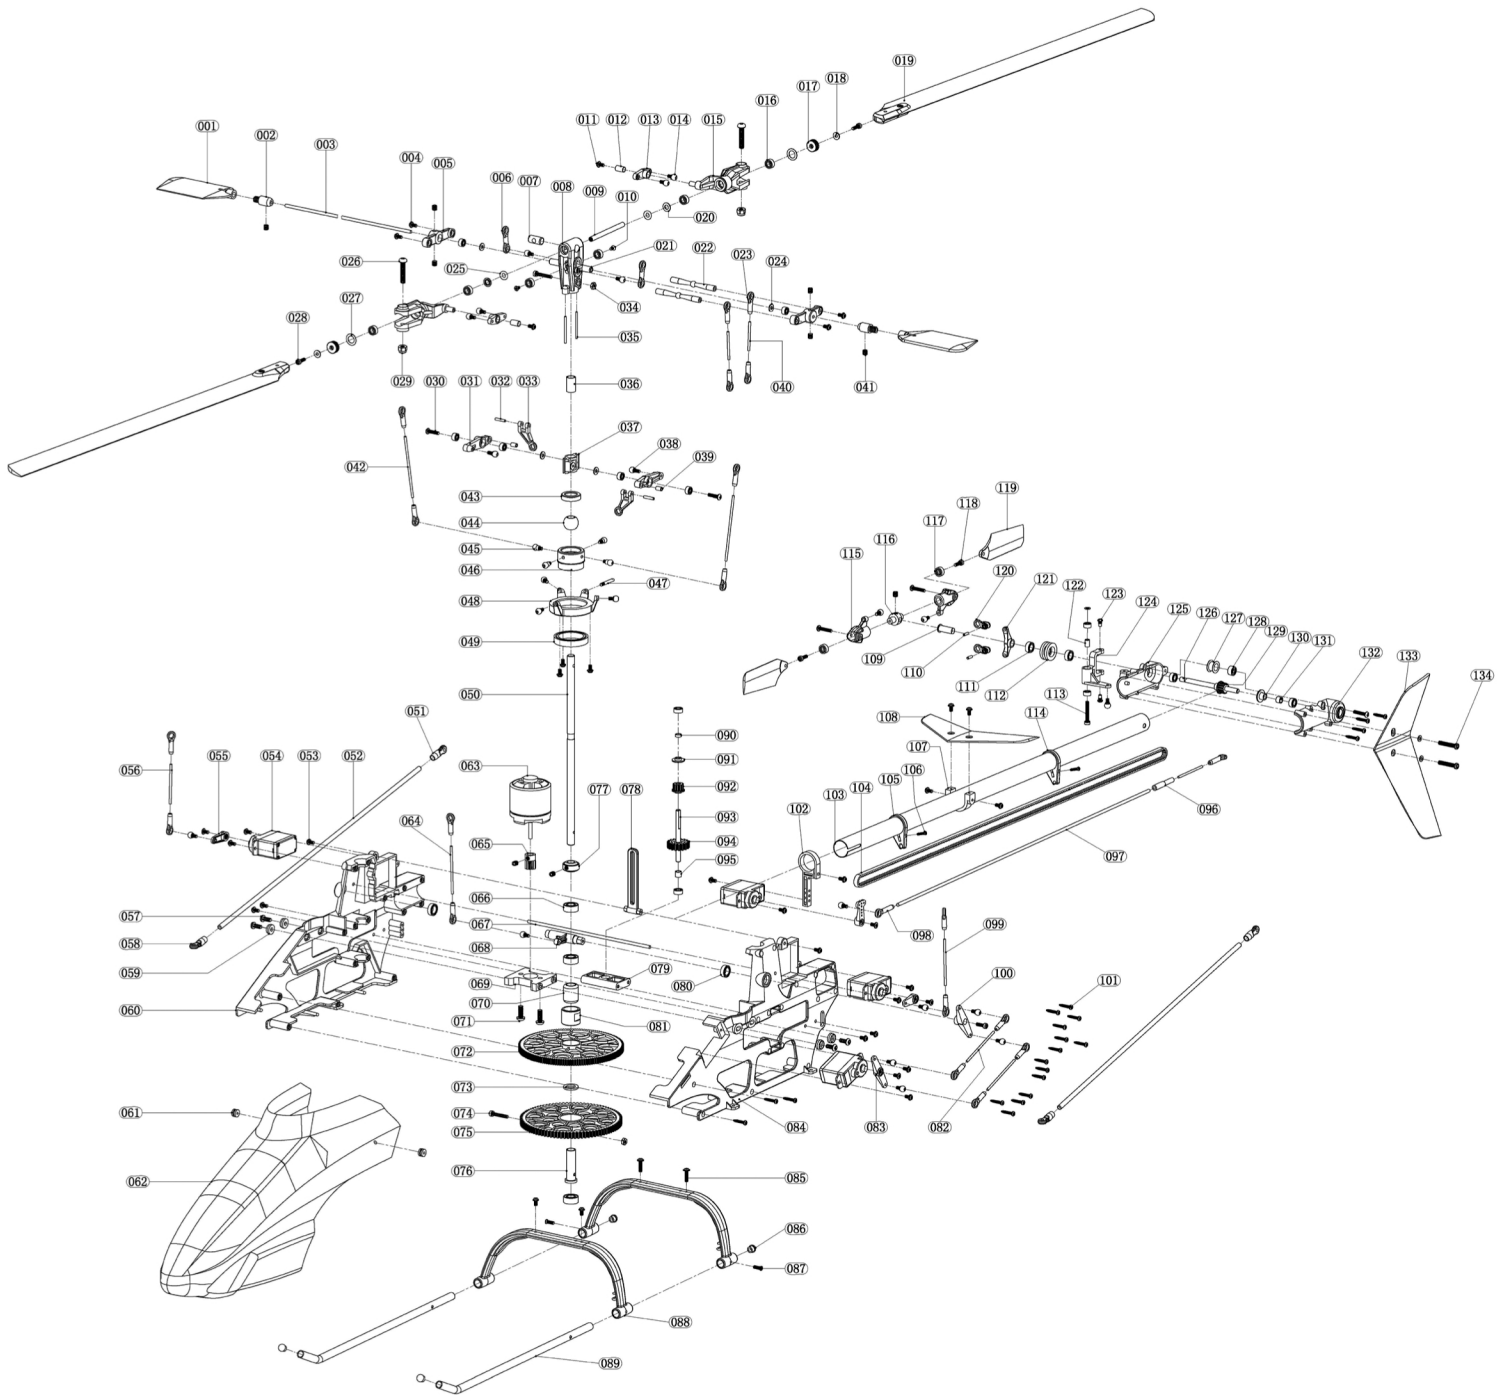

Exploded View

Please see your favorite retailer or visit our web site (www.E-fliteRC.com) to find the latest in new replacement and option parts releases for your Blade 400 3D.