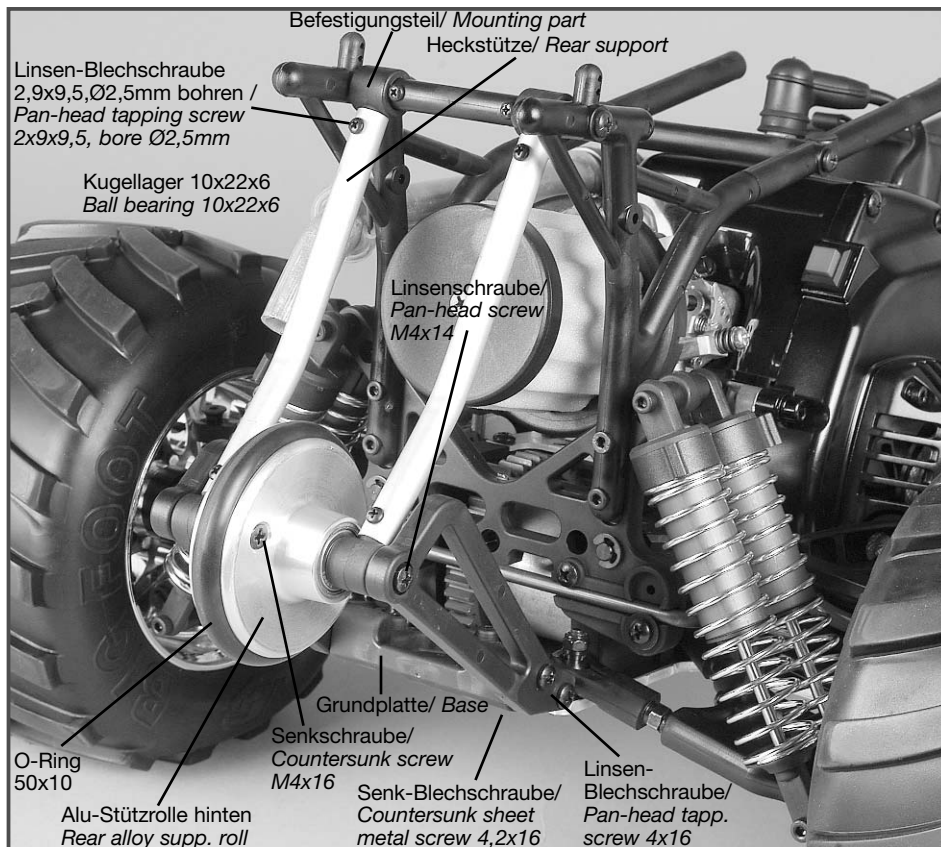

Zur Montage wird ein Spiralbohrer mit Ø 2,5 benötigt. Teile nach Abbildung zusammenfügen und die Bohrungen für die 2,9x9,5mm Schrauben bohren./ For the assembly a twist drill with Ø 2,5 is necessary. Assemble the parts as shown on the picture and bore the borings for the 2,9x9,5mm screws.

Ersatzteile

- 06295/02 Alu-Achse f. Stützrolle hint., 1 St.
- 06295/03 O-Ring 50x10, 1 St.
- 06295/04 Grundplatte f. Stützrolle, 1 St.
- 07153 Distanzen f. Karosseriestütze, 3 St.
- 06040 Kugellager 10x22x6, 2 St.
- 06295/01 Alu-Stützrolle hinten, 1 St.
- 06295/05 Halter f. Stützrolle, 1 St.
- 06295/06 Alu-Heckstütze/ Befestigungsteil, 3 St.

Spare parts

- 06295/02 Alloy axle f. rear supp. roll, 1 pcs.
- 06295/03 O-ring 50x10, 1 pce.
- 06295/04 Base f. supp. roll, 1 pce.
- 07153 Distances f. body mount, 3 pcs.
- 06040 Ball bearing 10x22x6, 2 pcs.
- 06295/01 Rear alloy supp. roll, 1 pce.
- 06295/05 Holder f. supp. roll, 1 pce.
- 06295/06 Rear alloy support/ Mounting part, 3 pcs.

A.6295-171105