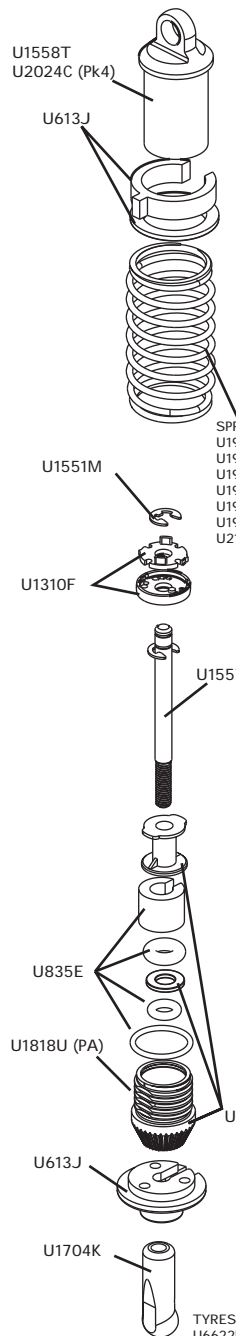

14/09/00

**FIVE SPOKE SCALE WHEELS**  
 U1932Y Wheel, 5 spoke 25mm Std. Offset - White  
 U1933A Wheel, 5 spoke 25mm Std. Offset - Black  
 U1934B Wheel, 5 spoke 25mm Std. Offset - Satin Chrome  
 U1935C Wheel, 5 spoke 25mm Std. Offset - Full Chrome  
 U2123V Wheel, 5 spoke 20mm Std. Offset - White  
 U2124W Wheel, 5 spoke 20mm Std. Offset - Black  
 U2144V Wheel, 5 spoke 25mm Std. Offset - Yellow  
 U2145W Wheel, 5 spoke 20mm Std. Offset - Yellow  
 U2173E Wheel, 5 Spoke 25mm Std O/S-Purple Chrome  
 U2300F Wheel, 5 Spoke 25mm Std Offset - Gold

**"Y" SPOKE SCALE WHEELS**  
 U2193D Wheel, "Y" spoke 25mm Std Offset - White

**"DISH" SCALE WHEELS**  
 U2296B Wheel, Dish 25mm Std Offset - White  
 U2301C Wheel, Dish 25mm Std Offset - Black  
 U2367J Wheel, Dish 24mm Std O/S - White

**TWELVE SPOKE SCALE WHEELS**  
 U2170B Wheel, 12 spoke 25mm Std Offset - White  
 U2171C Wheel, 12 spoke 20mm Std Offset - White  
 U2172D Wheel, 12 Spoke 25mm Std O/S-Purple Chrome  
 U2366H Wheel, 12 Spoke 24mm Std O/S - White

U2387H Instruction Manual Axis 2  
 U2259G Decal Sheet - Schumacher 3000  
 U2388J Undertray - Axis 2  
 U2389K Dirt Cover - Axis 2  
 G989J R/C Deal Race Electric

**SPRINGS**  
 U1921K Spring Tuning Set - SST Touring (5sprs)  
 U1922L Black Shock Springs - SST; rate 6 (pr)  
 U1923M Grey Shock Springs - SST; rate 10 (pr)  
 U1924N Blue Shock Springs - SST; rate 15 (pr)  
 U1925P Red Shock Springs - SST; rate 20 (pr)  
 U1926R Yellow Shock Springs - SST; rate 25 (pr)  
 U1929C Silver Shock Springs - SST; rate 35 (pr)