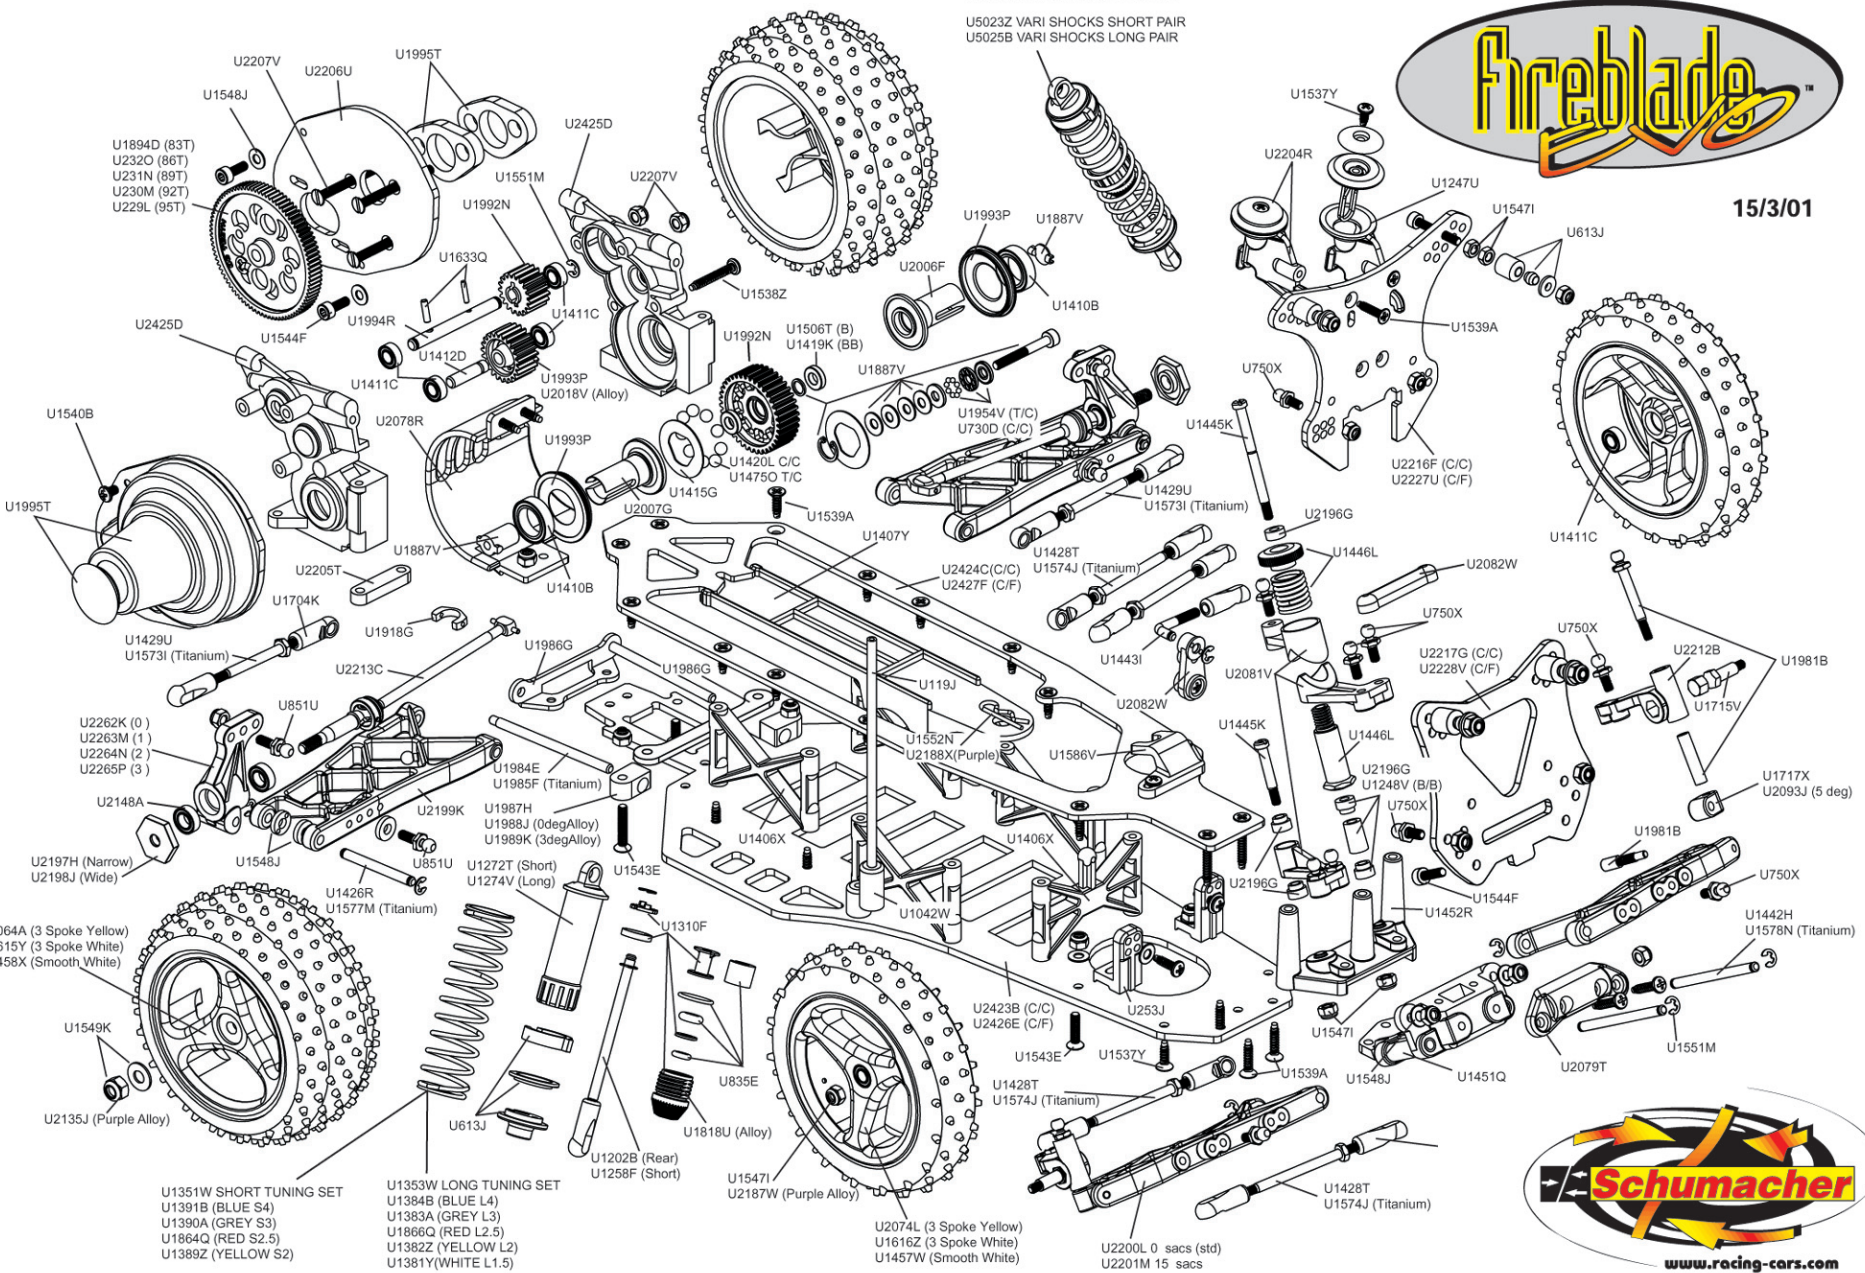

U2052K H.D.F. LEXAN REAR WING
 U5070Y BODYSHELL - FIREBLADE EVO
 U5071A UNDERTRAY - FIREBLADE EVO
 U2422A INSTRUCTION MANUAL - FIREBLADE EVO
 S500B SCHUMACHER BANNER

U1999X DIFF ASSEMBLY COMPLETE
 U1847X REAR ANTI-ROLL BAR
 U2018V ALLOY IDLER GEAR
 U2075M CAMBER & RIDE HEIGHT GAUGES
 U2090F FRONT ANTI-ROLL BAR

U1356Z PRO SHOCKS SHORT PAIR
 U1358B PRO SHOCKS LONG PAIR

U5023Z VARI SHOCKS SHORT PAIR
 U5025B VARI SHOCKS LONG PAIR

15/3/01

www.racing-cars.com