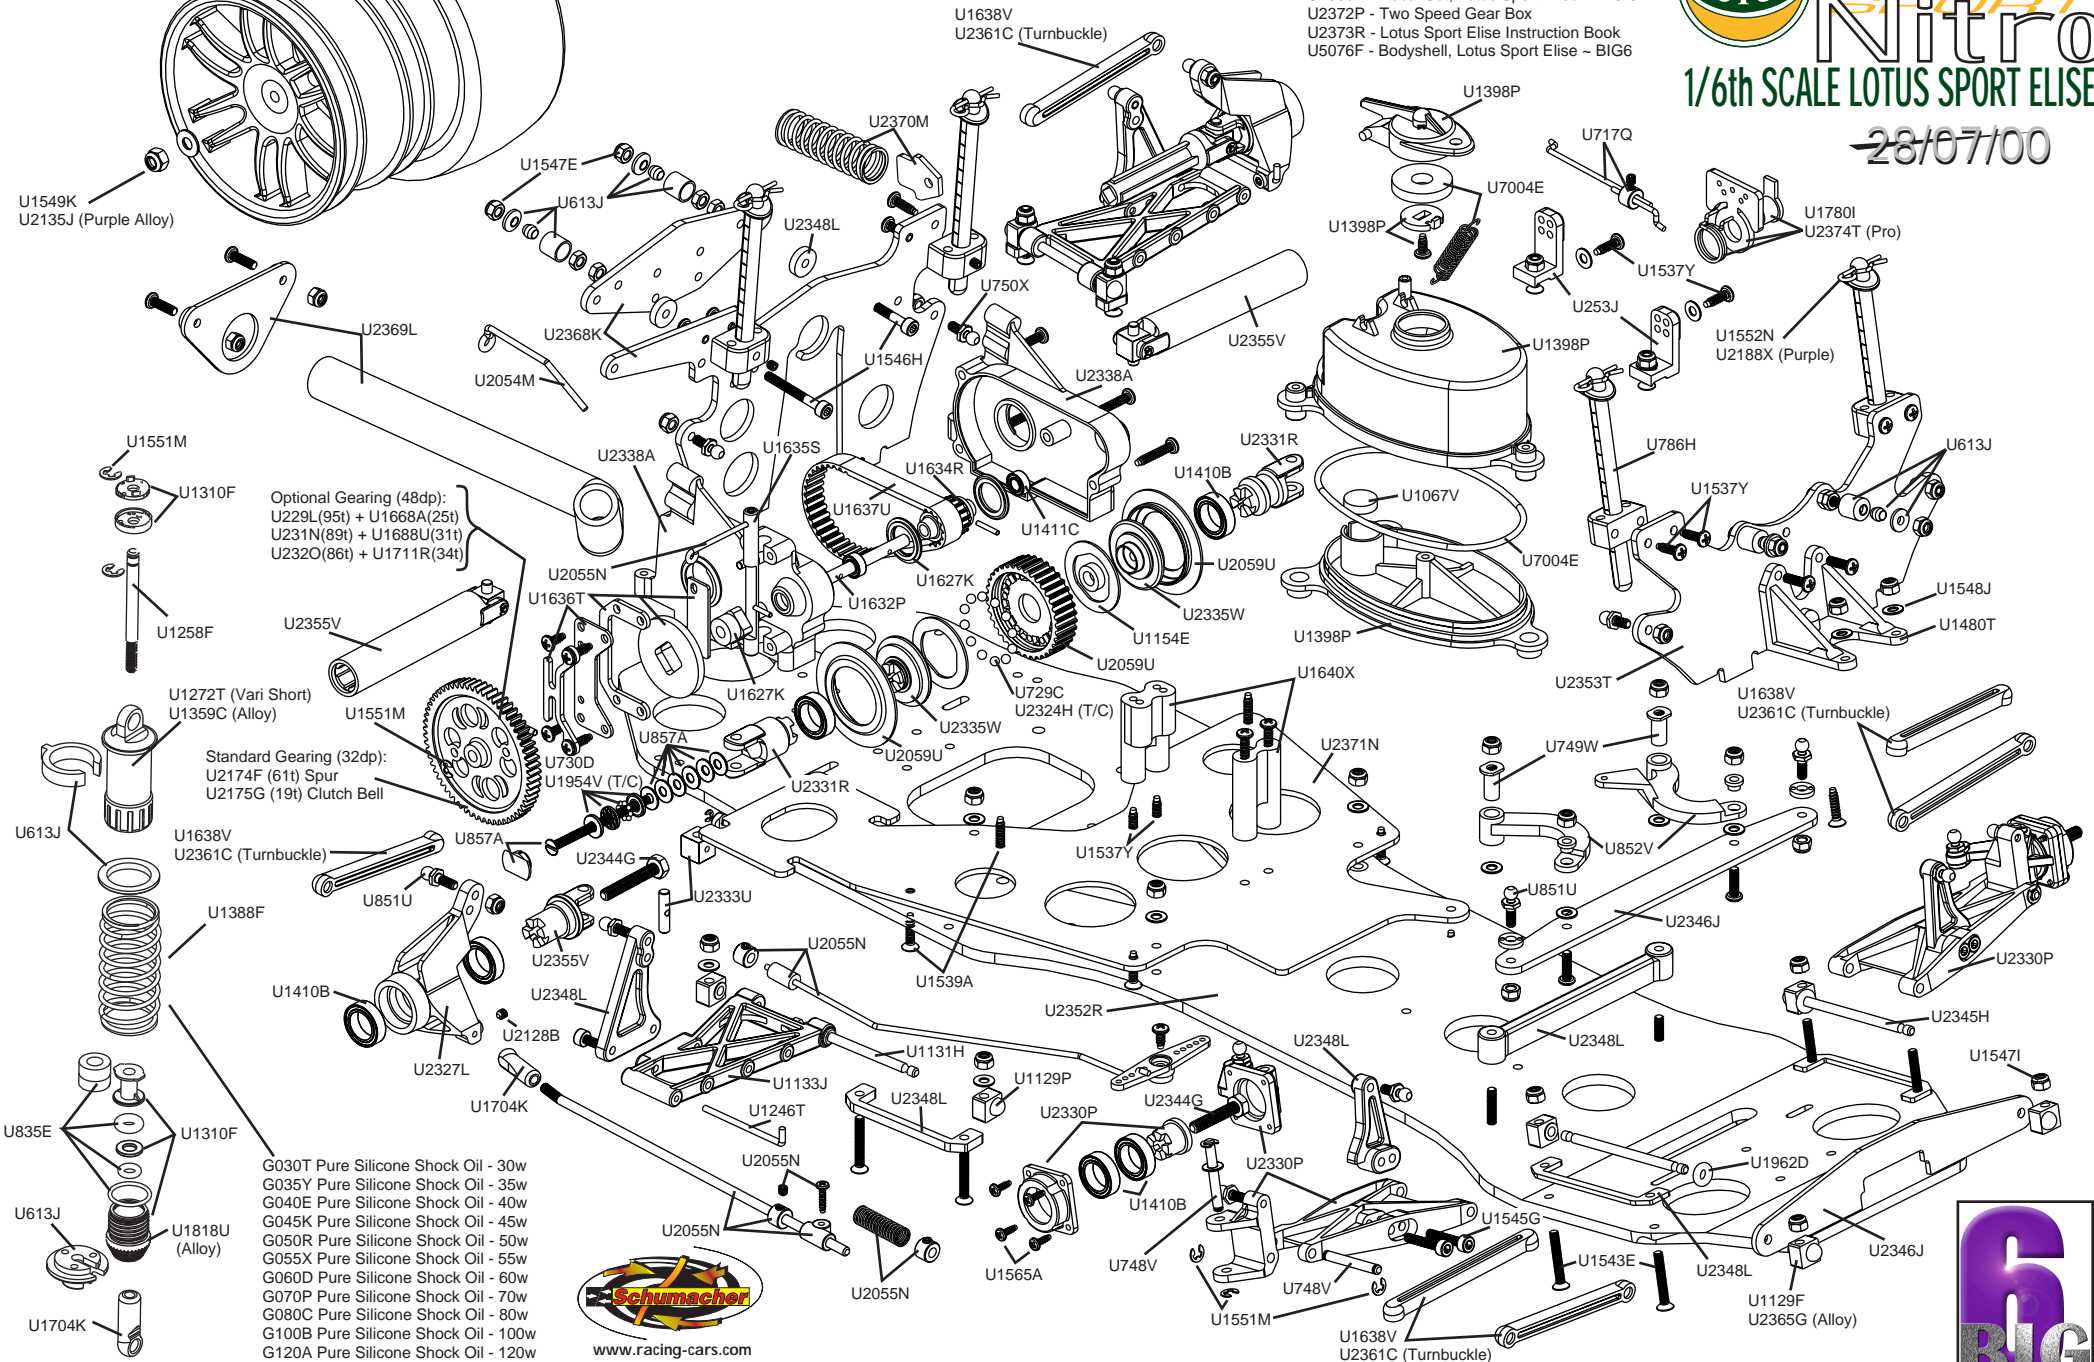

U2349M Wheel, Twin 6 Spoke Black
 U2350N Wheel, Twin 6 Spoke White
 U2351P Wheel, Twin 6 Spoke Chrome

U6688M Slick Tyre, Green - BIG 6
 U6689N Slick Racing Tyre & Insert

G200V - ZX1 Microlobe
 G552A - Cool Head - BIG 6
 G554C - Alloy Engine Mount
 U119J - Aerial Tube
 U1042W - Aerial Mount
 U1261I - Schumacher Screw Driver
 U2334V - Allo Diff assembled - BIG 6
 U2359A - Decal Set, Lotus Sport Elise - BIG 6
 U2372P - Two Speed Gear Box
 U2373R - Lotus Sport Elise Instruction Book
 U5076F - Bodyshell, Lotus Sport Elise - BIG 6

Schumacher

LOTUS
Nitro
 1/6th SCALE LOTUS SPORT ELISE

28/07/00

G030T Pure Silicone Shock Oil - 30w
 G035Y Pure Silicone Shock Oil - 35w
 G040E Pure Silicone Shock Oil - 40w
 G045K Pure Silicone Shock Oil - 45w
 G050R Pure Silicone Shock Oil - 50w
 G055X Pure Silicone Shock Oil - 55w
 G060D Pure Silicone Shock Oil - 60w
 G070P Pure Silicone Shock Oil - 70w
 G080C Pure Silicone Shock Oil - 80w
 G100B Pure Silicone Shock Oil - 100w
 G120A Pure Silicone Shock Oil - 120w