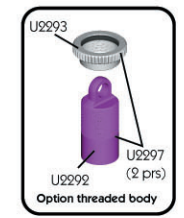

08/06/02

DIFF GREASES

TOOLS

SPEED PAKS

TYRE LIST

WHEEL LIST