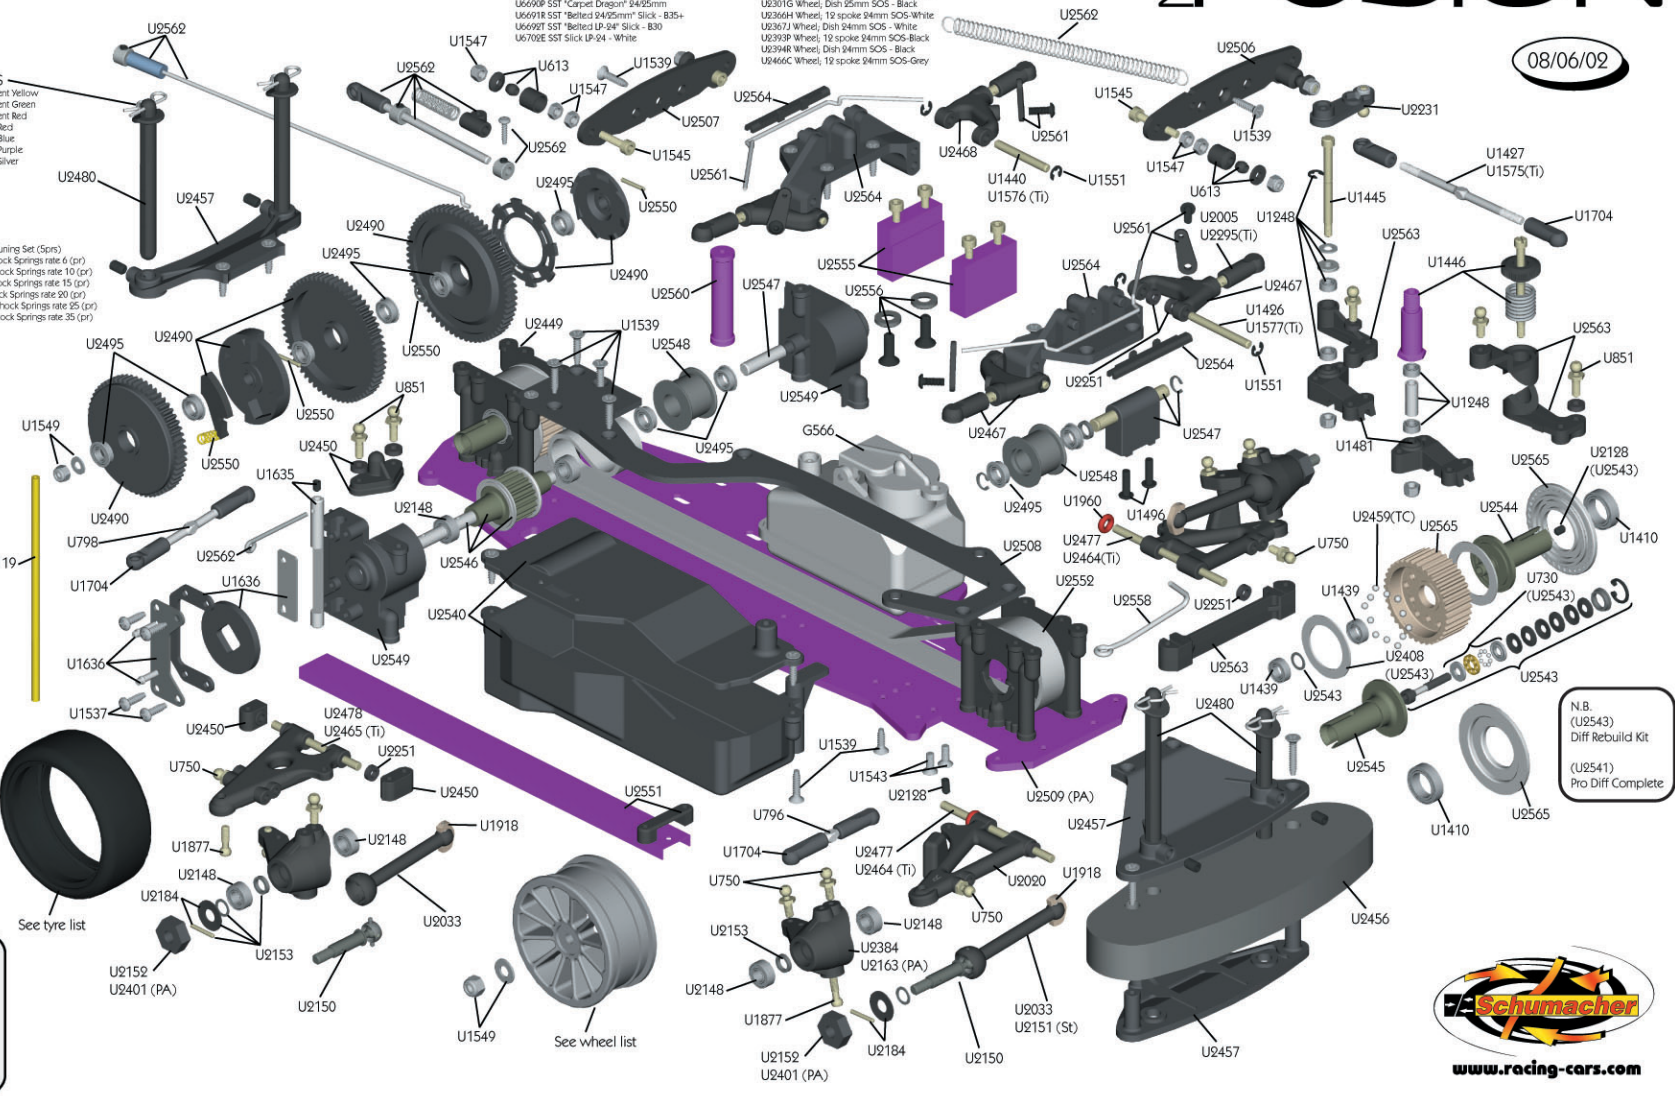

PA = Purple Alloy
A = Alloy
Ti = Titanium
CF = Carbon Fibre
S1 = S1 Carbon Composite
St = Steel
PC = Purple Chrome
TC = Tungsten Carbide