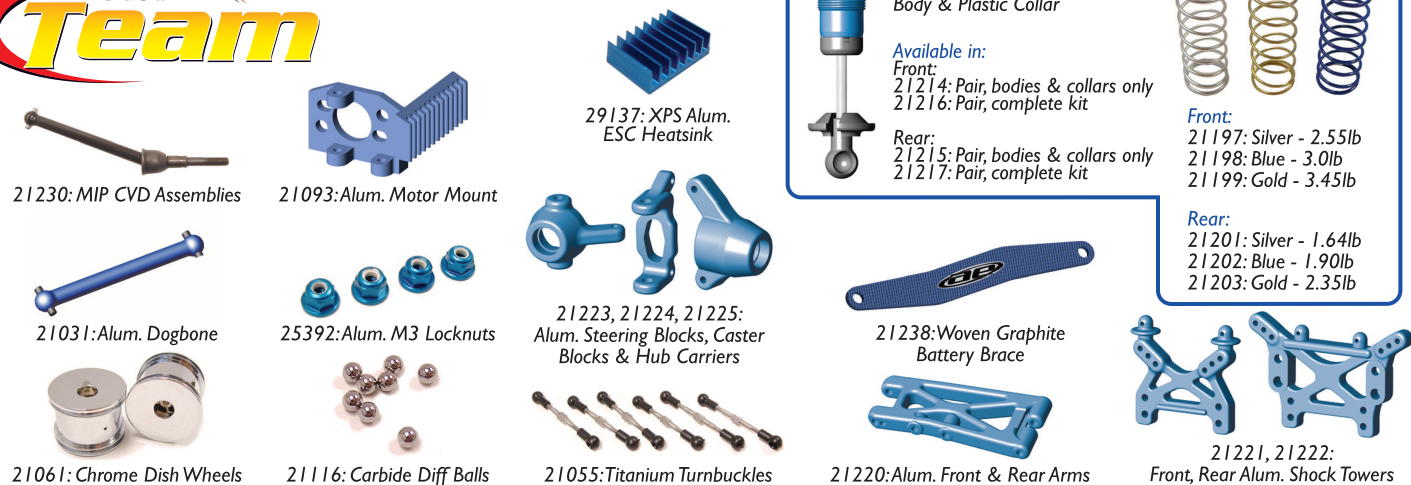

Kits

20100	18T RTR 4wd Mini Race Truck	1	279.99
20102	18T Factory Team 4wd Mini Truck Kit	1	229.99
20110	18MT RTR 4wd Mini Monster Truck	1	279.99
21240	Factory Billet Full Aluminum Upgrade Kit	Set	199.99

## ▶ Factory Team Parts List

21031	FT 18T Aluminum Dogbones, blue	Pr.	\$ 8.99	21224	FT Aluminum Hub Carriers, blue	Pr.	29.99
21055	FT 18T Titanium Turnbuckle Set	Set	29.99	21225	FT Aluminum Caster Blocks, 0 deg, blue	Pr.	29.99
21093	FT 18T Aluminum Finned Motor Mount, blue	1	14.99	21227	18T Body Mount Supports, for front aluminum tower	2	1.99
21116	FT 18T Carbide Diff Balls	8	6.99	21230	18T MIP CVD Assemblies	Pr.	21.99
21214	FT 18T Alum. Threaded Shock Body, front, blue, w/collar	Pr.	12.99	21231	18T MIP Rebuild Kit	Set	3.99
21215	FT 18T Alum. Threaded Shock Body, rear, blue, w/collar	Pr.	12.99	21238	FT 18T Woven Graphite Battery Strap	1	9.99
21216	FT 18T Alum. Threaded Shock Kit, front, blue	Pr.	19.99	21240	Factory Billet Full Aluminum Kit	Set	199.99
21217	FT 18T Alum. Threaded Shock Kit, rear, blue	Pr.	19.99	21243	FT 18T Blue Outdrive Sleeves	4	7.99
21220	FT Aluminum Suspension Arms, blue	Pr.	29.99	25392	FT Aluminum M3 Locknuts, blue	10	7.99
21221	FT Aluminum Shock Tower, front, blue	1	24.99	29137	FT Aluminum XPS ESC Heatsink, blue	1	3.99
21222	FT Aluminum Shock Tower, rear, blue	1	29.99				
21223	FT Aluminum Steering Blocks, blue	Pr.	29.99				