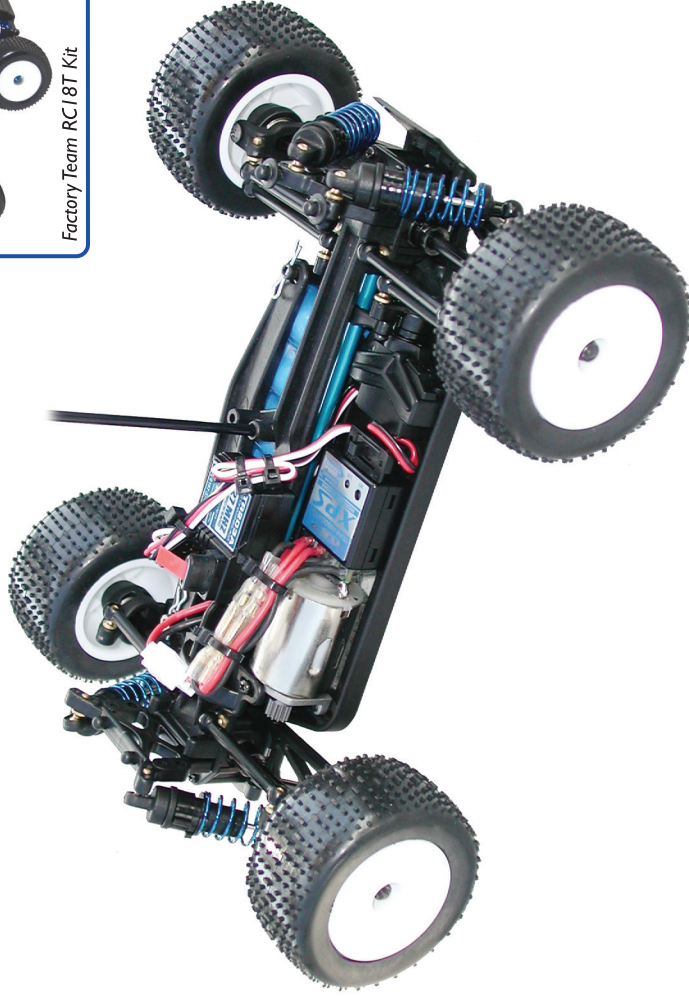

## Catalog & Parts Listing: Team Associated 18T/MT

Team Associated RC18T  
(Shown with Blue and Red body - sold separately)

Team Associated RC18MT

Factory Team RC18T Kit

**1:18 Scale 4WD Electric Truck**

© 2004 Associated Electric, Inc.

Exploded View

Factory Team Options List

21031	FT 18T Aluminum Dogbones, blue	Pr.	8.99
21055	FT 18T Titanium Turnbuckle Set	Set	29.99
21093	FT 18T Aluminum Finned Motor Mount, blue	1	14.99
21116	FT 18T Carbide Diff Balls	8	6.99
21214	FT 18T Alum. Threaded Shock Body, front, blue w/collar	Pr.	12.99
21215	FT 18T Alum. Threaded Shock Body, rear, blue w/collar	Pr.	12.99
21216	FT 18T Alum. Threaded Shock Kit, front, blue	Pr.	19.99
21217	FT 18T Alum. Threaded Shock Kit, rear, blue	Pr.	19.99
21220	FT Aluminum Suspension Arms, blue	Pr.	29.99
21221	FT Aluminum Shock tower, front, blue	1	24.99
21222	FT Aluminum Shock tower, rear, blue	1	29.99
21223	FT Aluminum Steering Blocks, blue	Pr.	29.99
21224	FT Aluminum Hub Carriers, blue	Pr.	29.99
21225	FT Aluminum Caster Blocks, 0 deg. blue	Pr.	29.99
21227	18T Body Mount Supports, for front alum. tower	2	1.99
21230	18T MIP CVD Assemblies	Pr.	21.99
21231	18T MIP CVD Rebuild Kit	Set	3.99
21238	FT 18T Woven Graphite Battery Strap	1	9.99
21243	FT 18T Blue Outdrive Sleeves	4	7.99
25392	FT Aluminum M3 Locknuts, blue	10	7.99