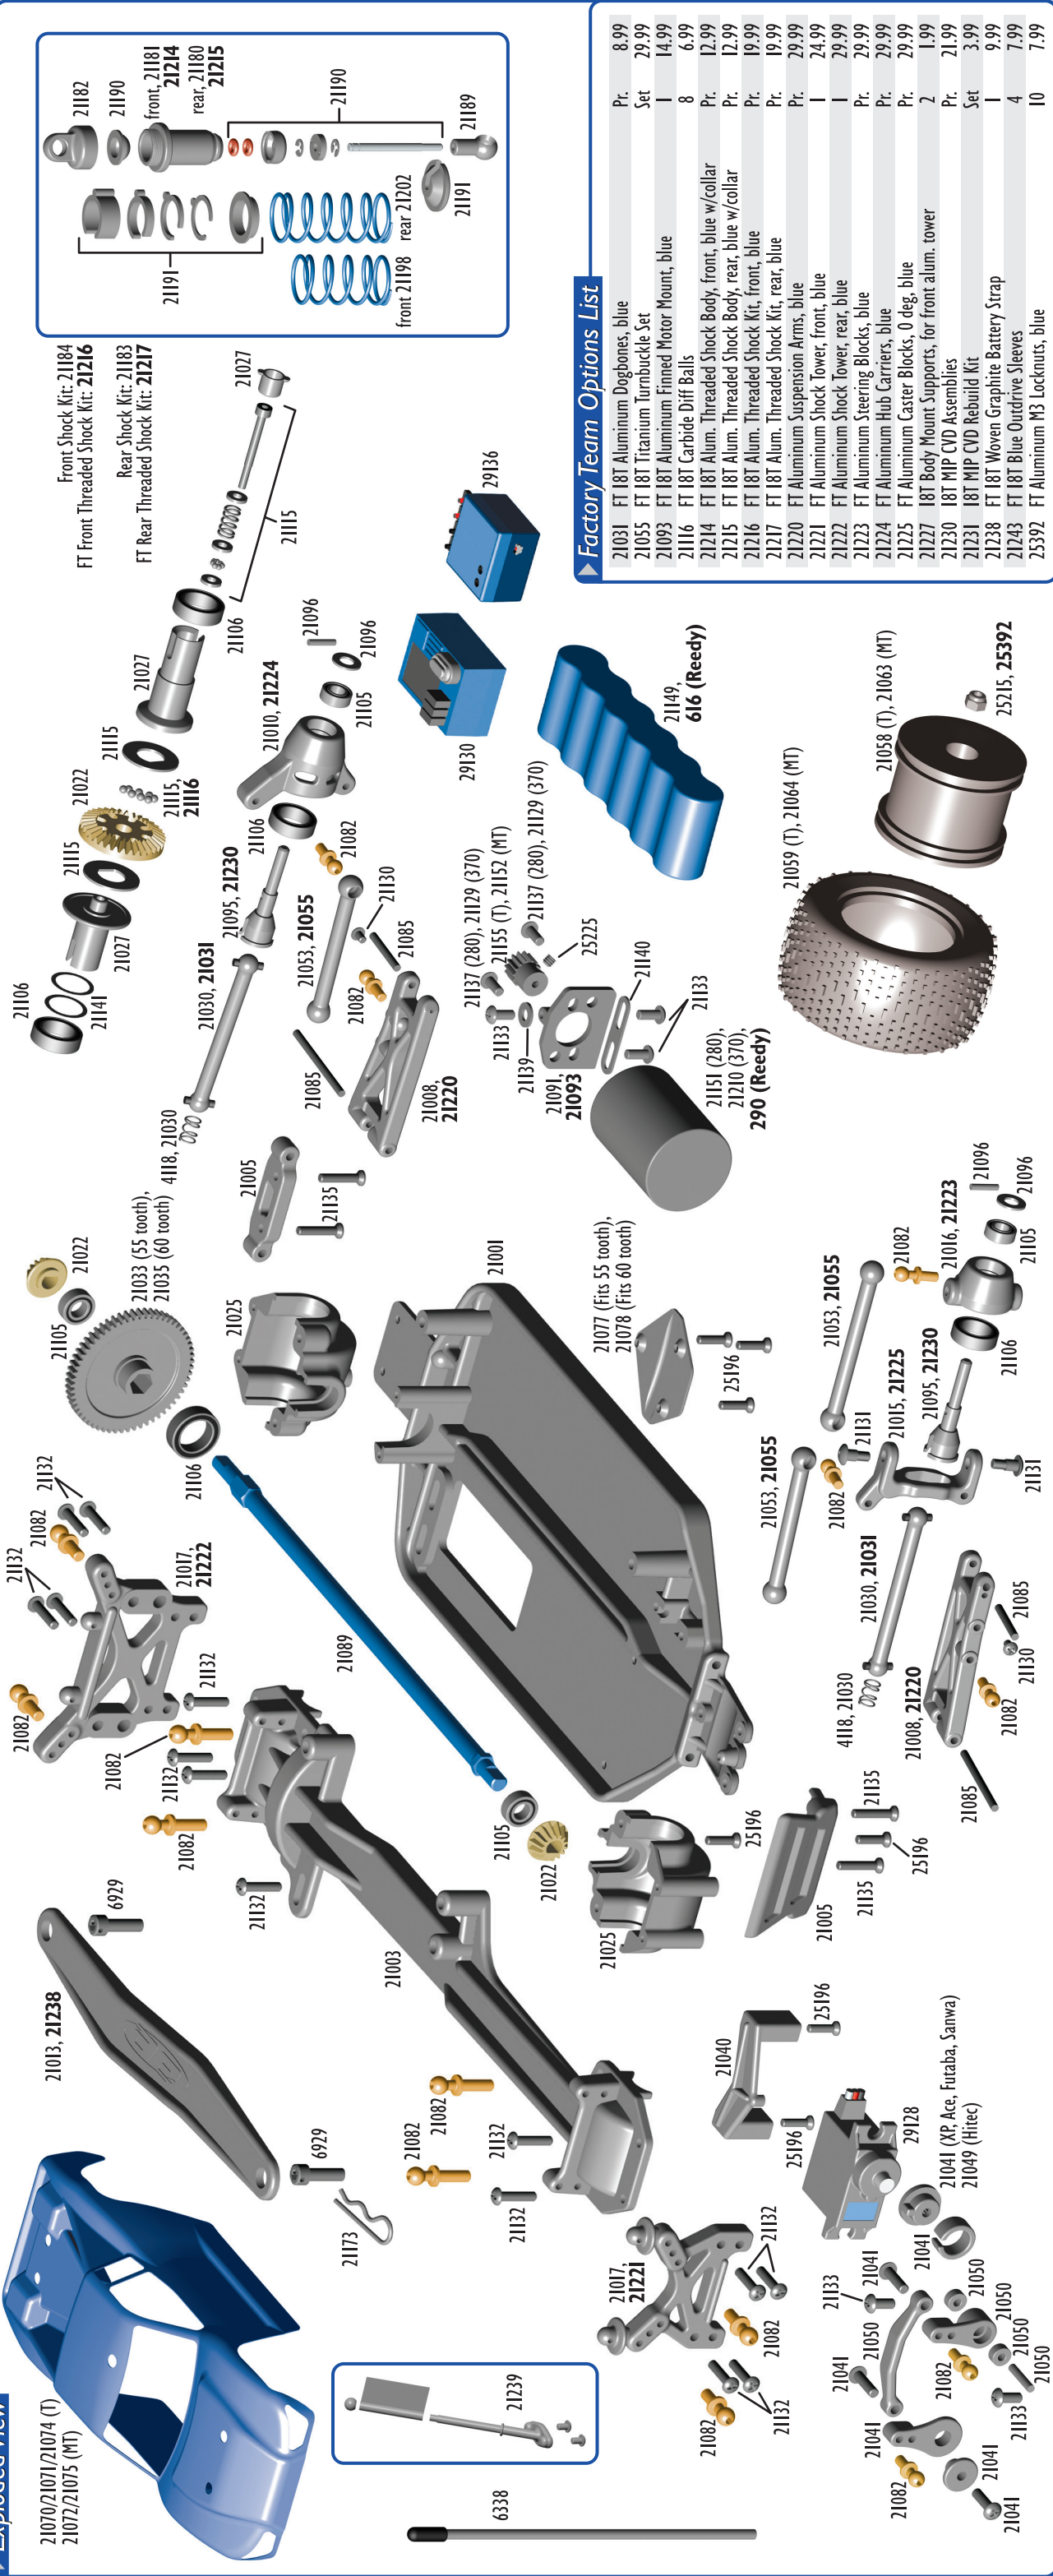

## Catalog & Parts Listing: Team Associated 18T/MT

Team Associated RC18T  
(Shown with Blue and Red body - sold separately)

Team Associated RC18MT

Factory Team RC18T Kit

**1:18 Scale 4WD Electric Truck**

© 2004 Associated Electric, Inc.

Exploded View

Factory Team Options List

21031	FT 18T Aluminum Dogbones, blue	Pr.	8.99
21055	FT 18T Titanium Turnbuckle Set	Set	29.99
21093	FT 18T Aluminum Finned Motor Mount, blue	1	14.99
21116	FT 18T Carbide Diff Balls	8	6.99
21214	FT 18T Alum. Threaded Shock Body, front, blue w/collar	Pr.	12.99
21215	FT 18T Alum. Threaded Shock Body, rear, blue w/collar	Pr.	12.99
21216	FT 18T Alum. Threaded Shock Kit, front, blue	Pr.	19.99
21217	FT 18T Alum. Threaded Shock Kit, rear, blue	Pr.	19.99
21220	FT Aluminum Suspension Arms, blue	Pr.	29.99
21221	FT Aluminum Shock tower, front, blue	1	24.99
21222	FT Aluminum Shock tower, rear, blue	1	29.99
21223	FT Aluminum Steering Blocks, blue	Pr.	29.99
21224	FT Aluminum Hub Carriers, blue	Pr.	29.99
21225	FT Aluminum Caster Blocks, 0 deg. blue	Pr.	29.99
21227	18T Body Mount Supports, for front alum. tower	2	1.99
21230	18T MIP CVD Assemblies	Pr.	21.99
21231	18T MIP CVD Rebuild Kit	Set	3.99
21238	FT 18T Woven Graphite Battery Strap	1	9.99
21243	FT 18T Blue Outdrive Sleeves	4	7.99
25392	FT Aluminum M3 Locknuts, blue	10	7.99