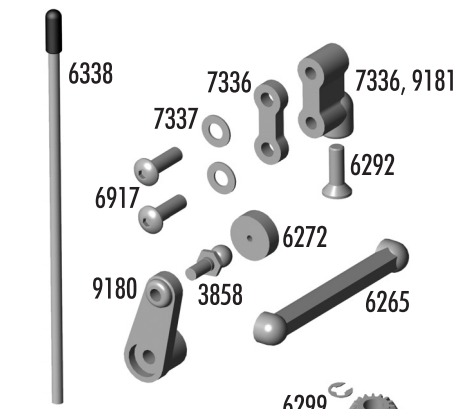

Gears

Option Parts

3921	Spur Gear, 69t 48p Kimbrough	1	4.00
3922	Spur Gear, 72t 48p Kimbrough	1	4.00
3923	Spur Gear, 75t 48p Kimbrough	1	4.00
3992	Spur Gear, 76t 48p Kimbrough	1	4.00
3993	Spur Gear, 77t 48p Kimbrough	1	4.00
3994	Spur Gear, 73t 48p Kimbrough	1	4.00
3995	Spur Gear, 74t 48p Kimbrough	1	4.00
8252	Pinion, 15t 48p	1	6.00
8253	Pinion, 16t 48p	1	6.00
8254	Pinion, 17t 48p	1	6.00

Associated Electrics, Inc.

3585 Cadillac Ave. Costa Mesa, CA 92626 USA

© 2004 Associated Electrics, Inc.

TC4

1:10 Scale 4WD Electric Touring Car Kit

Exploded View

Shock

Differential

Wheels & Tires

Baq F - Shock Towers

2230	TC4/NTC3 Body Post, front & rear	Set	4.00
6472	Shock Mount Nuts	4	1.00
6473	Shock Bushings	4	1.00
6918	4-40 x 1/2" BHCS	6	2.00
6924	4-40 x 3/8" bhcs	6	2.00
7260	4-40 Small Pattern Plain Nuts	12	2.00
7320	Nylon Body Mount Washers	4	.75
7413	4-40 x 3/4" BHCS	6	2.00
31011	TC4 Shock Tower, front	1	4.99
31013	TC4 Shock Tower, rear	1	5.99