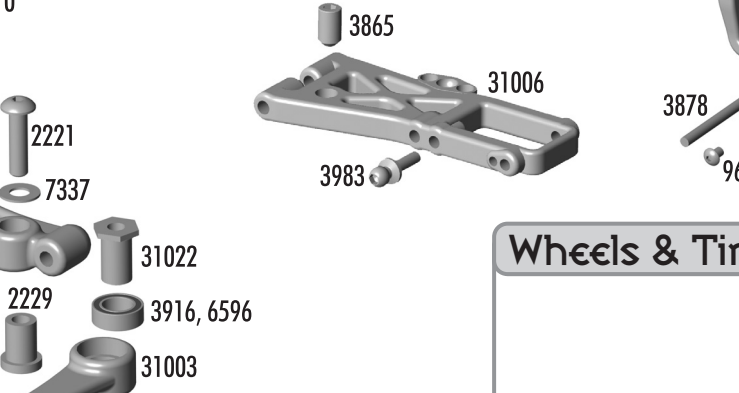

Differential