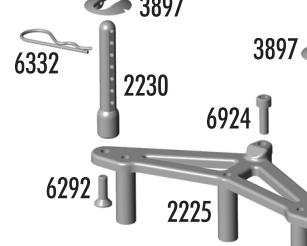

Bag E - Transmission

2368	TC Front/Rear Transmission Cases	Pr.	5.00
3903	TC Drive Pinions	2	4.00
3911	TC Transmission Shim Set	16	5.00
3914	TC3/TC4 Diff Ring Gear & Drive Pinion Gear	Set	7.00
3915	TC3/TC4 Input Shafts, front & rear	Set	13.00
3919	TC3/TC4 Input Shaft Hardware Set	Set	5.00
3920	TC Front Input Shaft	1	5.00
3922	Spur Gear, 72t 48p, Kimbrough	1	4.00
3977	Bearing, 3/16 x 3/8", rubber sealed	Pr.	6.00
6288	4-40 x 1/4" BHCS	6	2.00
6292	4-40 x 3/8" FHCS	6	2.00
6299	Small E-Clip	12	1.00
6920	4-40 x 3/16" BHCS	6	2.00
6924	4-40 x 3/8" SHCS	6	2.00
31019	TC4 Driveshaft Accessories - spur gear hub, drive cups, bulkhead	Set	3.99
31021	TC4 Main Driveshaft	1	12.99

Gears

Option Parts

3921	Spur Gear, 69t 48p Kimbrough	1	4.00
3922	Spur Gear, 72t 48p Kimbrough	1	4.00
3923	Spur Gear, 75t 48p Kimbrough	1	4.00
3992	Spur Gear, 76t 48p Kimbrough	1	4.00
3993	Spur Gear, 77t 48p Kimbrough	1	4.00
3994	Spur Gear, 73t 48p Kimbrough	1	4.00
3995	Spur Gear, 74t 48p Kimbrough	1	4.00
8252	Pinion, 15t 48p	1	6.00
8253	Pinion, 16t 48p	1	6.00
8254	Pinion, 17t 48p	1	6.00

Associated Electrics, Inc.

3585 Cadillac Ave. Costa Mesa, CA 92626 USA

© 2004 Associated Electrics, Inc.

TC4

1:10 Scale 4WD Electric Touring Car Kit

Exploded View

Shock

Differential

Wheels & Tires

Baq F - Shock Towers

2230	TC4/NTC3 Body Post, front & rear	Set	4.00
6472	Shock Mount Nuts	4	1.00
6473	Shock Bushings	4	1.00
6918	4-40 x 1/2" BHCS	6	2.00
6924	4-40 x 3/8" bhcs	6	2.00
7260	4-40 Small Pattern Plain Nuts	12	2.00
7320	Nylon Body Mount Washers	4	.75
7413	4-40 x 3/4" BHCS	6	2.00
31011	TC4 Shock Tower, front	1	4.99
31013	TC4 Shock Tower, rear	1	5.99