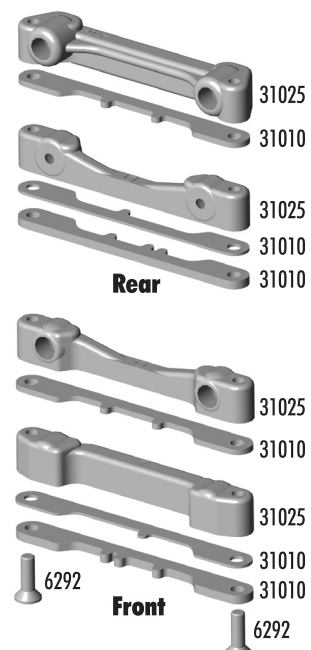

Page 4-5:

Exploded View of all TC4 parts

Page 6:

Shock Tower Parts - Bag F
CVD's & Hub Carriers - Bag G
Linkage - Bag H
Screws, Ballstuds, Nuts & Locknuts

Page 7:

Servo Mounting - Bag I
Motor & Battery Mounting - Bag J
Bumper & Body Parts - Bag K
Tools

Option Parts

Bag C - Steering

2221	4-40 x 7/16" BHCS	6	2.00
2229	Swing Rack Hardware	Set	7.00
3916	Bearing, 3/16 x 5/16"	4	11.00
3981	Ballstud, short black, .200"	6	6.99
4449	4-40 Aluminum Locknuts, small pattern	5	2.50
6272	Foam Ballstud Dust Covers	28	2.00
6277	Ballstud, long silver, .300"	6	6.99
6292	4-40 x 3/8" FHCS	6	2.00
6587	Servo Saver Spring	1	1.50
6918	4-40 x 1/2" BHCS	6	2.00
6596	Bushing, 3/16 x 5/16 x .106" (RTR)	Pr.	1.00
7337	Servo Mount Washers, steel	4	1.00
31003	TC4 Steering Rack	Set	4.99
31022	TC4 Steering Bellcrank Posts	2	4.99

Bag D - Suspension

3865	10-32 x 5/16" Droop Set Screws	4	1.50
3983	Ballstud, short black, .300"	6	6.99
6292	4-40 x 3/8" FHCS	6	2.00
31006	TC4 Suspension Arms, front	Pr.	6.99
31008	TC4 Suspension Arms, rear	Pr.	6.99
31010	TC4 Arm Mount Shims (6), Balls (4), Wheelbase Shims (6)	Set	2.99
31024	TC4 Inner Hinge Pins	Set	2.99
31025	TC4 Suspension Arm Mounts	Set	4.99