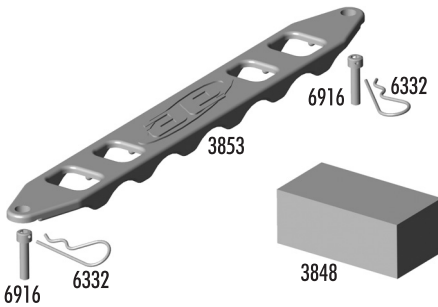

FACTORY TEAM OPTIONS

1779	Aluminum Servo Mount, blue	Pr.	15.99
------	----------------------------	-----	-------

Tools

Option Parts

1110	FT Turnbuckle Wrench	1	1.50
1450	FT Ride Height Gauge	1	14.99
1541	Hex Driver Set	Set	59.99
1542	Hex Driver, .050"	1	10.50
1543	Hex Driver, 1/16"	1	10.50
1544	Hex Driver, 1.5mm	1	10.50
1545	Hex Driver, 5/64"	1	10.50
1546	Hex Driver, 3/32"	1	10.50
1547	Hex Driver, 2.5mm	1	10.50
1548	Hex Driver, 3mm	1	10.50
1561	Nut Driver Set	Set	69.99
1562	Nut Driver, 3/16"	1	12.99
1563	Nut Driver, 1/4"	1	12.99
1564	Nut Driver, 5.5mm	1	12.99
1565	Nut Driver, 11/32"	1	12.99
1566	Nut Driver, 7mm	1	12.99
1567	Nut Driver, 8mm	1	12.99
1572	Hex Driver Replacement Tip, .050"	1	5.50
1573	Hex Driver Replacement Tip, 1/16"	1	5.50
1574	Hex Driver Replacement Tip, 1.5mm	1	5.50
1575	Hex Driver Replacement Tip, 5/64"	1	5.50
1576	Hex Driver Replacement Tip, 3/32"	1	5.50
1577	Hex Driver Replacement Tip, 2.5mm	1	5.50
1578	Hex Driver Replacement Tip, 3mm	1	5.50
1593	FT Body Reamer Tip	1	9.95
1594	FT Body Reamer	1	22.00
3719	Nylon Wire Tie, 6" heavy duty	12	2.00
3720	Nylon Wire Tie, 8"	12	2.00
3737	Silicone Wire, 14g, 2ft orange, 2ft black	1	5.00
3987	Droop Gauge, composite	1	2.00
6950	Hex Key Wrench Set	Set	2.50
6956	Molded Tool Set	Set	4.50
6981	Associated Reference Library CD-ROM	1	11.95
6991	Performance Tuning CD-ROM, v1	1	11.95

Baq J - Power System

3848	TC3/TC4 Foam Battery Spacer	1	2.00
3853	TC3/TC4 Battery Strap	1	6.00
3929	TC3/TC4 Motor Clamp Spring & Screw	1	2.00
3930	TC3/TC4 Motor Adjustment Cam	1	8.00
3931	TC3/TC4 Motor Adjustment Clamp	1	10.00
3934	3mm BH Motor Screws	4	2.00
6292	4-40 x 3/8" FHCS	6	2.00
6332	Body Clips	6	0.75
6338	Antenna Tube & Cap	1	2.00
6727	Servo Tape Strips	2	2.00
6916	4-40 x 1/2" SHCS w/Hole	4	2.00
6926	4-40 x 5/8" SHCS	6	2.00
7874	4-40 x 7/16" SHCS	6	2.00
31020	TC4 Heatsink Motor Mount, black	1	20.99