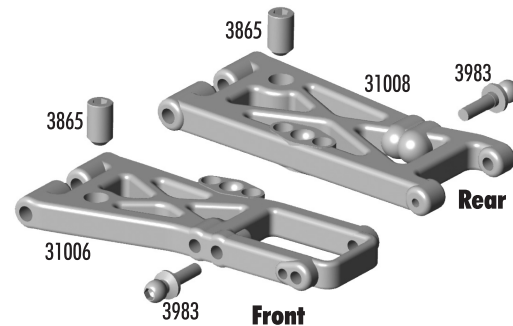

Bag D - Suspension

3865	10-32 x 5/16" Droop Set Screws	4	1.50
3983	Ballstud, short black, .300"	6	6.99
6292	4-40 x 3/8" FHCS	6	2.00
31006	TC4 Suspension Arms, front	Pr.	6.99
31008	TC4 Suspension Arms, rear	Pr.	6.99
31010	TC4 Arm Mount Shims (6), Balls (4), Wheelbase Shims (6)	Set	2.99
31024	TC4 Inner Hinge Pins	Set	2.99
31025	TC4 Suspension Arm Mounts	Set	4.99