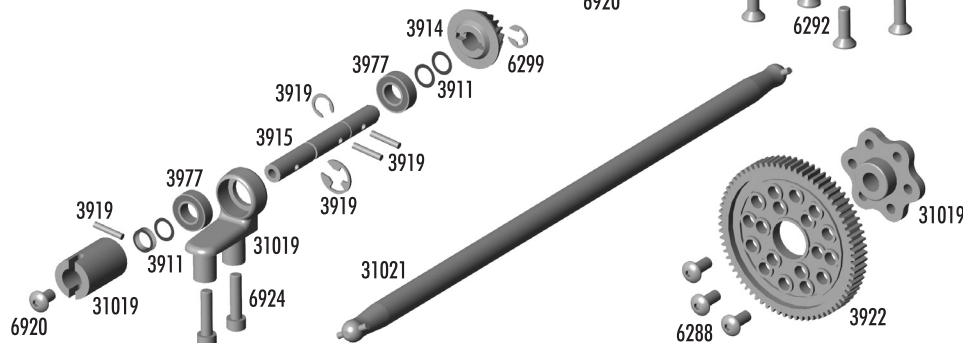

Bag E - Transmission

2368	TC Front/Rear Transmission Cases	Pr.	5.00
3903	TC Drive Pinions	2	4.00
3911	TC Transmission Shim Set	16	5.00
3914	TC3/TC4 Diff Ring Gear & Drive Pinion Gear	Set	7.00
3915	TC3/TC4 Input Shafts, front & rear	Set	13.00
3919	TC3/TC4 Input Shaft Hardware Set	Set	5.00
3920	TC Front Input Shaft	1	5.00
3922	Spur Gear, 72t 48p, Kimbrough	1	4.00
3977	Bearing, 3/16 x 3/8", rubber sealed	Pr.	6.00
6288	4-40 x 1/4" BHCS	6	2.00
6292	4-40 x 3/8" FHCS	6	2.00
6299	Small E-Clip	12	1.00
6920	4-40 x 3/16" BHCS	6	2.00
6924	4-40 x 3/8" SHCS	6	2.00
31019	TC4 Driveshaft Accessories - spur gear hub, drive cups, bulkhead	Set	3.99
31021	TC4 Main Driveshaft	1	12.99