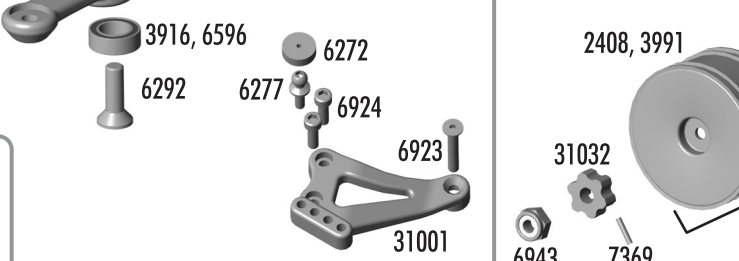

Differential