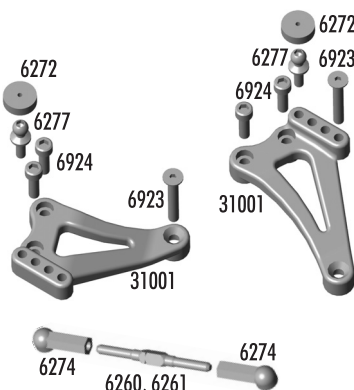

FACTORY TEAM OPTIONS

1401	Titanium Turnbuckle, 1.30"	Pr.	8.00
1414	Titanium Turnbuckle, 1.25"	Pr.	9.00
31002	TC4 Carbon Chassis Braces	Set	9.99
31042	TC4 Carbon Components Set	Set	69.99
31052	Titanium Turnbuckle Kit w/Wrench	Set	29.99