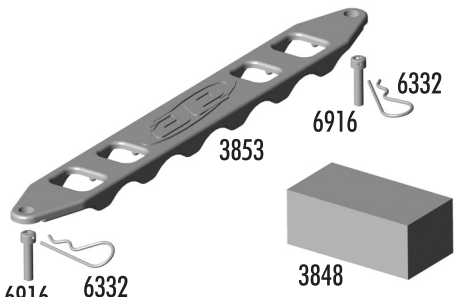

Exploded View

Shock