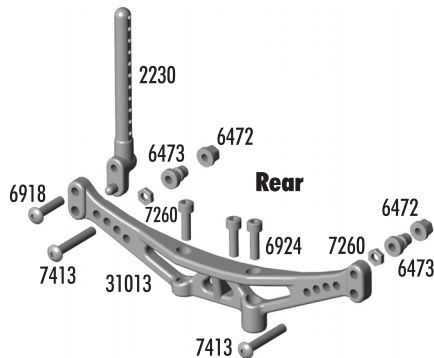

Baq F - Shock Towers

2230	TC4/NTC3 Body Post, front & rear	Set	4.00
6472	Shock Mount Nuts	4	1.00
6473	Shock Bushings	4	1.00
6918	4-40 x 1/2" BHCS	6	2.00
6924	4-40 x 3/8" bhcs	6	2.00
7260	4-40 Small Pattern Plain Nuts	12	2.00
7320	Nylon Body Mount Washers	4	.75
7413	4-40 x 3/4" BHCS	6	2.00
31011	TC4 Shock Tower, front	1	4.99
31013	TC4 Shock Tower, rear	1	5.99

FACTORY TEAM OPTIONS

1780	FT Aluminum Shock Bushings	4	5.99
31012	TC4 Carbon Shock Tower, front	1	8.99
31014	TC4 Carbon Shock Tower, rear	1	8.99
31042	TC4 Carbon Component Set	Set	69.99

Fasteners

Option Parts

2221	4-40 x 7/16" BHCS	6	2.00
3862	5-40 x 1/8" Set Screw w/Wrench	6	2.50
3865	10-32 x 5/16" Droop Set Screws	4	1.50
3875	4-40 x 1 1/32" BHCS w/Shoulder	4	2.00
3904	2-56 Aluminum Locknuts	4	3.00
3934	3mm BH Motor Screws	4	2.00
3981	TC4 Ballstuds, black .200 short neck	6	6.99
3983	TC4 Ballstuds, black .300 short neck	6	6.99
4449	4-40 Aluminum Locknuts, small pattern	5	2.50
6222	4-40/5-40 Nylon Self-Threading Locknuts	8	2.00
6277	TC4 Ballstud, silver .300 long neck	6	6.99
6288	4-40 x 1/4" BHCS	6	2.00
6291	4-40 x 1/4" FHCS	6	2.00
6292	4-40 x 3/8" FHCS	6	2.00
6299	Small E-Clip	12	1.00
6916	4-40 x 1/2" SHCS w/Hole	4	2.00
6917	4-40 x 3/8" BHCS	6	2.00
6918	4-40 x 1/2" BHCS	6	2.00

6919	4-40 x 5/16" BHCS	6	2.00
6920	4-40 x 3/16" BHCS	6	2.00
6922	4-40 x 1/2" FHCS	6	2.00
6923	4-40 x 3/4" FHCS	6	2.00
6924	4-40 x 3/8" SHCS	6	2.00
6925	4-40 x 1/2" SHCS	6	2.00
6926	4-40 x 5/8" SHCS	6	2.00
6928	4-40 x 1" SHCS	6	2.00
6937	4-40 Aluminum Locknuts, blue	6	3.00
6943	8-32 Aluminum Locknuts, blue	6	4.00
6946	4-40 x 5/16" Aluminum BHCS, blue	6	2.00
6947	4-40 x 3/8" Aluminum BHCS, blue	6	2.00
6951	4-40 x 1/8" Set Screw w/Wrench	6	2.50
7260	4-40 Small Pattern Plain Nuts	12	2.00
7413	4-40 x 3/4" BHCS	6	2.00
7673	4-40 x 5/16" FHSS	6	2.00
7873	4-40 x 7/16" Alum. FHCS, blue	8	2.50
7874	4-40 x 7/16" SHCS	6	2.50
9645	2-56 x 1/8" BHCS	6	2.00
9660	2-56 x 7/32" SHCS	6	2.00
31054	TC4 Aluminum Screw Kit, blue	Set	12.99

Baq G - CVD's

3874	TC3/TC4 Block Carrier Bushings	4	6.00
3875	4-40 x 11/32" BHCS w/Shoulder	4	2.00
3878	TC4 Outer Hinge Pins	Set	2.99
3886	TC3/TC4 CVD Stub Axle w/Hardware	2	16.00
3887	TC3/TC4 Composite CVD Bones (RTR)	4	10.00
3965	TC Axle Bearing Spacer, blue	4	4.00
3977	Bearing, 3/16 x 3/8", rubber sealed	Pr.	6.00
3983	Ballstud, short black, .300"	6	6.99
4187	Nylon Spacers	12	1.00
6272	Foam Ballstud Dust Cover	28	2.00
6277	Ballstud, long silver, .300"	6	6.99
7260	4-40 Plain Nut, small pattern	12	2.00
7368	Universal Shims, fit 3/16" axle	14	1.50
7381	MIP CVD/Uni-Drive Rebuild Kit	Set	8.50
9645	2-56 x 1/8" BHCS	6	2.00
31004	TC4 Steering Block & Hub Carrier	Set	7.99
31015	TC4 Caster Block, 0 degrees	Pr.	3.99
31034	TC4 HD CVD Bones	Pr.	21.99