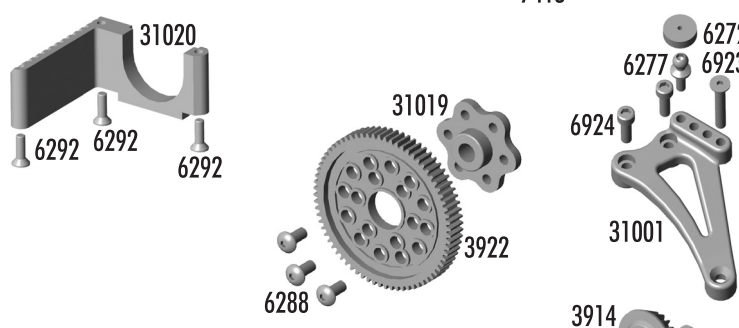

Exploded View

Shock