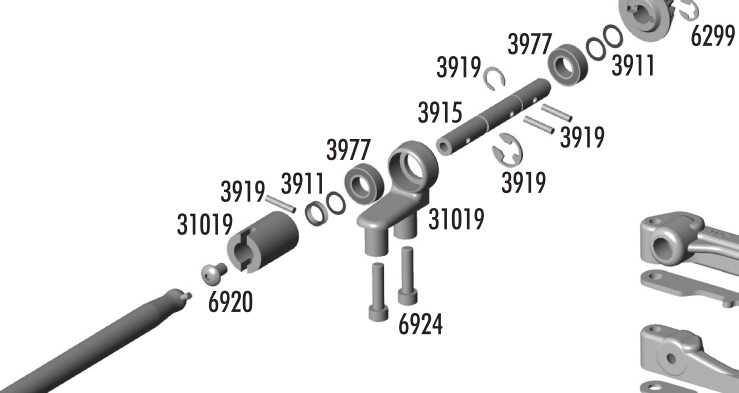

Differential