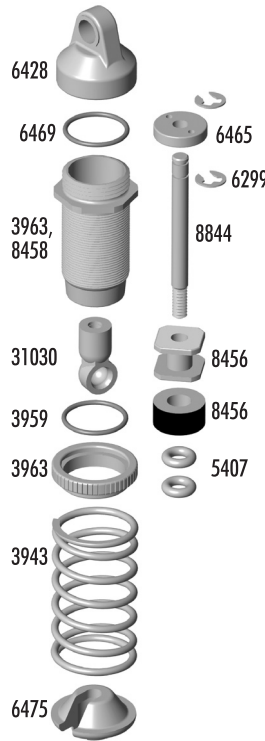

TC4

Catalog & Parts Listing: Team Associated TC4

Parts Index

Page 2:

Shock Parts - Bag A
Differential Parts - Bag B
Shock Springs
Shock Oil
Lubes & Adhesives
Bushings & Bearings
Decals & Stickers

Page 3:

Steering Parts - Bag C
Suspension Parts - Bag D
Transmission Parts - Bag E
Spur & Pinion Gears

Page 4-5:

Exploded View of all TC4 parts

Page 6:

Shock Tower Parts - Bag F
CVD's & Hub Carriers - Bag G
Linkage - Bag H
Screws, Ballstuds, Nuts & Locknuts

Page 7:

Servo Mounting - Bag I
Motor & Battery Mounting - Bag J
Bumper & Body Parts - Bag K
Tools

Page 8:

Wheels & Tires - Bag L
Chassis Parts
Additional Factory Team Option
Parts
LRP Product

1:10 Scale 4WD Electric Touring Car Kit

© 2004 Associated Electrics, Inc.

Baq A - Shocks

3905	TC3/TC4 Composite Shock Kit	Pr.	20.00
3959	Threaded Shock Collar O-Ring	4	1.50
5407	Red O-Rings	8	2.00
6428	Shock Cap, molded	1	2.25
6441	Shock Cap, molded	4	4.00
6465	Shock Pistons, PTFE coated	12	3.00
6466	Shock Travel Limiters	Set	1.50
6469	Shock Cap O-Ring	4	1.50
6473	Shock Bushings	4	1.00
6475	Shock Spring Cups & Clamps, 4 sets	4	5.00
8456	VCS Macro Shock Rebuild Kit	Set	4.00
8458	VCS Macro Shock Body, molded (RTR)	1	4.00
8844	Shock Shaft, .35" stroke	1	3.00
8846	Shock Preload Clips, 5 thicknesses	Set	3.00
31030	TC4 Shock Shaft Ball Cups	4	2.99

FACTORY TEAM OPTIONS

1598	Shock Cap, blue aluminum	4	11.95
3962	TC Threaded Shock Kit, blue	Set	60.00
3963	TC Threaded Shock Body, Collar, Collar O-Ring & Cap O-Ring	Pr.	20.00
3964	Unobtranium .35" Shock Shaft	Pr.	11.00
3985	Hard Anodized TC Threaded Shock Kit	Pr.	39.99
3990	Hard Anodized TC Threaded Shock Body	Pr.	20.00
6439	Aluminum Shock Cap, blue	1	3.00
8845	Unobtranium .35" Shock Shaft	1	6.00