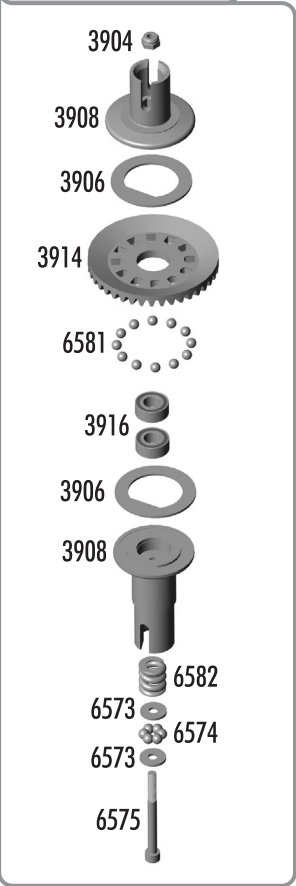

Differential