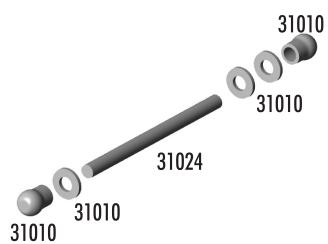

FACTORY TEAM OPTIONS

31007	TC4 Carbon Suspension Arms, front	Pr.	10.99
31009	TC4 Carbon Suspension Arms, rear	Pr.	10.99
31060	TC4 Polished Hard Hinge Pin Set	Set	9.99
31064	TC4 Aluminum Front Arm Mount, Triangle	1	12.99
31065	TC4 Aluminum Front Arm Mount, Circle	1	12.99
31066	TC4 Aluminum Rear Arm Mount, Square	1	12.99
31067	TC4 Aluminum Rear Arm Mount, X-3.0	1	12.99
31068	TC4 Aluminum Rear Arm Mount, X-2.5	1	12.99
31069	TC4 Aluminum Rear Arm Mount, X-2.0	1	12.99