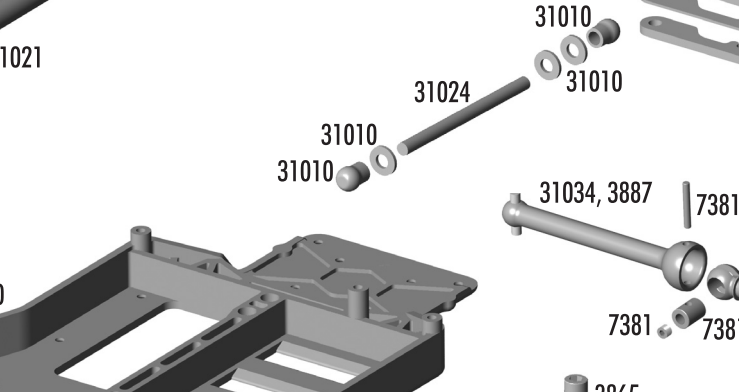

Differential