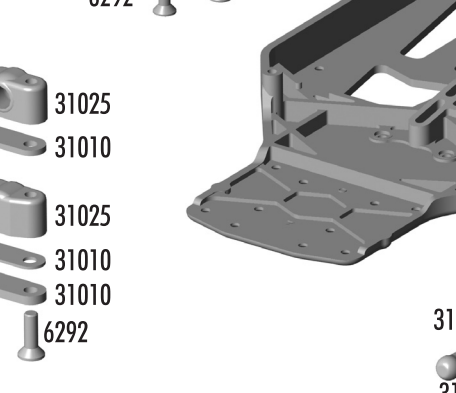

Differential