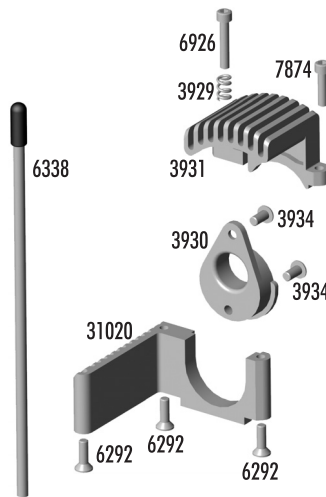

FACTORY TEAM OPTIONS

1779	Aluminum Servo Mount, blue	Pr.	15.99
------	----------------------------	-----	-------

Tools

Option Parts

1110	FT Turnbuckle Wrench	1	1.50
1450	FT Ride Height Gauge	1	14.99
1541	Hex Driver Set	Set	59.99
1542	Hex Driver, .050"	1	10.50
1543	Hex Driver, 1/16"	1	10.50
1544	Hex Driver, 1.5mm	1	10.50
1545	Hex Driver, 5/64"	1	10.50
1546	Hex Driver, 3/32"	1	10.50
1547	Hex Driver, 2.5mm	1	10.50
1548	Hex Driver, 3mm	1	10.50
1561	Nut Driver Set	Set	69.99
1562	Nut Driver, 3/16"	1	12.99
1563	Nut Driver, 1/4"	1	12.99
1564	Nut Driver, 5.5mm	1	12.99
1565	Nut Driver, 11/32"	1	12.99
1566	Nut Driver, 7mm	1	12.99
1567	Nut Driver, 8mm	1	12.99
1572	Hex Driver Replacement Tip, .050"	1	5.50
1573	Hex Driver Replacement Tip, 1/16"	1	5.50
1574	Hex Driver Replacement Tip, 1.5mm	1	5.50
1575	Hex Driver Replacement Tip, 5/64"	1	5.50
1576	Hex Driver Replacement Tip, 3/32"	1	5.50
1577	Hex Driver Replacement Tip, 2.5mm	1	5.50
1578	Hex Driver Replacement Tip, 3mm	1	5.50
1593	FT Body Reamer Tip	1	9.95
1594	FT Body Reamer	1	22.00
3719	Nylon Wire Tie, 6" heavy duty	12	2.00
3720	Nylon Wire Tie, 8"	12	2.00
3737	Silicone Wire, 14g, 2ft orange, 2ft black	1	5.00
3987	Droop Gauge, composite	1	2.00
6950	Hex Key Wrench Set	Set	2.50
6956	Molded Tool Set	Set	4.50
6981	Associated Reference Library CD-ROM	1	11.95
6991	Performance Tuning CD-ROM, v1	1	11.95

Baq J - Power System

3848	TC3/TC4 Foam Battery Spacer	1	2.00
3853	TC3/TC4 Battery Strap	1	6.00
3929	TC3/TC4 Motor Clamp Spring & Screw	1	2.00
3930	TC3/TC4 Motor Adjustment Cam	1	8.00
3931	TC3/TC4 Motor Adjustment Clamp	1	10.00
3934	3mm BH Motor Screws	4	2.00
6292	4-40 x 3/8" FHCS	6	2.00
6332	Body Clips	6	0.75
6338	Antenna Tube & Cap	1	2.00
6727	Servo Tape Strips	2	2.00
6916	4-40 x 1/2" SHCS w/Hole	4	2.00
6926	4-40 x 5/8" SHCS	6	2.00
7874	4-40 x 7/16" SHCS	6	2.00
31020	TC4 Heatsink Motor Mount, black	1	20.99