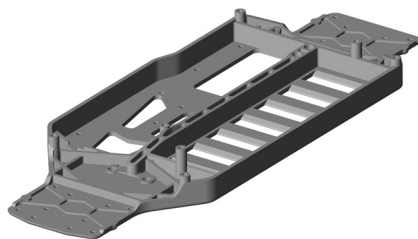

FACTORY TEAM OPTIONS

31041	TC4 Carbon Chassis	1	39.99
31042	TC4 Carbon Components Set	Set	69.99

Kits

30100	TC4 Team Kit	1	369.99
30100	TC4 RTR	1	429.99

Electronics

413	Reedy Flash 15x2 Modified Motor	1	56.99
513	Reedy Spec 19 Turn Quad-Mag Motor	1	54.95
514	Reedy Pro-Spec 19 Turn Quad-Mag Motor	1	59.95
691	Reedy Black Label 2 3300mah Battery Pack	1	47.99
700	Reedy X-Rated GP3300 Battery Pack	1	64.99
9627	Power 15 - 15 Turn RTR Motor	1	15.99

Option Parts

Ordering Instructions

See Your Hobby Dealer For Spare Parts First!

Support your local hobby shop. If parts will not be available in your area, you may order parts directly from Team Associated. Sorry, kits are not sold to individuals.

1. Write our order description on separate sheet of paper. Include *Part Numbers, Description, Quantity* desired, and *Total Price* of each item.
2. California residents add 7.75% sales tax.
3. Add ground shipping fee of $7.50 to all orders (AK, HI, PR is $15). Extra charge for Next Day Air ($30) & Second Day Air ($18) applies. International orders call for details.
4. All international orders must be prepaid by International Money Order in U.S. Funds.

Name: _____
Address: _____
Address: _____
City: _____ State: _____ Zip: _____
Country: _____
E-Mail: _____
Phone: (____) _____

Credit Card Orders Welcome

NOTE: Credit card orders are ONLY sent to credit card billing address!

Card Type (circle one): VISA MC AmEx Discover
Full name on card: _____
Card number: _____
Signature: _____
Expiration Date: _____ / _____

Mail order to: or call: (714) 850-9342. *Please have your order ready before calling.*
or fax: (714) 850-1744, with credit card order with above info.
or place your order on the web: <http://www.TeamAssociated.com>.

Associated Electrics, Inc.

3585 Cadillac Ave. Costa Mesa, CA 92626 USA