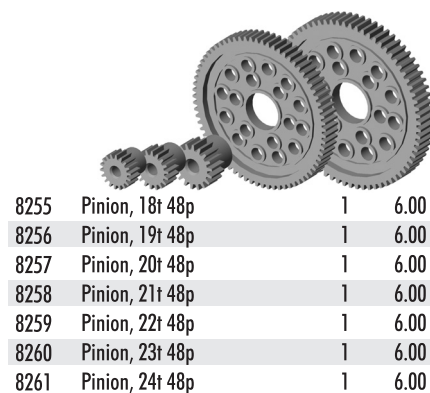

Bag E - Transmission

2368	TC Front/Rear Transmission Cases	Pr.	5.00
3903	TC Drive Pinions	2	4.00
3911	TC Transmission Shim Set	16	5.00
3914	TC3/TC4 Diff Ring Gear & Drive Pinion Gear	Set	7.00
3915	TC3/TC4 Input Shafts, front & rear	Set	13.00
3919	TC3/TC4 Input Shaft Hardware Set	Set	5.00
3920	TC Front Input Shaft	1	5.00
3922	Spur Gear, 72t 48p, Kimbrough	1	4.00
3977	Bearing, 3/16 x 3/8", rubber sealed	Pr.	6.00
6288	4-40 x 1/4" BHCS	6	2.00
6292	4-40 x 3/8" FHCS	6	2.00
6299	Small E-Clip	12	1.00
6920	4-40 x 3/16" BHCS	6	2.00
6924	4-40 x 3/8" SHCS	6	2.00
31019	TC4 Driveshaft Accessories - spur gear hub, drive cups, bulkhead	Set	3.99
31021	TC4 Main Driveshaft	1	12.99

Gears

Option Parts

3921	Spur Gear, 69t 48p Kimbrough	1	4.00
3922	Spur Gear, 72t 48p Kimbrough	1	4.00
3923	Spur Gear, 75t 48p Kimbrough	1	4.00
3992	Spur Gear, 76t 48p Kimbrough	1	4.00
3993	Spur Gear, 77t 48p Kimbrough	1	4.00
3994	Spur Gear, 73t 48p Kimbrough	1	4.00
3995	Spur Gear, 74t 48p Kimbrough	1	4.00
8252	Pinion, 15t 48p	1	6.00
8253	Pinion, 16t 48p	1	6.00
8254	Pinion, 17t 48p	1	6.00