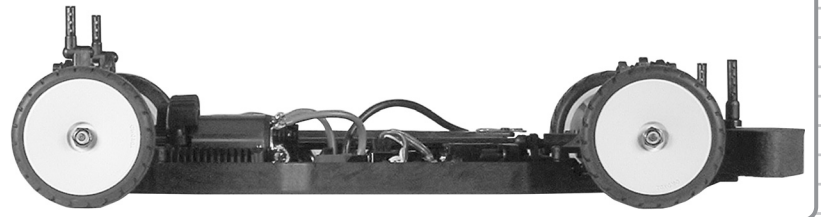

Gears

Option Parts

3921	Spur Gear, 69t 48p Kimbrough	1	4.00
3922	Spur Gear, 72t 48p Kimbrough	1	4.00
3923	Spur Gear, 75t 48p Kimbrough	1	4.00
3992	Spur Gear, 76t 48p Kimbrough	1	4.00
3993	Spur Gear, 77t 48p Kimbrough	1	4.00
3994	Spur Gear, 73t 48p Kimbrough	1	4.00
3995	Spur Gear, 74t 48p Kimbrough	1	4.00
8252	Pinion, 15t 48p	1	6.00
8253	Pinion, 16t 48p	1	6.00
8254	Pinion, 17t 48p	1	6.00

Associated Electrics, Inc.

3585 Cadillac Ave. Costa Mesa, CA 92626 USA

© 2004 Associated Electrics, Inc.

TC4

1:10 Scale 4WD Electric Touring Car Kit

Exploded View

Shock

Differential