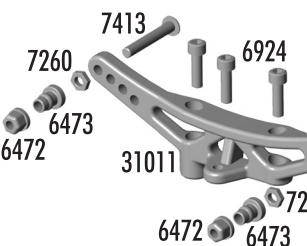

Bag E - Transmission

2368	TC Front/Rear Transmission Cases	Pr.	5.00
3903	TC Drive Pinions	2	4.00
3911	TC Transmission Shim Set	16	5.00
3914	TC3/TC4 Diff Ring Gear & Drive Pinion Gear	Set	7.00
3915	TC3/TC4 Input Shafts, front & rear	Set	13.00
3919	TC3/TC4 Input Shaft Hardware Set	Set	5.00
3920	TC Front Input Shaft	1	5.00
3922	Spur Gear, 72t 48p, Kimbrough	1	4.00
3977	Bearing, 3/16 x 3/8", rubber sealed	Pr.	6.00
6288	4-40 x 1/4" BHCS	6	2.00
6292	4-40 x 3/8" FHCS	6	2.00
6299	Small E-Clip	12	1.00
6920	4-40 x 3/16" BHCS	6	2.00
6924	4-40 x 3/8" SHCS	6	2.00
31019	TC4 Driveshaft Accessories - spur gear hub, drive cups, bulkhead	Set	3.99
31021	TC4 Main Driveshaft	1	12.99

Gears

Option Parts

3921	Spur Gear, 69t 48p Kimbrough	1	4.00
3922	Spur Gear, 72t 48p Kimbrough	1	4.00
3923	Spur Gear, 75t 48p Kimbrough	1	4.00
3992	Spur Gear, 76t 48p Kimbrough	1	4.00
3993	Spur Gear, 77t 48p Kimbrough	1	4.00
3994	Spur Gear, 73t 48p Kimbrough	1	4.00
3995	Spur Gear, 74t 48p Kimbrough	1	4.00
8252	Pinion, 15t 48p	1	6.00
8253	Pinion, 16t 48p	1	6.00
8254	Pinion, 17t 48p	1	6.00

Associated Electrics, Inc.

3585 Cadillac Ave. Costa Mesa, CA 92626 USA

© 2004 Associated Electrics, Inc.

TC4

1:10 Scale 4WD Electric Touring Car Kit

Exploded View

Shock

Differential

Wheels & Tires

Baq F - Shock Towers

2230	TC4/NTC3 Body Post, front & rear	Set	4.00
6472	Shock Mount Nuts	4	1.00
6473	Shock Bushings	4	1.00
6918	4-40 x 1/2" BHCS	6	2.00
6924	4-40 x 3/8" bhcs	6	2.00
7260	4-40 Small Pattern Plain Nuts	12	2.00
7320	Nylon Body Mount Washers	4	.75
7413	4-40 x 3/4" BHCS	6	2.00
31011	TC4 Shock Tower, front	1	4.99
31013	TC4 Shock Tower, rear	1	5.99