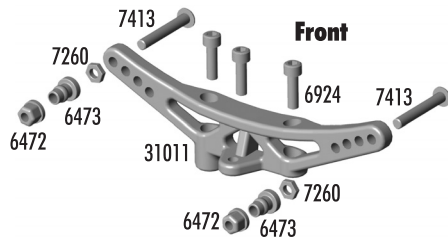

Bag E - Transmission

2368	TC Front/Rear Transmission Cases	Pr.	5.00
3903	TC Drive Pinions	2	4.00
3911	TC Transmission Shim Set	16	5.00
3914	TC3/TC4 Diff Ring Gear & Drive Pinion Gear	Set	7.00
3915	TC3/TC4 Input Shafts, front & rear	Set	13.00
3919	TC3/TC4 Input Shaft Hardware Set	Set	5.00
3920	TC Front Input Shaft	1	5.00
3922	Spur Gear, 72t 48p, Kimbrough	1	4.00
3977	Bearing, 3/16 x 3/8", rubber sealed	Pr.	6.00
6288	4-40 x 1/4" BHCS	6	2.00
6292	4-40 x 3/8" FHCS	6	2.00
6299	Small E-Clip	12	1.00
6920	4-40 x 3/16" BHCS	6	2.00
6924	4-40 x 3/8" SHCS	6	2.00
31019	TC4 Driveshaft Accessories - spur gear hub, drive cups, bulkhead	Set	3.99
31021	TC4 Main Driveshaft	1	12.99

Gears

Option Parts

3921	Spur Gear, 69t 48p Kimbrough	1	4.00
3922	Spur Gear, 72t 48p Kimbrough	1	4.00
3923	Spur Gear, 75t 48p Kimbrough	1	4.00
3992	Spur Gear, 76t 48p Kimbrough	1	4.00
3993	Spur Gear, 77t 48p Kimbrough	1	4.00
3994	Spur Gear, 73t 48p Kimbrough	1	4.00
3995	Spur Gear, 74t 48p Kimbrough	1	4.00
8252	Pinion, 15t 48p	1	6.00
8253	Pinion, 16t 48p	1	6.00
8254	Pinion, 17t 48p	1	6.00

Wheels & Tires

Baq F - Shock Towers

2230	TC4/NTC3 Body Post, front & rear	Set	4.00
6472	Shock Mount Nuts	4	1.00
6473	Shock Bushings	4	1.00
6918	4-40 x 1/2" BHCS	6	2.00
6924	4-40 x 3/8" bhcs	6	2.00
7260	4-40 Small Pattern Plain Nuts	12	2.00
7320	Nylon Body Mount Washers	4	.75
7413	4-40 x 3/4" BHCS	6	2.00
31011	TC4 Shock Tower, front	1	4.99
31013	TC4 Shock Tower, rear	1	5.99