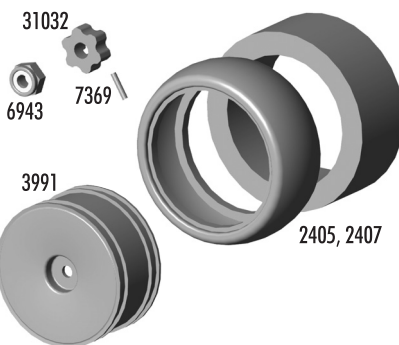

Bag L - Wheels & Tires

2405	TC Tires & Inserts	2 Pr.	12.00
2407	TC RTR Tires & Wheels, mounted (RTR)	2 Pr.	22.99
3991	TC Aero Dish Wheels, 24mm	4	6.99
6943	8-32 Aluminum Locknuts, blue	6	4.00
7369	1/16" Axle Roll Pins	4	1.00
31032	TC4 Wheel Hex Drives	Pr.	2.00

FACTORY TEAM OPTIONS

1654	FT Axle Pins	4	4.00
3949	TC Carbon Wheel Hex Adapters	4	5.00
3972	TC Aluminum Wheel Hex Adapters, blue	4	15.00
3973	TC Aluminum Clamping Wheel Hex Adapters, blue	4	21.99

Additional Factory Team Option Parts

447	Reedy Clip-On Motor Heatsink w/Cooling Fan	1	29.99
1595	FT Chassis Lead Weights	12	3.00
3968	Aluminum Counterfeit Transponder, blue	1	15.00
6312	Chassis Protective Tape	1	8.50
31035	Motor Cooling Duct w/Screen	1	5.99
31036	Motor Cooling Fans, prewired	Pr.	24.99
31037	Motor Cooling Duct/Fan Kit	1	28.99
31057	TC4 Anti-Roll Bar Kit (includes 3 bars)	Set	12.99
31058	TC4 Blue Roll Bar Ballstuds	2	3.99

Chassis

31000	TC4 Chassis	1	24.99