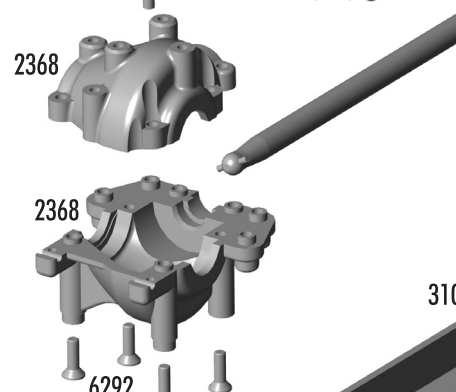

Gears

Option Parts

3921	Spur Gear, 69t 48p Kimbrough	1	4.00
3922	Spur Gear, 72t 48p Kimbrough	1	4.00
3923	Spur Gear, 75t 48p Kimbrough	1	4.00
3992	Spur Gear, 76t 48p Kimbrough	1	4.00
3993	Spur Gear, 77t 48p Kimbrough	1	4.00
3994	Spur Gear, 73t 48p Kimbrough	1	4.00
3995	Spur Gear, 74t 48p Kimbrough	1	4.00
8252	Pinion, 15t 48p	1	6.00
8253	Pinion, 16t 48p	1	6.00
8254	Pinion, 17t 48p	1	6.00

Wheels & Tires

Baq F - Shock Towers

2230	TC4/NTC3 Body Post, front & rear	Set	4.00
6472	Shock Mount Nuts	4	1.00
6473	Shock Bushings	4	1.00
6918	4-40 x 1/2" BHCS	6	2.00
6924	4-40 x 3/8" bhcs	6	2.00
7260	4-40 Small Pattern Plain Nuts	12	2.00
7320	Nylon Body Mount Washers	4	.75
7413	4-40 x 3/4" BHCS	6	2.00
31011	TC4 Shock Tower, front	1	4.99
31013	TC4 Shock Tower, rear	1	5.99