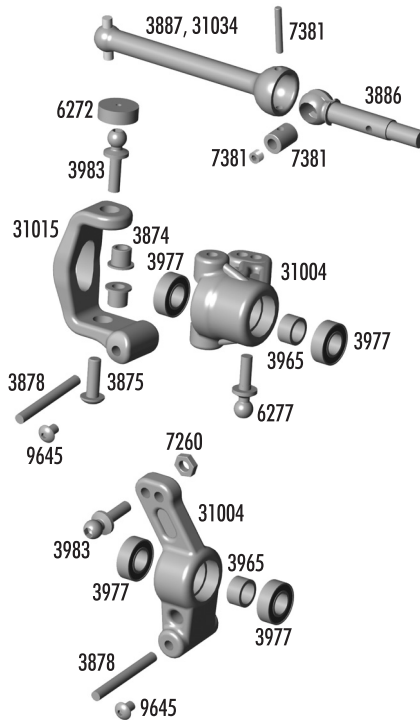

Baq F - Shock Towers

2230	TC4/NTC3 Body Post, front & rear	Set	4.00
6472	Shock Mount Nuts	4	1.00
6473	Shock Bushings	4	1.00
6918	4-40 x 1/2" BHCS	6	2.00
6924	4-40 x 3/8" bhcs	6	2.00
7260	4-40 Small Pattern Plain Nuts	12	2.00
7320	Nylon Body Mount Washers	4	.75
7413	4-40 x 3/4" BHCS	6	2.00
31011	TC4 Shock Tower, front	1	4.99
31013	TC4 Shock Tower, rear	1	5.99

FACTORY TEAM OPTIONS

1780	FT Aluminum Shock Bushings	4	5.99
31012	TC4 Carbon Shock Tower, front	1	8.99
31014	TC4 Carbon Shock Tower, rear	1	8.99
31042	TC4 Carbon Component Set	Set	69.99

Fasteners

Option Parts

2221	4-40 x 7/16" BHCS	6	2.00
3862	5-40 x 1/8" Set Screw w/Wrench	6	2.50
3865	10-32 x 5/16" Droop Set Screws	4	1.50
3875	4-40 x 1 1/32" BHCS w/Shoulder	4	2.00
3904	2-56 Aluminum Locknuts	4	3.00
3934	3mm BH Motor Screws	4	2.00
3981	TC4 Ballstuds, black .200 short neck	6	6.99
3983	TC4 Ballstuds, black .300 short neck	6	6.99
4449	4-40 Aluminum Locknuts, small pattern	5	2.50
6222	4-40/5-40 Nylon Self-Threading Locknuts	8	2.00
6277	TC4 Ballstud, silver .300 long neck	6	6.99
6288	4-40 x 1/4" BHCS	6	2.00
6291	4-40 x 1/4" FHCS	6	2.00
6292	4-40 x 3/8" FHCS	6	2.00
6299	Small E-Clip	12	1.00
6916	4-40 x 1/2" SHCS w/Hole	4	2.00
6917	4-40 x 3/8" BHCS	6	2.00
6918	4-40 x 1/2" BHCS	6	2.00