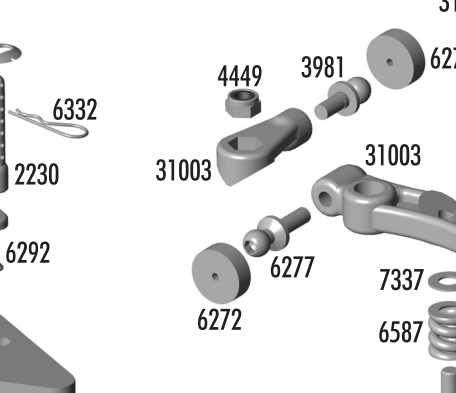

Differential