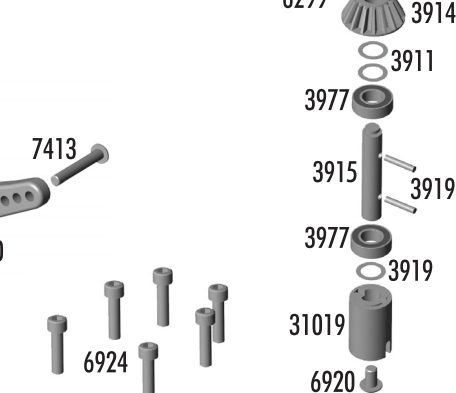

Gears

Option Parts

3921	Spur Gear, 69t 48p Kimbrough	1	4.00
3922	Spur Gear, 72t 48p Kimbrough	1	4.00
3923	Spur Gear, 75t 48p Kimbrough	1	4.00
3992	Spur Gear, 76t 48p Kimbrough	1	4.00
3993	Spur Gear, 77t 48p Kimbrough	1	4.00
3994	Spur Gear, 73t 48p Kimbrough	1	4.00
3995	Spur Gear, 74t 48p Kimbrough	1	4.00
8252	Pinion, 15t 48p	1	6.00
8253	Pinion, 16t 48p	1	6.00
8254	Pinion, 17t 48p	1	6.00

Wheels & Tires

Baq F - Shock Towers

2230	TC4/NTC3 Body Post, front & rear	Set	4.00
6472	Shock Mount Nuts	4	1.00
6473	Shock Bushings	4	1.00
6918	4-40 x 1/2" BHCS	6	2.00
6924	4-40 x 3/8" bhcs	6	2.00
7260	4-40 Small Pattern Plain Nuts	12	2.00
7320	Nylon Body Mount Washers	4	.75
7413	4-40 x 3/4" BHCS	6	2.00
31011	TC4 Shock Tower, front	1	4.99
31013	TC4 Shock Tower, rear	1	5.99