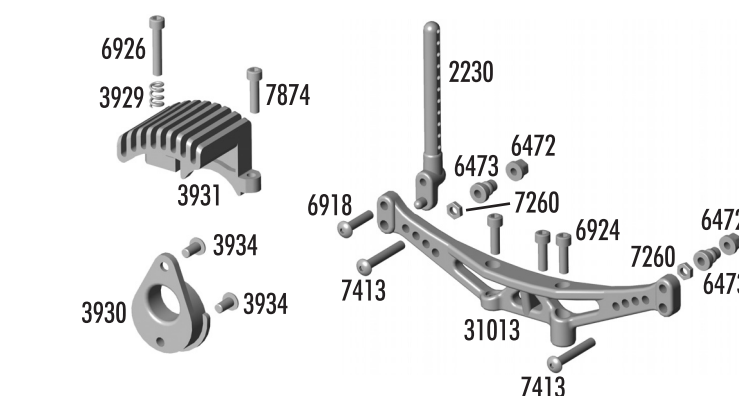

Exploded View

Shock