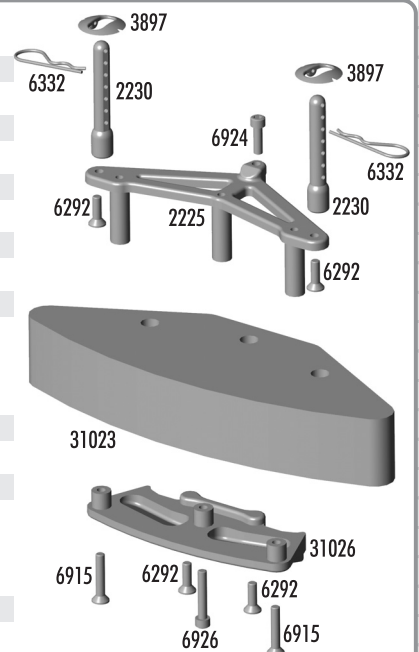

FACTORY TEAM OPTIONS

1734	Body Clips, metallic blue, 4 long, 6 short	10	4.99
1735	Body Clips, metallic blue, long	4	2.99
1736	Body Clips, metallic blue, short	6	2.99