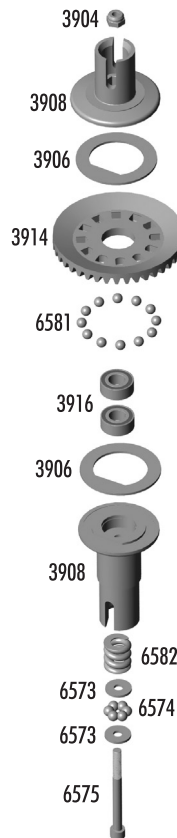

Bushings & Bearings

3907	Bushing, 3/16 x 5/16 x .109"	Pr.	1.00
3916	Bearing, 3/16 x 5/16"	4	11.00
3970	TC3/TC4 PTFE Sealed Bearing Set	Set	120.00
3975	TC3/TC4 Racer Bearing Kit, rubber sealed	Set	50.00
3976	Bearing, 3/8 x 5/8", rubber sealed	Pr.	7.00
3977	Bearing, 3/16 x 3/8", rubber sealed	Pr.	6.00
6596	Bushing, 3/16 x 5/16 x .106"	Pr.	1.00
6903	Bearing, 3/8 x 5/8", PTFE sealed	Pr.	20.00
6906	Bearing, 3/16 x 3/8" PTFE sealed	Pr.	13.00
6909	Bearing, 3/16 x 5/16", for steel diff	Pr.	6.00

Option Parts

Decals & Stickers

3816	"AMERICAN RACER" Bumper Sticker	1	4.00
3817	"TEAM ASSOCIATED" Bumper Sticker	2	4.00
3820	AE Logo Decal Sheet	1	2.00
3825	Factory Team Decal Sheet	1	2.00
3829	TC3 Decal Sheet	1	2.00
3830	Team Associated Decal Sheet, white on black	1	2.00
3834	AE Blue Embossed Logo Sticker, 4" with shiny silver trim	1	3.00
6196	Team Associated & Misc. Sponsor Decal Sheet	1	2.00
31071	TC4 Decal Sheet	1	2.00
31072	TC4 RTR Decal Sheet (19 x 16")	1	19.99

Option Parts