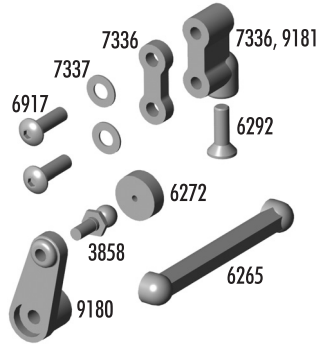

FACTORY TEAM OPTIONS

1401	Titanium Turnbuckle, 1.30"	Pr.	8.00
1414	Titanium Turnbuckle, 1.25"	Pr.	9.00
31002	TC4 Carbon Chassis Braces	Set	9.99
31042	TC4 Carbon Components Set	Set	69.99
31052	Titanium Turnbuckle Kit w/Wrench	Set	29.99

FACTORY TEAM OPTIONS

1779	Aluminum Servo Mount, blue	Pr.	15.99
------	----------------------------	-----	-------

Tools

Option Parts

1110	FT Turnbuckle Wrench	1	1.50
1450	FT Ride Height Gauge	1	14.99
1541	Hex Driver Set	Set	59.99
1542	Hex Driver, .050"	1	10.50
1543	Hex Driver, 1/16"	1	10.50
1544	Hex Driver, 1.5mm	1	10.50
1545	Hex Driver, 5/64"	1	10.50
1546	Hex Driver, 3/32"	1	10.50
1547	Hex Driver, 2.5mm	1	10.50
1548	Hex Driver, 3mm	1	10.50
1561	Nut Driver Set	Set	69.99
1562	Nut Driver, 3/16"	1	12.99
1563	Nut Driver, 1/4"	1	12.99
1564	Nut Driver, 5.5mm	1	12.99
1565	Nut Driver, 11/32"	1	12.99
1566	Nut Driver, 7mm	1	12.99
1567	Nut Driver, 8mm	1	12.99
1572	Hex Driver Replacement Tip, .050"	1	5.50
1573	Hex Driver Replacement Tip, 1/16"	1	5.50
1574	Hex Driver Replacement Tip, 1.5mm	1	5.50
1575	Hex Driver Replacement Tip, 5/64"	1	5.50
1576	Hex Driver Replacement Tip, 3/32"	1	5.50
1577	Hex Driver Replacement Tip, 2.5mm	1	5.50
1578	Hex Driver Replacement Tip, 3mm	1	5.50
1593	FT Body Reamer Tip	1	9.95
1594	FT Body Reamer	1	22.00
3719	Nylon Wire Tie, 6" heavy duty	12	2.00
3720	Nylon Wire Tie, 8"	12	2.00
3737	Silicone Wire, 14g, 2ft orange, 2ft black	1	5.00
3987	Droop Gauge, composite	1	2.00
6950	Hex Key Wrench Set	Set	2.50
6956	Molded Tool Set	Set	4.50
6981	Associated Reference Library CD-ROM	1	11.95
6991	Performance Tuning CD-ROM, v1	1	11.95