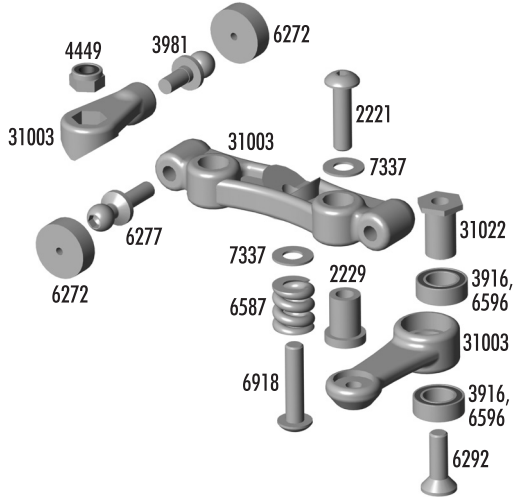

TC4

Catalog & Parts Listing: Team Associated TC4

Parts Index

Page 2:

Shock Parts - Bag A
Differential Parts - Bag B
Shock Springs
Shock Oil
Lubes & Adhesives
Bushings & Bearings
Decals & Stickers

Page 3:

Steering Parts - Bag C
Suspension Parts - Bag D
Transmission Parts - Bag E
Spur & Pinion Gears

Bushings & Bearings

3907	Bushing, 3/16 x 5/16 x .109"	Pr.	1.00
3916	Bearing, 3/16 x 5/16"	4	11.00
3970	TC3/TC4 PTFE Sealed Bearing Set	Set	120.00
3975	TC3/TC4 Racer Bearing Kit, rubber sealed	Set	50.00
3976	Bearing, 3/8 x 5/8", rubber sealed	Pr.	7.00
3977	Bearing, 3/16 x 3/8", rubber sealed	Pr.	6.00
6596	Bushing, 3/16 x 5/16 x .106"	Pr.	1.00
6903	Bearing, 3/8 x 5/8", PTFE sealed	Pr.	20.00
6906	Bearing, 3/16 x 3/8" PTFE sealed	Pr.	13.00
6909	Bearing, 3/16 x 5/16", for steel diff	Pr.	6.00

Option Parts

Decals & Stickers

3816	"AMERICAN RACER" Bumper Sticker	1	4.00
3817	"TEAM ASSOCIATED" Bumper Sticker	2	4.00
3820	AE Logo Decal Sheet	1	2.00
3825	Factory Team Decal Sheet	1	2.00
3829	TC3 Decal Sheet	1	2.00
3830	Team Associated Decal Sheet, white on black	1	2.00
3834	AE Blue Embossed Logo Sticker, 4" with shiny silver trim	1	3.00
6196	Team Associated & Misc. Sponsor Decal Sheet	1	2.00
31071	TC4 Decal Sheet	1	2.00
31072	TC4 RTR Decal Sheet (19 x 16")	1	19.99

Option Parts

Bag C - Steering

2221	4-40 x 7/16" BHCS	6	2.00
2229	Swing Rack Hardware	Set	7.00
3916	Bearing, 3/16 x 5/16"	4	11.00
3981	Ballstud, short black, .200"	6	6.99
4449	4-40 Aluminum Locknuts, small pattern	5	2.50
6272	Foam Ballstud Dust Covers	28	2.00
6277	Ballstud, long silver, .300"	6	6.99
6292	4-40 x 3/8" FHCS	6	2.00
6587	Servo Saver Spring	1	1.50
6918	4-40 x 1/2" BHCS	6	2.00
6596	Bushing, 3/16 x 5/16 x .106" (RTR)	Pr.	1.00
7337	Servo Mount Washers, steel	4	1.00
31003	TC4 Steering Rack	Set	4.99
31022	TC4 Steering Bellcrank Posts	2	4.99