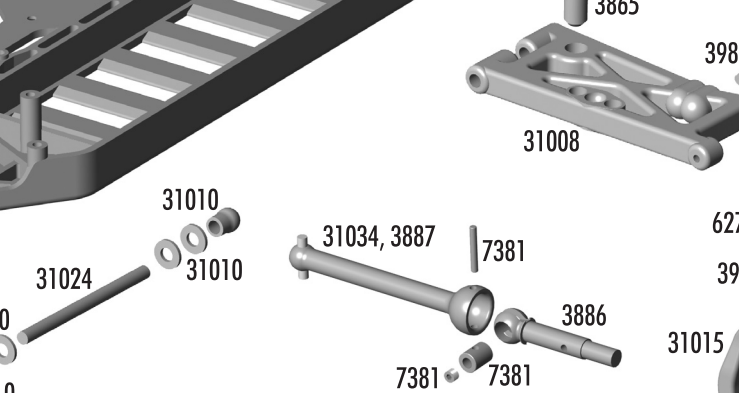

Differential