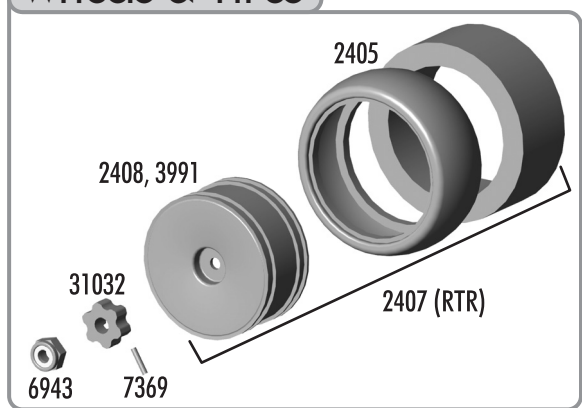

Wheels & Tires