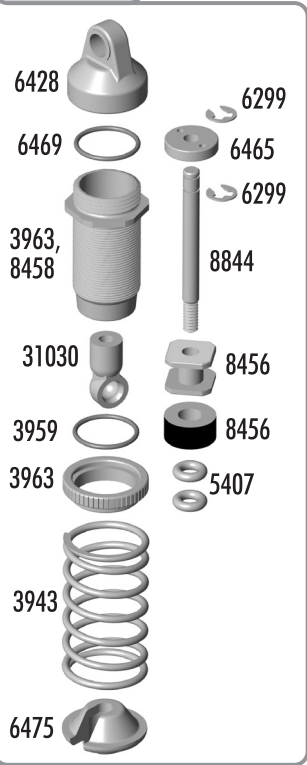

Exploded View

Shock