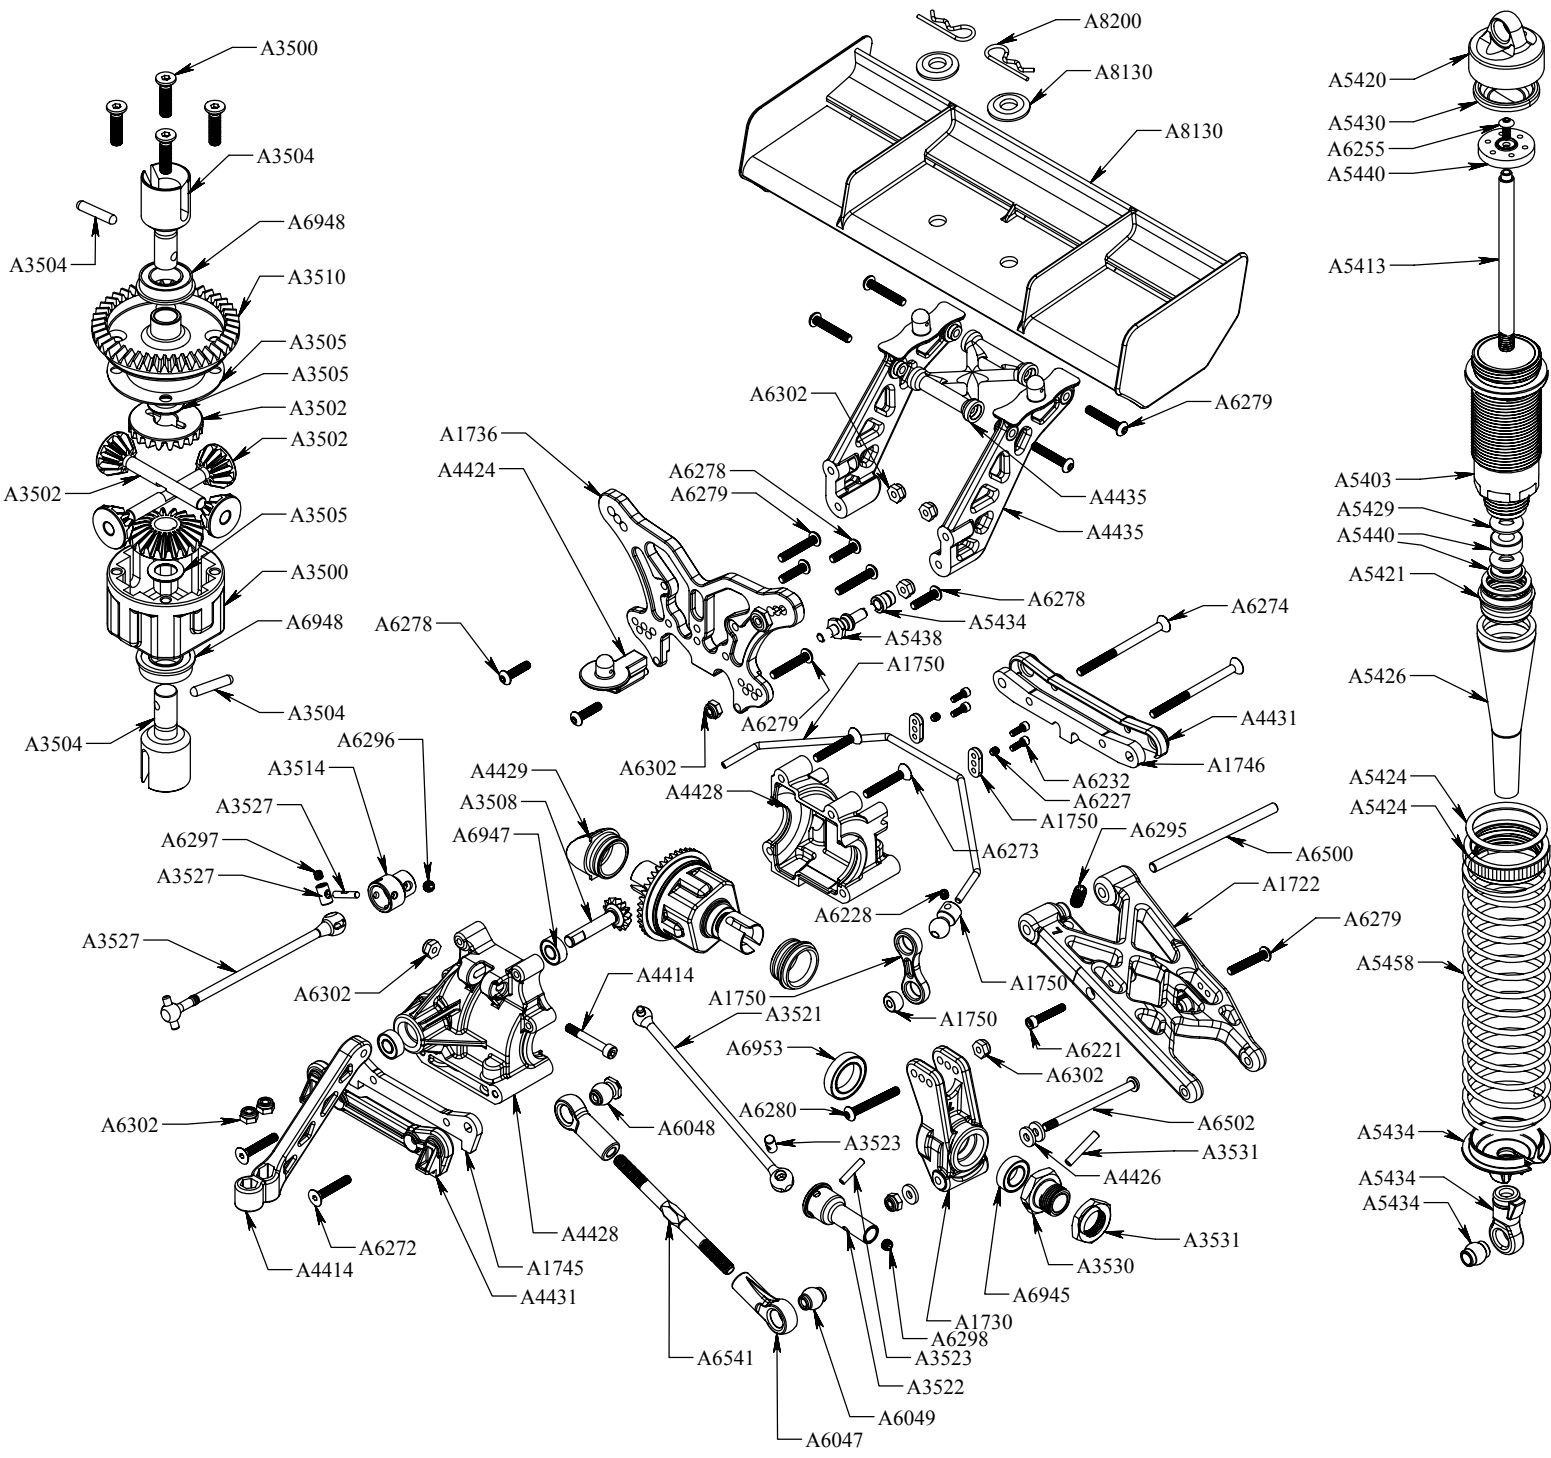

LOSA6947	5x11x4 Rubber Sealed BB	$11.99	LOSA9107	Clutch Shoes - 4 Composite	$24.99
LOSA6948	8x14x4 Flanged Rubber Sealed BB	$14.99	LOSA9108	Clutch Shoes - 4 Alum.	$29.99
LOSA6949	Clutch Bearing Set.....	$7.00	LOSA9114	Clutch Springs - Gold (.040" 25 Deg).....	$5.00
LOSA6953	1/2" x 3/4" Sealed BB	$8.50	LOSA9115	Clutch Springs - Silver (.040" 30 Deg).....	$5.00
LOSA7751	1/8 Buggy Dish Wheels - 4ea.....	$19.99	LOSA9117	Clutch Bell 14T	$18.99
LOSA7760S	1/8 Step Pin Buggy (Silver)(pr)	$20.99	LOSA9150	Air Filter Set.....	$10.00
LOSA8099	8IGHT Buggy Body w/masks & Stickers	$32.99	LOSA9151	Air Filter Foams Pre-oiled 4 ea	$8.00
LOSA8130	8IGHT Wing-Black	$9.00	LOSA9154	Engine Mount Set.....	$23.99
LOSA8200	Body Clips (12)	$1.25	LOSA9160	Fuel Tank.....	$15.99
LOSA8301	TL Bubble Nameplates (4).....	$5.00	LOSA9161	Fuel Tank Cap, Spring & Seal	$4.00
LOSA8370	8IGHT Logo Sticker Sheet.....	$4.00	LOSA9165	Tuned Pipe Mount & Hardware	$4.00
LOSA8371	Team Losi Large Logo Sheet	$4.00	LOSA9166	Throttle/Brake Link Set.....	$14.99
LOSA9101	Flywheel & Collet 4 Shoe	$18.99	LOSA9167	Servo Arm Inserts.....	$3.00
LOSA9103	Clutch Nut & Hardware - 4 Shoe	$7.00	LOSA9313	Fuel Tank Mounting Set.....	$3.00
LOSA9104	Clutch Pins & Hardware - 4 Shoe	$5.00	LOSA9316	Fuel Line Clips	$2.50