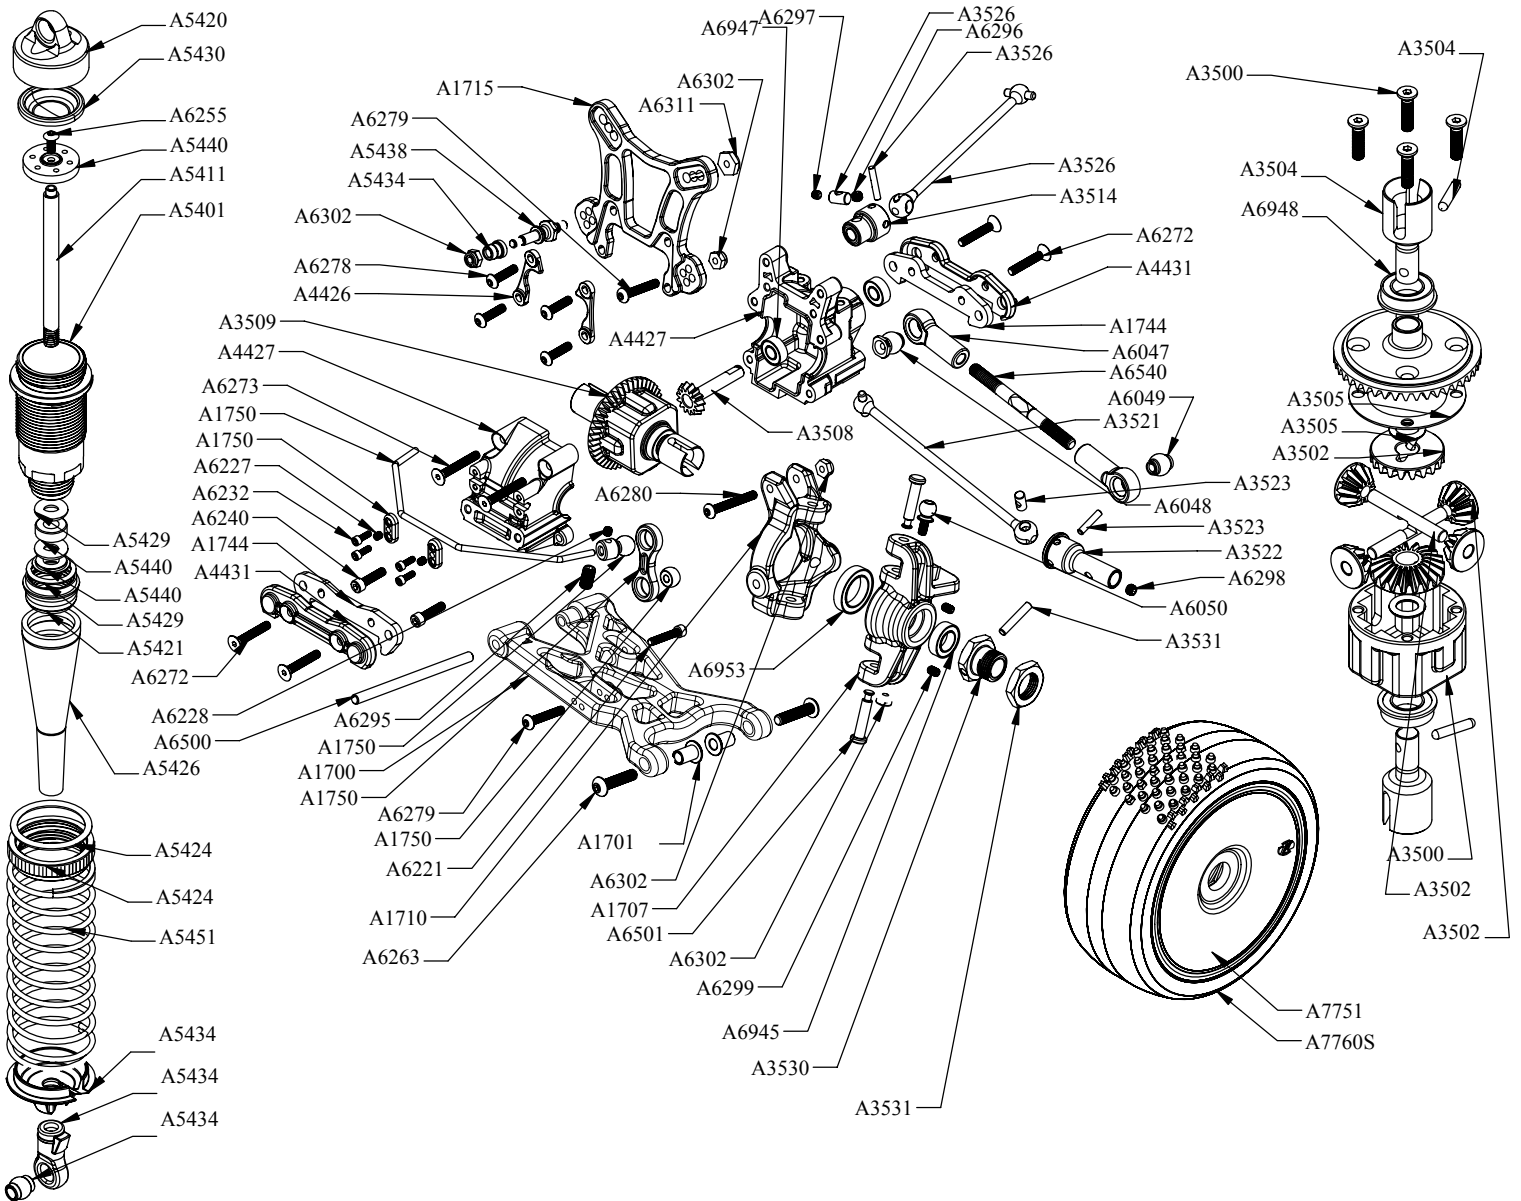

EIGHT

LOSA6221	4-40 x 5/8" Caphead Screws (10)	$1.50	LOSA6280	5-40 x 1" BH Screws (4)	$2.50
LOSA6227	4-40 Hardened Set Screws	$1.80	LOSA6295	10-32 x 3/8" Oval Point Set Screws (4)	$3.00
LOSA6228	5-40 Hardened Set Screws	$1.80	LOSA6296	8-32 x 1/8" Flat Point Set Screws (8)	$3.00
LOSA6232	2-56 x 1/4" Caphead Screws (10)	$2.50	LOSA6297	5-40 x 1/8" Flat Point Set Screws (8)	$2.50
LOSA6240	5-40 x 1/2" Caphead Screws (10)	$2.50	LOSA6298	8-32 x 1/8" Cup Point Set Screws (8)	$2.50
LOSA6254	2-56 x 1/2" Caphead Screws (10)	$2.50	LOSA6299	5-40 x 1/8" Cup Point Set Screws (8)	$2.50
LOSA6255	2-56 x 1/4" Button Head Screws (10)	$2.50	LOSA6302	5-40 Lock Nuts - Steel	$1.25
LOSA6256	4-40 x 1/2" Button Head Screws (10)	$1.50	LOSA6306	4-40 Aluminum Mini Nuts	$3.50
LOSA6262	8-32 x 1/2" FH Screws (10)	$2.50	LOSA6311	8-32 Steel Lock Nuts (10)	$2.00
LOSA6263	8-32 x 3/4" BH Screws (10)	$2.50	LOSA6350	#4 and 1/8" Hardened Washers	$2.50
LOSA6264	8-32 x 3/8" FH Screws (10)	$2.50	LOSA6351	#8 Countersink Washers (8)	$4.00
LOSA6270	5-40 x 3/8" FH Screws (10)	$2.50	LOSA6500	Hinge Pins 4 x 66mm TiN (2)	$11.00
LOSA6271	5-40 x 1/2" FH Screws (10)	$2.50	LOSA6501	Hinge Pins 4 x 21mm TiN	$8.50
LOSA6272	5-40 x 3/4" FH Screws (10)	$3.00	LOSA6502	Hinge Pin Studs (2)	$4.50
LOSA6273	5-40 x 7/8" FH Screws (4)	$3.50	LOSA6540	Turnbuckles 5mm x 60mm w/ends	$7.00
LOSA6274	5-40 x 1" FH Screws (2)	$4.00	LOSA6541	Turnbuckles 5mm x 68mm w/ends	$7.00
LOSA6277	5-40 x 3/8" BH Screws (8)	$4.00	LOSA6542	Turnbuckles 4mm x 60mm w/ends	$6.50
LOSA6278	5-40 x 1/2" BH Screws (8)	$4.00	LOSA6945	8x14x4 Rubber Sealed BB	$11.99
LOSA6279	5-40 x 3/4" BH Screws (8)	$4.00	LOSA6946	6x10x3 Rubber Sealed BB	$11.99