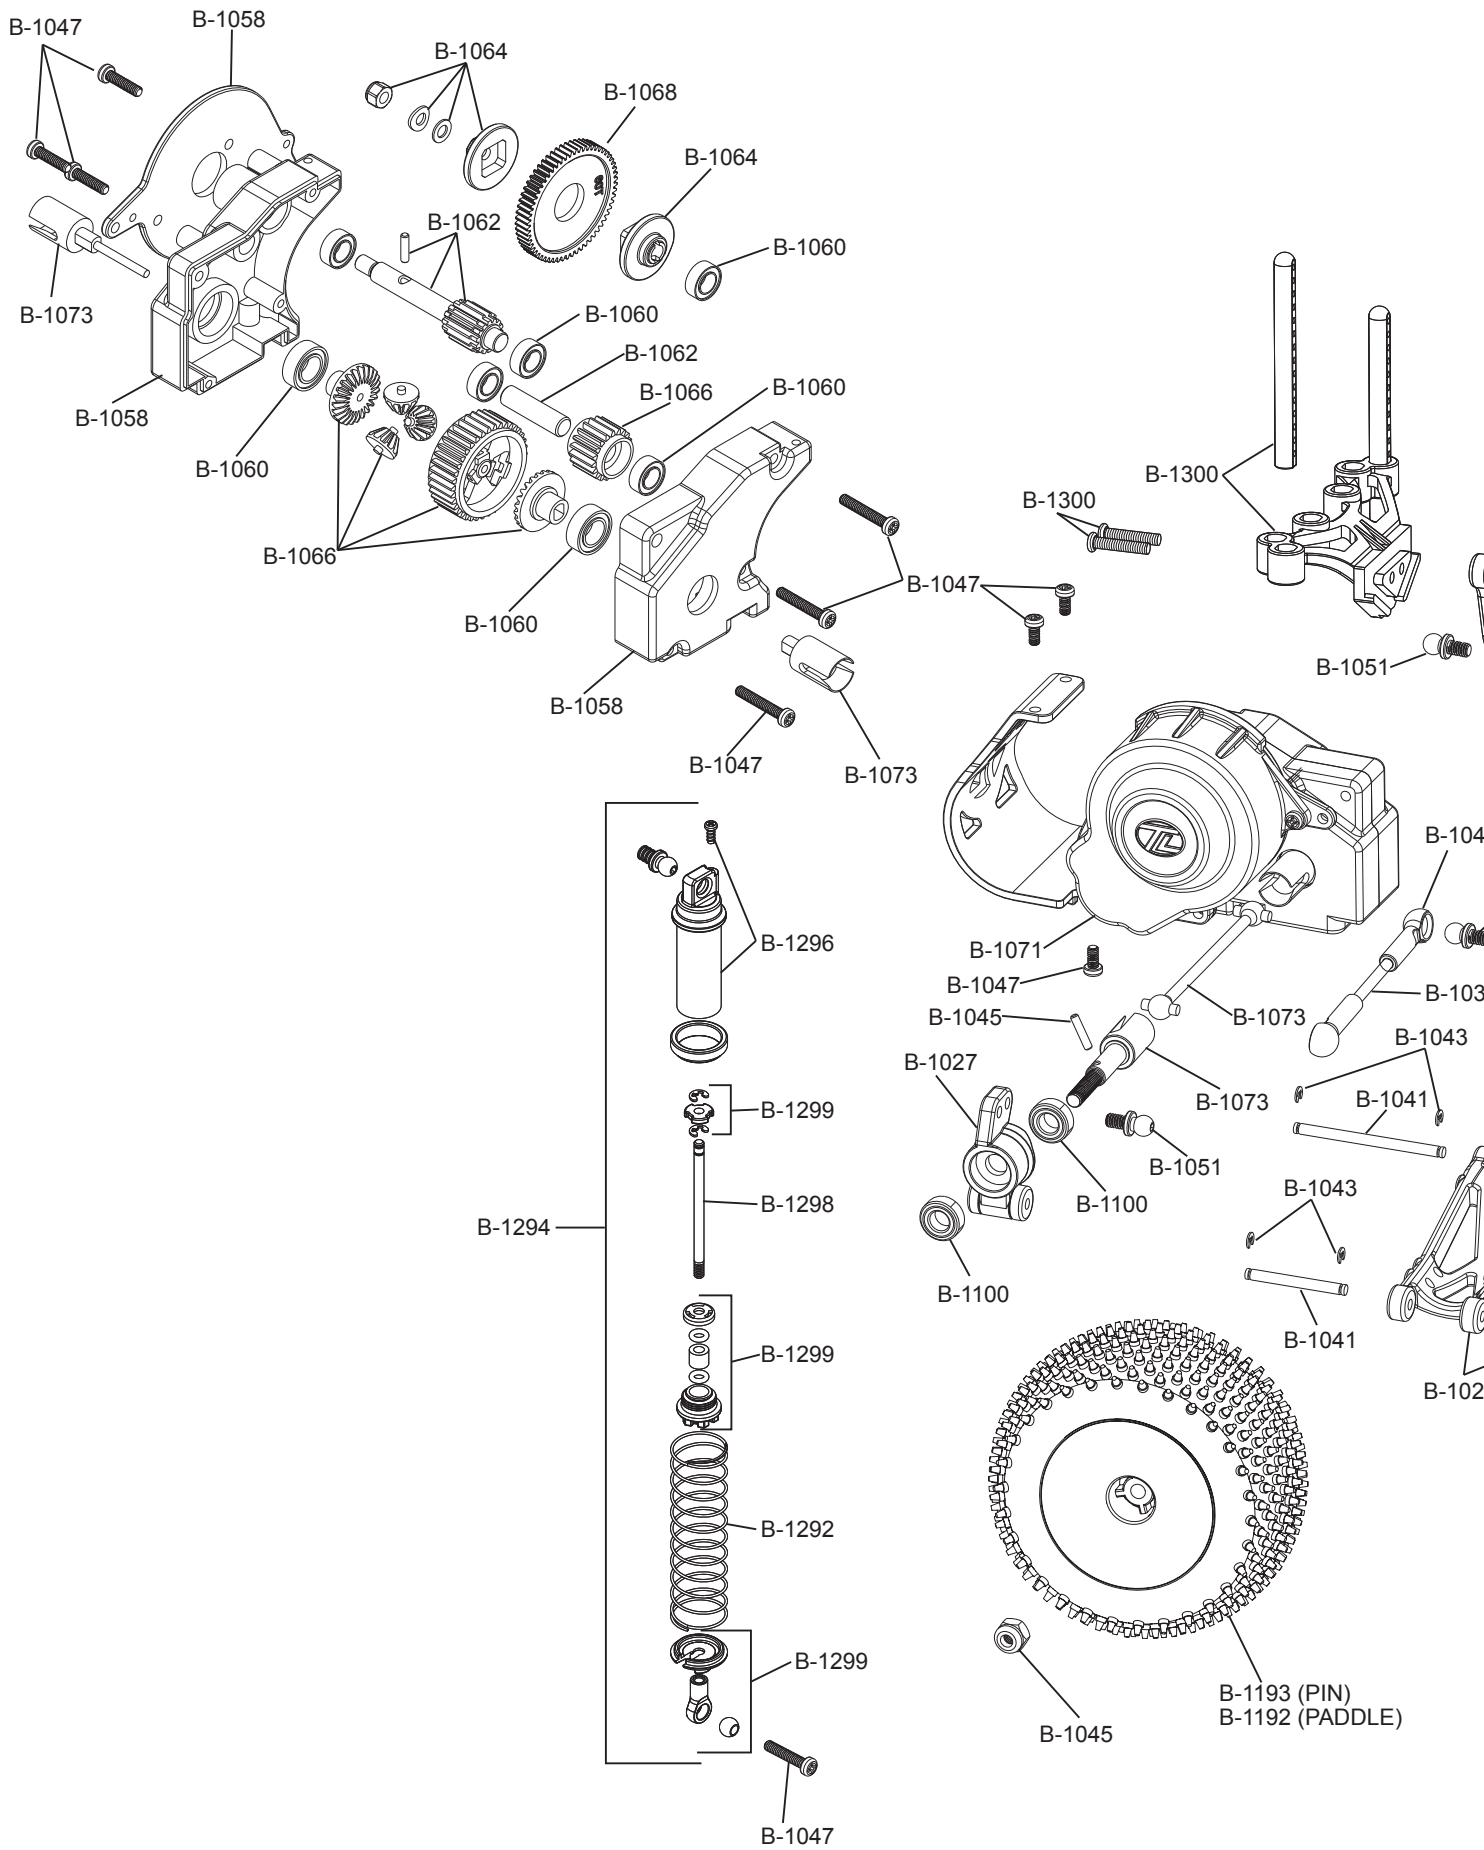

<b>Part Number</b>	<b>Description</b>	<b>Price</b>
LOSB0800	LSR1000 27MHz FM Transmitter Only .....	\$49.99
LOSB0801	MRX20 27MHz FM Receiver .....	\$39.99
LOSB0815	MS20DS Servo .....	\$24.99
LOSB0816	MS20DS Servo Gear Set.....	\$3.00
LOSB0826	MSC20RB Electronic Speed Control .....	\$44.99
LOSB1012	Mini-Baja Jump Ramps.....	\$7.00
LOSB1013	Track dots, Neon Orange (12) .....	\$5.00
LOSB1014	Main Chassis Set .....	\$6.00
LOSB1016	Battery Box Set .....	\$4.50
LOSB1018	Front Bulkhead, Kickplate & Brace .....	\$4.00
LOSB1020	F/R Pivot Block Set .....	\$3.00
LOSB1022	F/R Shock Tower Set .....	\$4.00
LOSB1024	F/R Suspension Arm Set.....	\$5.00
LOSB1027	Spindle, Carrier & Hub Set.....	\$4.00
LOSB1029	Steering Set .....	\$4.00
LOSB1031	Camber and Steering Link Set.....	\$2.00
LOSB1033	Servo Mount & Steering Pin Set .....	\$2.50
LOSB1035	Front Bumper & Motor Guard Set .....	\$7.00
LOSB1037	Front Axle & Pin Brace Set.....	\$5.00
LOSB1041	Suspension Pin Bag.....	\$4.00
LOSB1043	E-Clip Bag .....	\$1.50
LOSB1045	Wheel Nuts & Drive Pins.....	\$2.00
LOSB1047	Complete Screw Set .....	\$2.00
LOSB1048	Body Clips (10).....	\$1.50
LOSB1049	Rod End Set (14) .....	\$3.00
LOSB1051	Ball Stud Set (10).....	\$5.00
LOSB1058	Transmission Case & Motor Plate Set .....	\$9.00
LOSB1060	Transmission Ball Bearing Set (7).....	\$19.99
LOSB1062	Transmission Shaft Set.....	\$6.00
LOSB1064	Slipper Hardware Set.....	\$4.00
LOSB1066	Gear Bag.....	\$3.00
LOSB1068	Spur Gear Bag .....	\$3.50
LOSB1069	Pinion Gear Bag.....	\$3.00
LOSB1070	17T Pinion Gear .....	\$4.00
LOSB1071	Gear Cover & Body Post Set .....	\$2.50
LOSB1073	Outdrive, Dogbone & Axle Set .....	\$11.99
LOSB1085	LSR1000 Transmitter Antenna.....	\$6.00
LOSB1100	Ball Bearing Upgrade Set (Wheels & Hubs) .....	\$14.99
LOSB1105	Track cones, neon orange (5) .....	\$9.99
LOSB1146	Front Wheels, Narrow, Yellow (Pr.) .....	\$3.00
LOSB1147	Front Wheels, Narrow, Chrome (Pr.).....	\$4.00
LOSB1148	Front Wheels, Narrow, White (Pr.) .....	\$3.00
LOSB1149	Front Wheels, Narrow, Copper (Pr.).....	\$4.00
LOSB1155	Front Tires w/Foam, Narrow Rib .....	\$9.99
LOSB1159	Rear Wheels, Copper (Pr.).....	\$4.00
LOSB1174	Front Narrow Ribbed Mounted/Glued, Copper Wheels (Pr) .....	\$14.99
LOSB1192	Rear Sand Paddle Mounted/Glued, Copper Wheels (Pr) .....	\$14.99
LOSB1193	Rear Step Pin Mounted/Glued, Copper Wheels (Pr) .....	\$14.99
LOSB1216	RX-280 Motor w/ Wires .....	\$14.99
LOSB1226	Servo Saver Set.....	\$3.00
LOSB1291	Front Shock Springs (Pr).....	\$3.50
LOSB1292	Rear Shock Springs (Pr) .....	\$3.50
LOSB1293	Front Shock w/ Spring, Assembled (Pr) .....	\$14.99
LOSB1294	Rear Shock w/ Spring, Assembled (Pr).....	\$14.99
LOSB1295	Front Shock Body Set (Pr) .....	\$3.00
LOSB1296	Rear Shock Body Set (Pr).....	\$3.00
LOSB1297	Front Shock Shaft Set (2).....	\$5.00
LOSB1298	Rear Shock Shaft Set (2) .....	\$5.00
LOSB1299	Shock Rebuild Kit (2) .....	\$4.50
LOSB1300	Extended Body Mount Set .....	\$4.75
LOSB1304	Mini-Baja Clear Body w/Masks .....	\$11.99
LOSB1341	Mini-Baja RTR Sticker Sheet .....	\$5.00
LOSB1357	Mini-Baja Painted Body, Blue w/Stickers .....	\$18.99
LOSB1358	Mini-Baja Painted Body, Black w/Stickers.....	\$18.99
LOSB1359	Mini-Baja Painted Body, Silver w/Stickers.....	\$18.99