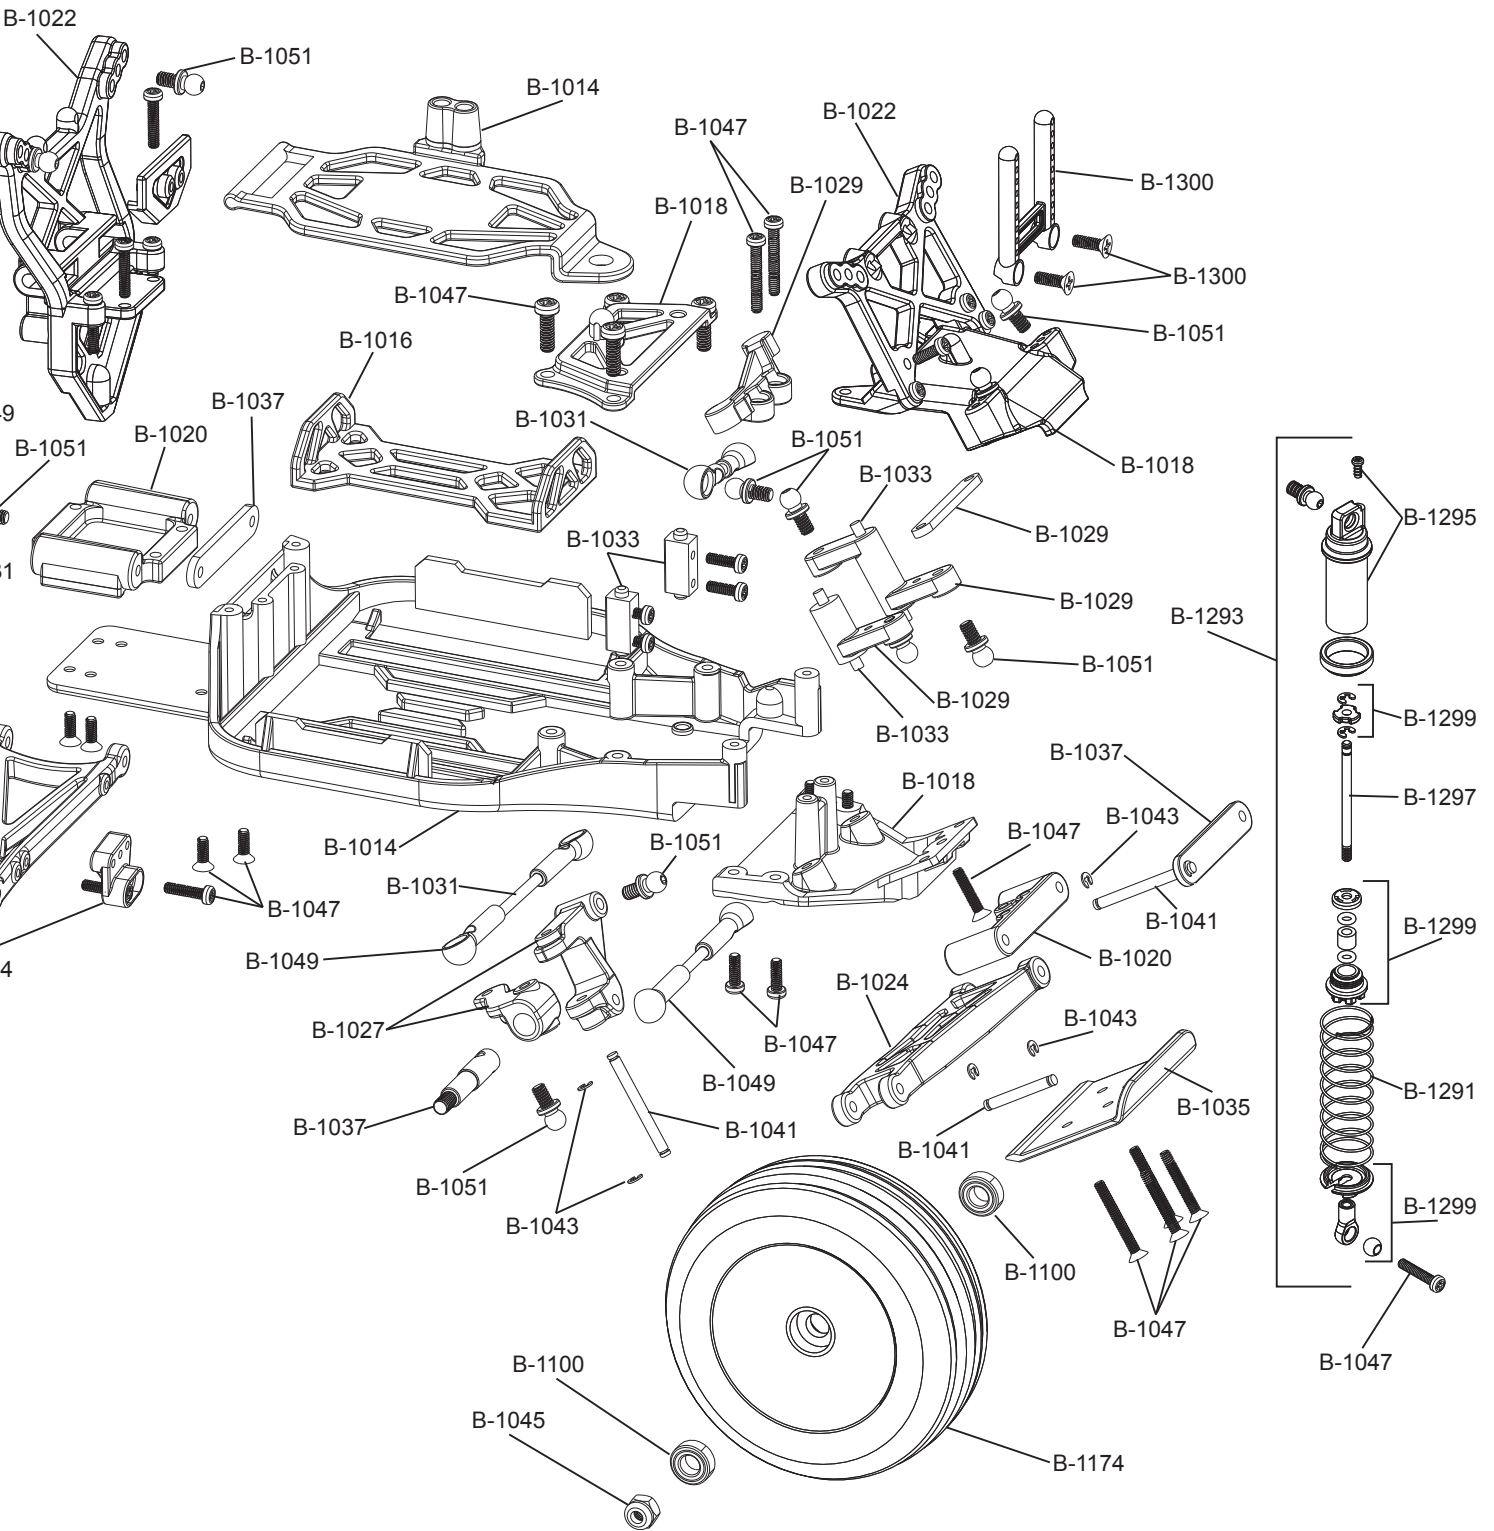

<b>Part Number</b>	<b>Description</b>	<b>Price</b>
LOSB0800	LSR1000 27MHz FM Transmitter Only .....	\$49.99
LOSB0801	MRX20 27MHz FM Receiver .....	\$39.99
LOSB0815	MS20DS Servo .....	\$24.99
LOSB0816	MS20DS Servo Gear Set.....	\$3.00
LOSB0826	MSC20RB Electronic Speed Control .....	\$44.99
LOSB1012	Mini-Baja Jump Ramps.....	\$7.00
LOSB1013	Track dots, Neon Orange (12) .....	\$5.00
LOSB1014	Main Chassis Set .....	\$6.00
LOSB1016	Battery Box Set .....	\$4.50
LOSB1018	Front Bulkhead, Kickplate & Brace .....	\$4.00
LOSB1020	F/R Pivot Block Set .....	\$3.00
LOSB1022	F/R Shock Tower Set .....	\$4.00
LOSB1024	F/R Suspension Arm Set.....	\$5.00
LOSB1027	Spindle, Carrier & Hub Set.....	\$4.00
LOSB1029	Steering Set .....	\$4.00
LOSB1031	Camber and Steering Link Set.....	\$2.00
LOSB1033	Servo Mount & Steering Pin Set .....	\$2.50
LOSB1035	Front Bumper & Motor Guard Set .....	\$7.00
LOSB1037	Front Axle & Pin Brace Set.....	\$5.00
LOSB1041	Suspension Pin Bag.....	\$4.00
LOSB1043	E-Clip Bag .....	\$1.50
LOSB1045	Wheel Nuts & Drive Pins.....	\$2.00
LOSB1047	Complete Screw Set .....	\$2.00
LOSB1048	Body Clips (10).....	\$1.50
LOSB1049	Rod End Set (14) .....	\$3.00
LOSB1051	Ball Stud Set (10).....	\$5.00
LOSB1058	Transmission Case & Motor Plate Set .....	\$9.00
LOSB1060	Transmission Ball Bearing Set (7).....	\$19.99
LOSB1062	Transmission Shaft Set.....	\$6.00
LOSB1064	Slipper Hardware Set.....	\$4.00
LOSB1066	Gear Bag.....	\$3.00
LOSB1068	Spur Gear Bag .....	\$3.50
LOSB1069	Pinion Gear Bag.....	\$3.00
LOSB1070	17T Pinion Gear .....	\$4.00
LOSB1071	Gear Cover & Body Post Set .....	\$2.50
LOSB1073	Outdrive, Dogbone & Axle Set .....	\$11.99
LOSB1085	LSR1000 Transmitter Antenna.....	\$6.00
LOSB1100	Ball Bearing Upgrade Set (Wheels & Hubs) .....	\$14.99
LOSB1105	Track cones, neon orange (5) .....	\$9.99
LOSB1146	Front Wheels, Narrow, Yellow (Pr.) .....	\$3.00
LOSB1147	Front Wheels, Narrow, Chrome (Pr.).....	\$4.00
LOSB1148	Front Wheels, Narrow, White (Pr.) .....	\$3.00
LOSB1149	Front Wheels, Narrow, Copper (Pr.).....	\$4.00
LOSB1155	Front Tires w/Foam, Narrow Rib .....	\$9.99
LOSB1159	Rear Wheels, Copper (Pr.).....	\$4.00
LOSB1174	Front Narrow Ribbed Mounted/Glued, Copper Wheels (Pr) .....	\$14.99
LOSB1192	Rear Sand Paddle Mounted/Glued, Copper Wheels (Pr) .....	\$14.99
LOSB1193	Rear Step Pin Mounted/Glued, Copper Wheels (Pr) .....	\$14.99
LOSB1216	RX-280 Motor w/ Wires .....	\$14.99
LOSB1226	Servo Saver Set.....	\$3.00
LOSB1291	Front Shock Springs (Pr).....	\$3.50
LOSB1292	Rear Shock Springs (Pr) .....	\$3.50
LOSB1293	Front Shock w/ Spring, Assembled (Pr) .....	\$14.99
LOSB1294	Rear Shock w/ Spring, Assembled (Pr).....	\$14.99
LOSB1295	Front Shock Body Set (Pr) .....	\$3.00
LOSB1296	Rear Shock Body Set (Pr).....	\$3.00
LOSB1297	Front Shock Shaft Set (2).....	\$5.00
LOSB1298	Rear Shock Shaft Set (2) .....	\$5.00
LOSB1299	Shock Rebuild Kit (2) .....	\$4.50
LOSB1300	Extended Body Mount Set .....	\$4.75
LOSB1304	Mini-Baja Clear Body w/Masks .....	\$11.99
LOSB1341	Mini-Baja RTR Sticker Sheet .....	\$5.00
LOSB1357	Mini-Baja Painted Body, Blue w/Stickers .....	\$18.99
LOSB1358	Mini-Baja Painted Body, Black w/Stickers.....	\$18.99
LOSB1359	Mini-Baja Painted Body, Silver w/Stickers.....	\$18.99