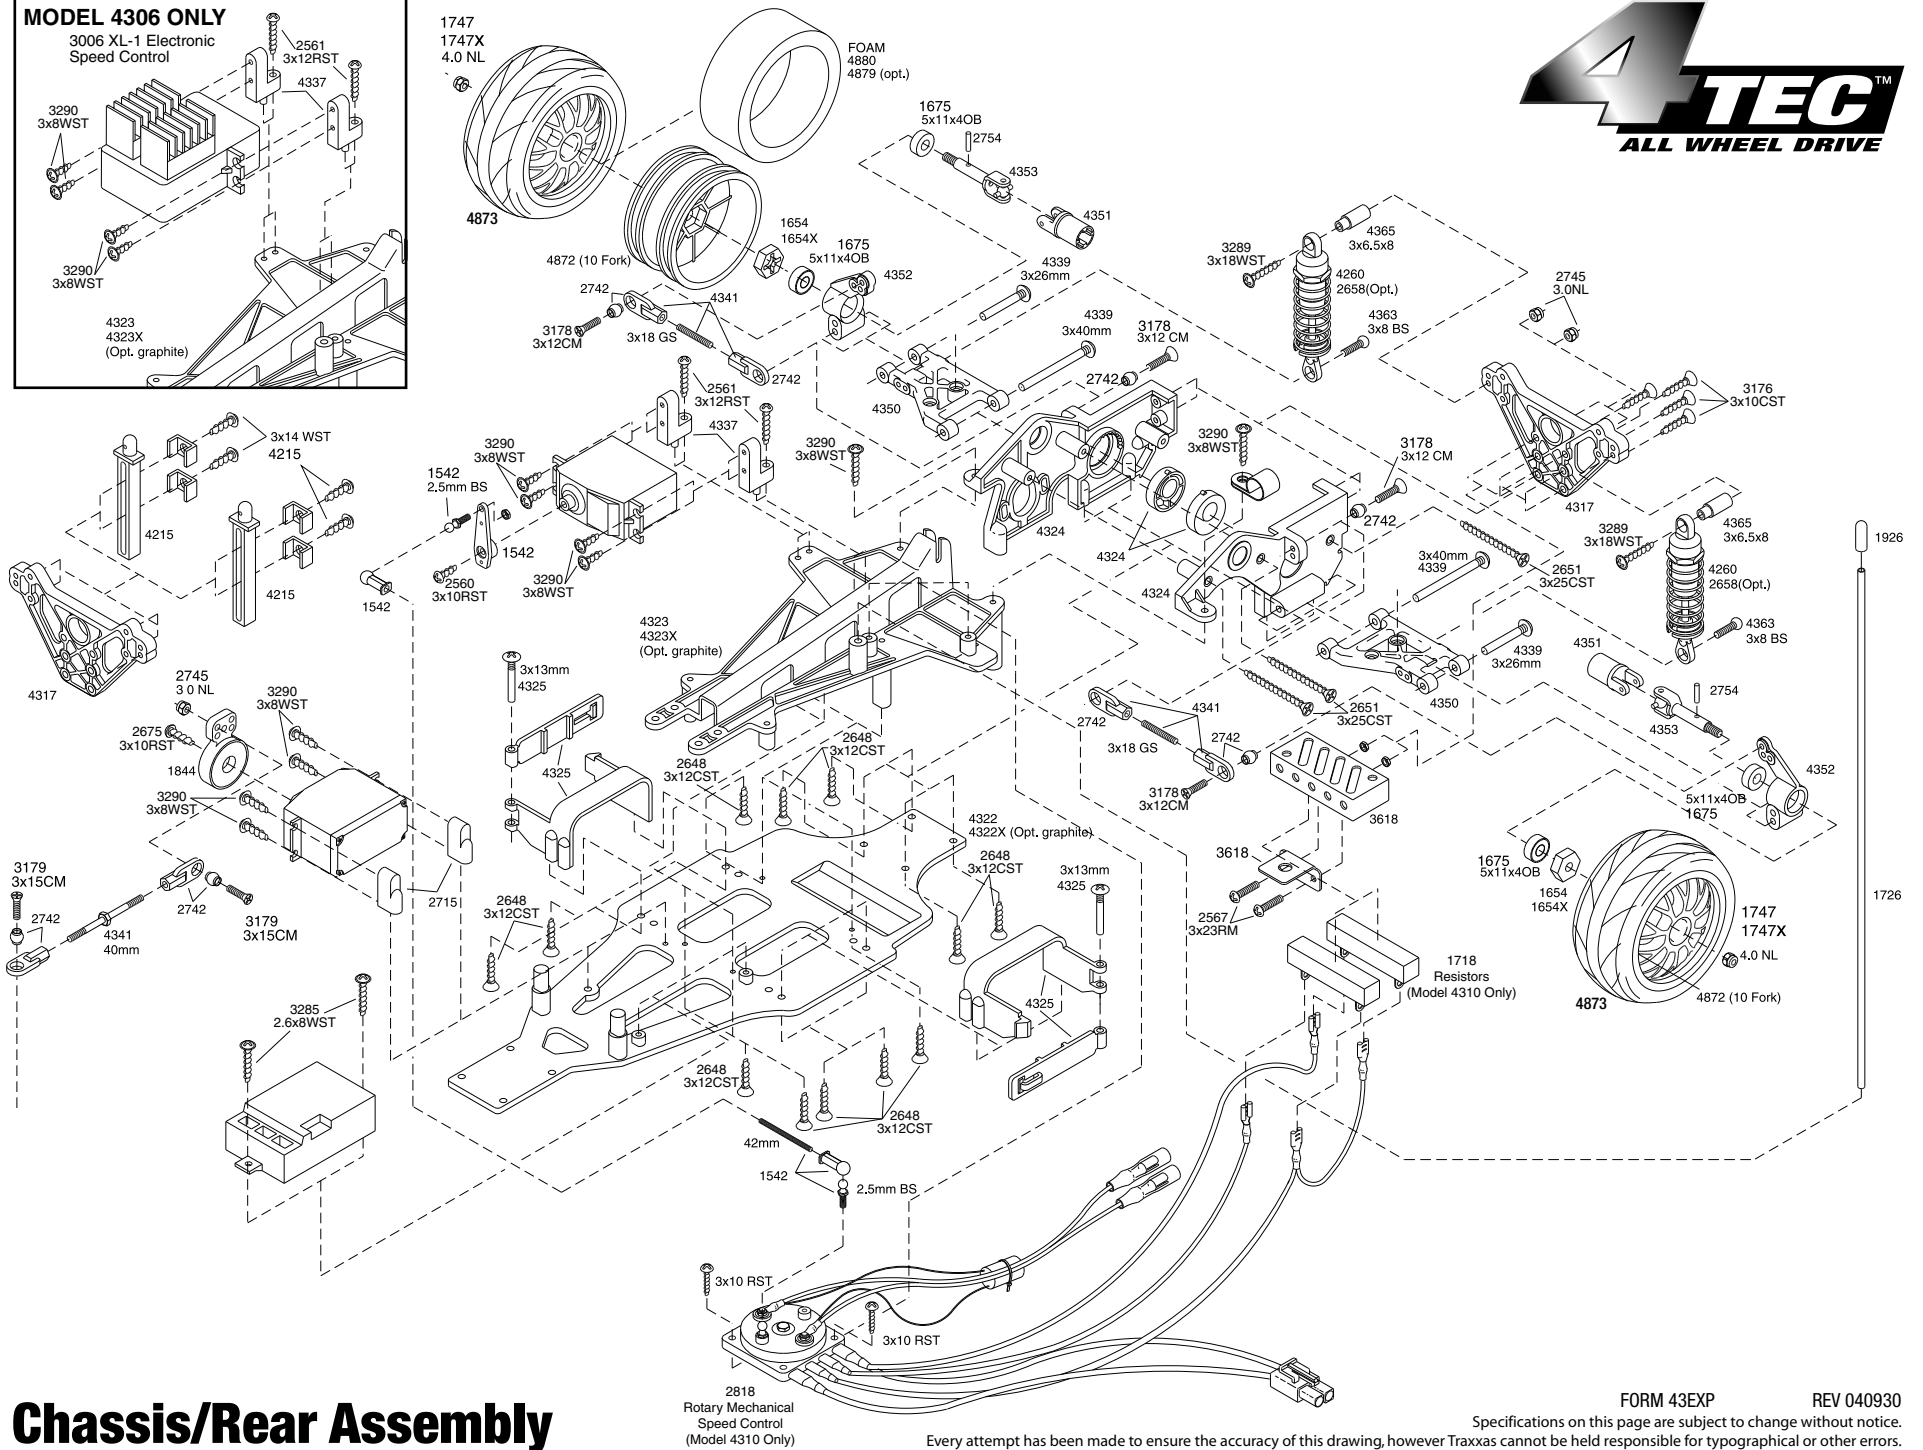

**MODEL 4306 ONLY**

3006 XL-1 Electronic Speed Control

**Chassis/Rear Assembly**