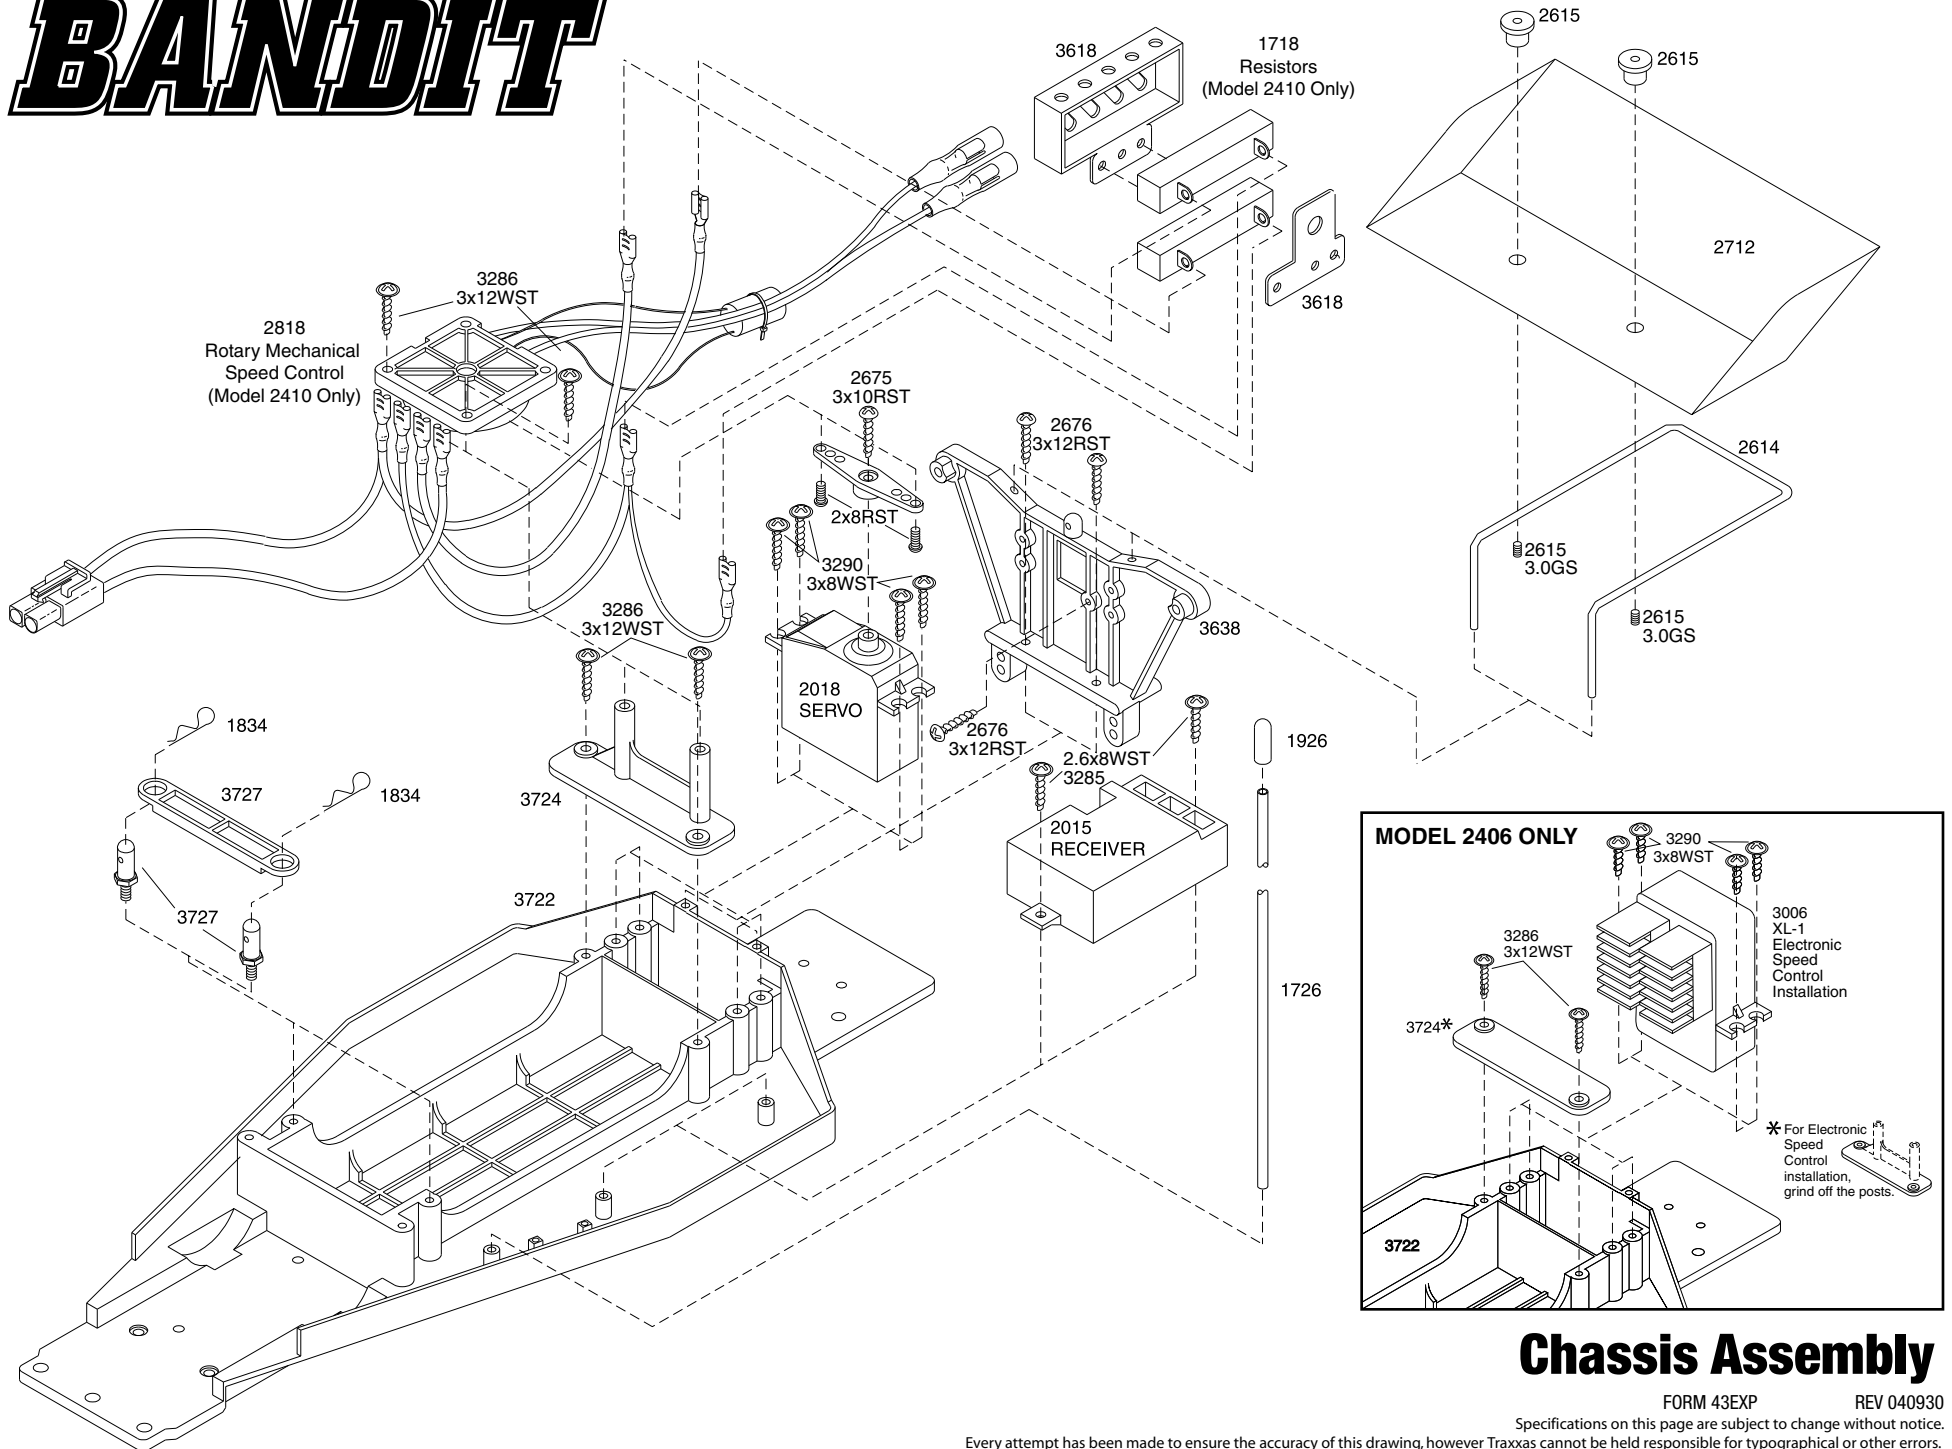

BANDIT

Chassis Assembly

FORM 43EXP

REV 040930

Specifications on this page are subject to change without notice.

Every attempt has been made to ensure the accuracy of this drawing, however Traxxas cannot be held responsible for typographical or other errors.